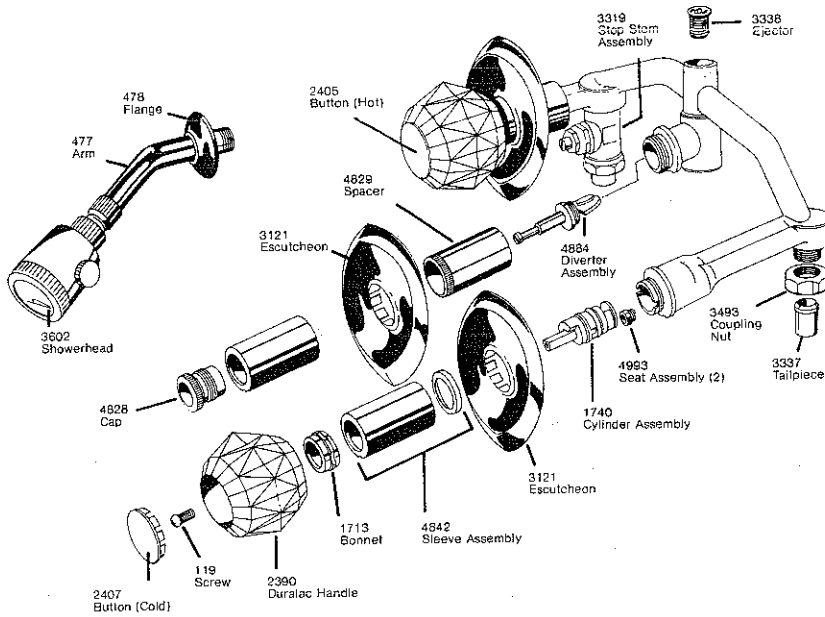

Delex Two Handle Bath Valve* Flexible Mount Widespread
 Models 2700, 2712, 2722, 2732-SG, 2742

Delex Two Handle Bath Valve 8" Center
 Models 2800, 2810, 2820, 2840
 Deluxe Models 2802, 2812, 2822, 2842

*See Parts List for Replacement Parts Available In Gold and Satin Gold.

Bath valves

Delex Two Handle Bath Valve 8" Centers
Models 2806, 2836

Delta Pulsating Shower Head and
Hand Shower Assemblies

DELTIQUE™