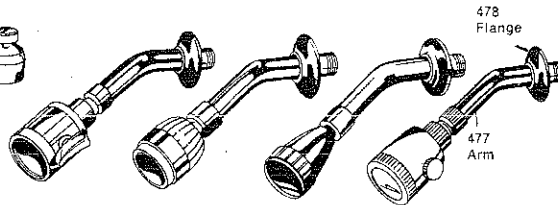

NOTE: Same Assemblies fit all Deltique Shower Valves

Pop-Up Bath Waste Models 890, 990

*Available Locally

Delta Widespread Series Lavatory (No longer in production—parts still available) Series 5240

Accessories

Tub Spouts

For all Delta/Delex Bath Valves

2891 Diverter Spout

473 Tub Spout

472 Brass Diverter Spout

3914 Diverter Spout

Available in special finishes

Delta/Delex Shower Assembly