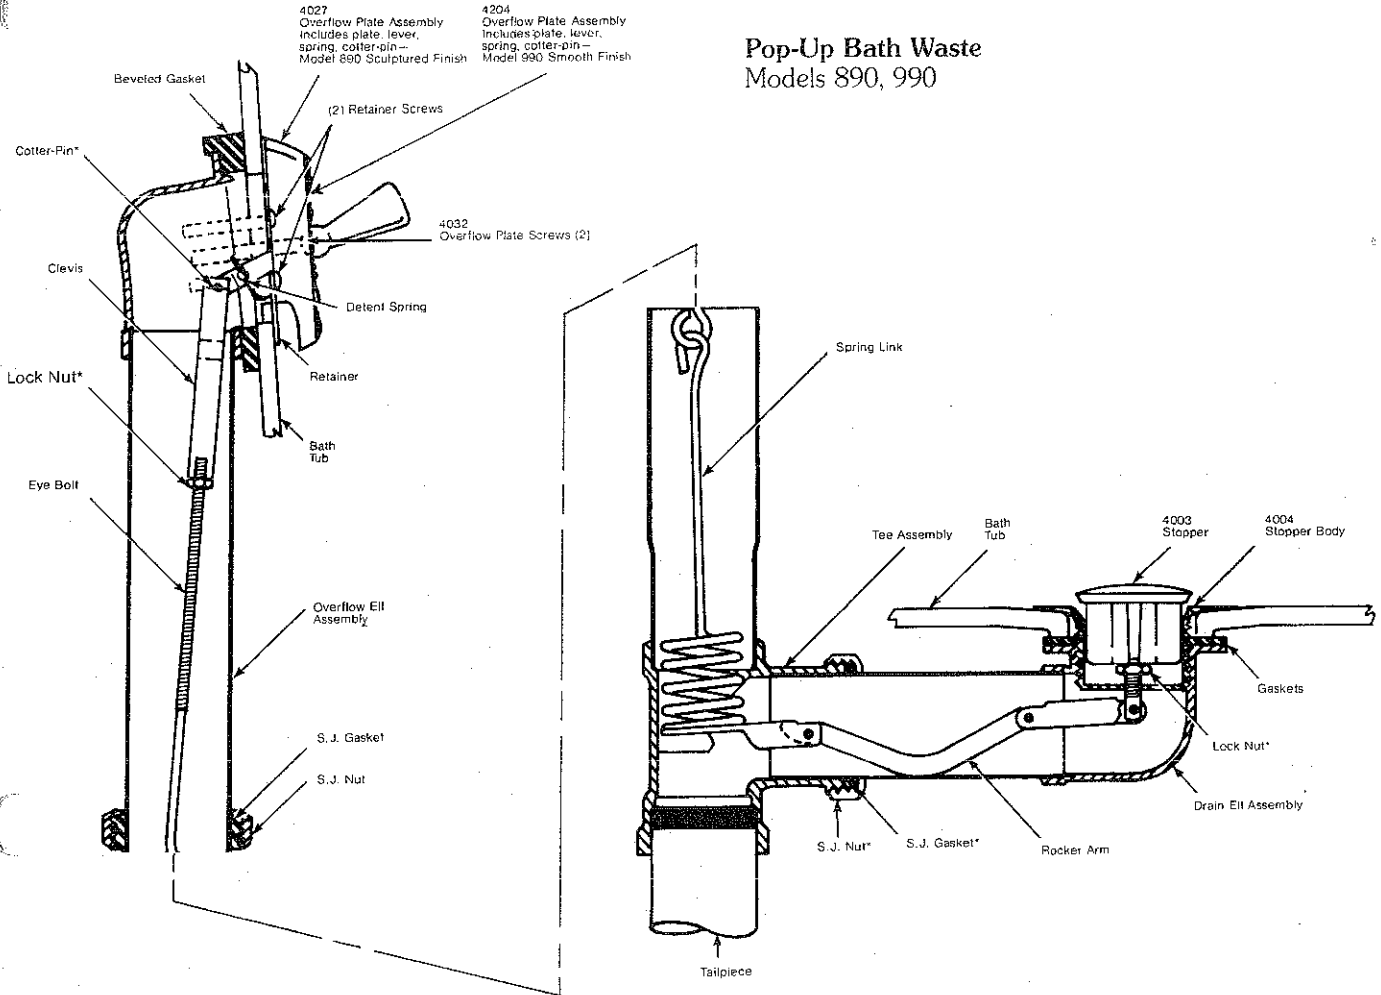

Pop-Up Bath Waste Models 890, 990