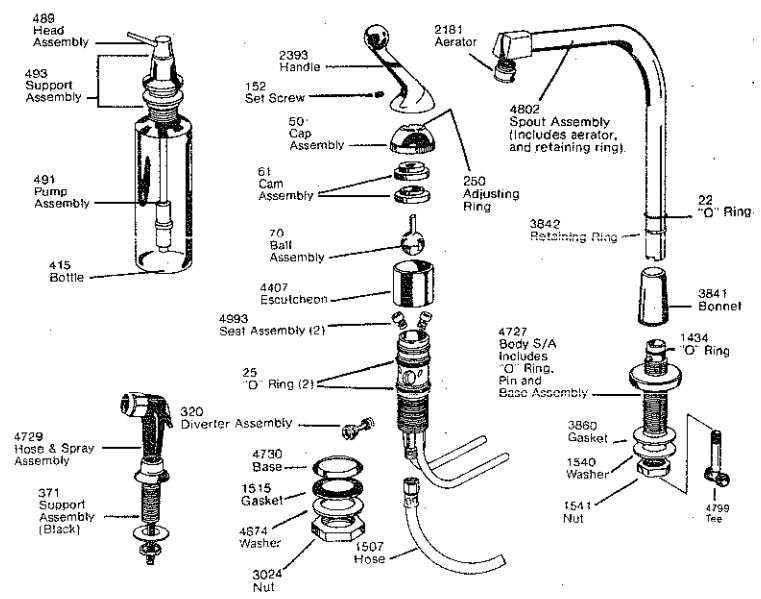

Delta Single Lever Series, Single Mount Utility
Series 172, 173, 174