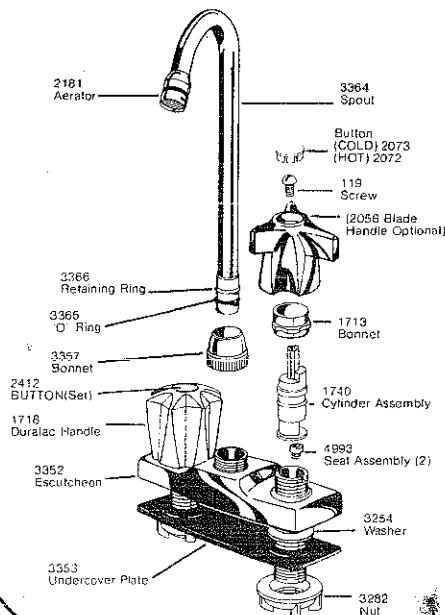

Specialty faucets

Delex Two Handle Bar Faucet
Models 2170, 2171