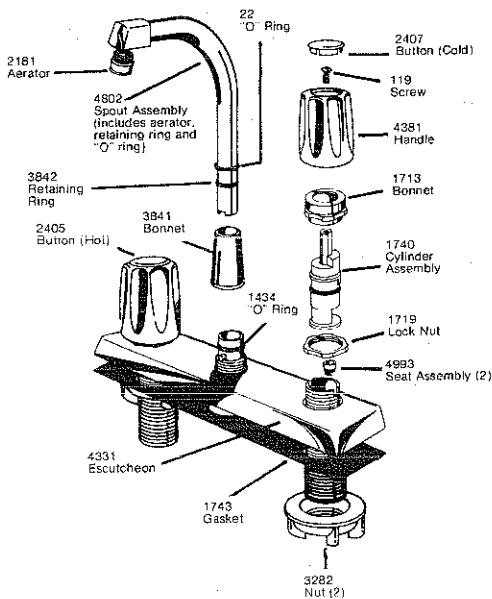

Delex Two Handle Kitchen Deck
Model 2174