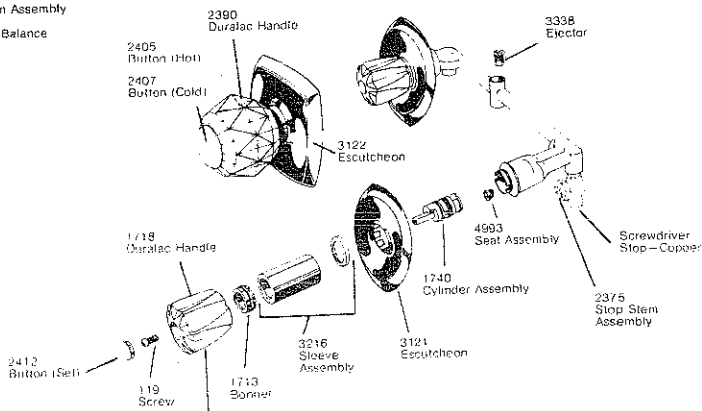

Delex Two Handle Bath Valve

Models 2600-C, 2610-C, 2620-C, 2640-C
Deluxe Models 2602-C, 2612-C, 2622-C,
2642-C, 2632-C SG