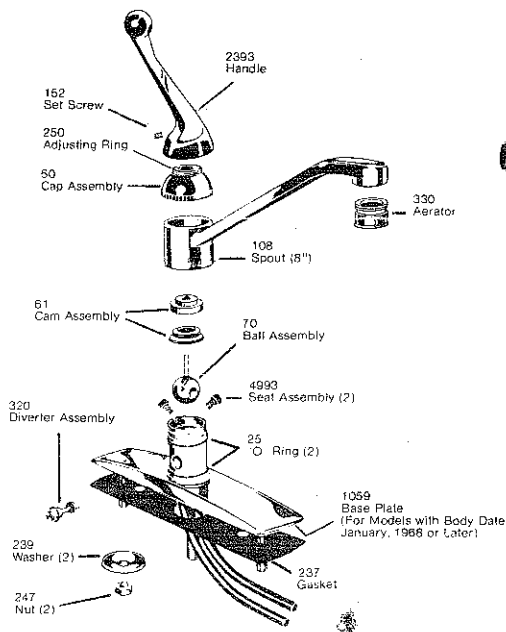

Index

QUICK REFERENCE INDEX

Model Number	DESCRIPTION	Page Number	Model Number	DESCRIPTION	Page Number
100	Single Handle Kitchen	1, 2	2100	Two Handle Kitchen, Specialty	2, 5
200	Single Handle Wall Mount	2	2400	Two-Handle Kitchen	3, 5
300	Single Handle Kitchen	1	2500	Two-Handle Lavatory	5
400	Two Handle Kitchen (spray)	1	2600	Two-Handle Bath (deluxe trim)	4, 8
500	Single Handle Lavatory	3, 4	2700	Two-Handle Bath Flexible Mount	8, 9
600	Single Handle Bath	6	2800	Two-Handle Bath	8
700	Specialty Faucet	5	3500	Two-Handle Widespread Lavatory	3, 4, 5
800	Deltique Smooth	10, 11	3600	Pulsating Showerhead	9
900	Deltique Sculptured	10, 11	3800	Hand Shower	9
1600	Scald-Guard Bath	6, 7	5200	Single-Handle Widespread	12
1700	Scald-Guard (with Hot-Stop Button)	7		Accessories	13
1800	Scald-Guard Bath (with Hot-Stop Button)	2, 5		Parts Prices	13, 14, 15

Kitchen faucets

Delta Single Lever Series Kitchen Deck
Series 100, 300, 350, 400, 450