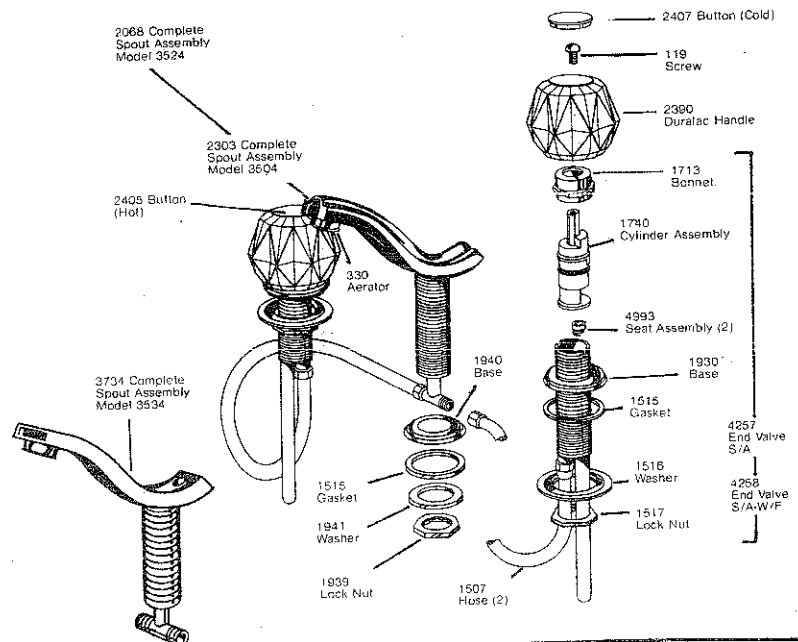

Delex Two Handle Series Lavatory Centerset
Models 2500, 2502, 2510, 2512, 2520, 2522

Delex Two Handle Series Lavatory Widespread*
Models 3504, 3524, 3534

*See Parts List for Replacement Parts Available in Gold and Satin Gold