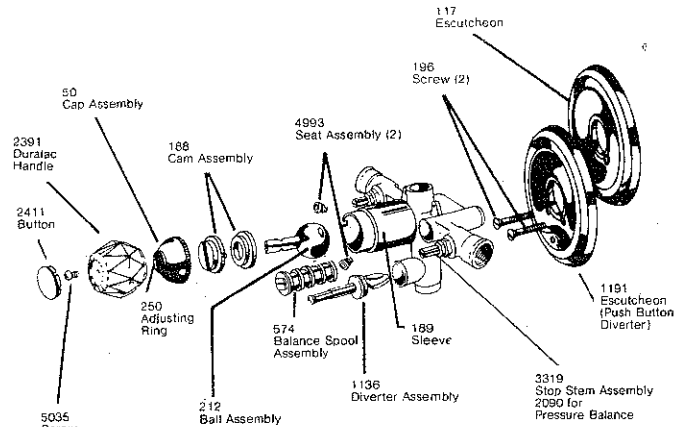

Delta Crystal Handle Bath Valve*

Non-Pressure Balance Models 602, 606, 612, 622,
632, 636

Pressure Balance Models 604, 608, 624, 634, 638