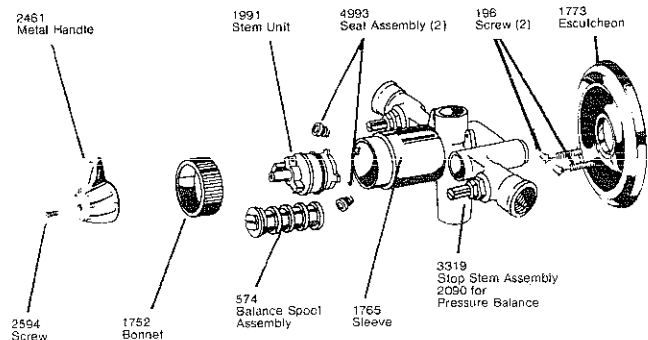

*See Parts List for Replacement Parts Available in Gold and Satin Gold.