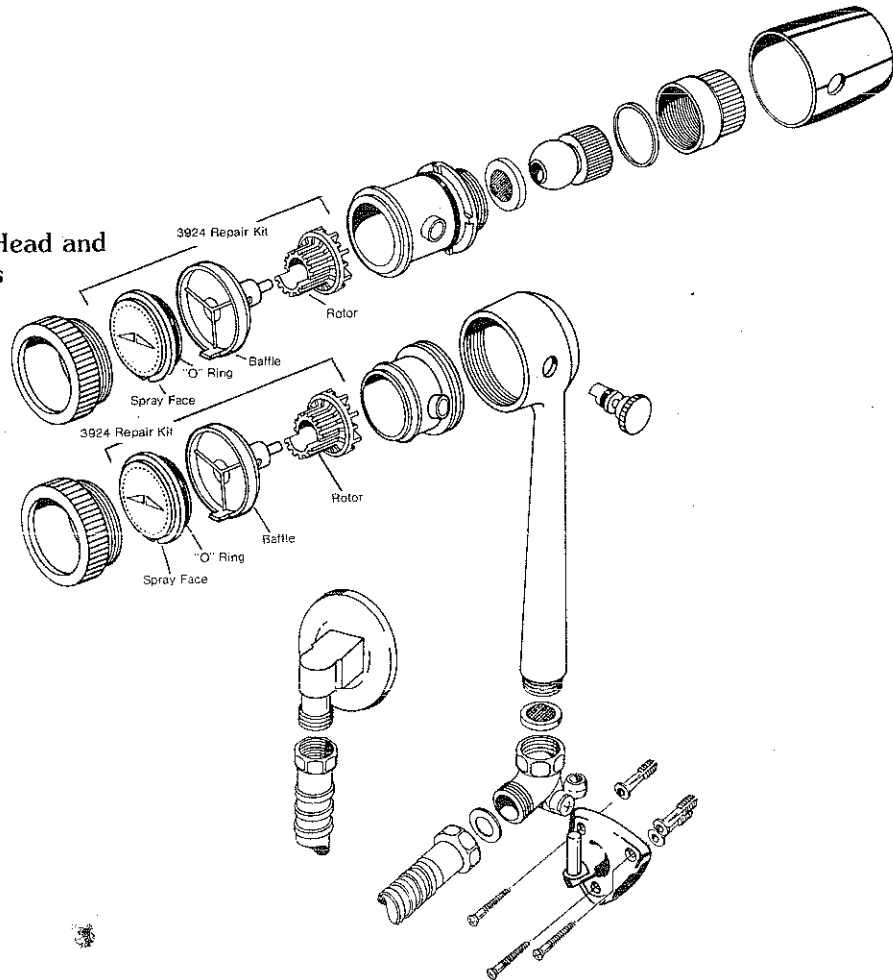

Delex Two Handle Bath Valve

Models 2600-C, 2610-C, 2620-C, 2640-C
Deluxe Models 2602-C, 2612-C, 2622-C,
2642-C, 2632-C SG

Delex Two Handle Bath Valve* Fiberglass Mount
 Models 2702, 2716, 2726, 2736-SG, 2746

Delex Two Handle Bath Valve* Flexible Mount Widespread
 Models 2700, 2712, 2722, 2732-SG, 2742

Delex Two Handle Bath Valve 8" Center
 Models 2800, 2810, 2820, 2840
 Deluxe Models 2802, 2812, 2822, 2842

*See Parts List for Replacement Parts Available In Gold and Satin Gold.

Bath valves

Delex Two Handle Bath Valve 8" Centers
Models 2806, 2836

Delta Pulsating Shower Head and
Hand Shower Assemblies

DELTIQUE™