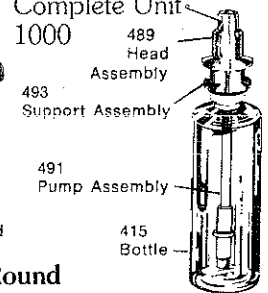

3123 Showerhead

2954 Showerhead

3547 Showerhead

3602 Pulsating Showerhead

478 Flange

477 Arm

Delta Dispenser Same on all Models Complete Unit 1000

415 Bottle