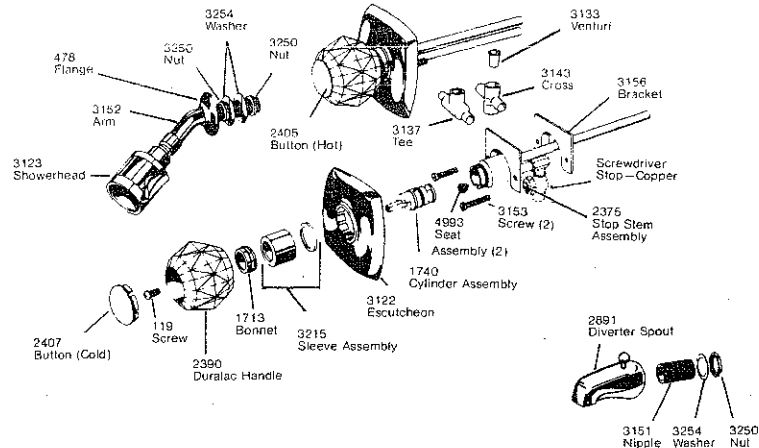

Delex Two Handle Bath Valve* Fiberglass Mount
Models 2702, 2716, 2726, 2736-SG, 2746