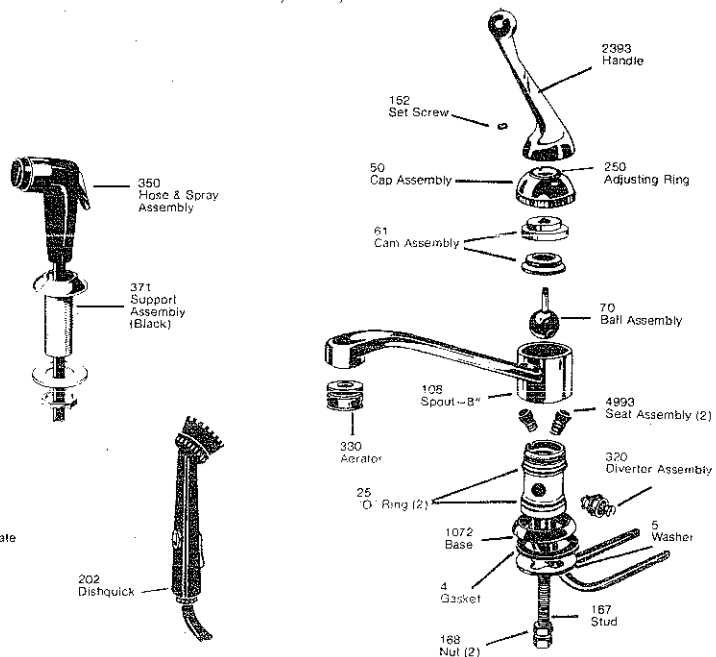

Delta Single Lever Series Single Mount
Models 101, 111, 175