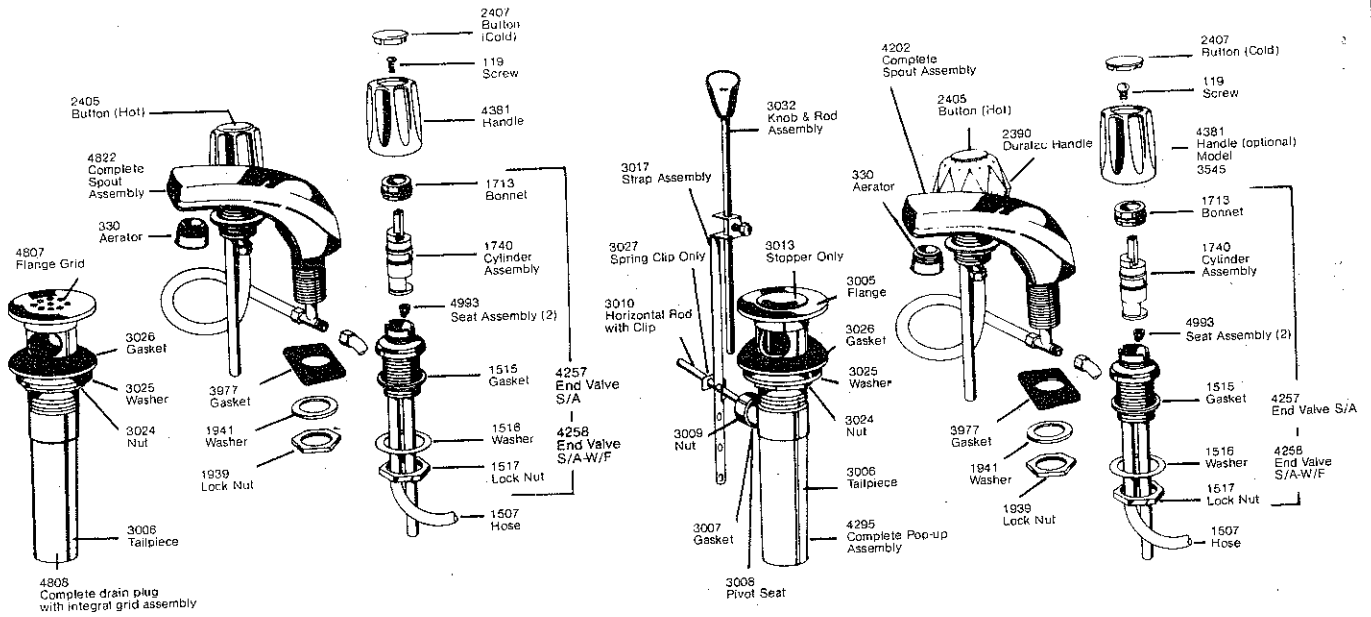

Delex Two Handle Lavatory Widespread
Model 3547

Delex Two Handle Lavatory Widespread
Model 3544, 3545