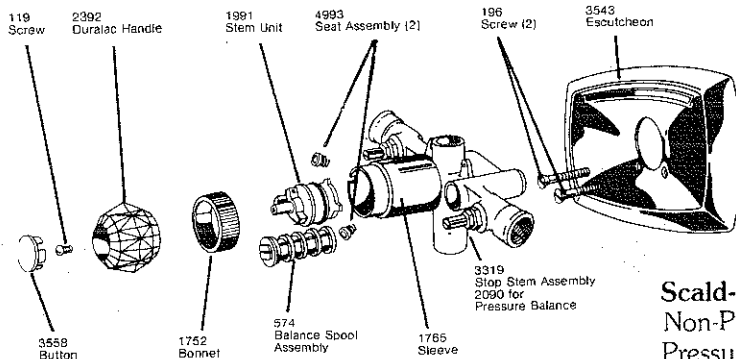

Scald-Guard Bath Valve

Non-Pressure Balance Models 1602, 1612, 1622, 1646

Pressure Balance Models 1604, 1614, 1624, 1648

Scald-Guard Bath Valve

Non-Pressure Balance Models 1601, 1611, 1621, 1641

Pressure Balance Models 1603, 1613, 1623, 1645