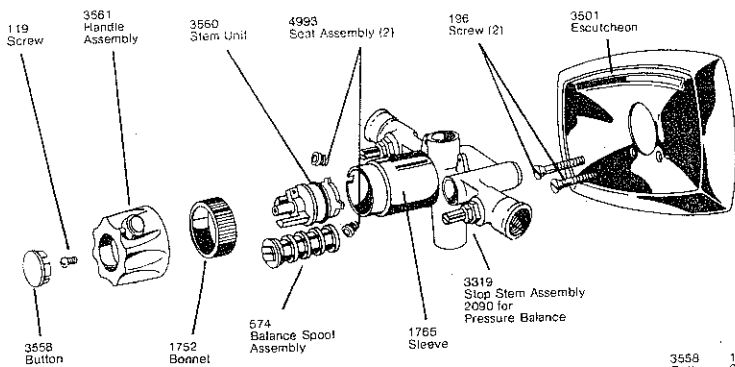

Bath valves

See Accessories Page for
Optional Showerheads

Scald-Guard Bath Valve

Non-Pressure Balance Models 1702, 1712, 1722, 1746
Pressure Balance Models 1704, 1714, 1724, 1748