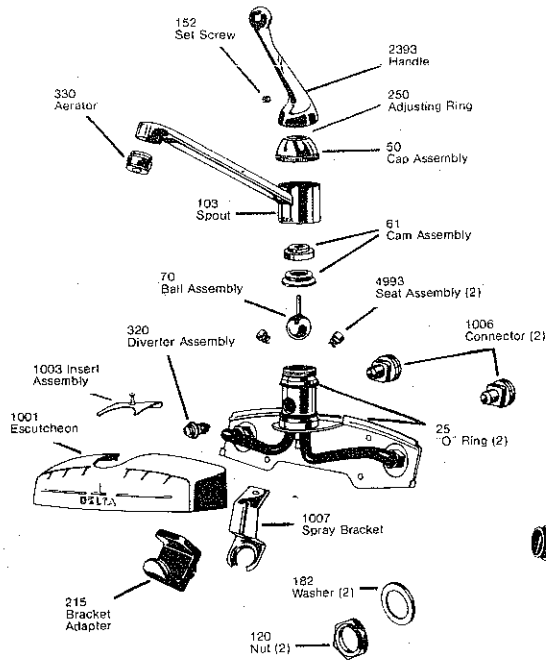

Kitchen faucets

Delta Single Lever Series Wall Mount
Models 200, 250, 275