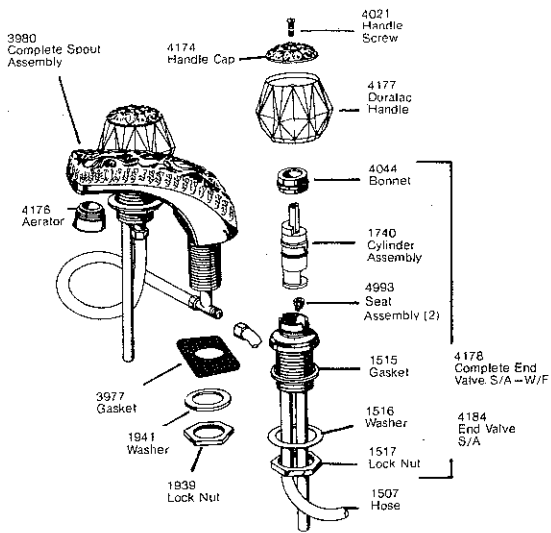

DELTIQUE™

Two Handle Widespread Lavatory Model 804