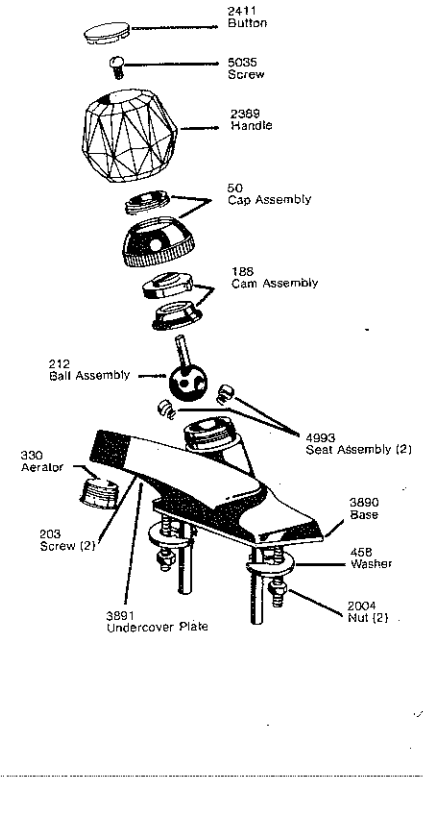

Delta Crystal Handle Series Lavatory Centerset*
Models 502, 512, 522, 532