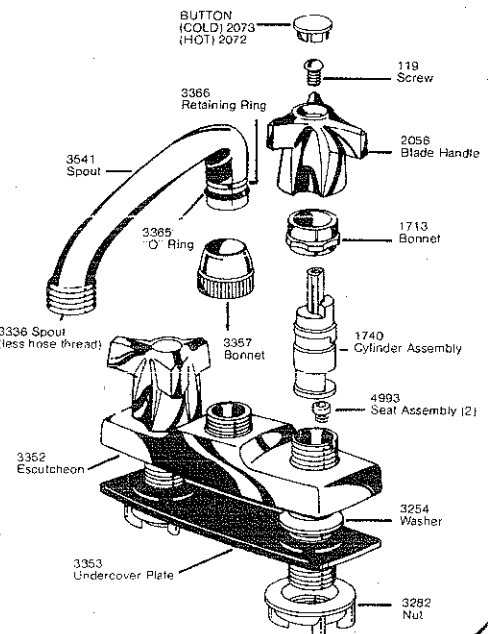

Specialty faucets

Delex Two Handle Bar Faucet
Models 2170, 2171

Delta Single Lever Utility Faucet
Model 710

Delex Two Handle Laundry Faucet
Models 2121, 2123

Bath valves

See Accessories Page for
Optional Showerheads