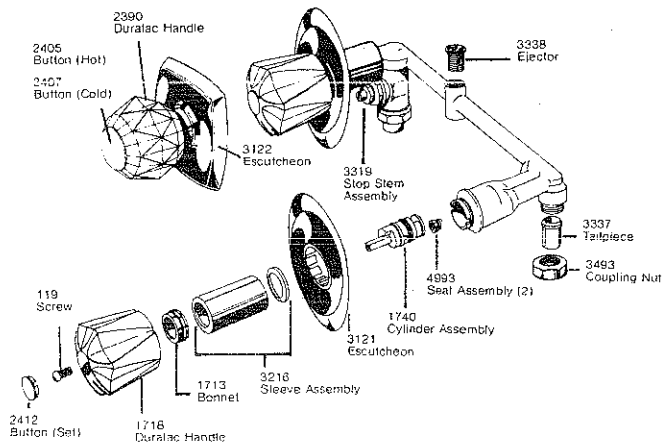

Delex Two Handle Bath Valve

Models 2600-C, 2610-C, 2620-C, 2640-C
Deluxe Models 2602-C, 2612-C, 2622-C,
2642-C, 2632-C SG

Delex Two Handle Bath Valve* Fiberglass Mount
 Models 2702, 2716, 2726, 2736-SG, 2746

Delex Two Handle Bath Valve* Flexible Mount Widespread
 Models 2700, 2712, 2722, 2732-SG, 2742

Delex Two Handle Bath Valve 8" Center
 Models 2800, 2810, 2820, 2840
 Deluxe Models 2802, 2812, 2822, 2842