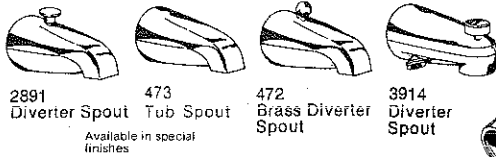

3123 Showerhead

Accessories

Tub Spouts

For all Delta/Delex Bath Valves

2891 Diverter Spout

473 Tub Spout

472 Brass Diverter Spout

3914 Diverter Spout

Available in special finishes