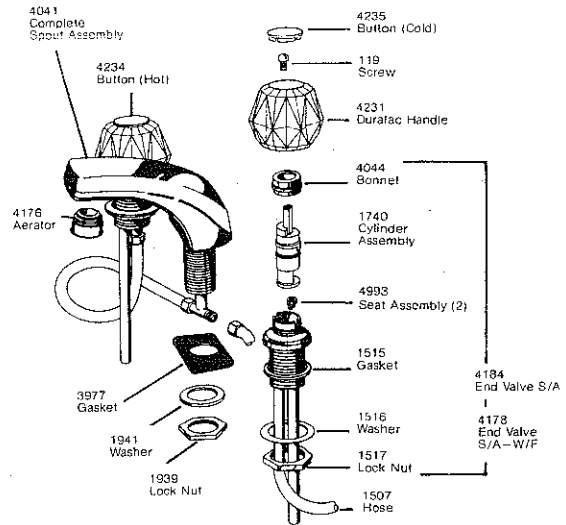

Two Handle Widespread Lavatory Model 904