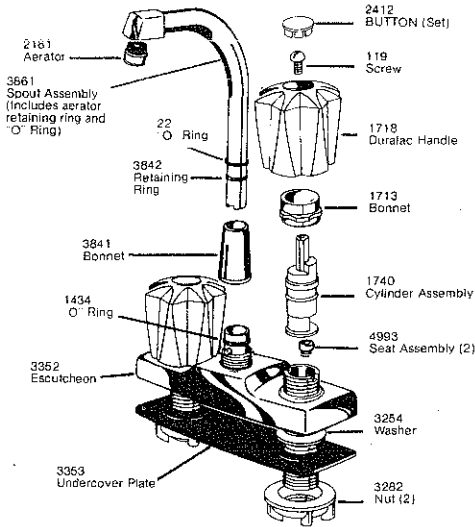

Lavatory faucets

Delex Two Handle Lavatory Widespread
Model 2576