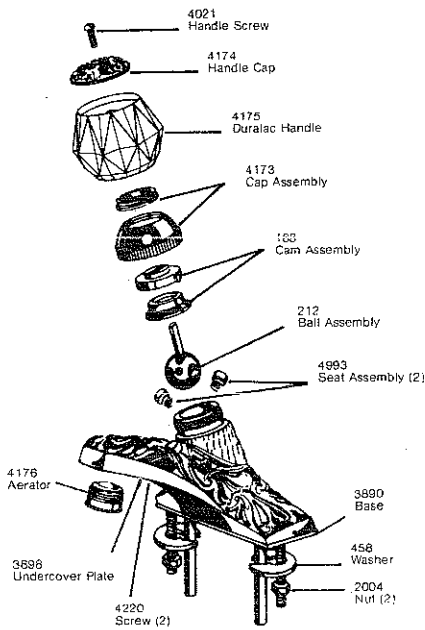

Single Handle Lavatory
Model 806