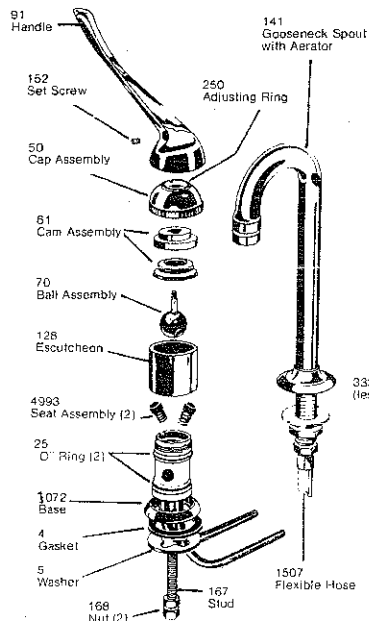

Delta Single Lever Utility Faucet
Model 710