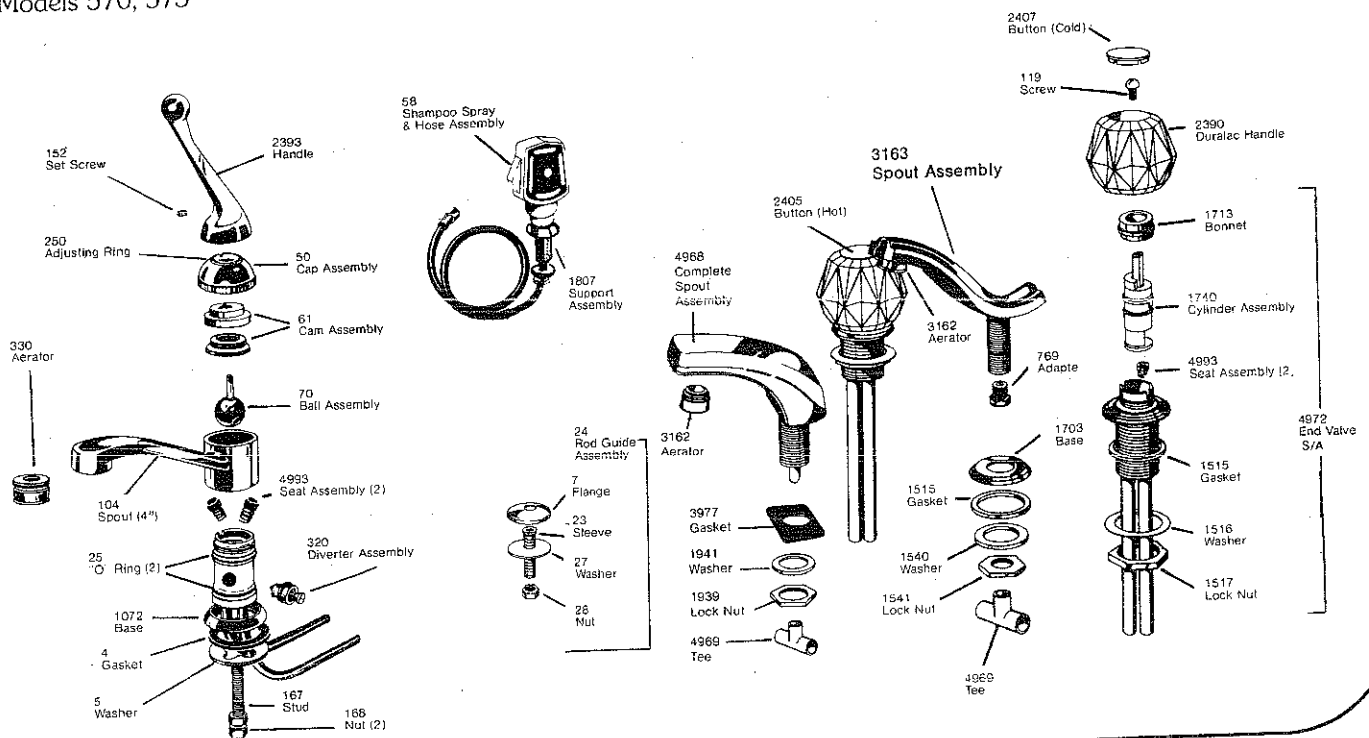

Delta Single Lever Series Lavatory, Single Mount
Models 570, 575

Delex Two Handle Bath Widespread Deck Mount*
Models 2704, 2708

*See Parts List for Replacement Parts Available in Gold and Satin Gold