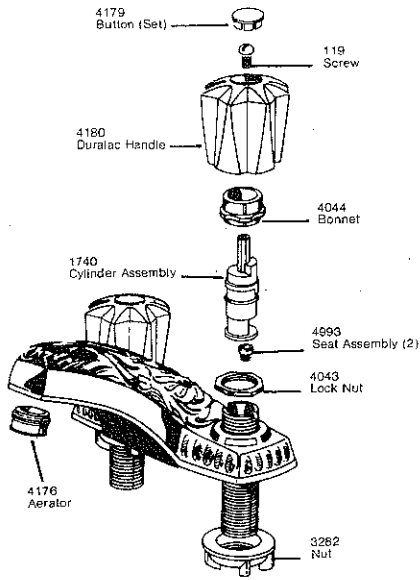

DELTIQUE™

Two Handle Lavatory
Model 802