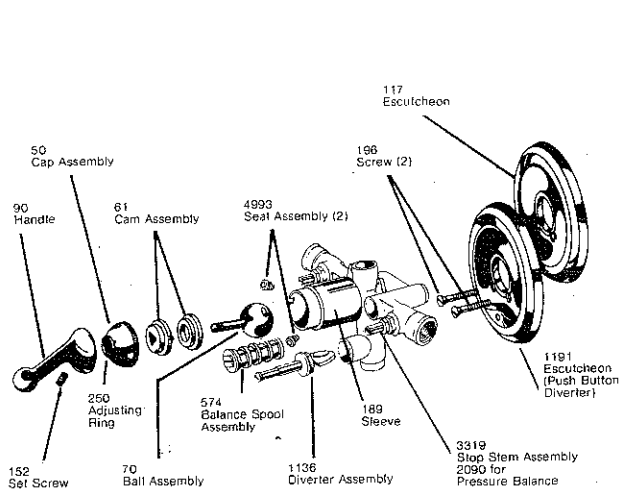

Bath valves

See Accessories Page for
Optional Showerheads

Delta Single Lever Bath Valve

Non-Pressure Balance Models 601, 605, 611, 621,
631, 635

Pressure Balance Models 603, 607, 623, 633, 637