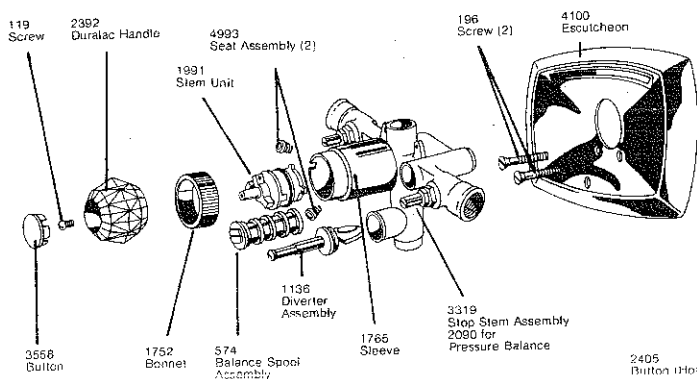

Scald-Guard Bath Valve

Non-Pressure Balance Models 1606, 1636
Pressure Balance Models 1608, 1638