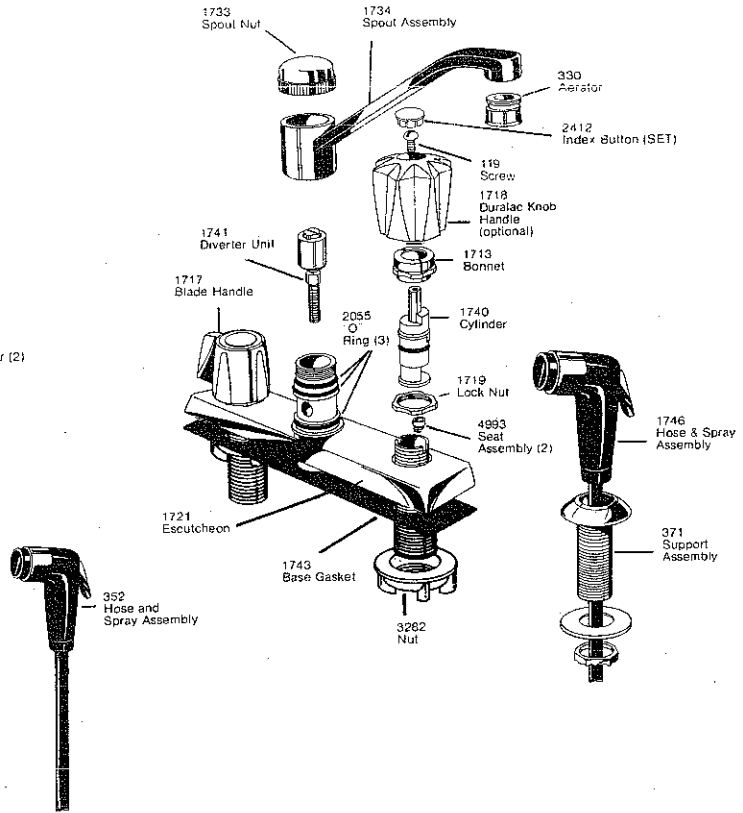

Delex Two Handle Series Kitchen Deck
Series 2100, 2400