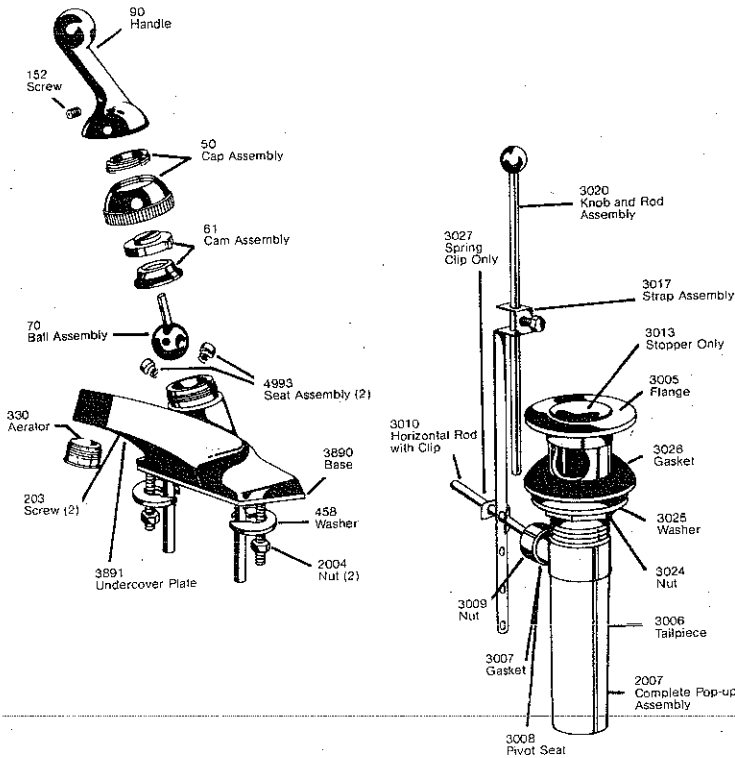

Index

QUICK REFERENCE INDEX

Model Number	DESCRIPTION	Page Number	Model Number	DESCRIPTION	Page Number
100	Single Handle Kitchen	1, 2	2100	Two Handle Kitchen, Specialty	2, 5
200	Single Handle Wall Mount	2	2400	Two-Handle Kitchen	3, 5
300	Single Handle Kitchen	1	2500	Two-Handle Lavatory	5
400	Two Handle Kitchen (spray)	1	2600	Two-Handle Bath (deluxe trim)	4, 8
500	Single Handle Lavatory	3, 4	2700	Two-Handle Bath Flexible Mount	8, 9
600	Single Handle Bath	6	2800	Two-Handle Bath	8
700	Specialty Faucet	5	3500	Two-Handle Widespread Lavatory	3, 4, 5
800	Deltique Smooth	10, 11	3600	Pulsating Showerhead	9
900	Deltique Sculptured	10, 11	3800	Hand Shower	9
1600	Scald-Guard Bath	6, 7	5200	Single-Handle Widespread	12
1700	Scald-Guard (with Hot-Stop Button)	7		Accessories	13
1800	Scald-Guard Bath (with Hot-Stop Button)	2, 5		Parts Prices	13, 14, 15

Delex Two Handle Series Kitchen Deck
Series 2100, 2400

Delex Two Handle Kitchen Deck
Model 2174

Delta Single Lever Series, Single Mount Utility
Series 172, 173, 174

Lavatory faucets

Delta Single Lever Series Lavatory Centerset
Models 500, 510, 520, 530