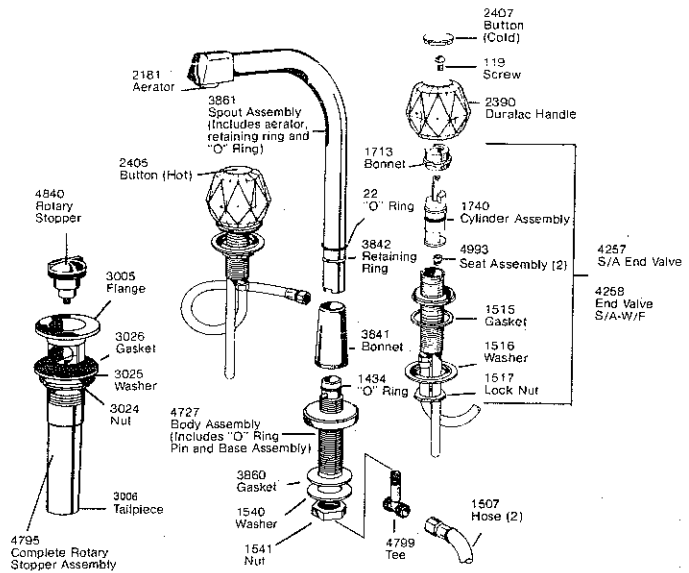

Delex Two Handle Bath Widespread Deck Mount*
Models 2704, 2708

*See Parts List for Replacement Parts Available in Gold and Satin Gold

Lavatory faucets

Delex Two Handle Lavatory Widespread
Model 2576

Delex Two Handle Lavatory
Model 3576

PART NO.	DESCRIPTION	LIST PRICE
3215	Sleeve Assembly	\$ 1.33
3215SG	Sleeve Assembly	4.00
3216	Sleeve Assembly	1.33
3216SG	Sleeve Assembly	5.30
3250	Nut	.20
3254	Washer	.31
3282	Lock Nut	.62
3319	Stop Stem Assembly	2.81
3327	Reducer (2)	1.87
3336	Spout (less hose thread)	5.92
3337	Tailpiece	.97
3338	Ejector	.23
3352	Escutcheon	3.61
3353	Undercover Plate	.58
3357	Bonnet	1.17
3364	Spout	13.51
3365	"O" Ring	.06
3366	Retaining Ring	.12
3493	Coupling Nut	.98
3501	Escutcheon	6.42
3502	Escutcheon (Volume Control)	7.97
3535	Volume Control Assembly	2.75
3541	Laundry Spout Assembly	5.92
3543	Escutcheon	6.42
3547	Showerhead	5.15
3547G	Showerhead	12.51
3547SG	Showerhead	16.04
3558	Button	.83
3560	Repair Kit-Stem Unit	6.58
3561	Handle Assembly	6.08
3562	Handle	.99
3602	Pulsating Shower Head	10.70
3614	Repair Kit	2.58
3616	Repair Kit	2.44
3734	Spout Assembly	26.42
3734G	Spout Assembly	79.25
3734SG	Spout Assembly	93.52
3841	Bonnet	2.08
3842	Retaining Ring	.12
3860	Gasket	.08
3861	Spout Assembly	29.74
3888	Mounting Kit	2.30
3890	Base	.46
3891	U. C. Plate and Screws	.86
3891G	U. C. Plate and Screws	10.50