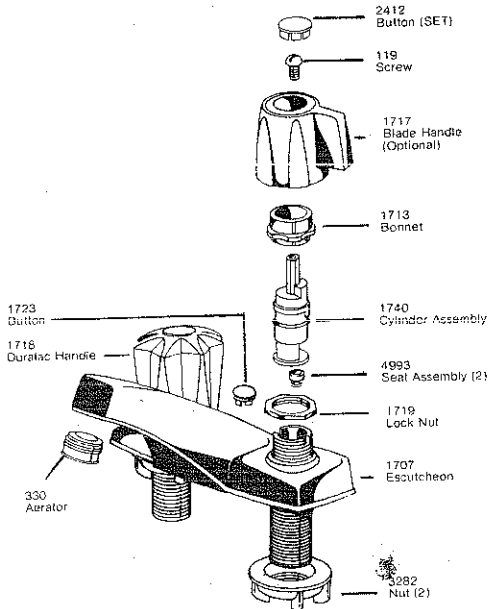

Delex Two Handle Series Lavatory Centerset
Models 2500, 2502, 2510, 2512, 2520, 2522