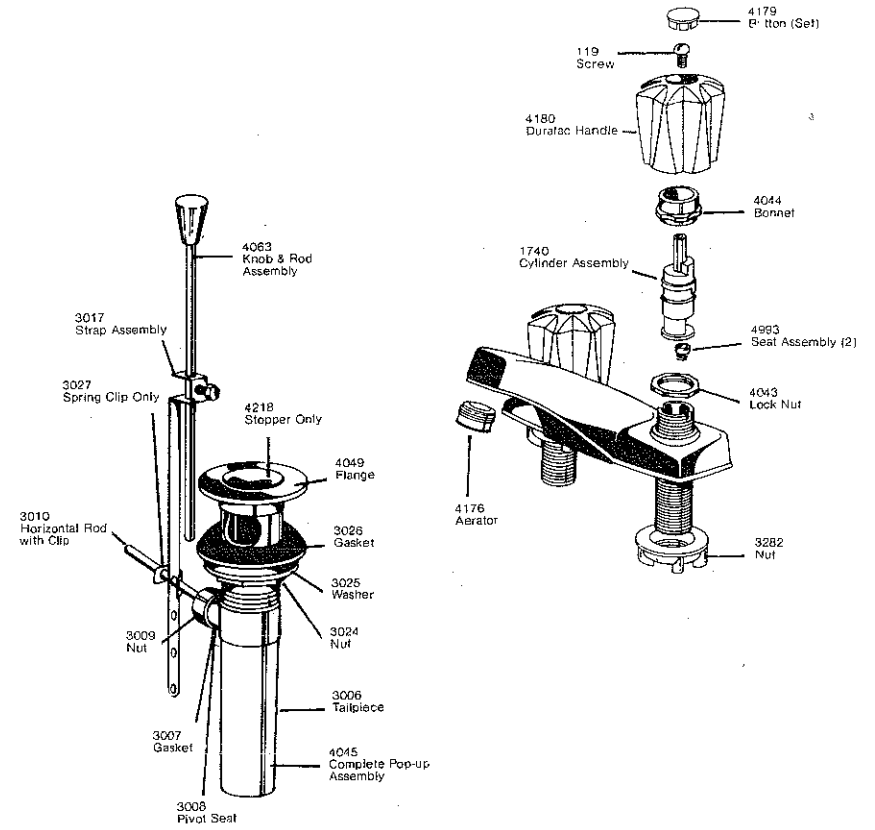

Two Handle Lavatory
Model 902