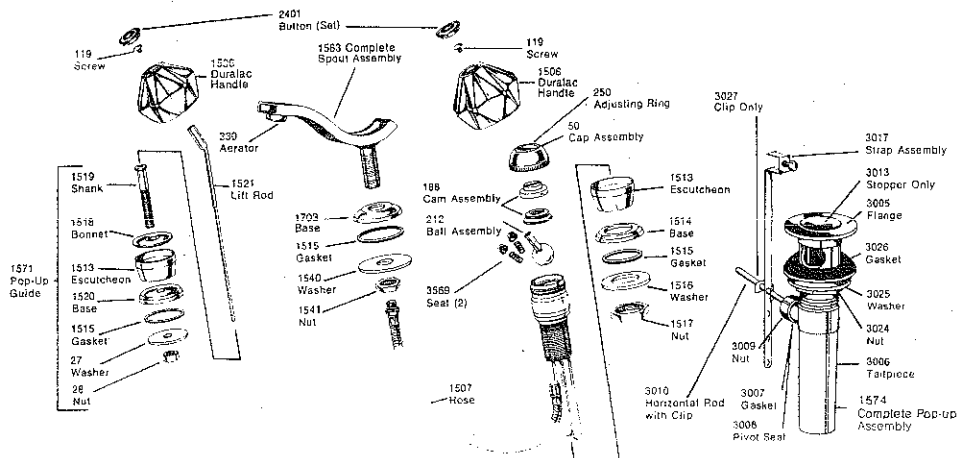

Delta Widespread Series Lavatory (No longer in production—parts still available) Series 5240