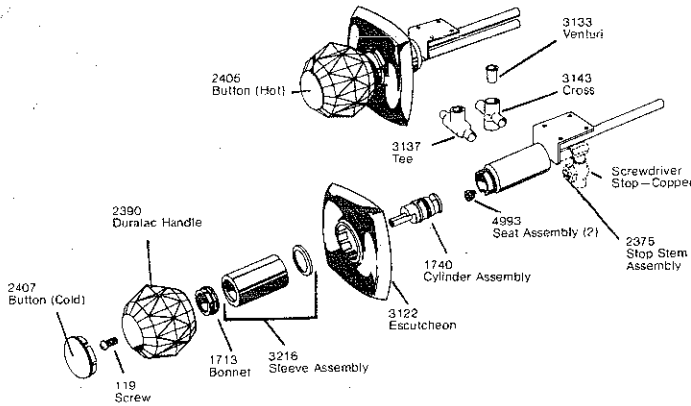

Delex Two Handle Bath Valve

Models 2600-C, 2610-C, 2620-C, 2640-C
Deluxe Models 2602-C, 2612-C, 2622-C,
2642-C, 2632-C SG

Delex Two Handle Bath Valve* Fiberglass Mount
 Models 2702, 2716, 2726, 2736-SG, 2746

Delex Two Handle Bath Valve* Flexible Mount Widespread
 Models 2700, 2712, 2722, 2732-SG, 2742

Delex Two Handle Bath Valve 8" Center
 Models 2800, 2810, 2820, 2840
 Deluxe Models 2802, 2812, 2822, 2842