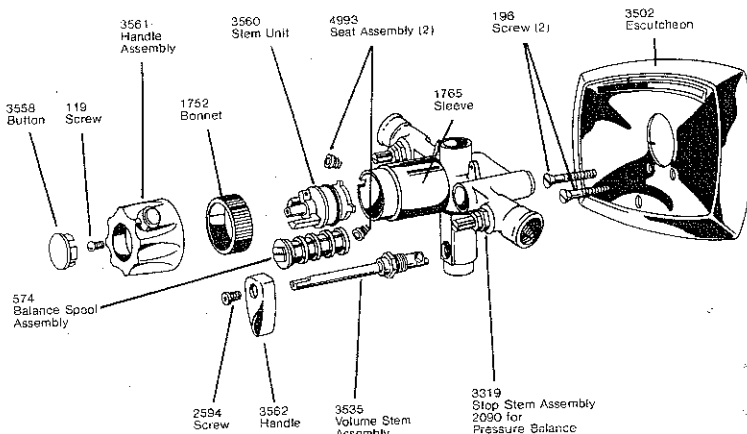

Scald-Guard Bath Valve

Non-Pressure Balance Models 1802, 1812, 1822, 1846
Pressure Balance Models 1804, 1814, 1824, 1848