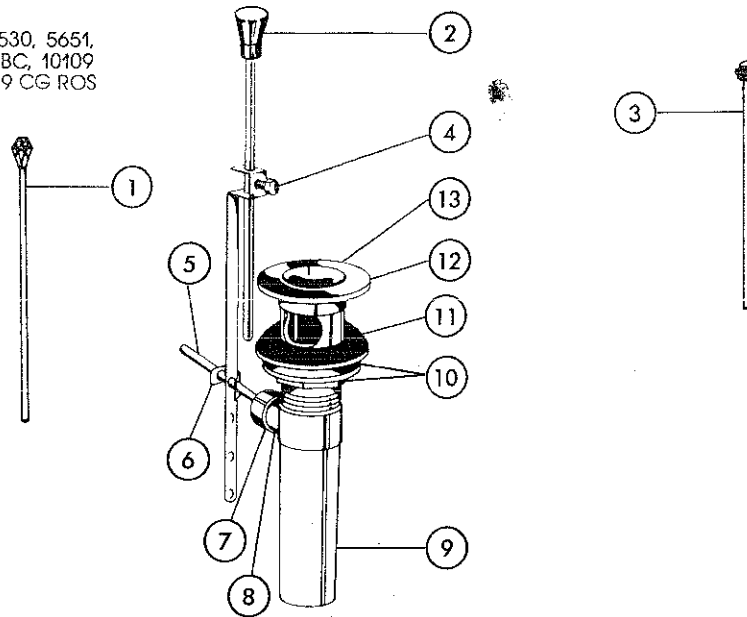

LAVATORY DRAIN ASSEMBLIES

LAVATORY DRAIN ASSEMBLIES

MODELS: 6266, 7526, 7526 CG, 7526 BC, 7530, 5651, 5651 G, 5651 SG, 5651 CG, 5651 BC, 10109 OAK, 10109 BC OAK, 10109 ROS, 10109 CG ROS

NOTE: Refer to chart for correct **Order Number** when ordering replacements.

KEY	PART DESCRIPTION	ORDER NUMBER	MODELS													
			RP6266	RP7526	RP7526 CG	RP7526 BC	RP7530	RP5651	RP5651 G	RP5651 SG	RP5651 CG	RP5651 BC	RP10109 OAK	RP10109 BC OAK	RP10109 ROS	RP10109 CG ROS
①	Knob & Rod Assy.	RP7524		●												
		RP7524 BC			●											
		RP7529			●	●										
②	Knob & Rod Assy.	RP6146					●									
		RP6146 G						●								
		RP6146 SG							●							
		RP6146 BC									●					
		RP6282	●							●						
③	Knob & Rod Assy.—Wood	RP10108 OAK										●				
		RP10108 BC OAK											●			
		RP10108 ROS												●		
		RP10108 CG ROS													●	
④	Strap & Screw	RP6136	●	●	●	●	●	●	●	●	●	●	●	●	●	
⑤	Horizontal Rod w/Clip	RP6134	●	●	●	●	●	●	●	●	●	●	●	●	●	
⑥	Spring Clip	RP6144	●	●	●	●	●	●	●	●	●	●	●	●	●	
⑦	Nut	RP6132	●	●	●	●	●	●	●	●	●	●	●	●	●	
⑧	Pivot Seat & Gasket	RP6130	●	●	●	●	●	●	●	●	●	●	●	●	●	
⑨	Tailpiece	RP6128	●	●	●	●	●	●	●	●	●	●	●	●	●	
⑩	Nut & Washer	RP6140	●	●	●	●	●	●	●	●	●	●	●	●	●	
⑪	Gasket	RP6142	●	●	●	●	●	●	●	●	●	●	●	●	●	
⑫	Flange	RP6126		●				●					●			
		RP6126 G							●							
		RP6126 SG								●						
		RP6126 CG			●						●				●	
		RP6126 BC				●						●		●		
		RP6268	●			●								●		
⑬	Stopper	RP5648		●				●				●		●		
		RP5648 G							●							
		RP5648 SG								●						
		RP5648 CG			●						●			●		
		RP5648 BC				●						●		●		
		RP6313	●			●