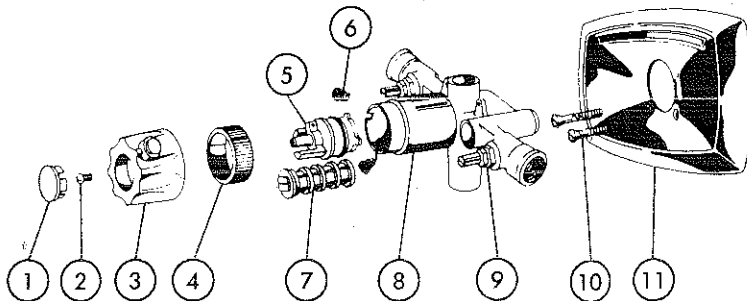

NOTE: Refer to chart for correct Order Number when ordering replacements.

KEY	PART DESCRIPTION	ORDER NUMBER	MODELS			
			1704*	1714*	1724*	1748*
①	Button	RP3558	●	●	●	●
②	Screw	RP5885	●	●	●	●
③	Handle Assy. w/Button & Screw	RP3561	●	●	●	●
④	Bonnet	RP6079	●	●	●	●
⑤	Stem Unit Assy.	RP3560	●	●	●	●
⑥	Seats & Springs	RP4993	●	●	●	●
⑦	Balance Spool Assy.	RP574	●	●	●	●
⑧	Sleeve	RP6081	●	●	●	●
⑨	Stop Stem Assy. WS	RP2090	●	●	●	●
⑩	Screws (2)	RP196	●	●	●	●
⑪	Escutcheon	RP6205	●	●	●	●

▲	Shower Head	RP6212			●	●
▲	Shower Arm	RP6023			●	●
▲	Shower Flange	RP6025			●	●
▲	Tub Spout—Non Diverter	RP5833		●		
▲	Tub Spout—Diverter	RP5834				●