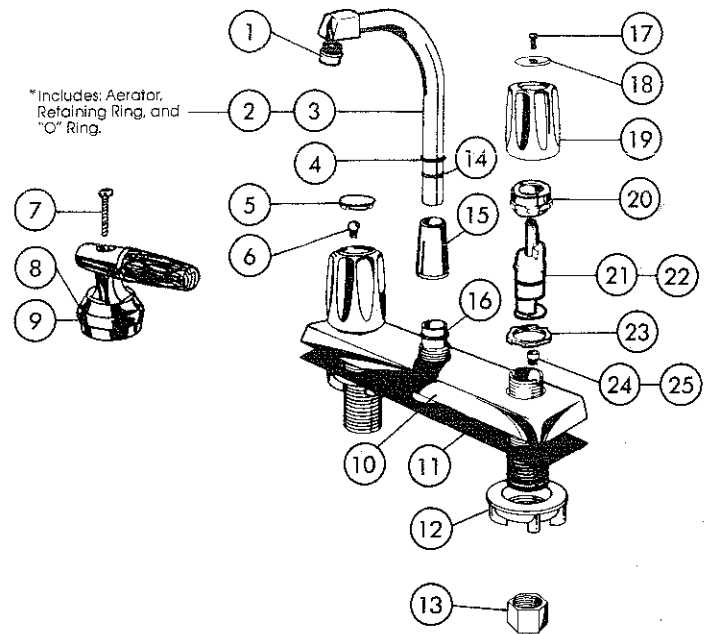

TWO HANDLE WATERFALL KITCHEN DECK

MODELS: 2173, 2174, 2174 HDF, 2174 VPH*, 2174 VPH HDF, 2174 OAK, 2174 ROS

*Discontinued Models and/or Model Parts.