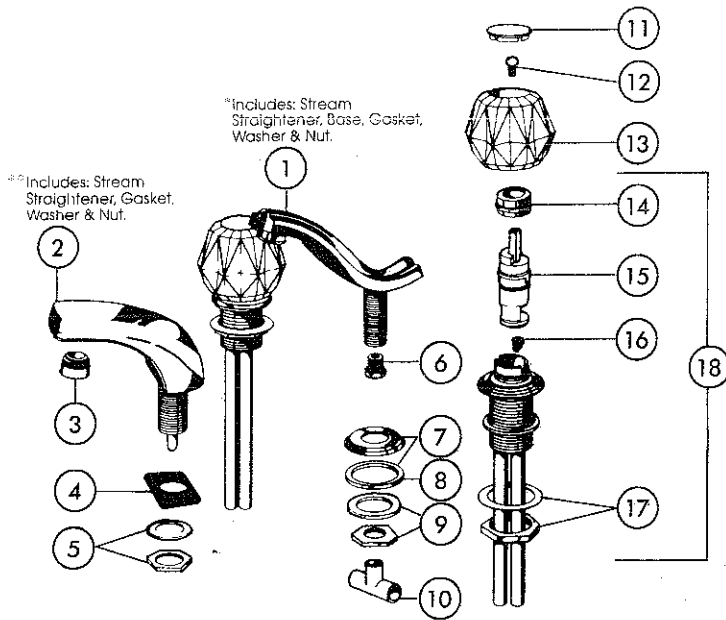

WIDESPREAD BATH FAUCET

TWO HANDLE BATH WIDESPREAD DECK MOUNT

MODELS: 2704, 2704 SG, 2708

NOTE: Refer to chart for correct **Order Number** when ordering replacements.

MODELS

KEY	PART DESCRIPTION	ORDER NUMBER	MODELS		
			2704	2704 SG	2708
①	Spout Assy.*	RP6172	●		
		RP6172 SG		●	
②	Spout Assy.**	RP6363			●
③	Stream Straightener Assy.	RP6170	●		●
		RP6170 SG		●	
④	Gasket	RP6243			●
⑤	Nut & Washer	RP6087			●
⑥	Adapter	RP6031	●	●	
⑦	Base w/Gasket	RP6058	●		
		RP6058 SG		●	
⑧	Gasket	RP6052	●	●	●
⑨	Nut & Washer	RP6056	●	●	
⑩	Tee	RP6174	●	●	●
⑪	Button Set	RP6113	●	●	●
⑫	Screw	RP5885	●	●	●
⑬	Handle (1)	RP2390	●	●	●
⑭	Bonnet (2)	RP6060	●		●
		RP6060 CG		●	
⑮	Stem Unit Assy.	RP1740	●	●	●
⑯	Seats & Springs	RP4993	●	●	●
⑰	Nut & Washer (2)	RP6054	●	●	●
⑱	End Valve Assy.	RP4972	●		●
		RP4972 SG		●