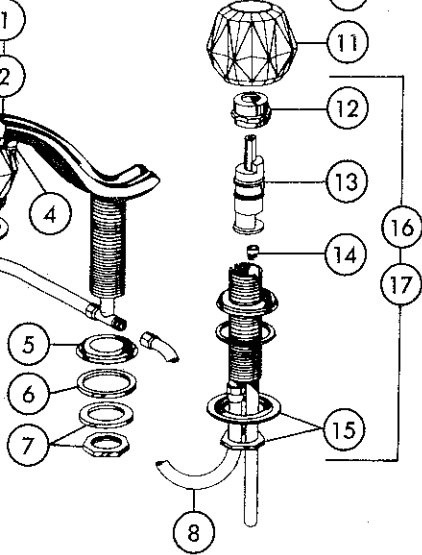

*Includes: Aerator, Base, Gasket, Washer & Nut.

KEY	PART DESCRIPTION	ORDER NUMBER	MODELS															
			3504	3504 G*	3504 SG*	3524	3524 MPU	3524 G	3524 SG	3524 CG	3534	3534 MPU	3534 G*	3534 SG*	952			
①	Spout Assy.*	RP6103	●															
		RP6103 G		●														
		RP6103 SG			●													
②	Spout Assy.*	RP6097				●	●											
		RP6097 G						●										
		RP6097 SG							●									
		RP6097 CG								●								
		RP6849																●
③	Spout Assy.*	RP6222																
		RP6222 G																
		RP6222 SG																
④	Aerator	RP330	●			●	●											
		RP330 G		●				●										
		RP330 SG			●				●									
		RP330 CG								●								
		RP4176																●
⑤	Base w/Gasket	RP6089	●			●	●											
		RP6089 G		●				●										
		RP6089 SG			●				●									
		RP6089 CG								●								
		RP6850															●	
⑥	Gasket	RP6052	●	●	●	●	●	●	●	●	●	●	●	●	●	●	●	
⑦	Nut & Washer	RP6087	●	●	●	●	●	●	●	●	●	●	●	●	●	●	●	
⑧	Hose	RP6050	●	●	●	●	●	●	●	●	●	●	●	●	●	●	●	
⑨	Button Set	RP6113	●	●	●	●	●	●	●	●	●	●	●	●	●	●	●	
		RP6320																●
⑩	Screw	RP5885	●	●	●	●	●	●	●	●	●	●	●	●	●	●	●	
⑪	Handle	RP2390	●	●	●	●	●	●	●	●	●	●	●	●	●	●	●	
		RP4231																●
⑫	Bonnet (2)	RP6060	●			●	●											
		RP6060 CG		●	●			●	●									
		RP6264																●
⑬	Stem Unit Assy.	RP1740	●	●	●	●	●	●	●	●	●	●	●	●	●	●	●	
⑭	Seats & Springs	RP4993	●	●	●	●	●	●	●	●	●	●	●	●	●	●	●	
⑮	Nut & Washer (2)	RP9519	●	●	●	●	●	●	●	●	●	●	●	●	●	●	●	
⑯	End Valve Assy.	RP4257	●			●	●											
		RP4257 G		●				●										
		RP4257 SG			●				●									
		RP4257 CG								●								
		RP4178																●
⑰	End Valve Assy. WF	RP4258																
		RP4258 G																
		RP4258 SG																
		RP4258 CG																
		RP4184																●

WF Models Only

▲	Complete Pop-up Assy.	RP6463				●											
▲	Complete Pop-up Assy.	RP5651					●										
		RP5651 G						●									
		RP5651 SG							●								
		RP5651 CG								●							
		RP6266															●