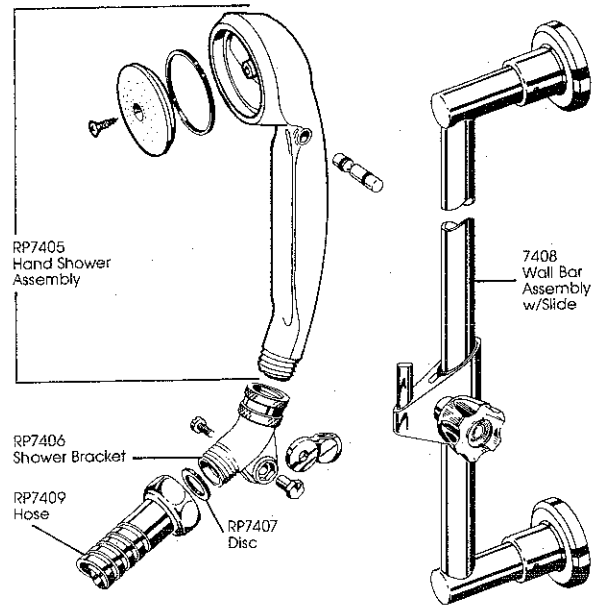

PULSATING HAND SHOWER
MODEL: RP3896

SHOWER SET
MODEL: RP7245