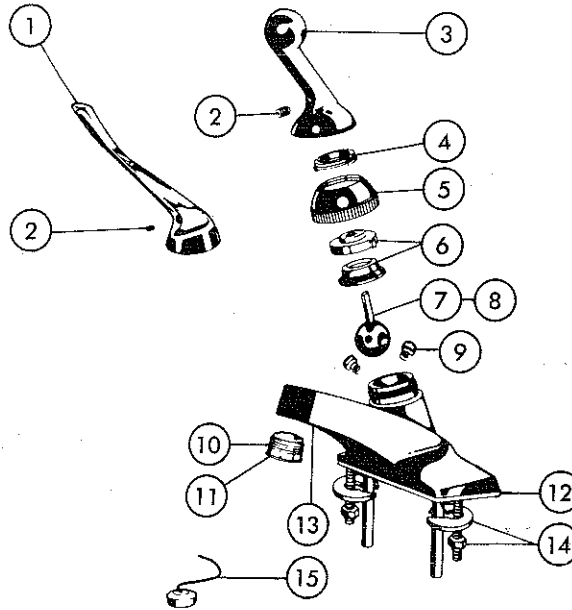

LAVATORY FAUCETS

SINGLE LEVER LAVATORY CENTERSET

MODELS: 500, 500 HDF, 501, 501 HDF, 510, 515*, 515 HDF, 520, 520 HDF, 520 MPU, 523*, 523 HDF, 530

*Discontinued Models and/or Model Parts.
▲ Refer to Pages 21 & 22: Lavatory Drain Assemblies.

NOTE: Refer to chart for correct **Order Number** when ordering replacements.

MODELS

KEY	PART DESCRIPTION	ORDER NUMBER	MODELS													
			500	500 HDF	501	501 HDF	510	515*	515 HDF	520	520 HDF	520 MPU	523*	523 HDF	530	
①	Handle w/Set Screw	RP5645						●	●							
②	Set Screw	RP152	●	●	●	●	●	●	●	●	●	●	●	●	●	●
③	Handle w/Set Screw	RP90	●	●	●	●	●			●	●	●	●	●	●	●
④	Adjusting Ring	RP250	●	●	●	●	●	●	●	●	●	●	●	●	●	●
⑤	Cap Assy. w/Adjusting Ring	RP50	●	●	●	●	●	●	●	●	●	●	●	●	●	●
⑥	Cam Assy.	RP61	●	●	●	●	●	●	●	●	●	●	●	●	●	●
⑦	Ball Assy.	RP70	●		●		●	●		●		●	●		●	●
⑧	Ball Assy. (WORKFORCE)	RP10797		●		●			●		●				●	
⑨	Seats & Springs	RP4993	●		●		●	●		●		●	●		●	●
⑩	Aerator	RP330	●	●	●	●	●	●	●	●	●	●				●
⑪	Aerator-Vandal Resistant	RP246													●	●
⑫	Base	RP6233	●	●	●	●	●	●	●	●	●	●	●	●	●	●
⑬	Undercover Plate w/Screws	RP6235	●	●	●	●	●	●	●	●	●	●	●	●	●	●
⑭	Nut & Washer (2)	RP6092	●	●	●	●	●	●	●	●	●	●	●	●	●	●
⑮	Chain & Stopper	RP7584						●								
▲	Complete Pop-up Assy.	RP6463										●				
▲	Complete Pop-up Assy.	RP5651						●	●		●	●				
▲	Complete Grid Strainer Assy.	RP6346												●	●