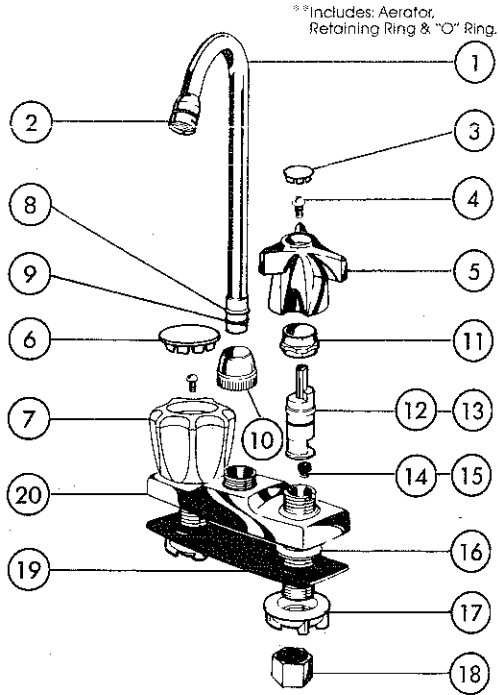

UTILITY FAUCETS

TWO HANDLE BAR FAUCET

MODELS: 2170, 2171, 2171 HDF

*Discontinued Models and/or Model Parts.