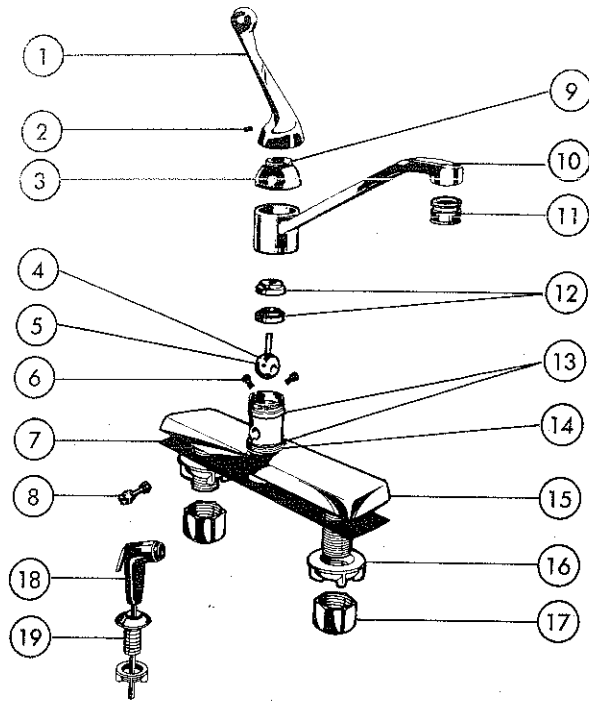

KITCHEN FAUCET

SINGLE LEVER KITCHEN DECK

MODELS: 120 120 HDF, 420, 420 HDF

NOTE: Refer to chart for correct Order Number when ordering replacements.

MODELS

KEY	PART DESCRIPTION	ORDER NUMBER	MODELS			
			120	120 HDF	420	420 HDF
①	Handle w/Set Screw	RP2393	●	●	●	●
②	Set Screw	RP152	●	●	●	●
③	Cap Assy. w/Adjusting Ring	RP50	●	●	●	●
④	Ball Assy.	RP70	●		●	
⑤	Ball Assy. (WORKFORCE)	RP10797		●		●
⑥	Seats & Springs	RP4993	●		●	
⑦	Gasket	RP6075	●	●	●	●
⑧	Diverter Assy.	RP320			●	●
⑨	Adjusting Ring	RP250	●	●	●	●
⑩	Spout (8")	RP5654	●	●	●	●
⑪	Aerator	RP330	●	●	●	●
⑫	Cam Assy.	RP61	●	●	●	●
⑬	"O" Ring	RP25	●	●	●	●
⑭	Snap Ring	RP7462	●	●	●	●
⑮	Escutcheon	RP7461	●	●	●	●
⑯	Nut (2)	RP6183	●	●	●	●
⑰	Nut (2)	RP5861	●	●	●	●
⑱	Hose & Spray Assy.	RP6011			●	●
⑲	Support Assy.	RP6015			●	●