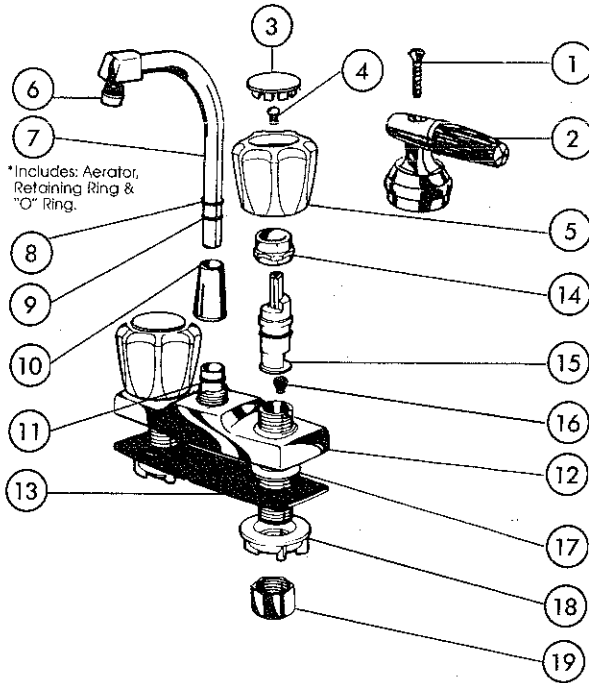

TWO HANDLE WATERFALL LAVATORY

MODELS: 2576, 2576 OAK, 2576 ROS

▲ Refer to Page 22: Lavatory Drain Assemblies.