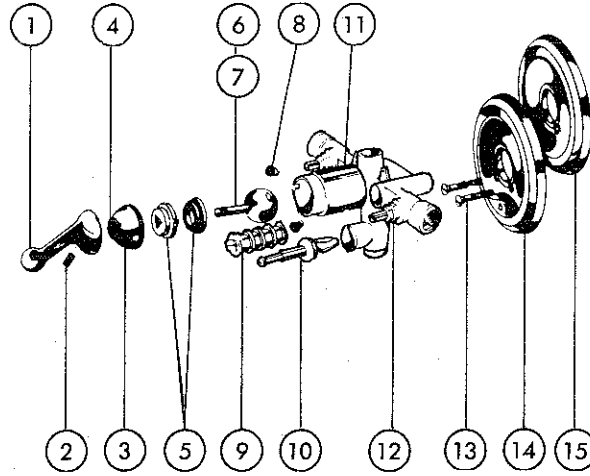

BATH VALVES

SINGLE LEVER BATH VALVES Pressure balance models

MODELS: 603, 603 HDF, 607, 607 HDF, 613*, 623, 623 HDF, 637, 637 HDF, 643, 643 HDF

*Discontinued Models and/or Model Parts.
▲ Refer to Page 54: Tub and Shower Accessories.

NOTE: Refer to chart for correct Order Number when ordering replacements.

MODELS

KEY	PART DESCRIPTION	ORDER NUMBER	MODELS												
			603	603 HDF	607	607 HDF	613*	623	623 HDF	637	637 HDF	643	643 HDF		
①	Handle w/Set Screw	RP90	●	●	●	●	●	●	●	●	●	●	●	●	●
②	Set Screw	RP152	●	●	●	●	●	●	●	●	●	●	●	●	●
③	Cap Assy. w/Adjusting Ring	RP50	●	●	●	●	●	●	●	●	●	●	●	●	●
④	Adjusting Ring	RP250	●	●	●	●	●	●	●	●	●	●	●	●	●
⑤	Cam Assy.	RP61	●	●	●	●	●	●	●	●	●	●	●	●	●
⑥	Ball Assy.	RP70	●		●		●	●		●		●		●	
⑦	Ball Assy. (WORKFORCE)	RP10797		●		●			●		●		●		●
⑧	Seats & Springs	RP4993	●		●		●	●		●		●		●	
⑨	Balance Spool Assy.	RP574	●	●	●	●	●	●	●	●	●	●	●	●	●
⑩	Diverter Assy.	RP5649			●	●					●	●			
⑪	Sleeve	RP5893	●	●	●	●	●	●	●	●	●	●	●	●	●
⑫	Stop Stem Assy.	RP2090	●	●	●	●	●	●	●	●	●	●	●	●	●
⑬	Screws (2)	RP196	●	●	●	●	●	●	●	●	●	●	●	●	●
⑭	Escutcheon	RP6046			●	●					●	●			
⑮	Escutcheon	RP5883	●	●			●	●	●				●	●	

▲	Shower Head	RP6122							●	●	●	●	●	●	●
▲	Shower Flange	RP6025							●	●	●	●	●	●	●
▲	Shower Arm	RP6023							●	●	●	●	●	●	●
▲	Tub Spout—Diverter	RP5834											●	●	
▲	Tub Spout—Non Diverter	RP5833					●				●	●