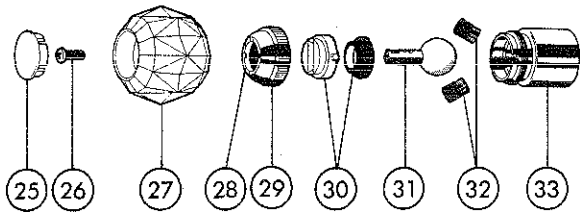

SHOWER-UP™

SHOWER-UP™
Non-pressure balance models

MODELS: 77 Shower
88 Tub and Shower

NOTE: Refer to chart for correct Order Number when ordering replacements.

MODELS

KEY	PART DESCRIPTION	ORDER NUMBER	MODELS	
			77	88
1	Snap Caps, Screws & Cups (2)	RP10720	●	●
2	Shower Head	RP6122	●	●
3	Shower Arm	RP10721	●	●
4	Escutcheon	RP5883	●	●
5	Screws	RP196	●	●
6	Tub Spout	RP5834		●
7	Washer	RP6184		●
8	Plastic Anchors (2)	RP10731	●	●
9	Long Nipple	RP10727		●
10	Spacer	RP10730		●
11	Elbow	RP10729		●
12	Tubing	RP10728		●
13	Adapter	RP10803		●
14	Adapter	10121	●	●
15	Mounting Bracket	RP3888	●	●
16	Nipple	RP10725	●	●
17	40' Tubing (3)	RP10506	●	●
18	Coupling	10000	●	●
19	Nut	RP6183	●	●
20	Taggie Bolts & Nuts (2)	RP10724	●	●
21	Lockwashers (2)	RP10748	●	●
22	Clips (2)	RP10722	●	●
23	Mounting Bracket	RP10723	●	●
24	Gasket	RP10744	●	●