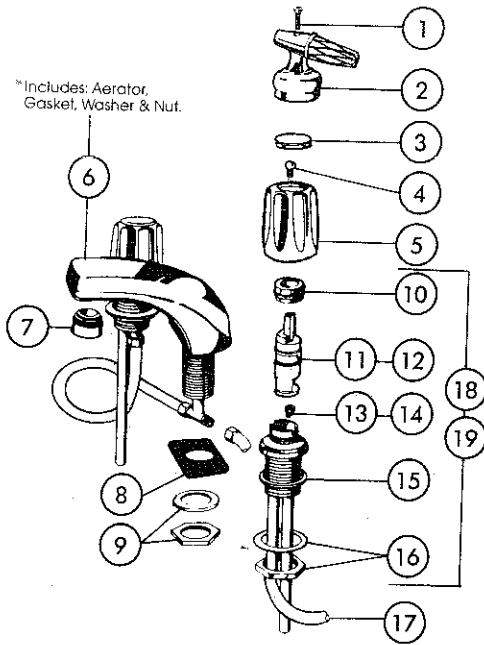

LAVATORY FAUCETS

TWO HANDLE LAVATORY WIDESPREAD

MODELS: 3543, 3543 MPU, 3543 CG, 3545, 3545 MPU, 3545 HDF, 903

▲ Refer to Pages 21 & 22: Lavatory Drain Assemblies.

NOTE: Refer to chart for correct Order Number when ordering replacements.

KEY	PART DESCRIPTION	ORDER NUMBER	MODELS						
			3543	3543 MPU	3543 CG	3545	3545 MPU	3545 HDF	903
①	Screw	RP7527	●	●					
		RP7531			●				●
②	Handle w/Screw	RP7528	●	●					
		RP7528 CG			●				
		RP7532							●
③	Button Set	RP6113				●	●	●	
④	Screw	RP5885				●	●	●	
⑤	Handle	RP4381				●	●	●	
⑥	Spout Assy.*	RP6309	●	●		●	●	●	
		RP6309 CG			●				
		RP6260							●
⑦	Aerator	RP330	●	●		●	●	●	
		RP330 CG			●				
		RP4176							●
⑧	Gasket	RP6243	●	●	●	●	●	●	
⑨	Nut & Washer	RP6087	●	●	●	●	●	●	
⑩	Bonnet (2)	RP6060	●	●		●	●	●	
		RP6060 CG			●				
		RP6264							●
⑪	Stem Unit Assy.	RP1740	●	●	●	●	●	●	
⑫	Stem Unit Assy. (WORKFORCE)	RP8230						●	
⑬	Seats & Springs	RP4993	●	●	●	●	●	●	
⑭	Seats & Seals	RP10700						●	
⑮	Gasket	RP6052	●	●	●	●	●	●	
⑯	Nut & Washer	RP9519	●	●	●	●	●	●	
⑰	Hose (1)	RP6050	●	●	●	●	●	●	
⑱	End Valve Assy.	RP4257	●	●		●	●	●	
		RP4257 CG			●				
		RP4178							●
⑲	End Valve Assy. WF	RP4258							
		RP4258 CG							
		RP4184							
			WF Models Only						
▲	Complete Pop-up Assy.	RP7525	●						
		RP6463			●				
▲	Complete Pop-up Assy.	RP7526	●						
		RP7526 CG			●				
		RP7530							●
		RP5651					●	●