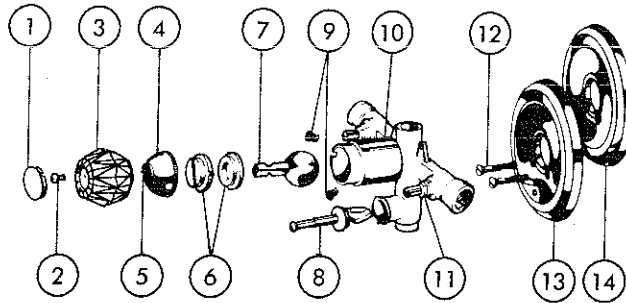

SINGLE HANDLE BATH VALVES
Non-pressure balance models

MODELS: 602, 602 G, 602 SG, 602 CG, 606, 612, 612 G, 612 SG, 612 CG, 622, 622 G, 622 SG, 622 CG, 632 G, 632 SG, 632 CG, 632 BC, 636, 636 G, 636 SG, 636 CG, 636 BC, 642

Tub and Shower Accessories listing follows on Page 33.

NOTE: Refer to chart for correct **Order Number** when ordering replacements.

MODELS

KEY	PART DESCRIPTION	ORDER NUMBER	MODELS																								
			602	602 G	602 SG	602 CG	606	612	612 G	612 SG	612 CG	622	622 G	622 SG	622 CG	632 G	632 SG	632 CG	632 BC	636	636 G	636 SG	636 CG	636 BC	642		
1	Button	RP2411	•	•	•	•	•	•	•	•	•	•	•	•	•	•	•	•	•	•	•	•	•	•	•	•	
2	Screw	RP6369	•	•	•	•	•	•	•	•	•	•	•	•	•	•	•	•	•	•	•	•	•	•	•	•	
3	Handle w/Button & Screw	RP2391	•	•	•	•	•	•	•	•	•	•	•	•	•	•	•	•	•	•	•	•	•	•	•	•	
4	Cap Assy. w/Adjusting Ring	RP50	•				•	•																			
		RP50 G		•					•				•														
		RP50 SG			•						•																
		RP50 CG				•							•														
		RP50 BC																									•
5	Adjusting Ring	RP250	•	•	•	•	•	•	•	•	•	•	•	•	•	•	•	•	•	•	•	•	•	•	•	•	
6	Cam Assy.	RP188	•	•	•	•	•	•	•	•	•	•	•	•	•	•	•	•	•	•	•	•	•	•	•	•	
7	Ball Assy.	RP212	•	•	•	•	•	•	•	•	•	•	•	•	•	•	•	•	•	•	•	•	•	•	•	•	
8	Diverter Assy.	RP5649					•																				
		RP5649 G																									
		RP5649 SG																									
		RP5649 CG																									
		RP5649 BC																									•
9	Seats & Springs	RP4993	•	•	•	•	•	•	•	•	•	•	•	•	•	•	•	•	•	•	•	•	•	•	•	•	
10	Sleeve	RP5893	•				•	•																			
		RP5893 G		•					•																		
		RP5893 SG			•																						
		RP5893 BC																									
		RP6361					•																				•
11	Stop Stem Assy. WS	RP6185																									
12	Screws (2)	RP196	•				•	•																			
		RP196 G		•	•	•				•	•	•	•	•	•	•	•	•	•	•	•	•	•	•	•	•	•
13	Escutcheon	RP6046					•																				
		RP6046 G																									
		RP6046 SG																									
		RP6046 CG																									
		RP6046 BC																									•
14	Escutcheon	RP5883	•				•																				
		RP5883 G		•					•																		
		RP5883 SG			•																						
		RP5883 CG				•																					
		RP5883 BC																									•