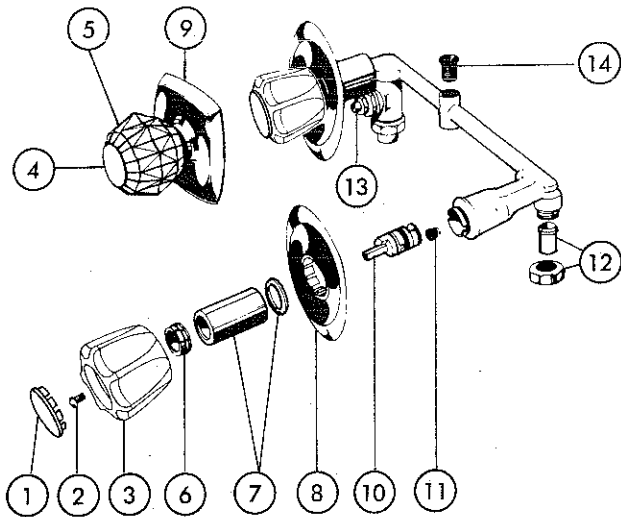

BATH VALVES

TWO HANDLE BATH VALVE 8" CENTERS

MODELS: 2800*, 2802*, 2810*, 2812*, 2820*, 2822*, 2840*, 2842*

*Discontinued Models and/or Model Parts.

▲ Refer to Page 54: Tub and Shower Accessories.

NOTE: Refer to chart for correct Order Number when ordering replacements.

MODELS

KEY	PART DESCRIPTION	ORDER NUMBER	MODELS									
			2800*	2802*	2810*	2812*	2820*	2822*	2840*	2842*		
①	Button Set	RP5692	●	●	●	●	●	●	●	●	●	●
②	Screw	RP5885	●	●	●	●	●	●	●	●	●	●
③	Handles w/Buttons & Screws	RP5693	●	●	●	●	●	●	●	●	●	●
④	Button Set	RP6113		●		●		●		●		●
⑤	Handle (1)	RP2390		●		●		●		●		●
⑥	Bonnet	RP6060	●	●	●	●	●	●	●	●	●	●
⑦	Sleeve Assy.	RP6177	●	●	●	●	●	●	●	●	●	●
⑧	Escutcheon	RP6148	●		●		●		●		●	
⑨	Escutcheon	RP6150		●		●		●		●		●
⑩	Stem Unit Assy.	RP1740	●	●	●	●	●	●	●	●	●	●
⑪	Seats & Springs	RP4993	●	●	●	●	●	●	●	●	●	●
⑫	Nut & Tailpiece (2)	RP6203	●	●	●	●	●	●	●	●	●	●
⑬	Stop Stem Assy. WS	RP6185										
⑭	Ejector	RP6191	●	●	●	●	●	●	●	●	●	●
▲	Shower Head	RP6122					●				●	
		RP6152							●			●
▲	Shower Arm	RP6023					●		●		●	
▲	Shower Flange	RP6025					●		●		●	
▲	Tub Spout—Non Diverter	RP5833			●	●						
▲	Tub Spout—Diverter	RP5834									●	●