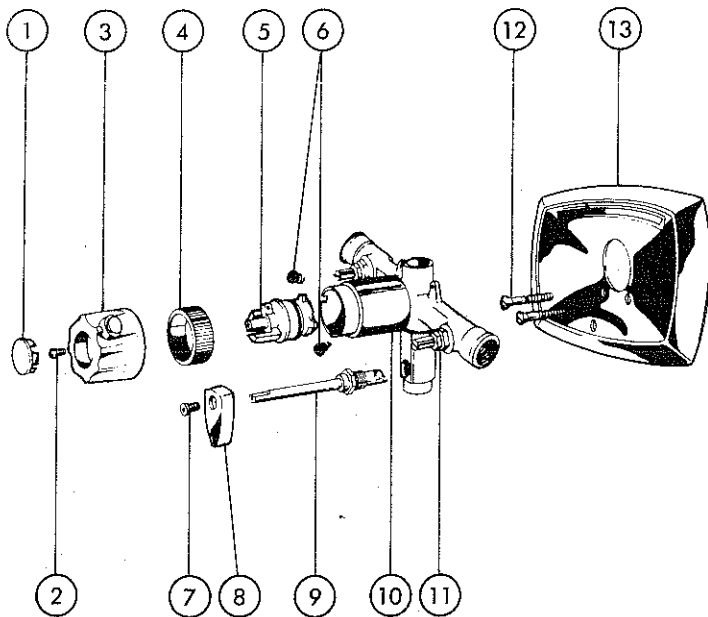

MODELS: 1802*, 1812*, 1822*, 1846*

*Discontinued Models and/or Model Parts.
▲ Refer to Page 54: Tub and Shower Accessories.

NOTE: Refer to chart for correct Order Number when ordering replacements.

KEY	PART DESCRIPTION	ORDER NUMBER	MODELS			
			1802*	1812*	1822*	1846*
①	Button	RP3558	●	●	●	●
②	Screw	RP5885	●	●	●	●
③	Handle Assy. w/Button & Screw	RP3561	●	●	●	●
④	Bonnet	RP6079	●	●	●	●
⑤	Stem Unit Assy.	RP3560	●	●	●	●
⑥	Seats & Springs	RP4993	●	●	●	●
⑦	Screw	RP6119	●	●	●	●
⑧	Handle w/Screw	RP3562	●	●	●	●
⑨	Volume Control Stem Assy.	RP6209	●	●	●	●
⑩	Sleeve	RP6081	●	●	●	●
⑪	Stop Stem Assy. WS	RP6185				WS Models Only
⑫	Screws (2)	RP196	●	●	●	●
⑬	Escutcheon	RP7581	●	●	●	●