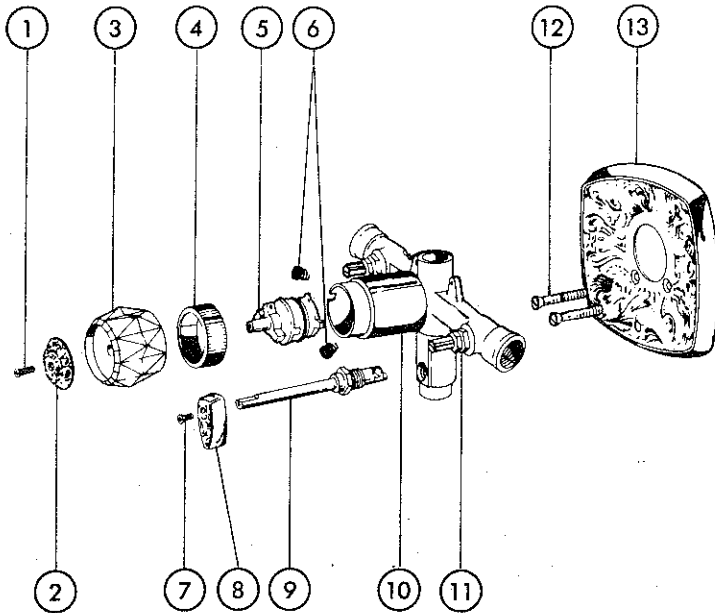

BATH VALVES

DELTA-MIX BATH VALVES Non-pressure balance models

MODELS: 812*, 812 WS*, 822*, 822 WS*, 846, 846 WS

*Discontinued Models and/or Model Parts.
▲ Refer to Page 54: Tub and Shower Accessories.

NOTE: Refer to chart for correct Order Number when ordering replacements.

KEY	PART DESCRIPTION	ORDER NUMBER	MODELS					
			812*	812 WS*	822*	822 WS*	846	846 WS
①	Screw	RP6257	●	●	●	●	●	●
②	Cap w/Screw	RP4174	●	●	●	●	●	●
③	Handle w/Cap & Screw	RP4182	●	●	●	●	●	●
④	Bonnet	RP6272	●	●	●	●	●	●
⑤	Stem Unit Assy.	RP1991	●	●	●	●	●	●
⑥	Seats & Springs	RP4993	●	●	●	●	●	●
⑦	Screw	RP6274	●	●	●	●	●	●
⑧	Handle w/Screw	RP4181	●	●	●	●	●	●
⑨	Volume Control Stem Assy.	RP6276	●	●	●	●	●	●
⑩	Sleeve	RP6270	●	●	●	●	●	●
⑪	Stop Stem Assy. WS	RP6185		●		●		●
⑫	Screws (2)	RP4183	●	●	●	●	●	●
⑬	Escutcheon	RP6249	●	●	●	●	●	●
▲	Shower Head	RP6303		●	●	●	●	●
▲	Shower Arm	RP6278		●	●	●	●	●
▲	Shower Flange	RP6280		●	●	●	●	●
▲	Tub Spout—Non Diverter	RP5894	●	●				
▲	Tub Spout—Diverter	RP5896					●	●

SCALD-GUARD BATH VALVES Pressure balance models

MODELS: 824*, 848*

*Discontinued Models and/or Model Parts.
▲ Refer to Page 54: Tub and Shower Accessories.