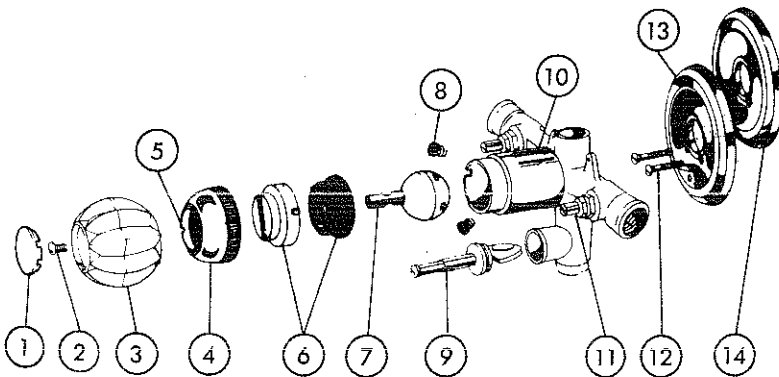

BATH VALVES

TUB AND SHOWER ACCESSORIES

Continued from Page 34.

*Discontinued Models and/or Model Parts.
▲ Refer to Page 54: Tub and Shower Accessories.

NOTE: Refer to chart for correct **Order Number** when ordering replacements.

KEY	PART DESCRIPTION	ORDER NUMBER	MODELS												
			604	608	614*	624	624 G	624 SG	634 G	634 SG	634 CG	638	638 G	638 SG	644
▲	Shower Head	RP6122				●									
		RP6212 G					●		●						
		RP6212 SG						●		●				●	
		RP6152 CG									●				
▲	Shower Flange	RP6025				●						●		●	
		RP6025 G					●		●				●		
		RP6025 SG						●		●				●	
		RP6025 CG									●				
▲	Shower Arm	RP6023				●						●		●	
		RP6023 G					●		●				●		
		RP6023 SG						●		●				●	
		RP6023 CG									●				
▲	Tub Spout—Diverter	RP5834												●	
		RP6021 G						●							
		RP6021 SG							●						
		RP7533 CG									●				
▲	Tub Spout—Non Diverter	RP5833			●							●			
		RP5833 G										●			
		RP5833 SG											●		

SINGLE HANDLE BATH VALVES

Non-pressure balance models

MODELS: 962, 972, 982, 986

▲ Refer to Page 54: Tub and Shower Accessories.

NOTE: Refer to chart for correct **Order Number** when ordering replacements.

KEY	PART DESCRIPTION	ORDER NUMBER	MODELS			
			962	972	982	986
①	Button	RP4233	●	●	●	●
②	Screw	RP6369	●	●	●	●
③	Handle w/Button & Screw	RP4232	●	●	●	●
④	Cap Assy. w/Adjusting Ring	RP4173	●	●	●	●
⑤	Adjusting Ring	RP250	●	●	●	●
⑥	Cam Assy.	RP188	●	●	●	●
⑦	Ball Assy.	RP212	●	●	●	●
⑧	Seats & Springs	RP4993	●	●	●	●
⑨	Diverter Assy.	RP6305				●
⑩	Sleeve	RP6361	●	●	●	●
⑪	Stop Stem Assy. WS	RP6185				WS Models Only
⑫	Screws (2)	RP4183	●	●	●	●
⑬	Escutcheon w/Diverter	RP6373				●
⑭	Escutcheon	RP6371	●	●	●	

▲	Shower Head	RP6303		●	●	●
▲	Shower Flange	RP6280		●	●	●
▲	Shower Arm	RP6278		●	●	●
▲	Tub Spout—Diverter	RP6646				●
▲	Tub Spout—Non Diverter	RP6301	●			●