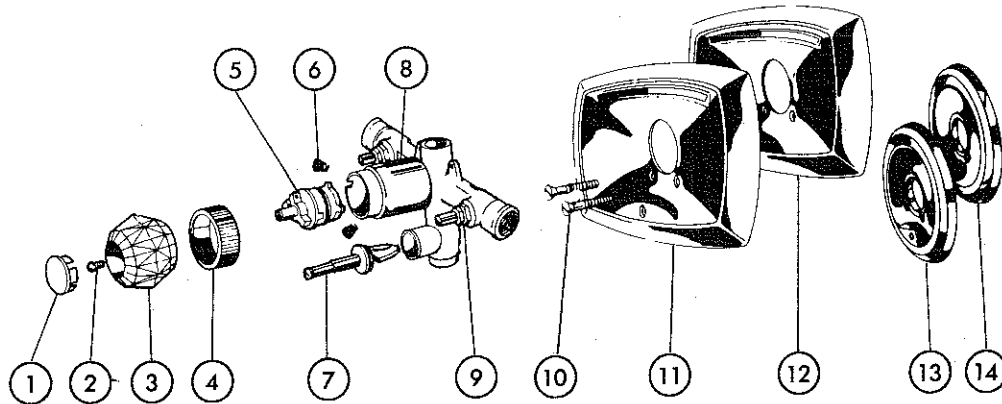

BATH VALVES

DELTA-MIX BATH VALVES Non-pressure balance models

MODELS: 911, 912*, 921, 922*, 935, 936*, 945, 946*

*Discontinued Models and/or Model Parts.
▲ Refer to Page 54: Tub and Shower Accessories.

NOTE: Refer to chart for correct Order Number when ordering replacements.

			MODELS							
			911	912*	921	922*	935	936*	945	946
KEY	PART DESCRIPTION	ORDER NUMBER								
①	Button	RP4237	●	●	●	●	●	●	●	●
②	Screw	RP5885	●	●	●	●	●	●	●	●
③	Handle w/Button & Screw	RP4236	●	●	●	●	●	●	●	●
④	Bonnet	RP6272	●	●	●	●	●	●	●	●
⑤	Stem Unit Assy.	RP1991	●	●	●	●	●	●	●	●
⑥	Seats & Springs	RP4993	●	●	●	●	●	●	●	●
⑦	Diverter Assy.	RP6305					●	●		
⑧	Sleeve	RP6270	●	●	●	●	●	●	●	●
⑨	Stop Stem Assy. WS	RP6185								
⑩	Screws (2)	RP4183	●	●	●	●	●	●	●	●
⑪	Escutcheon w/Diverter	RP7583						●		
⑫	Escutcheon	RP7582		●		●				●
⑬	Escutcheon w/Diverter	RP8569					●			
⑭	Escutcheon	RP8568	●	●					●	
▲	Shower Head	RP6303			●	●	●	●	●	●
▲	Shower Arm	RP6278			●	●	●	●	●	●
▲	Shower Flange	RP6280			●	●	●	●	●	●
▲	Tub Spout—Non Diverter	RP6301	●	●			●	●		
▲	Tub Spout—Diverter	RP6646							●	●