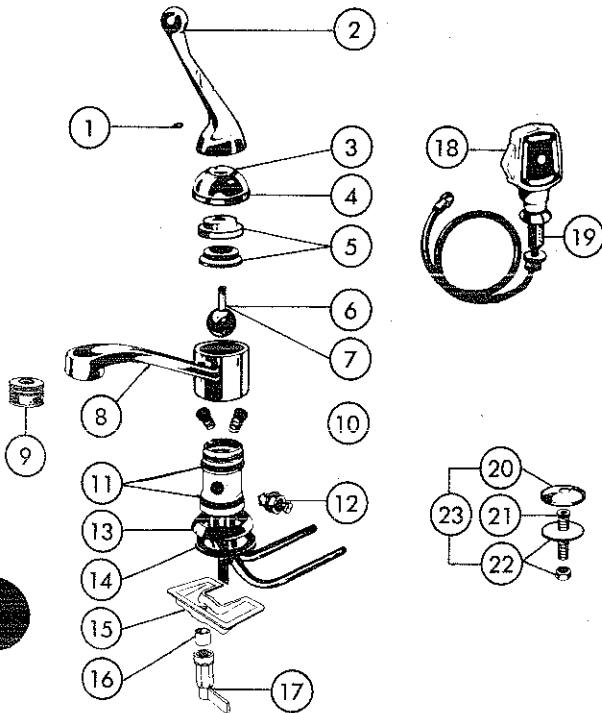

NOTE: Refer to chart for correct **Order Number** when ordering replacements.

MODELS

KEY	PART DESCRIPTION	ORDER NUMBER	MODELS							
			570	570 P	570 HDF	570 PHDF	575*	575 P*	575 HDF	575 PHDF
①	Set Screw	RP152	●	●	●	●	●	●	●	●
②	Handle w/Set Screw	RP2393	●	●	●	●	●	●	●	●
③	Adjusting Ring	RP250	●	●	●	●	●	●	●	●
④	Cap Assy. w/Adjusting Ring	RP50	●	●	●	●	●	●	●	●
⑤	Cam Assy.	RP61	●	●	●	●	●	●	●	●
⑥	Ball Assy.	RP70	●	●			●	●		
⑦	Ball Assy. (WORKFORCE)	RP10797			●	●			●	●
⑧	Spout (4")	RP5881	●	●	●	●	●	●	●	●
⑨	Aerator	RP330	●	●	●	●	●	●	●	●
⑩	Seats & Springs	RP4993	●	●			●	●		
⑪	"O" Ring (2)	RP25	●	●	●	●	●	●	●	●
⑫	Diverter Assy.	RP320					●	●	●	●
⑬	Base w/Gasket	RP5786	●	●	●	●	●	●	●	●
⑭	Gasket	RP5857	●	●	●	●	●	●	●	●
⑮	Washer	RP6893	●	●	●	●	●	●	●	●
⑯	Spacer	RP6894	●	●	●	●	●	●	●	●
⑰	Wrench	RP5785	●	●	●	●	●	●	●	●
⑱	Shampoo Spray & Hose Assy.	RP5873						●	●	●
⑲	Support Assy.	RP6015					●	●	●	●
⑳	Flange	RP5859		●			●	●	●	●
㉑	Sleeve	RP5865		●			●	●	●	●
㉒	Nut & Washer	RP5869		●			●	●	●	●
㉓	Rod Guide Assy. (Complete)	RP24		●			●	●	●	●
▲	Complete Pop-up Assy.	RP5651		●			●	●	●	●