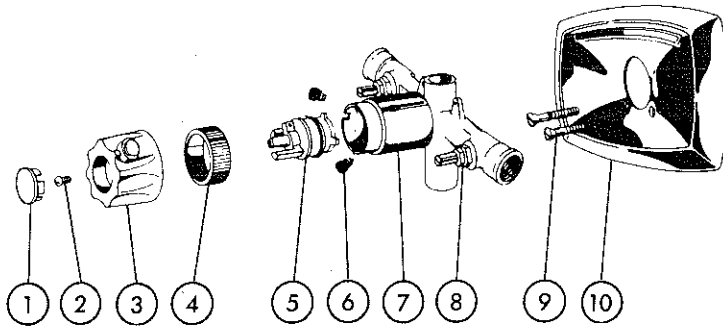

BATH VALVES

DELTA-MIX BATH VALVES

Non-pressure balance models

MODELS: 1702*, 1712*, 1722*, 1746*

*Discontinued Models and/or Model Parts.
▲ Refer to Page 54: Tub and Shower Accessories.

NOTE: Refer to chart for correct Order Number when ordering replacements.

KEY	PART DESCRIPTION	ORDER NUMBER	MODELS			
			1702*	1712*	1722*	1746*
①	Button	RP3558	●	●	●	●
②	Screw	RP5885	●	●	●	●
③	Handle Assy. w/Button & Screw	RP3561	●	●	●	●
④	Bonnet	RP6079	●	●	●	●
⑤	Stem Unit Assy.	RP3560	●	●	●	●
⑥	Seats & Springs	RP4993	●	●	●	●
⑦	Sleeve	RP6081	●	●	●	●
⑧	Stop Stem Assy. WS	RP6185				WS Models Only
⑨	Screws (2)	RP196	●	●	●	●
⑩	Escutcheon	RP7579	●	●	●	●

▲	Shower Head	RP6212			●	●
▲	Shower Arm	RP6023			●	●
▲	Shower Flange	RP6025			●	●
▲	Tub Spout—Non Diverter	RP5833		●		
▲	Tub Spout—Diverter	RP5834				●

SCALD-GUARD BATH VALVES

Pressure balance models

MODELS: 1704*, 1714*, 1724*, 1748*

*Discontinued Models and/or Model Parts.
▲ Refer to Page 54: Tub and Shower Accessories.