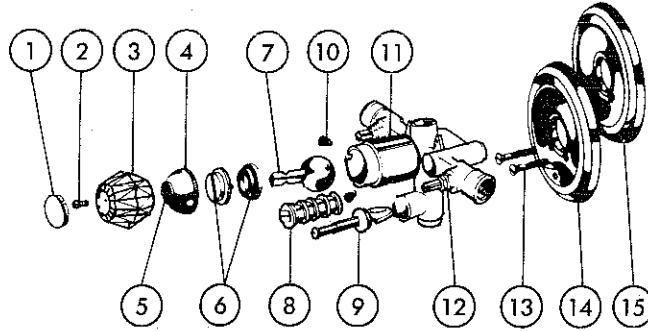

SINGLE HANDLE BATH VALVES
Pressure balance models

MODELS: 604, 608, 614*, 624, 624 G, 624 SG, 634 G, 634 SG, 634 CG, 638, 638 G, 638 SG, 644

*Discontinued Models and/or Model Parts.

Tub and Shower Accessories listing follows on Page 35.

NOTE: Refer to chart for correct **Order Number** when ordering replacements.

KEY	PART DESCRIPTION	ORDER NUMBER	MODELS															
			604	608	614*	624	624 G	624 SG	634 G	634 SG	634 CG	638	638 G	638 SG	644			
1	Button	RP2411	•	•	•	•	•	•	•	•	•	•	•	•	•	•	•	
2	Screw	RP6369	•	•	•	•	•	•	•	•	•	•	•	•	•	•	•	
3	Handle w/Button & Screw	RP2391	•	•	•	•	•	•	•	•	•	•	•	•	•	•	•	
4	Cap Assy. w/Adjusting Ring	RP50	•	•	•	•						•					•	
		RP50 G					•		•					•				
		RP50 SG						•		•							•	
		RP50 CG															•	
5	Adjusting Ring	RP250	•	•	•	•	•	•	•	•	•	•	•	•	•	•	•	
6	Cam Assy.	RP188	•	•	•	•	•	•	•	•	•	•	•	•	•	•	•	
7	Ball Assy.	RP212	•	•	•	•	•	•	•	•	•	•	•	•	•	•	•	
8	Balance Spool Assy.	RP574	•	•	•	•	•	•	•	•	•	•	•	•	•	•	•	
9	Diverter Assy.	RP5649		•											•			
		RP5649 G														•		
		RP5649 SG															•	
10	Seats & Springs	RP4993	•	•	•	•	•	•	•	•	•	•	•	•	•	•	•	
11	Sleeve	RP5893	•	•	•	•									•		•	
		RP5893 G					•		•						•			
		RP5893 SG						•		•							•	
		RP6361															•	
12	Stop Stem Assy.	RP2090	•	•	•	•	•	•	•	•	•	•	•	•	•	•	•	
13	Screws (2)	RP196	•	•	•	•									•		•	
		RP196 G					•	•	•	•	•	•	•	•	•	•	•	•
14	Escutcheon	RP6046		•											•			
		RP6046 G														•		
		RP6046 SG															•	
15	Escutcheon	RP5883	•		•	•												
		RP5883 G					•		•									
		RP5883 SG						•		•								
		RP5883 CG									•