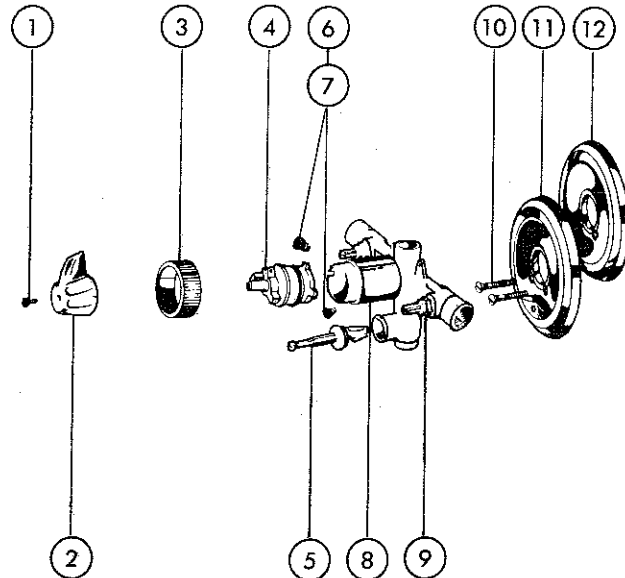

DELTA-MIX BATH VALVES
Non-pressure balance models

MODELS: 1601*, 1601 HDF, 1605*, 1605 HDF, 1611*, 1611 HDF, 1621*, 1621 HDF, 1635*, 1635 HDF, 1641*, 1641 HDF

*Discontinued Models and/or Model Parts.
▲ Refer to Page 54: Tub and Shower Accessories.

NOTE: Refer to chart for correct **Order Number** when ordering replacements.

MODELS

KEY	PART DESCRIPTION	ORDER NUMBER	MODELS													
			1601*	1601 HDF	1605*	1605 HDF	1611*	1611 HDF	1621*	1621 HDF	1635*	1635 HDF	1641*	1641 HDF		
①	Screw	RP6419	●	●	●	●	●	●	●	●	●	●	●	●	●	●
②	Handle w/Screw	RP6417	●	●	●	●	●	●	●	●	●	●	●	●	●	●
③	Bonnet	RP6079	●	●	●	●	●	●	●	●	●	●	●	●	●	●
④	Stem Unit Assy.	RP1991	●	●	●	●	●	●	●	●	●	●	●	●	●	●
⑤	Diverter Assy.	RP5649			●	●										
⑥	Seats & Springs	RP4993	●	●	●	●					●	●				
⑦	Seats & Seals	RP10700		●			●			●			●			●
⑧	Sleeve	RP6081	●	●	●	●	●	●	●	●	●	●	●	●	●	●
⑨	Stop Stem Assy. WS	RP6485														
			WS Models Only													
⑩	Screws (2)	RP196	●	●	●	●	●	●	●	●	●	●	●	●	●	●
⑪	Escutcheon w/Diverter	RP7578			●	●					●	●				
⑫	Escutcheon	RP7577	●	●			●	●	●	●					●	●
▲	Shower Head	RP6212								●	●	●	●	●	●	●
▲	Shower Arm	RP6023								●	●	●	●	●	●	●
▲	Shower Flange	RP6025								●	●	●	●	●	●	●
▲	Tub Spout—Non Diverter	RP5833					●	●				●	●			
▲	Tub Spout—Diverter	RP5834													●	●