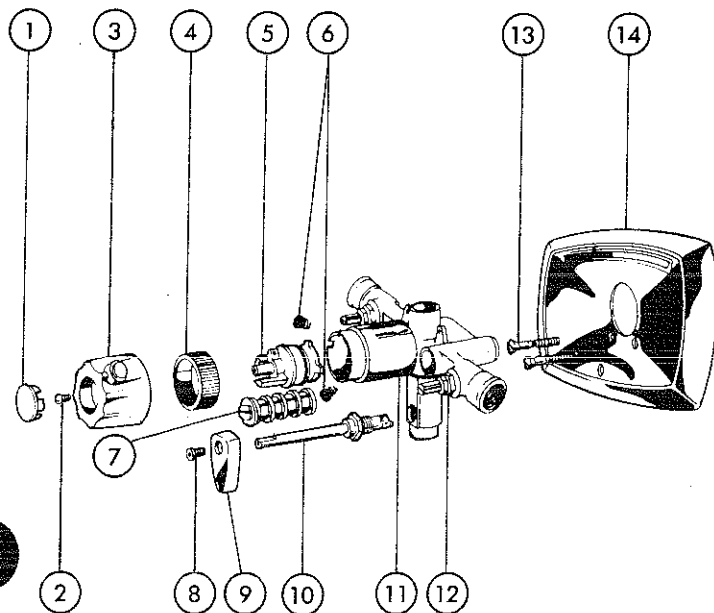

NOTE: Refer to chart for correct Order Number when ordering replacements.

KEY	PART DESCRIPTION	ORDER NUMBER	MODELS			
			1804*	1814*	1824*	1848*
①	Button	RP3558	●	●	●	●
②	Screw	RP5885	●	●	●	●
③	Handle Assy. w/Button & Screw	RP3561	●	●	●	●
④	Bonnet	RP6079	●	●	●	●
⑤	Stem Unit Assy.	RP3560	●	●	●	●
⑥	Seats & Springs	RP4993	●	●	●	●
⑦	Balance Spool Assy.	RP574	●	●	●	●
⑧	Screw	RP6119	●	●	●	●
⑨	Handle w/Screw	RP3562	●	●	●	●
⑩	Volume Control Stem Assy.	RP6209	●	●	●	●
⑪	Sleeve	RP6081	●	●	●	●
⑫	Stop Stem Assy. WS	RP2090	●	●	●	●
⑬	Screws (2)	RP196	●	●	●	●
⑭	Escutcheon	RP6207	●	●	●	●

▲	Shower Head	RP6152			●	●
▲	Shower Arm	RP6023			●	●
▲	Shower Flange	RP6025			●	●
▲	Tub Spout—Non Diverter	RP5833		●		
▲	Tub Spout—Diverter	RP5834				●