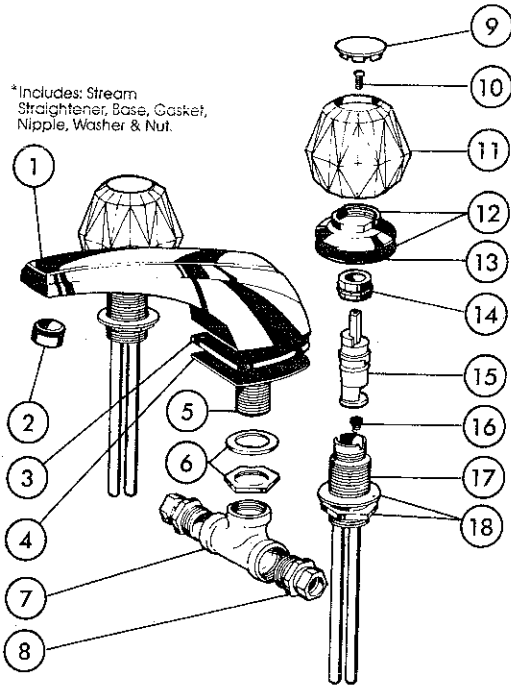

WIDESPREAD BATH FAUCET

TWO HANDLE BATH WIDESPREAD DECK MOUNT

MODELS: 2704, 2704 SG, 2708

NOTE: Refer to chart for correct **Order Number** when ordering replacements.

MODELS

KEY	PART DESCRIPTION	ORDER NUMBER	MODELS		
			2704	2704 SG	2708
①	Spout Assy.*	RP6172	●		
		RP6172 SG		●	
②	Spout Assy.**	RP6363			●
③	Stream Straightener Assy.	RP6170	●		●
		RP6170 SG		●	
④	Gasket	RP6243			●
⑤	Nut & Washer	RP6087			●
⑥	Adapter	RP6031	●	●	
⑦	Base w/Gasket	RP6058	●		
		RP6058 SG		●	
⑧	Gasket	RP6052	●	●	●
⑨	Nut & Washer	RP6056	●	●	
⑩	Tee	RP6174	●	●	●
⑪	Button Set	RP6113	●	●	●
⑫	Screw	RP5885	●	●	●
⑬	Handle (1)	RP2390	●	●	●
⑭	Bonnet (2)	RP6060	●		●
		RP6060 CG		●	
⑮	Stem Unit Assy.	RP1740	●	●	●
⑯	Seats & Springs	RP4993	●	●	●
⑰	Nut & Washer (2)	RP6054	●	●	●
⑱	End Valve Assy.	RP4972	●		●
		RP4972 SG		●	

TWO HANDLE DECK MOUNT ROMAN TUB FAUCET

MODELS: 2710, 2710 G, 2710 SG, 2710 CG, 908

NOTE: Refer to chart for correct Order Number when ordering replacements.

KEY	PART DESCRIPTION	ORDER NUMBER	MODELS				
			2710	2710 G	2710 SG	2710 CG	908
1	Spout Assy.*	RP6391	●				
		RP6391 G		●			
		RP6391 SG			●		
		RP6391 CG				●	
		RP6395					●
2	Stream Straightener Assy.	RP5241	●				
		RP5241 G		●			
		RP5241 SG			●		
		RP5241 CG				●	
		RP6393					●
3	Base	RP6383	●	●	●	●	●
4	Gasket	RP6385	●	●	●	●	●
5	Nipple	RP6387	●	●	●	●	●
6	Nut & Washer	RP6389	●	●	●	●	●
7	Tee	RP6411	●	●	●	●	●
8	Adapter (2)	RP6413	●	●	●	●	●
9	Button Set	RP6113	●	●	●	●	
		RP6320					●
10	Screws (2)	RP5885	●	●	●	●	●
11	Handle	RP5218	●	●	●	●	
		RP5220					●
12	Base w/Gasket	RP6409	●				
		RP6409 G		●			
		RP6409 SG			●		
		RP6409 CG				●	
		RP6415					●
13	Gasket	RP6417	●	●	●	●	●
14	Bonnet (2)	RP6060	●				
		RP6060 CG		●	●	●	
		RP6264					●
15	Stem Unit Assy.	RP1740	●	●	●	●	●
16	Seats & Springs	RP4993	●	●	●	●	●
17	Body S/A	RP6168	●	●	●	●	●
18	Nut & Washer (2)	RP6054	●	●	●	●	●