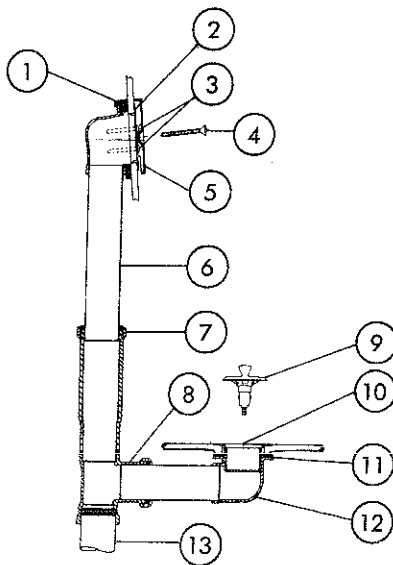

NOTE: Refer to chart for correct Order Number when ordering replacements.

MODELS

KEY	PART DESCRIPTION	ORDER NUMBER	MODELS			
			695 G	695 SG	695 CG	995
①	Beveled Gasket	RP7420	●	●	●	●
②	Retainer Wire	RP7898	●	●	●	●
③	Retainer Screws (2)	RP7439	●	●	●	●
④	Overflow Plate Screws (2)	RP6284				●
		RP6404 G	●			
		RP6404 SG		●		
		RP6404 CG			●	
⑤	Overflow Plate	RP7425				●
		RP7424 G	●			
		RP7424 SG		●		
		RP7424 CG			●	
⑥	Overflow Ell	RP10803	●	●	●	●
⑦	Coupling Nuts & Gaskets (2)	RP7903	●	●	●	●
⑧	Tee	RP7902	●	●	●	●
⑨	Stopper Assy.	RP7427				●
		RP7426 G	●			
		RP7426 SG		●		
		RP7426 CG			●	
⑩	Waste Plug	RP7446			●	●
		RP7445 G	●			
		RP7445 SG		●		
⑪	Gaskets (2)	RP7900	●	●	●	●
⑫	Drain Ell	RP6641	●	●	●	●
⑬	Tallpiece	RP7441	●	●	●	●