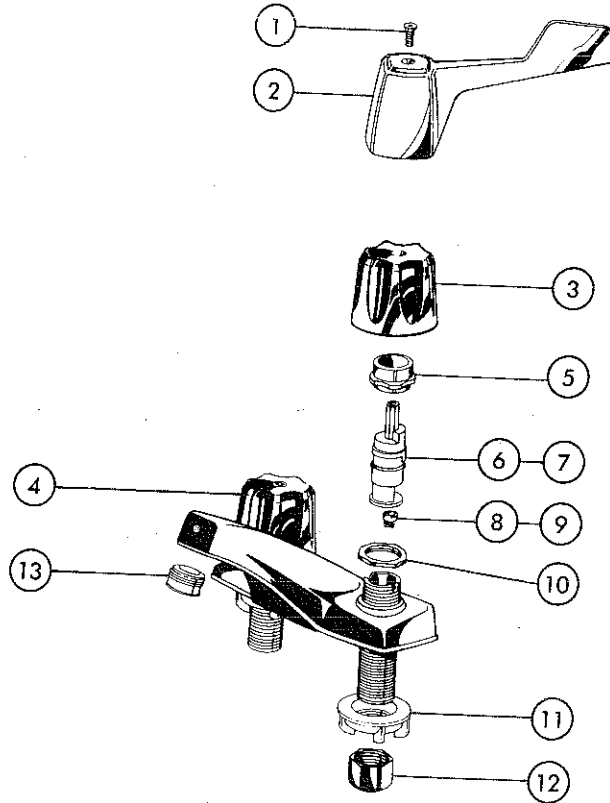

TWO HANDLE LAVATORY CENTERSET

MODELS: 2523*, 2523 HDF, 2529*, 2529 HDF

*Discontinued Models and/or Model Parts.
▲ Refer to Page 22: Lavatory Drain Assemblies.

NOTE: Refer to chart for correct Order Number when ordering replacements.

KEY	PART DESCRIPTION	ORDER NUMBER	MODELS			
			2523*	2523 HDF	2529*	2529 HDF
①	Screw	RP6401	●	●	●	●
②	Handles w/Screws	RP7404			●	●
③	Handle Cold w/Screw	RP7828	●	●		
④	Handle Hot w/Screw	RP5210	●	●		
⑤	Bonnet (2)	RP6060	●	●	●	●
⑥	Stem Unit Assy.	RP1740	●		●	
⑦	Stem Unit Assy. (WORKFORCE)	RP8230		●		●
⑧	Seats & Springs	RP4993	●		●	
⑨	Seats & Seals	RP10700		●		●
⑩	Lock Nut (2)	RP6064	●	●	●	●
⑪	Nut (2)	RP6183	●	●	●	●
⑫	Nut (2)	RP5861	●	●	●	●
⑬	Aerator—Vandal Resistant	RP246	●	●	●	●
▲	Complete Grid Strainer Assy.	RP6346	●	●	●	●