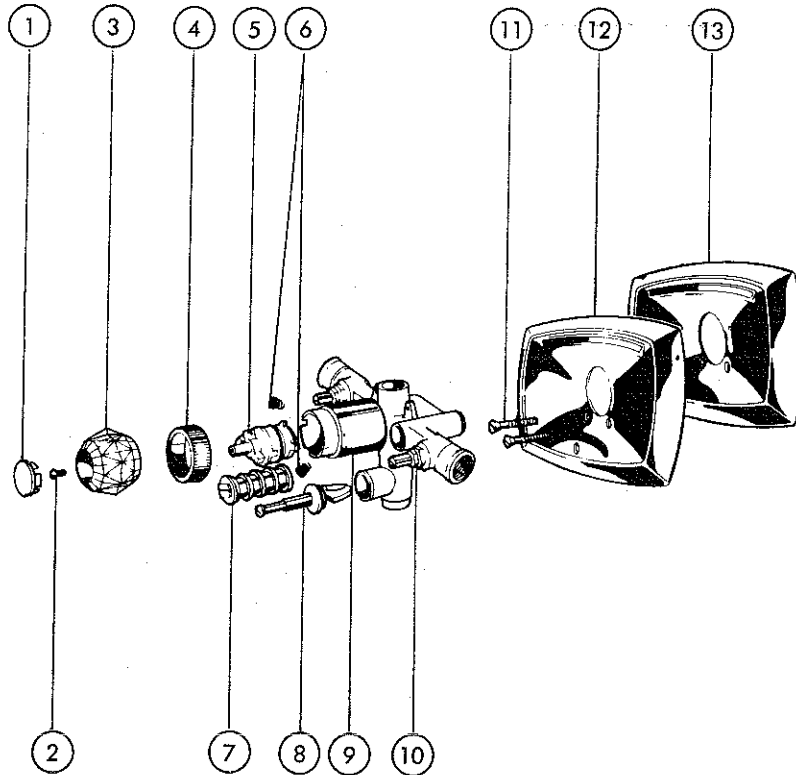

SCALD-GUARD BATH VALVES
Pressure balance models

MODELS: 1604, 1608, 1614*, 1624, 1638, 1648

*Discontinued Models and/or Model Parts.
▲ Refer to Page 54: Tub and Shower Accessories.

NOTE: Refer to chart for correct Order Number when ordering replacements.

KEY	PART DESCRIPTION	ORDER NUMBER	MODELS					
			1604	1608	1614*	1624	1638	1648
①	Button	RP3558	●	●	●	●	●	●
②	Screw	RP5885	●	●	●	●	●	●
③	Handle w/Button & Screw	RP2392	●	●	●	●	●	●
④	Bonnet	RP6079	●	●	●	●	●	●
⑤	Stem Unit Assy.	RP1991	●	●	●	●	●	●
⑥	Seats & Springs	RP4993	●	●	●	●	●	●
⑦	Balance Spool Assy.	RP574	●	●	●	●	●	●
⑧	Diverter Assy.	RP5649		●			●	
⑨	Sleeve	RP6081	●	●	●	●	●	●
⑩	Stop Stem Assy. WS.	RP2090	●	●	●	●	●	●
⑪	Screws (2)	RP196	●	●	●	●	●	●
⑫	Escutcheon w/Diverter	RP6286		●			●	
⑬	Escutcheon	RP6205	●		●	●		●
▲	Shower Head	RP6212				●	●	●
▲	Shower Arm	RP6023				●	●	●
▲	Shower Flange	RP6025				●	●	●
▲	Tub Spout—Non Diverter	RP5833		●		●		
▲	Tub Spout—Diverter	RP5834						●