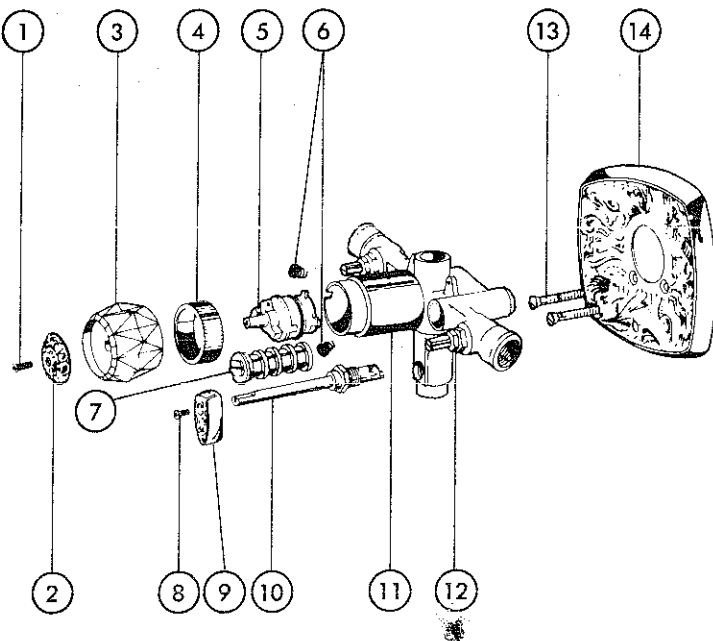

NOTE: Refer to chart for correct Order Number when ordering replacements.

KEY	PART DESCRIPTION	ORDER NUMBER	MODELS	
			824*	848*
①	Screw	RP6257	●	●
②	Cap w/Screw	RP4174	●	●
③	Handle w/Cap & Screw	RP4182	●	●
④	Bonnet	RP6272	●	●
⑤	Stem Unit Assy.	RP1991	●	●
⑥	Seats & Springs	RP4993	●	●
⑦	Balance Spool Assy.	RP574	●	●
⑧	Screw	RP6274	●	●
⑨	Handle w/Screw	RP4181	●	●
⑩	Volume Control Stem Assy.	RP6276	●	●
⑪	Sleeve	RP6270	●	●
⑫	Stop Stem Assy. WS	RP2090	●	●
⑬	Screws (2)	RP4183	●	●
⑭	Escutcheon	RP6249	●	●
▲	Shower Head	RP6303	●	●
▲	Shower Arm	RP6278	●	●
▲	Shower Flange	RP6280	●	●
▲	Tub Spout—Diverter	RP5896		●