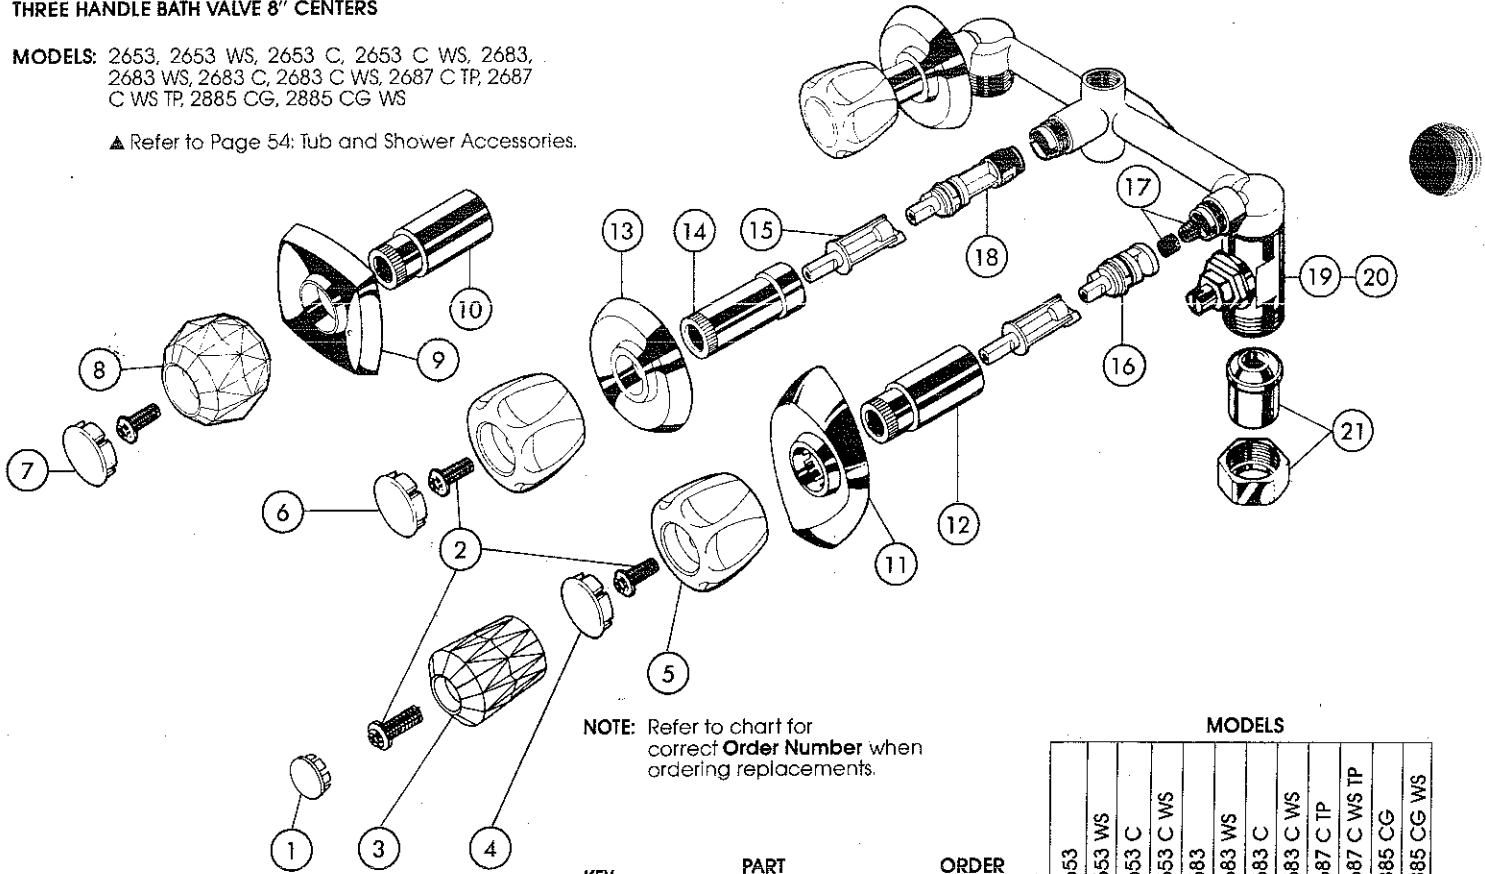

THREE HANDLE BATH VALVE 8" CENTERS

MODELS: 2653, 2653 WS, 2653 C, 2653 C WS, 2683, 2683 WS, 2683 C, 2683 C WS, 2687 C TP, 2687 C WS TP, 2885 CG, 2885 CG WS

▲ Refer to Page 54: Tub and Shower Accessories.

NOTE: Refer to chart for correct **Order Number** when ordering replacements.

KEY	PART DESCRIPTION	ORDER NUMBER	MODELS																	
			2653	2653 WS	2653 C	2653 C WS	2683	2683 WS	2683 C	2683 C WS	2687 C TP	2687 C WS TP	2885 CG	2885 CG WS						
①	Button Set	RP10208																		
②	Screw	RP5885	●	●	●	●	●	●	●	●	●	●	●	●	●	●	●	●	●	●
③	Handles w/Button Set & Screws	RP10207																		
④	Button Set	RP5692	●	●	●	●	●	●	●	●	●	●	●	●	●	●	●	●	●	●
⑤	Handles w/Button Set & Screws	RP5693	●	●	●	●	●	●	●	●	●	●	●	●	●	●	●	●	●	●
⑥	Button	RP10388																		
		RP3558	●	●	●	●	●	●	●	●	●	●	●	●	●	●	●	●	●	●
⑦	Button Set	RP6113																		
⑧	Handle	RP2390																		
⑨	Escutcheon	RP6150 CG																		
⑩	Sleeve	RP10151																		
⑪	Escutcheon	RP6148		●		●		●		●		●		●		●		●		●
⑫	Sleeve	RP10802		●		●		●		●		●		●		●		●		●
⑬	Escutcheon	RP10800	●	●	●	●	●	●	●	●	●	●	●	●	●	●	●	●	●	●
⑭	Sleeve	RP10801	●	●	●	●	●	●	●	●	●	●	●	●	●	●	●	●	●	●
⑮	Extender	RP10106	●	●	●	●	●	●	●	●	●	●	●	●	●	●	●	●	●	●
⑯	Stem Unit Assy.	RP1740	●	●	●	●	●	●	●	●	●	●	●	●	●	●	●	●	●	●
⑰	Seats & Springs	RP4993	●	●	●	●	●	●	●	●	●	●	●	●	●	●	●	●	●	●
⑱	Diverter Assy.	RP10799	●	●	●	●	●	●	●	●	●	●	●	●	●	●	●	●	●	●
⑲	Stop Stem Assy. (Copper) WS	RP2375																		
⑳	Stop Stem Assy. (Universal) WS	RP6185		●																
㉑	Nut & Tailpiece	RP6203	●	●																
▲	Shower Head	RP6122								●	●	●	●	●	●	●	●	●	●	●
		RP6218 CG																		
▲	Shower Arm	RP6023								●	●	●	●	●	●	●	●	●	●	●
		RP6023 CG																		
▲	Shower Flange	RP6025								●	●	●	●	●	●	●	●	●	●	●
		RP6025 CG																		
▲	Tub Spout	RP5833								●	●	●	●	●	●	●	●	●	●	●
		RP7893 CG