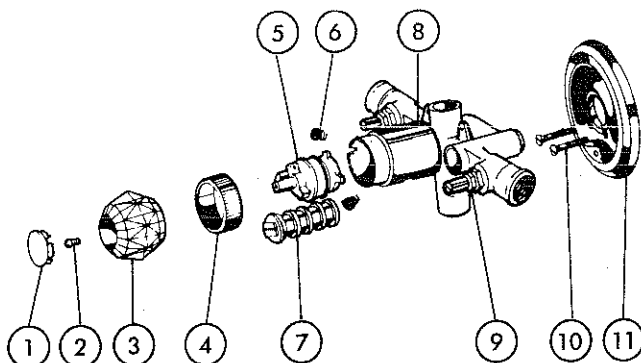

BATH VALVES

SCALD-GUARD BATH VALVES Pressure balance models

MODELS: 1648 G, 1648 SG, 1648 CG, 1648 BC

▲ Refer to Page 54; Tub and Shower Accessories.

NOTE: Refer to chart for correct **Order Number** when ordering replacements.

			MODELS			
KEY	PART DESCRIPTION	ORDER NUMBER	1648 G	1648 SG	1648 CG	1648 BC
①	Button	RP3558	●	●	●	●
②	Screw	RP5885	●	●	●	●
③	Handle w/Button & Screw	RP2392	●	●	●	●
④	Bonnet	RP6079 G	●	●		
		RP6079 CG			●	●
⑤	Stem Unit Assy.	RP1991	●	●	●	●
⑥	Seats & Springs	RP4993	●	●	●	●
⑦	Balance Spool Assy.	RP574	●	●	●	●
⑧	Sleeve	RP6081 G	●			
		RP6081 SG		●		
		RP6081 BC				●
		RP6270			●	
⑨	Stop Stem Assy. WS	RP2090	●	●	●	●
⑩	Screws (2)	RP196 G	●	●	●	●
⑪	Escutcheon	RP6083 G	●			
		RP6083 SG		●		
		RP6083 CG			●	
		RP6083 BC				●
▲	Shower Head	RP6212 G	●			
		RP6212 SG		●		
		RP6152			●	
		RP6218 BC				●
▲	Shower Arm	RP6023 G	●			
		RP6023 SG		●		
		RP6023 CG			●	
		RP6023 BC				●
▲	Shower Flange	RP6025 G	●			
		RP6025 SG		●		
		RP6025 CG			●	
		RP6025 BC				●
▲	Tub Spout	RP6021 G	●			
		RP6021 SG		●		
		RP7533 CG			●	
		RP7533 BC				●