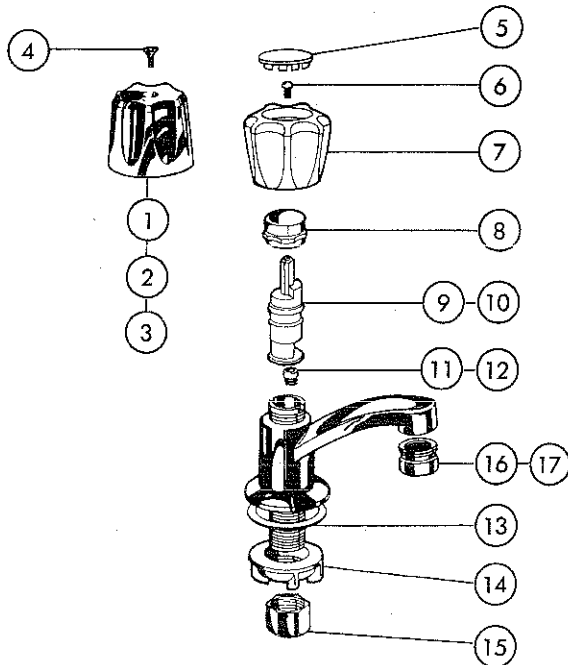

BASIN FAUCET

MODELS: 2302, 2302 HDF, 2303*, 2303 HDF, 2305*, 2305 HDF, 2307*, 2307 HDF

*Discontinued Models and/or Model Parts.