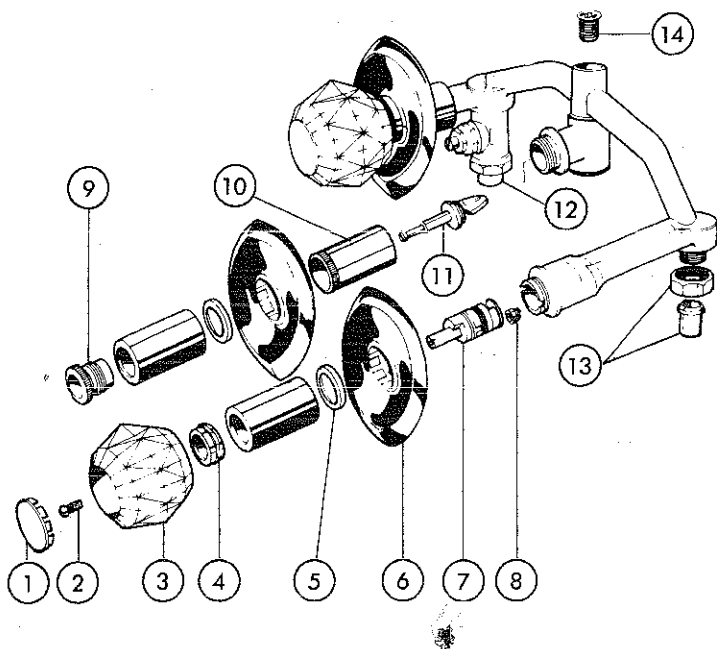

TWO HANDLE PUSH BUTTON DIVERTER BATH VALVE 8" CENTERS

MODELS: 2806, 2806 WS, 2836, 2836 WS

▲ Refer to Page 54: Tub and Shower Accessories.

NOTE: Refer to chart for correct Order Number when ordering replacements.

MODELS

KEY	PART DESCRIPTION	ORDER NUMBER	MODELS			
			2806	2806 WS	2836	2836 WS
①	Button Set	RP6113	●	●	●	●
②	Screw	RP5885	●	●	●	●
③	Handle (1)	RP2390	●	●	●	●
④	Bonnet	RP6060	●	●	●	●
⑤	Sleeve Assy.	RP4842	●	●	●	●
⑥	Escutcheon	RP6148	●	●	●	●
⑦	Stem Unit Assy.	RP1740	●	●	●	●
⑧	Seats & Springs	RP4993	●	●	●	●
⑨	Cap	RP6350	●	●	●	●
⑩	Spacer	RP6352	●	●	●	●
⑪	Diverter Assy.	RP6359	●	●	●	●
⑫	Stop Stem Assy. WS	RP6185		●		●
⑬	Coupling Nut & Tailpiece (2)	RP6203	●	●	●	●
⑭	Ejector	RP6191	●	●	●	●
▲	Shower Head	RP6122			●	●
▲	Shower Arm	RP6023			●	●
▲	Shower Flange	RP6025			●	●
▲	Tub Spout—Non Diverter	RP5833			●	●