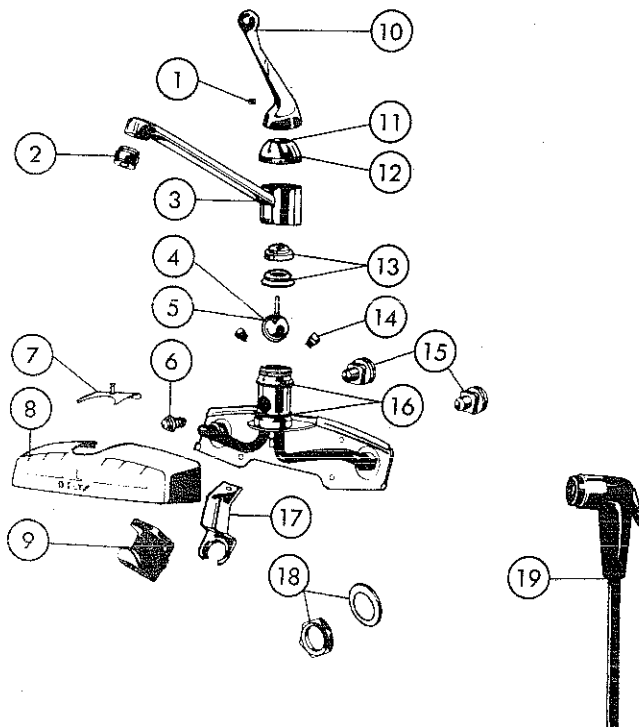

SINGLE LEVER WALL MOUNT

MODELS: 200, 200 HDF, 275, 275 HDF

NOTE: Refer to chart for correct Order Number when ordering replacements.

MODELS

KEY	PART DESCRIPTION	ORDER NUMBER	MODELS			
			200	200 HDF	275	275 HDF
①	Set Screw	RP152	●	●	●	●
②	Aerator	RP330	●	●	●	●
③	Spout (8")	RP5879	●	●	●	●
④	Ball Assy.	RP70	●		●	
⑤	Ball Assy. (WORKFORCE)	RP10797		●		●
⑥	Diverter Assy.	RP320			●	●
⑦	Insert Assy.	RP6036	●	●	●	●
⑧	Escutcheon	RP6034	●	●	●	●
⑨	Bracket Adapter	RP5999	●	●	●	●
⑩	Handle w/Set Screw	RP2393	●	●	●	●
⑪	Adjusting Ring	RP250	●	●	●	●
⑫	Cap Assy. w/Adjusting Ring	RP50	●	●	●	●
⑬	Cam Assy.	RP61	●	●	●	●
⑭	Seats & Springs	RP4993	●		●	
⑮	Connector, Washer & Nut (2)	RP6038	●	●	●	●
⑯	"O" Ring	RP25	●	●	●	●
⑰	Spray Bracket	RP6040			●	●
⑱	Nut (2) & Washer (2)	RP6315	●	●	●	●
⑲	Hose & Spray Assy.	RP6013			●	●