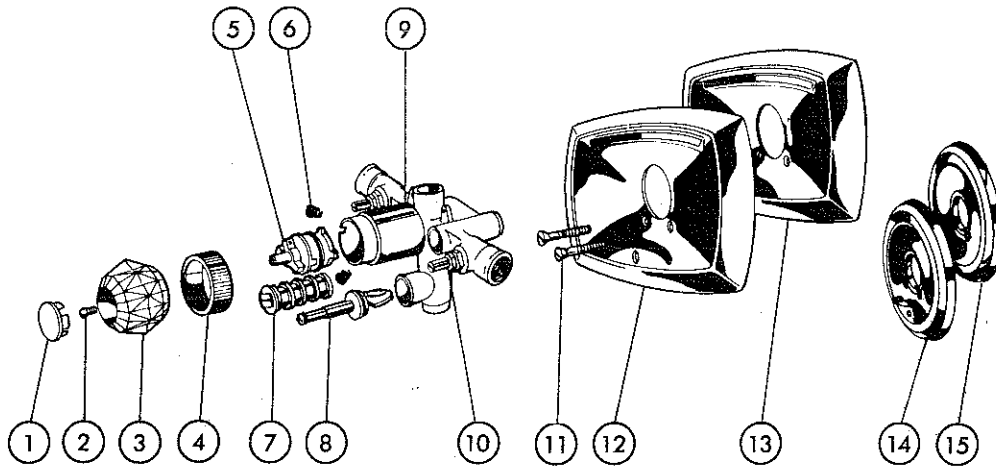

SCALD-GUARD BATH VALVES
Pressure balance models

MODELS: 923, 924*, 937, 938*, 947, 948*

*Discontinued Models and/or Model Parts.
▲ Refer to Page 54: Tub and Shower Accessories.

NOTE: Refer to chart for correct **Order Number** when ordering replacements.

MODELS

KEY	PART DESCRIPTION	ORDER NUMBER	923	924*	937	938*	947	948*
①	Button	RP4237	●	●	●	●	●	●
②	Screw	RP5885	●	●	●	●	●	●
③	Handle w/Button & Screw	RP4236	●	●	●	●	●	●
④	Bonnet	RP6272	●	●	●	●	●	●
⑤	Stem Unit Assy.	RP1991	●	●	●	●	●	●
⑥	Seats & Springs	RP4993	●	●	●	●	●	●
⑦	Balance Spool Assy.	RP574	●	●	●	●	●	●
⑧	Diverter Assy.	RP6305			●	●		
⑨	Sleeve	RP6270	●	●	●	●	●	●
⑩	Stop Stem Assy. WS	RP2090	●	●	●	●	●	●
⑪	Screws (2)	RP4183	●	●	●	●	●	●
⑫	Escutcheon w/Diverter	RP6307			●	●		
⑬	Escutcheon	RP6299		●				●
⑭	Escutcheon w/Diverter	RP8571			●			
⑮	Escutcheon	RP8570	●					●

▲	Shower Head	RP6303	●	●	●	●	●	●
▲	Shower Arm	RP6278	●	●	●	●	●	●
▲	Shower Flange	RP6280	●	●	●	●	●	●
▲	Tub Spout—Non Diverter	RP6301			●	●		
▲	Tub Spout—Diverter	RP6646					●	●