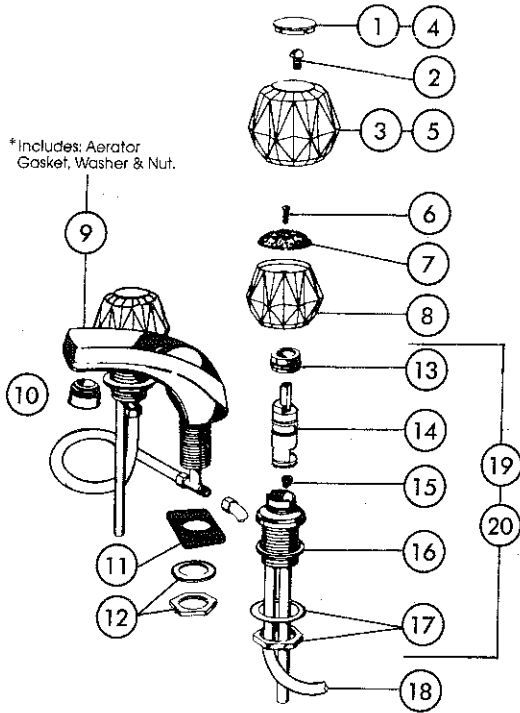

LAVATORY FAUCETS

TWO HANDLE LAVATORY WIDESPREAD

MODELS: 3544, 3544 MPU, 3544 G, 3544 SG, 3544 CG,
804, 904

▲ Refer to Pages 21 & 22: Lavatory Drain Assemblies.

NOTE: Refer to chart for correct Order Number when ordering replacements.

KEY	PART DESCRIPTION	ORDER NUMBER	MODELS						
			3544	3544 MPU	3544 G	3544 SG	3544 CG	804	904
①	Button Set	RP6113	●	●	●	●	●	●	●
②	Screw	RP5885	●	●	●	●	●	●	●
③	Handle (1)	RP2390	●	●	●	●	●	●	●
④	Button Set	RP6320							●
⑤	Handle (1)	RP4234							●
⑥	Screw	RP6255							●
⑦	Cap w/Screw	RP4174							●
⑧	Handle (1)	RP4177							●
⑨	Spout Assy.*	RP6309	●	●					
		RP6309 G		●					
		RP6309 SG			●				
		RP6309 CG				●			
		RP6245					●		
		RP6260						●	
⑩	Aerator	RP330	●	●					
		RP330 G		●					
		RP330 SG			●				
		RP330 CG				●			
		RP4176					●		
⑪	Gasket	RP6243	●	●	●	●	●	●	
⑫	Nut & Washer	RP6087	●	●	●	●	●	●	
⑬	Bonnet (2)	RP6060	●	●					
		RP6060 CG			●	●			
		RP6264						●	
⑭	Stem Unit Assy.	RP1740	●	●	●	●	●	●	
⑮	Seats & Springs	RP4993	●	●	●	●	●	●	
⑯	Gasket	RP6052	●	●	●	●	●	●	
⑰	Nut & Washer (2)	RP9519	●	●	●	●	●	●	
⑱	Hose (1)	RP6050	●	●	●	●	●	●	
⑲	End Valve Assy.	RP4257	●	●					
		RP4257 G		●					
		RP4257 SG			●				
		RP4257 CG				●			
		RP4178						●	
⑳	End Valve Assy. WF	RP4258							
		RP4258 G							
		RP4258 SG							
		RP4258 CG							
		RP4184							
▲	Complete Pop-up Assy.	RP6463	●						
▲	Complete Pop-up Assy.	RP5651		●					
		RP5651 G			●				
		RP5651 SG				●			
		RP5651 CG					●		
		RP6266						●