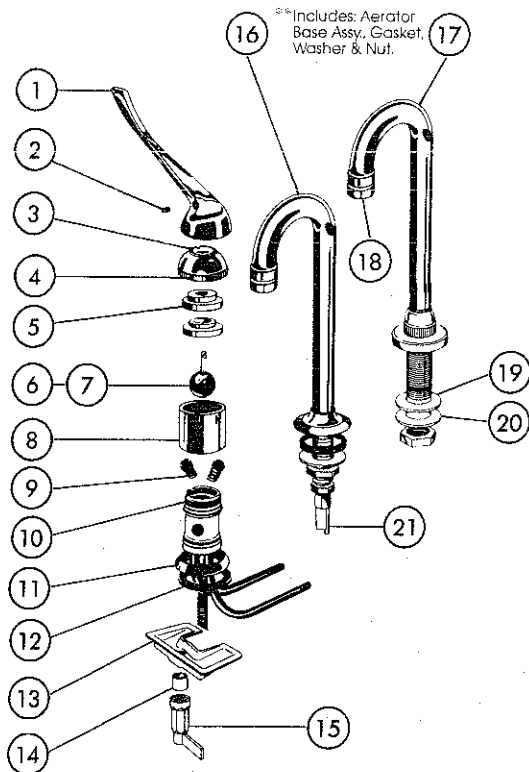

UTILITY FAUCETS

SINGLE LEVER UTILITY FAUCET

MODELS: 710*, 710 HDF, 711*, 711 HDF

*Discontinued Models and/or Model Parts.