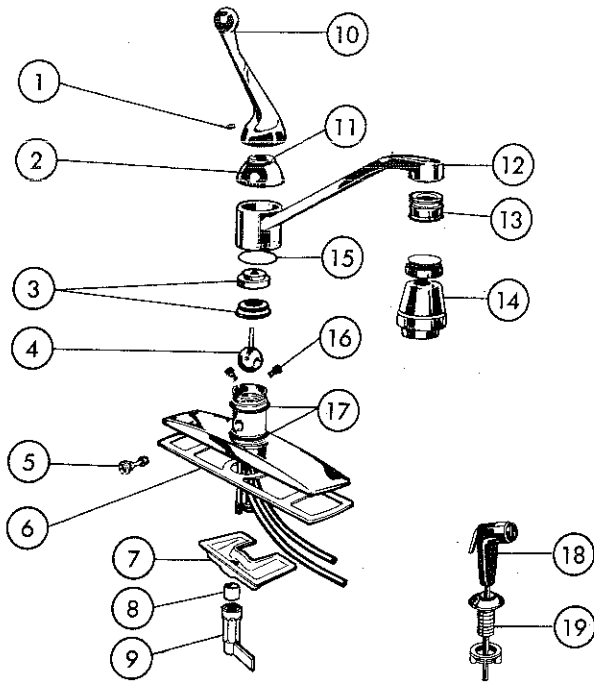

*Discontinued Models and/or Model Parts.

NOTE: Refer to chart for correct Order Number when ordering replacements.

KEY	PART DESCRIPTION	ORDER NUMBER	MODELS															
			100	100 D	100 DX	100 HDF	110	300	300 D	350*	350 D*	350 DX*	400	400 D	400 DX	450*	450 D*	450 DX*
1	Set Screw	RP152	●	●	●	●	●	●	●	●	●	●	●	●	●	●	●	●
2	Adjusting Ring	RP250	●	●	●	●	●	●	●	●	●	●	●	●	●	●	●	●
3	Cap Assy. w/Adjusting Ring	RP50	●	●	●	●	●	●	●	●	●	●	●	●	●	●	●	●
4	Cam Assy.	RP61	●	●	●	●	●	●	●	●	●	●	●	●	●	●	●	●
5	Seals & Springs	RP4993	●	●	●	●	●	●	●	●	●	●	●	●	●	●	●	●
6	Diverter Assy.	RP320						●	●									
7	Nuts & Washers (2)	RP6001	●	●	●	●	●	●	●	●	●	●	●	●	●	●	●	●
8	Handle w/Set Screw	RP2393	●	●	●	●	●	●	●	●	●	●	●	●	●	●	●	●
9	Aerator	RP330	●	●	●	●	●	●	●	●	●	●	●	●	●	●	●	●
10	Swivel Aerator	RP2489					●											
11	Spout (8")	RP5654	●	●	●	●	●	●	●	●	●	●	●	●	●	●	●	●
12	Slip Ring	RP6044	●	●	●	●	●	●	●	●	●	●	●	●	●	●	●	●
13	Ball Assy.	RP70	●	●	●	●	●	●	●	●	●	●	●	●	●	●	●	●
14	Ball Assy (WORKFORCE)	RP40797				●												
15	"O" Ring	RP25	●	●	●	●	●	●	●	●	●	●	●	●	●	●	●	●
16	Base Plate**	RP1059	●	●	●	●	●	●	●	●	●	●	●	●	●	●	●	●
17	Gasket	RP6452	●	●	●	●	●	●	●	●	●	●	●	●	●	●	●	●
18	Gasket	RP6008						●	●	●	●	●	●	●	●	●	●	●
19	Hose & Spray Assy.	RP6011						●	●				●	●	●			
20	Support Assy.	RP6015						●	●				●	●	●			
21	Dispenser Assy. (Complete)	RP1000		●	●				●				●	●	●		●	●
22	Pump & Head Assy.	RP5652		●	●				●				●	●	●		●	●
23	Support Assy.	RP6027		●	●				●				●	●	●		●	●
24	Pump Assy.	RP6573		●	●				●				●	●	●		●	●
25	Bottle	RP6017		●	●				●				●	●	●		●	●

KITCHEN FAUCETS

SINGLE LEVER CENTER MOUNT KITCHEN DECK

MODELS: 100 CM, 110 CM, 400 CM, 450 CM*

*Discontinued Models and/or Model Parts.

NOTE: Refer to chart for correct Order Number when ordering replacements.