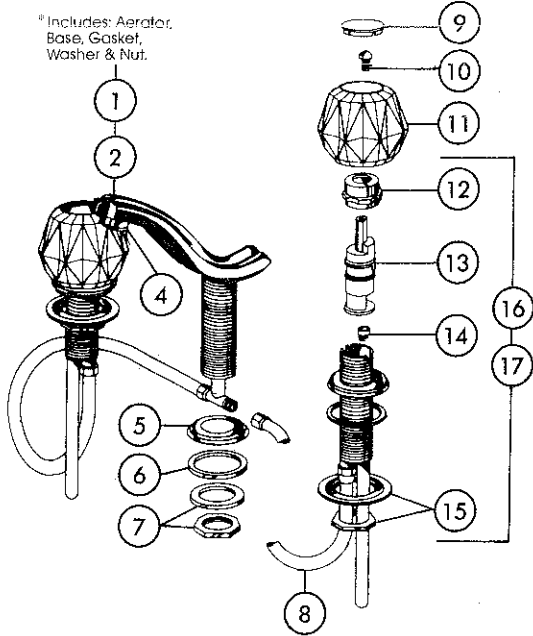

LAVATORY FAUCETS

TWO HANDLE LAVATORY WIDESPREAD

MODELS: 3504, 3504 G*, 3504 SG*, 3524, 3524 MPU, 3524 G, 3524 SG, 3524 CG, 3534, 3534 MPU, 3534 G*, 3534 SG*, 952

NOTE: Refer to chart for correct Order Number when ordering replacements.

MODELS

Continued Models and/or Model Parts.
Refer to Pages 21 & 22: Lavatory Drain Assemblies.

*Includes: Aerator, Base, Gasket, Washer & Nut.