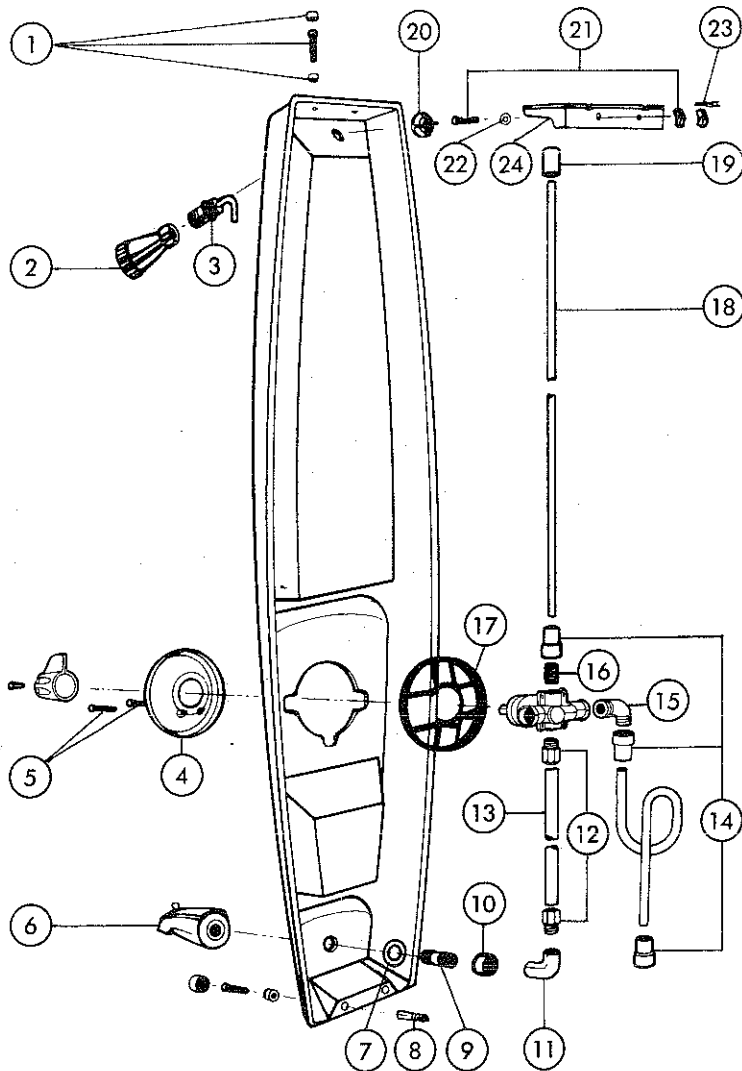

SHOWER-UP™

SHOWER-UP™
Pressure balance models

MODELS: 79 Shower
89 Tub and Shower

NOTE: Refer to chart for correct **Order Number** when ordering replacements.

MODELS

KEY	PART DESCRIPTION	ORDER NUMBER	MODELS	
			79	89
①	Snap Caps, Screws & Cups (2)	RP10720	●	●
②	Shower Head	RP6212	●	●
③	Shower Arm	RP10721	●	●
④	Escutcheon	RP6083	●	●
⑤	Screws	RP196	●	●
⑥	Tub Spout	RP5834		●
⑦	Washer	RP6481		●
⑧	Plastic Anchors (2)	RP10731	●	●
⑨	Long Nipple	RP10727		●
⑩	Spacer	RP10730		●
⑪	Elbow	RP10729		●
⑫	Adapter	RP10803		●
⑬	Tubing	RP10728		●
⑭	Adapter	10121	●	●
⑮	Elbow	RP10726	●	●
⑯	Nipple	RP10725	●	●
⑰	Mounting Bracket	RP3888	●	●
⑱	40" Tubing (3)	RP10506	●	●
⑲	Coupling	10000	●	●
⑳	Nut	RP6483	●	●
㉑	Toggle Bolts & Nuts (2)	RP10724	●	●
㉒	Lockwashers (2)	RP10748	●	●
㉓	Clips (2)	RP10722	●	●
㉔	Mounting Bracket	RP10723	●	●
㉕	Gasket	RP10744	●	●