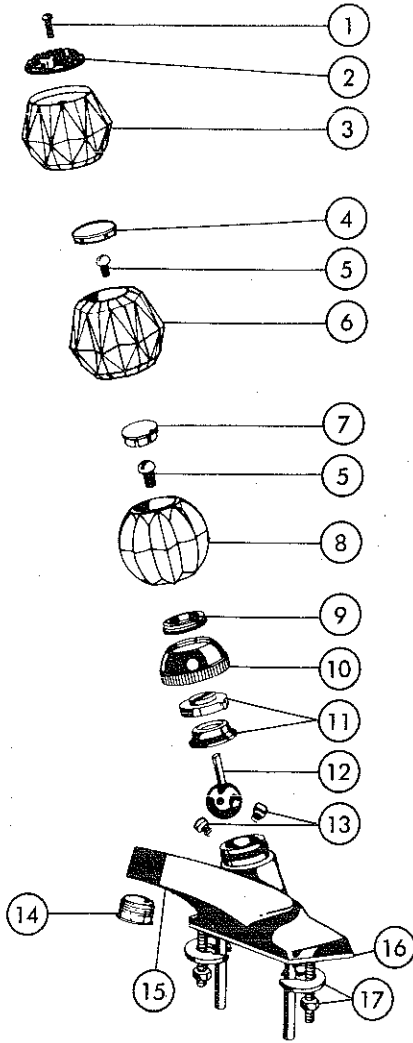

LAVATORY FAUCETS

CRYSTAL HANDLE LAVATORY CENTERSET

MODELS: 502, 503, 522, 522 MPU, 522 G, 522 SG, 522 CG, 522 BC, 532, 806, 906

▲ Refer to Pages 21 & 22: Lavatory Drain Assemblies.

NOTE: Refer to chart for correct Order Number when ordering replacements.

KEY	PART DESCRIPTION	ORDER NUMBER	MODELS														
			502	503	522	522 MPU	522 G	522 SG	522 CG	522 BC	532	806	906				
①	Screw	RP7429															
②	Cap w/Screw	RP4174															
③	Handle w/Cap & Screw	RP4175															
④	Button	RP2411	●	●	●	●	●	●	●	●	●	●	●	●	●	●	
⑤	Screw	RP6369	●	●	●	●	●	●	●	●	●	●	●	●	●	●	
⑥	Handle w/Button & Screw	RP2389	●	●	●	●	●	●	●	●	●	●	●	●	●	●	
⑦	Button	RP4233															
⑧	Handle w/Button & Screw	RP4232															
⑨	Adjusting Ring	RP250	●	●	●	●	●	●	●	●	●	●	●	●	●	●	
⑩	Cap Assy. w/Adjusting Ring	RP50	●	●	●	●											
		RP50 G					●										
		RP50 SG						●									
		RP50 CG							●								
		RP50 BC								●							
		RP4173														●	●
⑪	Cam Assy.	RP188	●	●	●	●	●	●	●	●	●	●	●	●	●	●	
⑫	Ball Assy.	RP212	●	●	●	●	●	●	●	●	●	●	●	●	●	●	
⑬	Seats & Springs	RP4993	●	●	●	●	●	●	●	●	●	●	●	●	●	●	
⑭	Aerator	RP330	●	●	●	●									●	●	
		RP330 G					●										
		RP330 SG						●									
		RP330 CG							●								
		RP330 BC								●							
		RP4176														●	●
⑮	Undercover Plate w/Screws	RP6235	●	●	●	●									●	●	
		RP6235 G					●										
		RP6235 SG						●									
		RP6235 BC							●								
		RP6238									●					●	●
⑯	Base	RP6233	●	●	●	●	●	●	●	●	●	●	●	●	●	●	
⑰	Nut & Washer (2)	RP6092	●	●	●	●	●	●	●	●	●	●	●	●	●	●	
▲	Complete Pop-up Assy.	RP6463			●												
▲	Complete Pop-up Assy.	RP5651			●												
		RP5651 G				●											
		RP5651 SG					●										
		RP5651 CG						●									
		RP5651 BC								●							
▲	Complete Pop-up Assy.	RP6266													●	●