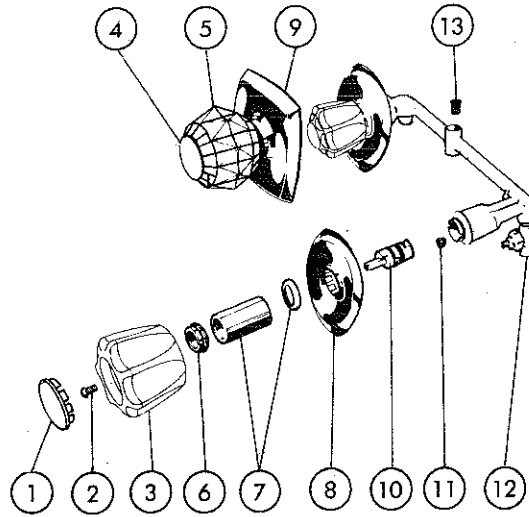

BATH VALVES

TWO HANDLE BATH VALVE

MODELS: 2600 C*, 2602 C*, 2610 C*, 2612 C*, 2612 C SG*, 2620 C*, 2622 C*, 2622 C SG*, 2632 C SG*, 2640 C*, 2642 C*

*Discontinued Models and/or Model Parts.

▲ Refer to Page 54: Tub and Shower Accessories.

NOTE: Refer to chart for correct Order Number when ordering replacements.

MODELS

KEY	PART DESCRIPTION	ORDER NUMBER	2600 C*	2602 C*	2610 C*	2612 C*	2612 C SG*	2620 C*	2622 C*	2622 C SG*	2632 C SG*	2640 C*	2642 C*
①	Button Set	RP5692	●	●				●				●	
②	Screw	RP5885	●	●	●	●	●	●	●	●	●	●	●
③	Handle w/Button & Screw (2)	RP5693	●					●				●	
④	Button Set	RP6113		●		●	●	●	●	●	●		●
⑤	Handle (1)	RP2390		●		●	●	●	●	●	●		●
⑥	Bonnet (2)	RP6060	●	●	●	●	●	●				●	●
		RP6060 G					●		●	●			●
⑦	Sleeve Assy.	RP6177	●	●	●	●		●	●			●	●
		RP6177 SG					●			●	●		
⑧	Escutcheon	RP6148	●				●					●	
⑨	Escutcheon	RP6150		●		●		●					●
		RP6150 SG					●		●	●			
⑩	Stem Unit Assy.	RP1740	●	●	●	●	●	●	●	●	●	●	●
⑪	Seats & Springs	RP4993	●	●	●	●	●	●	●	●	●	●	●
⑫	Stop Stem Assy. WS	RP2375											WS Models Only
⑬	Ejector	RP6191	●	●	●	●	●	●	●	●	●	●	●

▲	Shower Head	RP6122						●					●
		RP6152							●				●
		RP6152 SG								●	●		
▲	Shower Arm	RP6023						●	●			●	●
		RP6023 SG								●	●		
▲	Shower Flange	RP6025						●	●			●	●
		RP6025 SG								●	●		
▲	Tub Spout—Non Diverter	RP5833			●	●							
		RP5833 SG					●						
▲	Tub Spout—Diverter	RP5834										●	●
		RP6021 SG										●