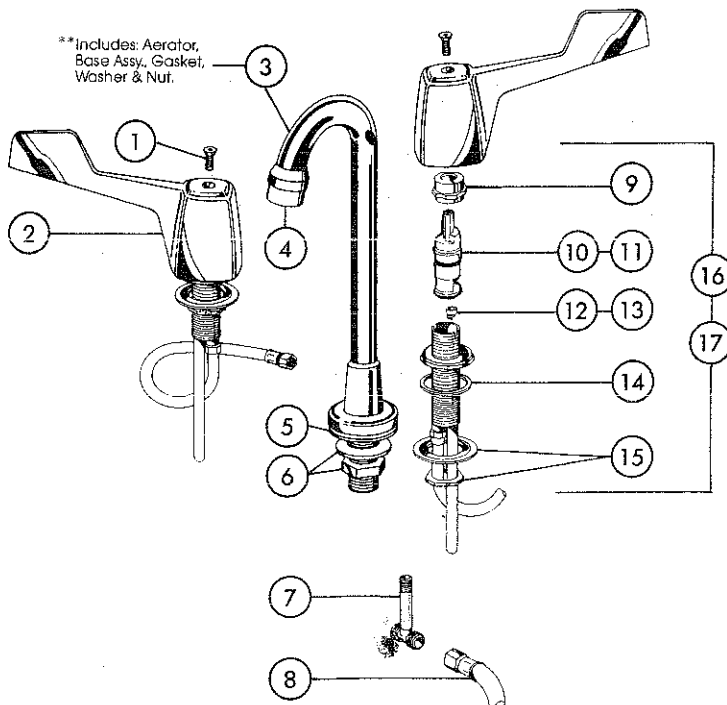

TWO HANDLE WIDESPREAD UTILITY FAUCET

MODELS: 3579*, 3579 WF*, 3579 HDF, 3579 HDF WF

*Discontinued Models and/or Model Parts.
▲ Refer to Page 22: Lavatory Drain Assemblies.