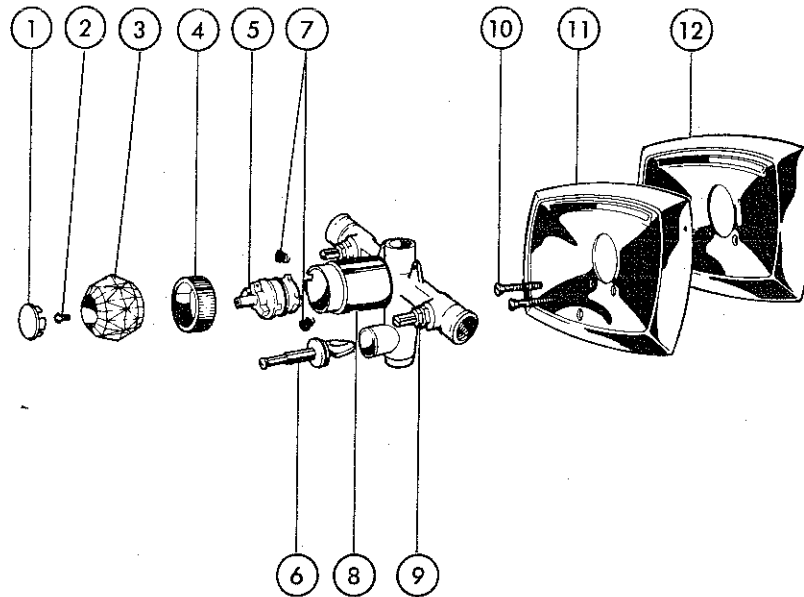

BATH VALVES

DELTA-MIX BATH VALVES
Non-pressure balance models

MODELS: 1602, 1606, 1612, 1622, 1636, 1646

▲ Refer to Page 54: Tub and Shower Accessories.

NOTE: Refer to chart for correct **Order Number** when ordering replacements.

KEY	PART DESCRIPTION	ORDER NUMBER	MODELS					
			1602	1606	1612	1622	1636	1646
①	Button	RP3558	●	●	●	●	●	●
②	Screw	RP5885	●	●	●	●	●	●
③	Handle w/Button & Screw	RP2392	●	●	●	●	●	●
④	Bonnet	RP6079	●	●	●	●	●	●
⑤	Stem Unit Assy.	RP1991	●	●	●	●	●	●
⑥	Diverter Assy.	RP5649		●			●	
⑦	Seats & Springs	RP4993	●	●	●	●	●	●
⑧	Sleeve	RP6081	●	●	●	●	●	●
⑨	Stop Stem Assy. WS	RP6185						WS Models Only
⑩	Screws (2)	RP196	●	●	●	●	●	●
⑪	Escutcheon w/Diverter	RP7580		●			●	
⑫	Escutcheon	RP7579	●		●	●		●

▲	Shower Head	RP6212				●	●	●
▲	Shower Arm	RP6023				●	●	●
▲	Shower Flange	RP6025				●	●	●
▲	Tub Spout—Non Diverter	RP5833			●		●	
▲	Tub Spout—Diverter	RP5834						●