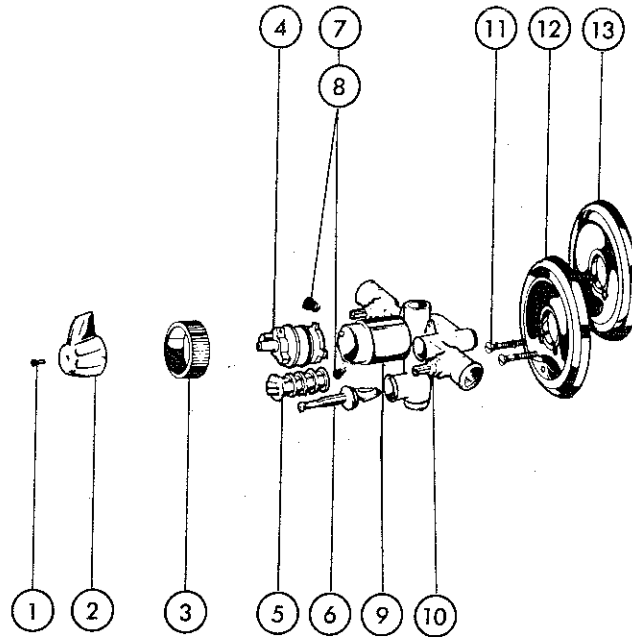

SCALD-GUARD BATH VALVES
Pressure balance models

MODELS: 1603*, 1603 HDF, 1607*, 1607 HDF, 1613*, 1623*,
1623 HDF, 1637*, 1637 HDF, 1645*, 1645 HDF

*Discontinued Models and/or Model Parts.
▲ Refer to Page 54: Tub and Shower Accessories.

NOTE: Refer to chart for correct **Order Number** when ordering replacements.

KEY	PART DESCRIPTION	ORDER NUMBER	MODELS													
			1603*	1603 HDF	1607*	1607 HDF	1613*	1623*	1623 HDF	1637*	1637 HDF	1645*	1645 HDF			
①	Screw	RP6119	●	●	●	●	●	●	●	●	●	●	●	●	●	●
②	Handle w/Screw	RP6117	●	●	●	●	●	●	●	●	●	●	●	●	●	●
③	Bonnet	RP6079	●	●	●	●	●	●	●	●	●	●	●	●	●	●
④	Stem Unit Assy.	RP1991	●	●	●	●	●	●	●	●	●	●	●	●	●	●
⑤	Balance Spool Assy.	RP574	●	●	●	●	●	●	●	●	●	●	●	●	●	●
⑥	Diverter Assy.	RP5649			●	●				●	●					
⑦	Seats & Springs	RP4993	●		●		●	●						●		
⑧	Seats & Seals	RP10700		●		●			●			●				●
⑨	Sleeve	RP6081	●	●	●	●	●	●	●	●	●	●	●	●	●	●
⑩	Stop Stem Assy. WS	RP2090	●	●	●	●	●	●	●	●	●	●	●	●	●	●
⑪	Screws (2)	RP196	●	●	●	●	●	●	●	●	●	●	●	●	●	●
⑫	Escutcheon w/Diverter	RP6107			●	●					●	●				
⑬	Escutcheon	RP6083	●	●			●	●	●						●	●
▲	Shower Head	RP6212								●	●	●	●	●	●	●
▲	Shower Arm	RP6023								●	●	●	●	●	●	●
▲	Shower Flange	RP6025								●	●	●	●	●	●	●
▲	Tub Spout—Non Diverter	RP5833						●				●	●			
▲	Tub Spout—Diverter	RP5834													●	●