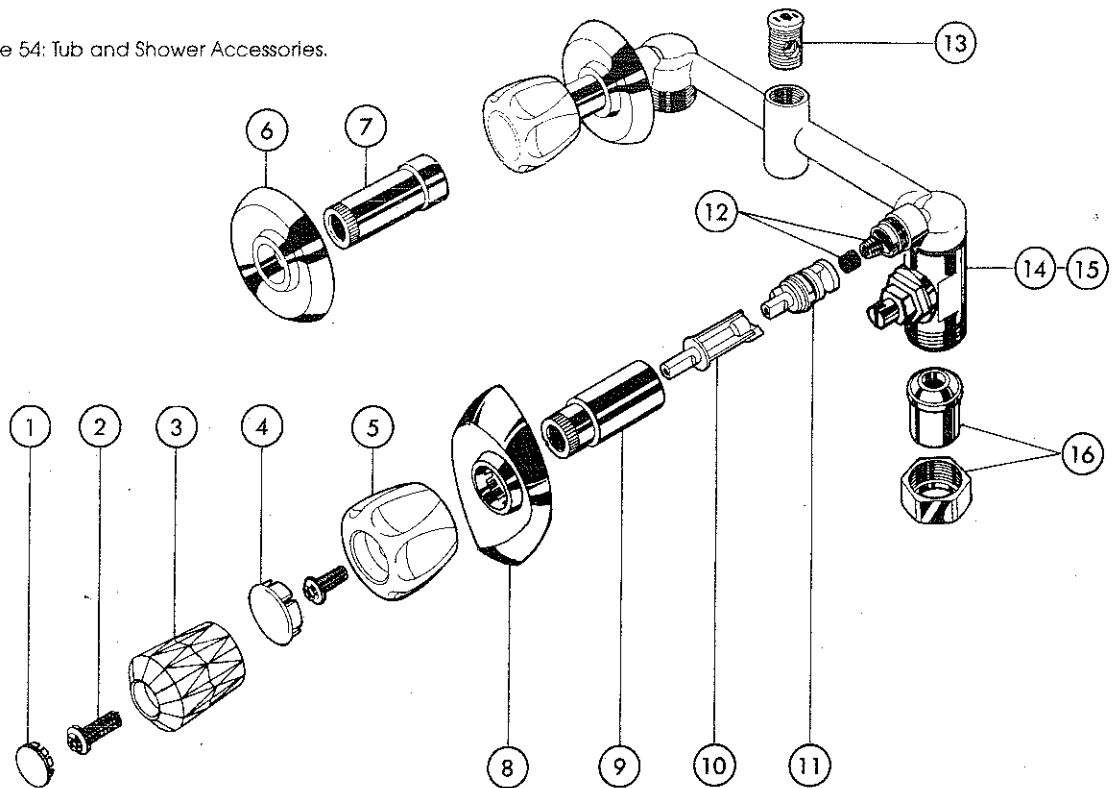

BATH VALVES

TWO HANDLE BATH VALVE 8" CENTERS

MODELS: 2650, 2650 C, 2650 WS, 2650 C WS, 2660, 2660 C, 2660 WS, 2660 C WS, 2670, 2670 C, 2670 WS, 2670 C WS, 2680, 2680 C, 2680 WS, 2680 C WS, 2676 C TP, 2676 C WS TP, 2686 C TP, 2686 C WS TP

▲ Refer to Page 54: Tub and Shower Accessories.

NOTE: Refer to chart for correct Order Number when ordering replacements.

KEY	PART DESCRIPTION	ORDER NUMBER	MODELS																				
			2650	2650 C	2650 WS	2650 C WS	2660	2660 C	2660 WS	2660 C WS	2670	2670 C	2670 WS	2670 C WS	2680	2680 C	2680 WS	2680 C WS	2676 C TP	2676 C WS TP	2686 C TP	2686 C WS TP	
①	Button Set	RP10208	●	●	●	●	●	●	●	●	●	●	●	●	●	●	●	●	●	●	●	●	
②	Screw	RP5885	●	●	●	●	●	●	●	●	●	●	●	●	●	●	●	●	●	●	●	●	
③	Handles w/Button Set & Screws	RP10207	●	●	●	●	●	●	●	●	●	●	●	●	●	●	●	●	●	●	●	●	
④	Button Set	RP5692	●	●	●	●	●	●	●	●	●	●	●	●	●	●	●	●	●	●	●	●	
⑤	Handles w/Button Set & Screws	RP5693	●	●	●	●	●	●	●	●	●	●	●	●	●	●	●	●	●	●	●	●	
⑥	Escutcheon	RP10800	●	●	●	●	●	●	●	●	●	●	●	●	●	●	●	●	●	●	●	●	
⑦	Sleeve	RP10801	●	●	●	●	●	●	●	●	●	●	●	●	●	●	●	●	●	●	●	●	
⑧	Escutcheon	RP6148						●	●												●	●	
⑨	Sleeve	RP10802						●	●													●	●
⑩	Extender	RP10106	●	●	●	●	●	●	●	●	●	●	●	●	●	●	●	●	●	●	●	●	
⑪	Stem Unit Assy.	RP1740	●	●	●	●	●	●	●	●	●	●	●	●	●	●	●	●	●	●	●	●	
⑫	Seats & Springs	RP4993	●	●	●	●	●	●	●	●	●	●	●	●	●	●	●	●	●	●	●	●	
⑬	Ejector	RP6191	●	●	●	●	●	●	●	●	●	●	●	●	●	●	●	●	●	●	●	●	
⑭	Stop Stem Assy. (Copper) WS	RP2375																				●	●
⑮	Stop Stem Assy. (Universal) WS	RP6185																				●	●
⑯	Nut & Tailpiece	RP6203	●	●	●	●	●	●	●	●	●	●	●	●	●	●	●	●	●	●	●	●	
▲	Shower Head	RP6122										●	●	●	●	●	●	●	●	●	●	●	
▲	Shower Arm	RP6023										●	●	●	●	●	●	●	●	●	●	●	
▲	Shower Flange	RP6025										●	●	●	●	●	●	●	●	●	●	●	
▲	Tub Spout-Non Diverter	RP5833						●	●	●	●												
▲	Tub Spout-Diverter	RP5834						●	●	●	●											●	●