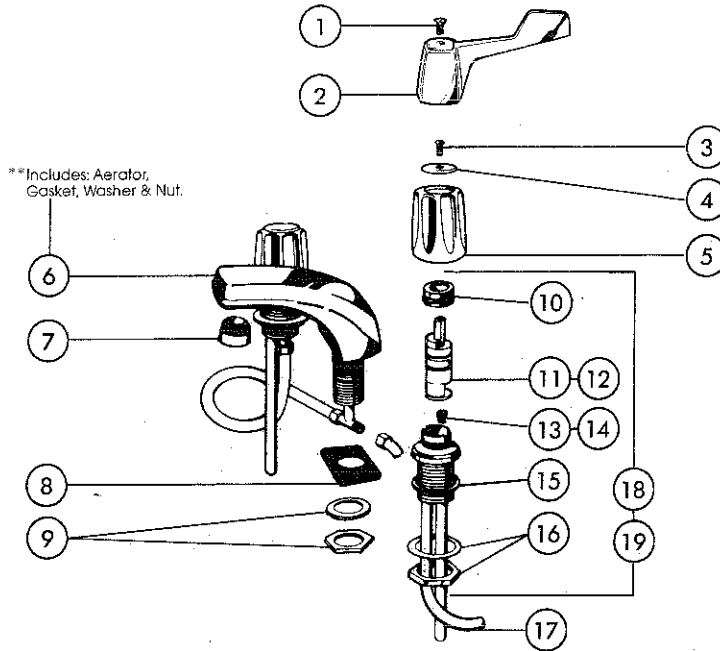

LAVATORY FAUCETS

TWO HANDLE LAVATORY WIDESPREAD

MODELS: 3548*, 3548 HDF, 3549*, 3549 HDF

*Discontinued Models and/or Model Parts.
▲ Refer to Page 22: Lavatory Drain Assemblies.

NOTE: Refer to chart for correct **Order Number** when ordering replacements.

KEY	PART DESCRIPTION	ORDER NUMBER	MODELS			
			3548*	3548 HDF	3549*	3549 HDF
①	Screw	RP6401			●	●
②	Handle w/Screw	RP7404			●	●
③	Screw (2)	RP6379	●	●		
④	Button Set	RP6377	●	●		
⑤	Handle (1)	RP4381	●	●		
⑥	Spout Assy.**	RP6381	●	●	●	●
⑦	Aerator—Vandal Resistant	RP246	●	●	●	●
⑧	Gasket	RP6243	●	●	●	●
⑨	Nut & Washer	RP6087	●	●	●	●
⑩	Bonnet (2)	RP6060	●	●	●	●
⑪	Stem Unit Assy.	RP1740	●		●	
⑫	Stem Unit Assy. (WORKFORCE)	RP8230		●		●
⑬	Seats & Springs	RP4993	●		●	
⑭	Seats & Seals	RP10700		●		●
⑮	Gasket	RP6052	●	●	●	●
⑯	Nut & Washer (2)	RP9519	●	●	●	●
⑰	Hose (1)	RP6050	●	●	●	●
⑱	End Valve Assy.	RP4257	●	●	●	●
⑲	End Valve Assy.	RP4258				WF Models Only
▲	Complete Grid Strainer Assy.	RP6346	●	●	●	●