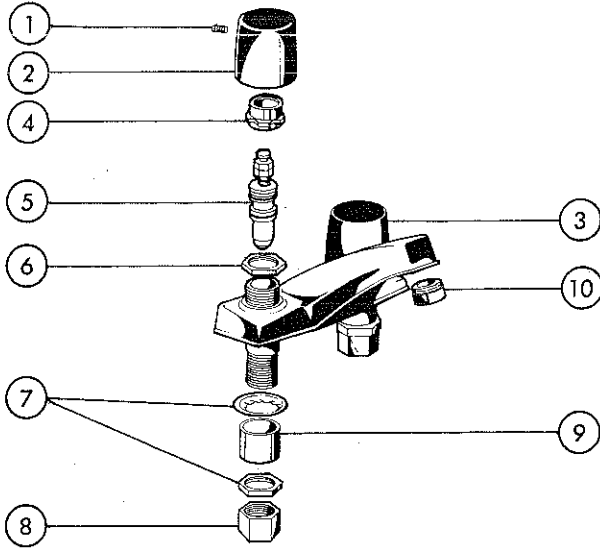

UTILITY FAUCETS

SLOW SELF-CLOSING LAVATORY FAUCET

MODELS: 2507*, 2507 HDF, 2517*, 2517 HDF

*Discontinued Model and/or Model Parts.
▲ Refer to Page 22: Lavatory Drain Assemblies.