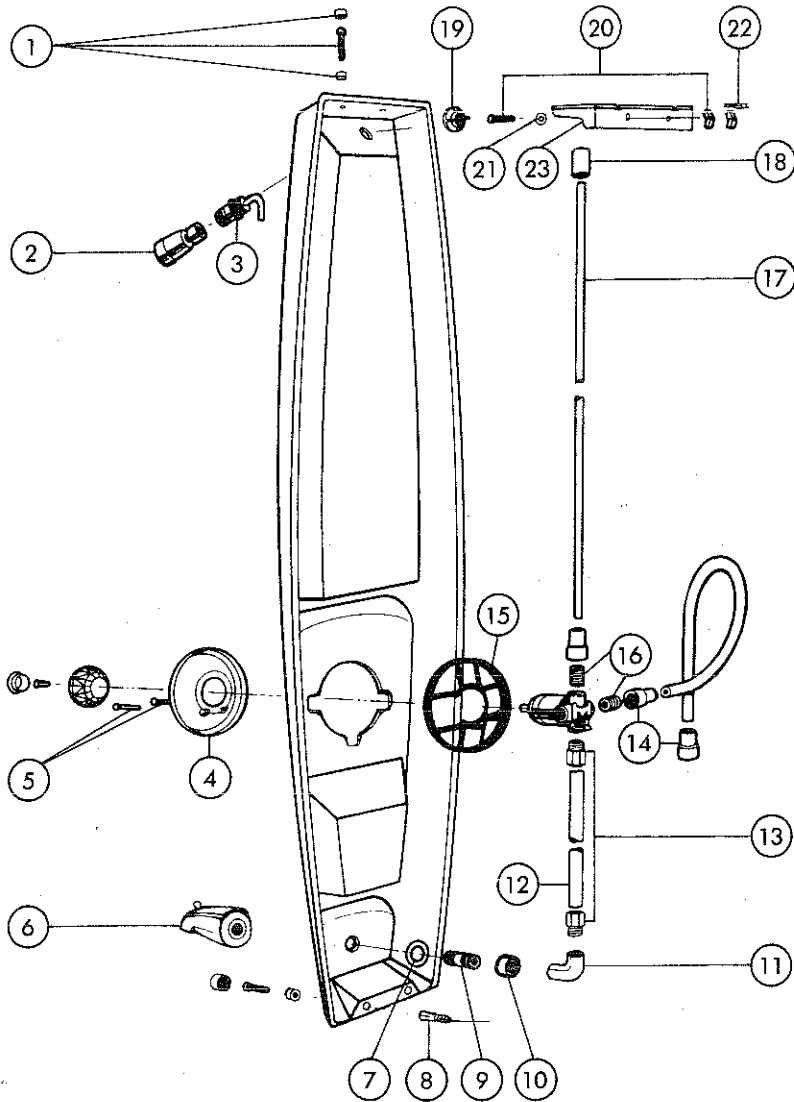

SHOWER-UP™

SHOWER-UP™
Non-pressure balance models

MODELS: 77 Shower
88 Tub and Shower

NOTE: Refer to chart for correct Order Number when ordering replacements.

MODELS

KEY	PART DESCRIPTION	ORDER NUMBER	MODELS	
			77	88
1	Snap Caps, Screws & Cups (2)	RP10720	●	●
2	Shower Head	RP6122	●	●
3	Shower Arm	RP10721	●	●
4	Escutcheon	RP5883	●	●
5	Screws	RP196	●	●
6	Tub Spout	RP5834		●
7	Washer	RP6184		●
8	Plastic Anchors (2)	RP10731	●	●
9	Long Nipple	RP10727		●
10	Spacer	RP10730		●
11	Elbow	RP10729		●
12	Tubing	RP10728		●
13	Adapter	RP10803		●
14	Adapter	10121	●	●
15	Mounting Bracket	RP3888	●	●
16	Nipple	RP10725	●	●
17	40' Tubing (3)	RP10506	●	●
18	Coupling	10000	●	●
19	Nut	RP6183	●	●
20	Taggie Bolts & Nuts (2)	RP10724	●	●
21	Lockwashers (2)	RP10748	●	●
22	Clips (2)	RP10722	●	●
23	Mounting Bracket	RP10723	●	●
24	Gasket	RP10744	●	●