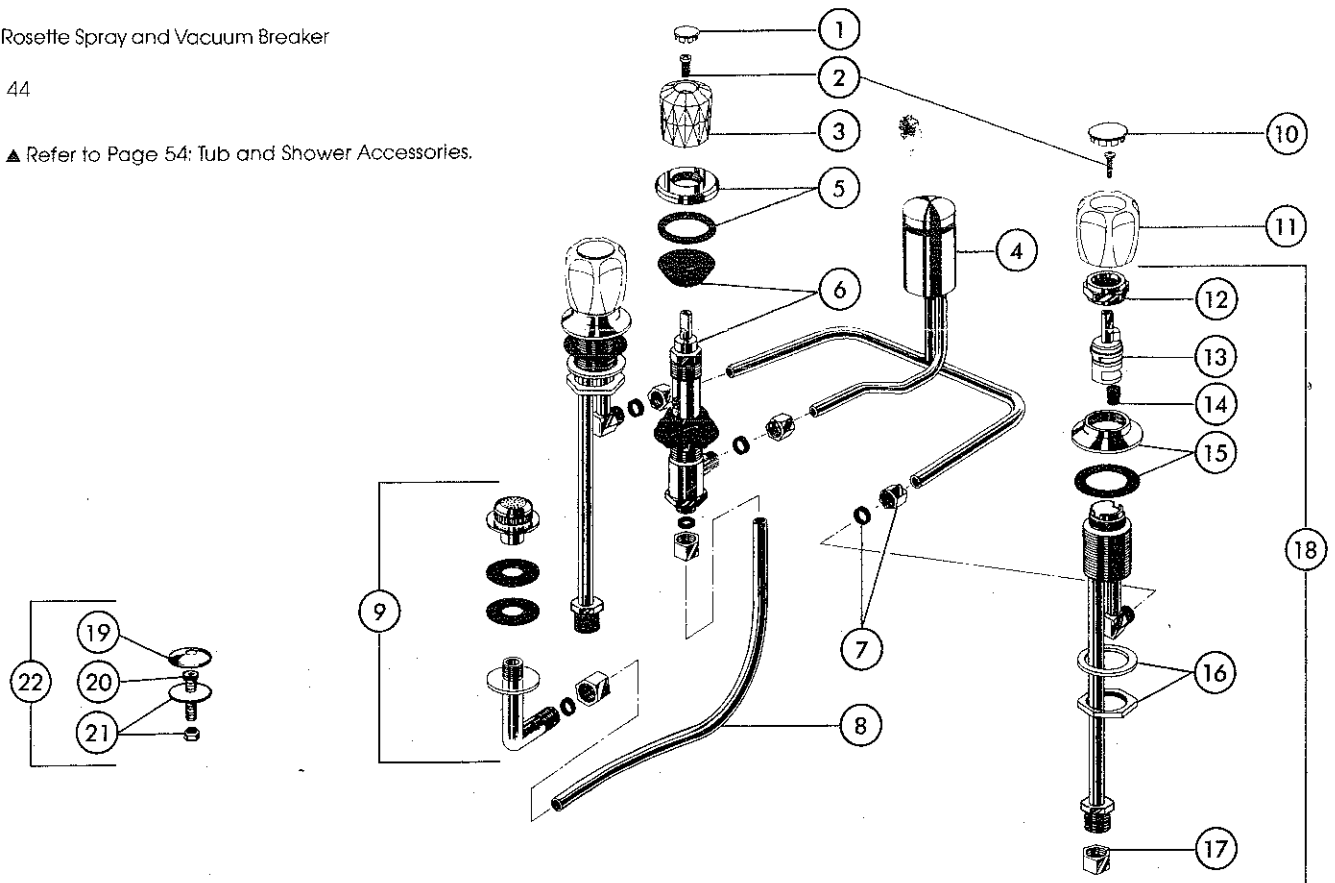

BIDET VALVE

BIDET
Pop-Up, Rosette Spray and Vacuum Breaker

MODEL: 44

▲ Refer to Page 54: Tub and Shower Accessories.

NOTE: Refer to chart for correct **Order Number** when ordering replacements.

MODEL

KEY	PART DESCRIPTION	ORDER NUMBER	44
①	Button	RP10090	●
②	Screw	RP5885	●
③	Handle w/Button & Screw	RP10091	●
④	Vacuum Breaker	RP10096	●
⑤	Base w/Gasket	RP10092	●
⑥	Directional Valve Assy.	RP10093	●
⑦	Nut & Gasket	RP10095	●
⑧	Supply Tube	RP10094	●
⑨	Rosette Spray	RP10089	●
⑩	Button Set	RP5692	●
⑪	Handle w/Buttons & Screws	RP5693	●
⑫	Bonnet	RP6060	●
⑬	Stem Unit	RP1740	●
⑭	Seats & Springs	RP4993	●
⑮	Base w/Gasket	RP6409	●
⑯	Nut & Washer	RP6054	●
⑰	Nut	RP10098	●
⑱	End Valve Assy.	RP10097	●
⑲	Flange	RP5859	●
⑳	Sleeve	RP5865	●
㉑	Nut & Washer	RP5869	●
㉒	Rod Guide Assy. (Complete)	RP24	●
▲	Complete Pop-up Assy.	RP5651	●