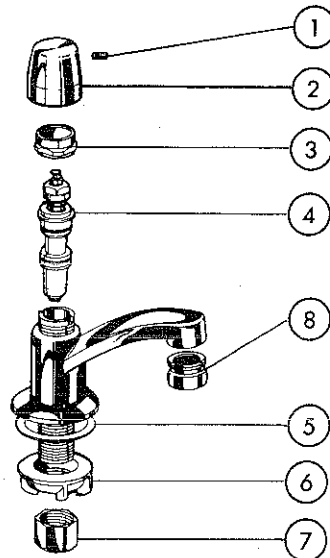

LOW SELF-CLOSING BASIN FAUCET

MODELS: 701*, 701 HDF

*Discontinued Model and/or Model Parts.