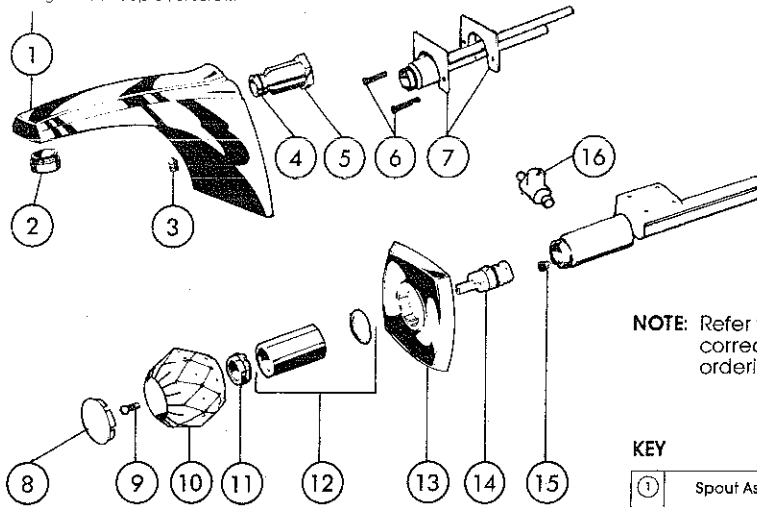

WIDESPREAD BATH FAUCET

TWO HANDLE WALL MOUNT ROMAN TUB FAUCET

MODELS: 2714, 2714 G, 2714 SG, 2714 CG, 2714 BC, 909

*Includes: Stream Straightener, Adapter, & Screw.

NOTE: Refer to chart for correct Order Number when ordering replacements.

KEY	PART DESCRIPTION	ORDER NUMBER	MODELS					
			2714	2714 G	2714 SG	2714 CG	2714 BC	909
①	Spout Assy.*	RP7534	●					
		RP7534 G		●				
		RP7534 SG			●			
		RP7534 CG				●		
		RP7534 BC					●	
		RP7535						●
②	Stream Straightener Assy.	RP5241	●					
		RP5241 G		●				
		RP5241 SG			●			
		RP5241 CG				●		
		RP5241 BC					●	
		RP6393						●
③	Set Screw	RP152	●	●	●	●	●	●
④	"O" Ring	RP7536	●	●	●	●	●	●
⑤	Adapter w/"O" Ring	RP7537	●	●	●	●	●	●
⑥	Screws (2)	RP6164	●	●	●	●	●	●
⑦	Bracket (2)	RP6166	●	●	●	●	●	●
⑧	Button Set	RP6113	●	●	●	●	●	●
		RP6320						●
⑨	Screw	RP5885	●	●	●	●	●	●
⑩	Handle	RP2390	●	●	●	●	●	●
		RP4231						●
⑪	Bonnet (2)	RP6060	●					
		RP6060 CG		●	●	●	●	
		RP6264						●
⑫	Sleeve Assy.	RP6177	●					
		RP6177 G		●				
		RP6177 SG			●			
		RP6177 BC				●		
		RP7538					●	●
⑬	Escutcheon	RP6150	●					
		RP6150 G		●				
		RP6150 SG			●			
		RP6150 CG				●		
		RP6150 BC					●	
		RP7539						●
⑭	Stem Unit Assy.	RP1740	●	●	●	●	●	●
⑮	Seats & Springs	RP4993	●	●	●	●	●	●
⑯	Tee	RP6156	●	●	●	●	●	●