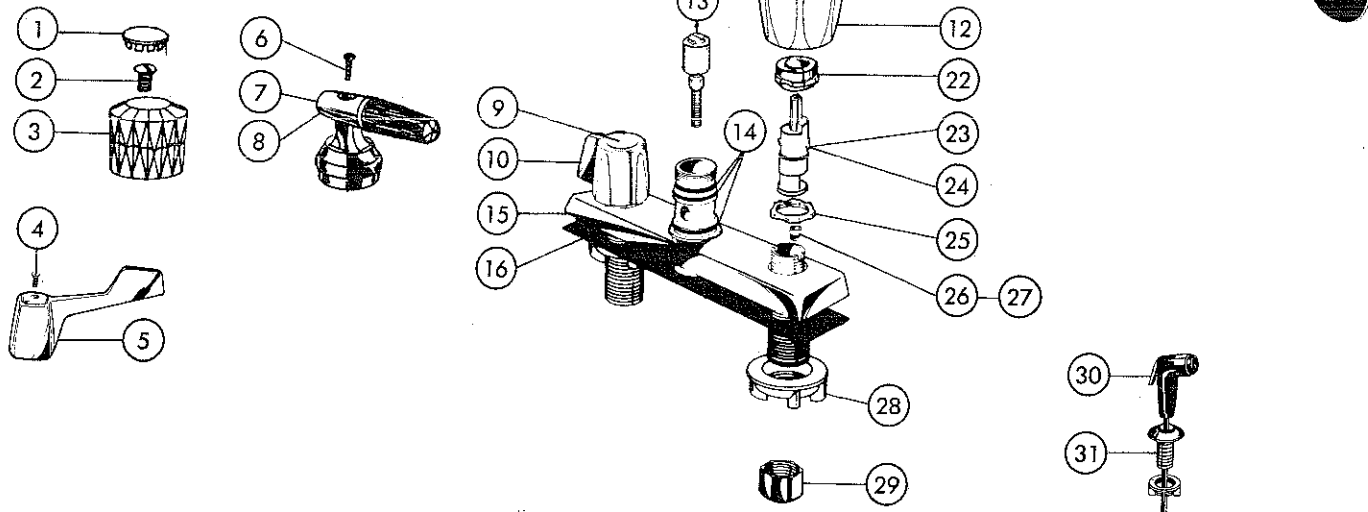

KITCHEN FAUCETS

TWO HANDLE KITCHEN DECK

MODELS: 2100, 2100 HDF, 2102, 2102 OAK, 2102 ROS, 2106 TP, 2109*, 2109 HDF, 2110, 2112, 2400, 2400 HDF, 2402, 2402 OAK, 2402 ROS, 2406 TP

*Discontinued Models and/or Model Parts.

NOTE: Refer to chart for correct Order Number when ordering replacements.

MODELS

KEY	PART DESCRIPTION	ORDER NUMBER	MODELS																																						
			2100	2100 HDF	2102	2102 OAK	2102 ROS	2106 TP	2109*	2109 HDF	2110	2112	2400	2400 HDF	2402	2402 OAK	2402 ROS	2406 TP																							
1	Button Set	RP10208																																							
2	Screw	RP5885																																							
3	Handle	RP10207																																							
4	Screw	RP6401																																							
5	Handle w/Screw	RP7404																																							
6	Screw	RP7527																																							
7	Handle w/Screw	RP10107 OAK																																							
8	Handle w/Screw	RP10107 ROS																																							
9	Button Set	RP2412																																							
10	Handles w/Buttons & Screws	RP6062																																							
11	Button Set	RP5692																																							
12	Handles w/Buttons & Screws	RP5693																																							
13	Diverter Assy.	RP6073																																							
14	"O" Ring	RP2055																																							
15	Escutcheon	RP6066																																							
16	Gasket	RP6075																																							
17	Spout Nut	RP6070																																							
18	Spout Assy.	RP5650																																							
19	Aerator	RP330																																							
20	Swivel Aerator	RP2189																																							
21	Aerator-Vandal Resistant	RP246																																							
22	Bonnet	RP6060																																							
23	Stem Unit Assy.	RP1740																																							
24	Stem Unit Assy. (WORKFORCE)	RP8230																																							
25	Lock Nut (2)	RP6064																																							
26	Seats & Springs	RP4993																																							
27	Seats & Seals	RP10700																																							
28	Nut (2)	RP6183																																							
29	Nut (2)	RP5861																																							
30	Hose & Spray	RP6077																																							
31	Support Assy.	RP6015