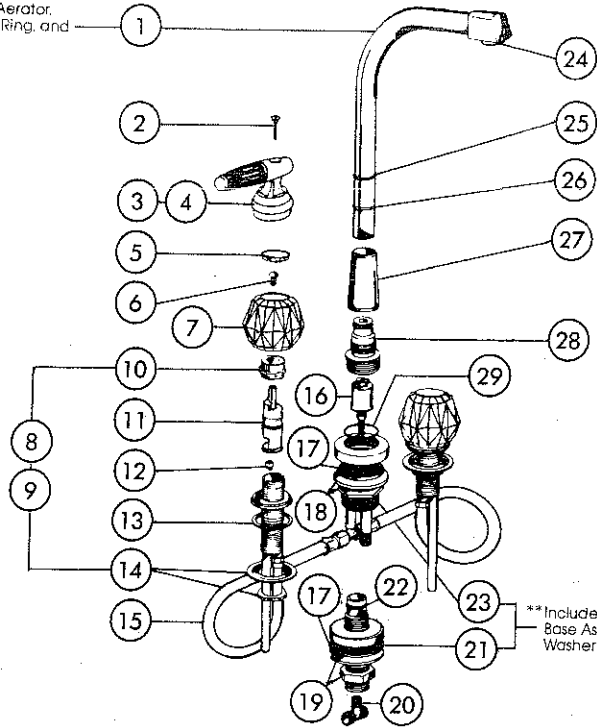

KITCHEN FAUCET

TWO HANDLE WATERFALL WIDESPREAD KITCHEN DECK

MODELS: 2274, 2276, 2276 OAK, 2276 ROS

*Includes: Aerator, Retaining Ring, and "O" Ring.

**Includes: "O" Ring, Base Assy, Gasket, Washer & Nut.

NOTE: Refer to chart for correct Order Number when ordering replacements.

MODELS

KEY	PART DESCRIPTION	ORDER NUMBER	MODELS			
			2274	2276	2276 OAK	2276 ROS
①	Spout Assy.*	RP4802	●	●	●	●
②	Screw	RP7527			●	●
③	Handle	RP10107 OAK			●	
④	Handle	RP10107 ROS				●
⑤	Button Set	RP6113	●	●		
⑥	Screw	RP5885	●	●		
⑦	Handle (1)	RP2390	●	●		
⑧	End Valve Assy.	RP4257	●	●	●	●
⑨	End Valve Assy. WF	RP4258				WF Models Only
⑩	Bonnet (2)	RP6060	●	●	●	●
⑪	Stem Unit Assy.	RP1740	●	●	●	●
⑫	Seats & Springs	RP4993	●	●	●	●
⑬	Gasket	RP6052	●	●	●	●
⑭	Nut & Washer (2)	RP9519	●	●	●	●
⑮	Hose (1)	RP6050	●	●	●	●
⑯	Diverter Assy.	RP6073		●	●	●
⑰	Gasket	RP6052	●	●	●	●
⑱	Nut & Washer	RP6054	●			
⑲	Nut & Washer	RP6056		●	●	●
⑳	Tee	RP6341	●			
㉑	Body Assy. **	RP7451	●			
㉒	"O" Ring	RP6048	●	●	●	●
㉓	Body Assy. **	RP7450		●	●	●
㉔	Aerator	RP330	●	●	●	●
㉕	"O" Ring	RP5863	●	●	●	●
㉖	Retaining Ring	RP6227	●	●	●	●
㉗	Bonnet	RP6225	●	●	●	●
㉘	Adapter	RP7448		●	●	●
㉙	"O" Ring	RP7449		●	●	●
⑳	Hose & Spray Assy.	RP6335		●	●	●
㉑	Support Assy.	RP6015		●	●	●