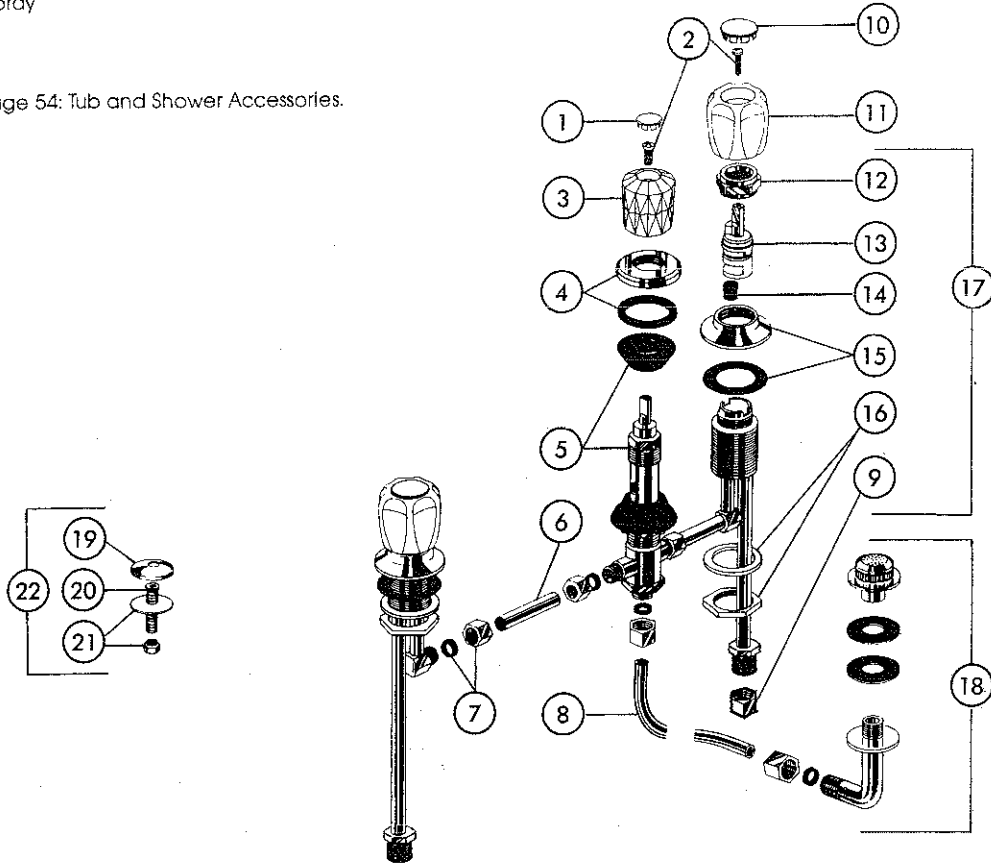

BIDET VALVE

BIDET
Pop-Up and Rosette Spray

MODEL: 33

▲ Refer to Page 54: Tub and Shower Accessories.

NOTE: Refer to chart for correct **Order Number** when ordering replacements.

MODEL:

KEY	PART DESCRIPTION	ORDER NUMBER	33
①	Button	RP10090	●
②	Screw	RP5885	●
③	Handle w/Button & Screw	RP10091	●
④	Base w/Gasket	RP10092	●
⑤	Directional Valve Assy.	RP10099	●
⑥	Tube	RP10798	●
⑦	Nut & Gasket	RP10095	●
⑧	Supply Tube	RP10094	●
⑨	Nut	RP10098	●
⑩	Button Set	RP5692	●
⑪	Handle w/Buttons & Screws	RP5693	●
⑫	Bonnet	RP6060	●
⑬	Stem Unit	RP1740	●
⑭	Seats & Springs	RP4993	●
⑮	Base w/Gasket	RP6409	●
⑯	Nut & Washer	RP6054	●
⑰	End Valve Assy.	RP10097	●
⑱	Rosette Spray	RP10089	●
⑲	Flange	RP5859	●
⑳	Steeve	RP5865	●
㉑	Nut & Washer	RP5869	●
㉒	Rod Guide Assy. (Complete)	RP24	●

▲	Complete Pop-up Assy.	RP5651	●