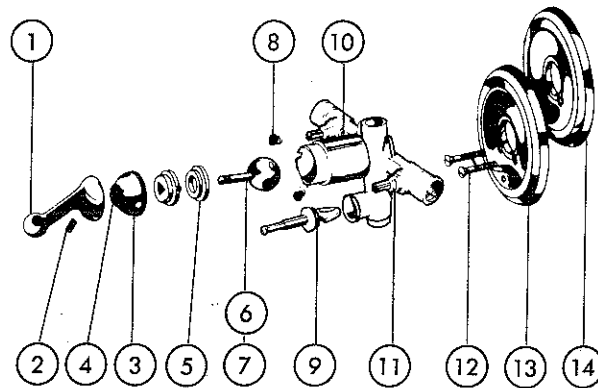

SINGLE LEVER BATH VALVES
Non-pressure balance models

MODELS: 601, 601 HDF, 605, 605 HDF, 611, 611 HDF, 621, 621 HDF, 635, 635 HDF, 641, 641 HDF

▲ Refer to Page 54: Tub and Shower Accessories.

NOTE: Refer to chart for correct **Order Number** when ordering replacements.

			MODELS											
KEY	PART DESCRIPTION	ORDER NUMBER	601	601 HDF	605	605 HDF	611	611 HDF	621	621 HDF	635	635 HDF	641	641 HDF
①	Handle w/Set Screw	RP90	●	●	●	●	●	●	●	●	●	●	●	●
②	Set Screw	RP152	●	●	●	●	●	●	●	●	●	●	●	●
③	Cap Assy. w/Adjusting Ring	RP50	●	●	●	●	●	●	●	●	●	●	●	●
④	Adjusting Ring	RP250	●	●	●	●	●	●	●	●	●	●	●	●
⑤	Cam Assy.	RP61	●	●	●	●	●	●	●	●	●	●	●	●
⑥	Ball Assy.	RP70	●		●		●		●		●		●	
⑦	Ball Assy. (WORKFORCE)	RP10797		●		●		●		●		●		●
⑧	Seats & Springs	RP4993	●		●		●		●		●		●	
⑨	Diverter Assy.	RP5649			●	●					●	●		
⑩	Sleeve	RP5893	●	●	●	●	●	●	●	●	●	●	●	●
⑪	Stop Stem Assy. WS	RP6185	WS Models Only											
⑫	Screws (2)	RP196	●	●	●	●	●	●	●	●	●	●	●	●
⑬	Escutcheon	RP6046			●	●					●	●		
⑭	Escutcheon	RP5883	●	●			●	●	●	●			●	●
▲	Shower Head	RP6122							●	●	●	●	●	●
▲	Shower Flange	RP6025							●	●	●	●	●	●
▲	Shower Arm	RP6023							●	●	●	●	●	●
▲	Tub Spout—Diverter	RP5834									●	●	●	●
▲	Tub Spout—Non Diverter	RP5833					●	●