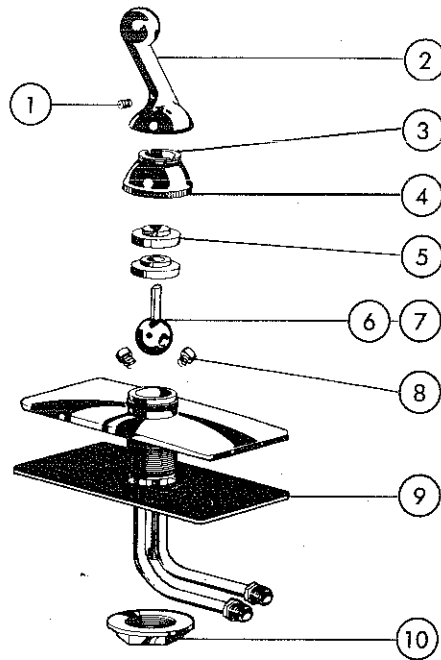

UTILITY FAUCETS

SINGLE HANDLE SHAMPOO BOWL VALVE

MODELS: 560*, 560 HDF

*Discontinued Models and/or Model Parts.

NOTE: Refer to chart for correct Order Number when ordering replacements.

MODELS

KEY	PART DESCRIPTION	ORDER NUMBER	MODELS	
			560*	560 HDF
①	Set Screw	RP152	●	●
②	Handle w/Set Screw	RP90	●	●
③	Adjusting Ring	RP250	●	●
④	Cap Assy. w/Adjusting Ring	RP50	●	●
⑤	Cam Assy.	RP61	●	●
⑥	Ball Assy.	RP70	●	●
⑦	Ball Assy. (WORKFORCE)	RP10797	●	●
⑧	Seats & Springs	RP4993	●	●
⑨	Gasket	RP5890	●	●
⑩	Nut	RP5856	●	●