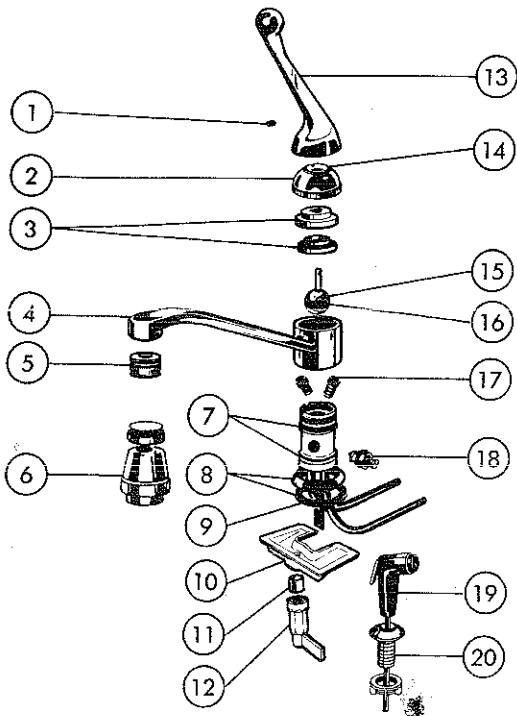

SINGLE LEVER SINGLE MOUNT

MODELS: 101, 101 HDF, 111, 111 HDF, 175, 175 HDF

NOTE: Refer to chart for correct Order Number when ordering replacements.

KEY	PART DESCRIPTION	ORDER NUMBER	MODELS					
			101	101 HDF	111	111 HDF	175	175 HDF
1	Set Screw	RP152	●	●	●	●	●	
2	Cap Assy. w/Adjusting Ring	RP50	●	●	●	●	●	
3	Cam Assy.	RP61	●	●	●	●	●	
4	Spout (8")	RP5654	●	●	●	●	●	
5	Aerator	RP330	●	●		●	●	
6	Swivel Aerator	RP2189			●	●		
7	"O" Ring	RP25	●	●	●	●	●	
8	Base w/Gasket	RP5786	●	●	●	●	●	
9	Gasket	RP5857	●	●	●	●	●	
10	Washer	RP6893	●	●	●	●	●	
11	Spacer	RP6894	●	●	●	●	●	
12	Wrench	RP5785	●	●	●	●	●	
13	Handle w/Set Screw	RP2393	●	●	●	●	●	
14	Adjusting Ring	RP250	●	●	●	●	●	
15	Ball Assy.	RP70	●		●		●	
16	Ball Assy. (WORKFORCE)	RP10797		●			●	
17	Seats & Springs	RP4993	●		●			
18	Diverter Assy.	RP320				●	●	
19	Hose & Spray Assy.	RP6011					●	
20	Support Assy.	RP6015					●