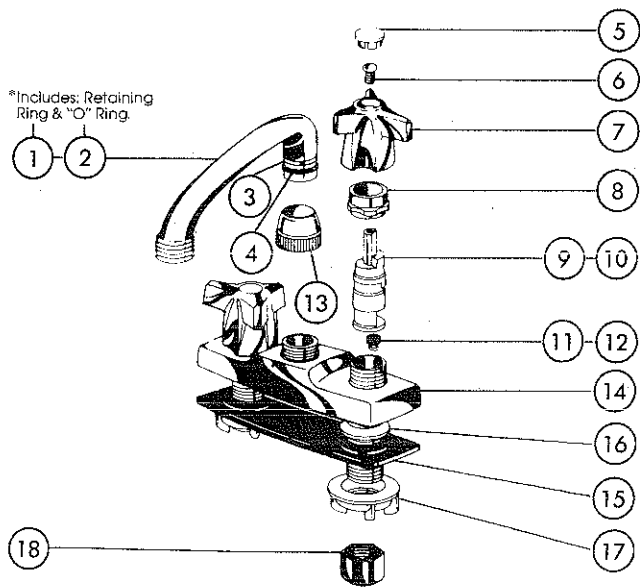

TWO HANDLE LAUNDRY FAUCET

MODELS: 2121, 2121 HDF, 2123, 2123 HDF