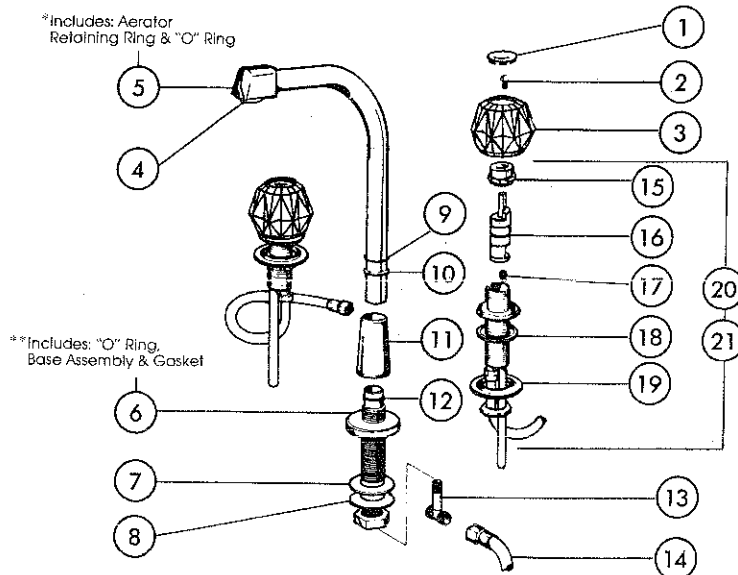

TWO HANDLE WATERFALL WIDESPREAD LAVATORY

MODELS: 3576, 3576 WF

▲ Refer to Page 22: Lavatory Drain Assemblies.