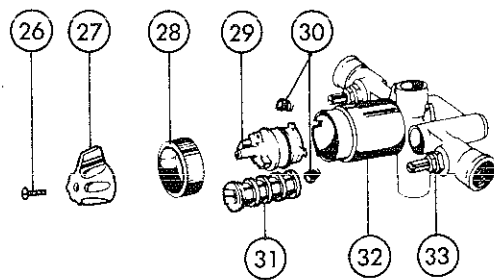

SHOWER-UP™

SHOWER-UP™
Pressure balance models

MODELS: 79 Shower
89 Tub and Shower

NOTE: Refer to chart for correct **Order Number** when ordering replacements.

MODELS

KEY	PART DESCRIPTION	ORDER NUMBER	MODELS	
			79	89
①	Snap Caps, Screws & Cups (2)	RP10720	●	●
②	Shower Head	RP6212	●	●
③	Shower Arm	RP10721	●	●
④	Escutcheon	RP6083	●	●
⑤	Screws	RP196	●	●
⑥	Tub Spout	RP5834		●
⑦	Washer	RP6481		●
⑧	Plastic Anchors (2)	RP10731	●	●
⑨	Long Nipple	RP10727		●
⑩	Spacer	RP10730		●
⑪	Elbow	RP10729		●
⑫	Adapter	RP10803		●
⑬	Tubing	RP10728		●
⑭	Adapter	10121	●	●
⑮	Elbow	RP10726	●	●
⑯	Nipple	RP10725	●	●
⑰	Mounting Bracket	RP3888	●	●
⑱	40" Tubing (3)	RP10506	●	●
⑲	Coupling	10000	●	●
⑳	Nut	RP6483	●	●
㉑	Toggle Bolts & Nuts (2)	RP10724	●	●
㉒	Lockwashers (2)	RP10748	●	●
㉓	Clips (2)	RP10722	●	●
㉔	Mounting Bracket	RP10723	●	●
㉕	Gasket	RP10744	●	●