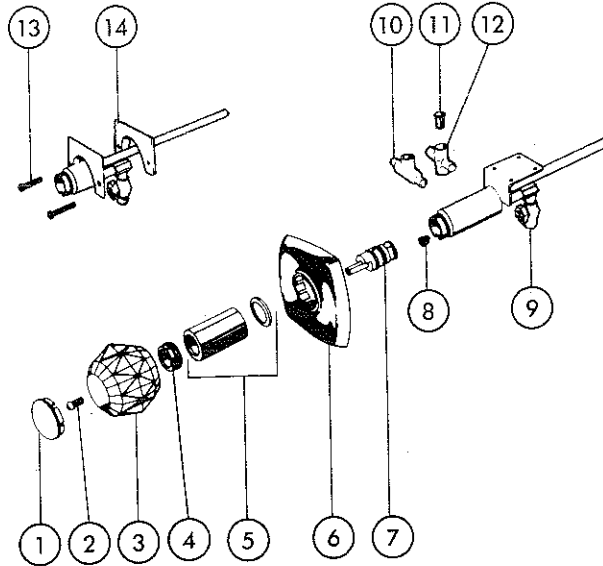

BATH VALVES

TWO HANDLE BATH VALVE—FIBERGLASS OR FLEXIBLE MOUNT

MODELS: 2702, 2716*, 2716 SG*, 2726*, 2726 SG*, 2736 SG, 2746

*Discontinued Models and/or Model Parts.
▲ Refer to Page 54: Tub and Shower Accessories.

NOTE: Refer to chart for correct Order Number when ordering replacements.

KEY	PART DESCRIPTION	ORDER NUMBER	MODELS						
			2702	2716*	2716 SG*	2726*	2726 SG*	2736 SG	2746
①	Button Set	RP6113	●	●	●	●	●	●	
②	Screw	RP5885	●	●	●	●	●	●	
③	Handle (1)	RP2390	●	●	●	●	●	●	
④	Bonnet (2)	RP6060	●	●	●	●	●	●	
		RP6060 SG			●	●	●	●	
⑤	Sleeve Assy.	RP6177	●	●	●	●	●	●	
		RP6177 SG			●	●	●	●	
⑥	Escutcheon	RP6150	●	●	●	●	●	●	
		RP6150 SG			●	●	●	●	
⑦	Stem Unit Assy.	RP1740	●	●	●	●	●	●	
⑧	Seats & Springs	RP4993	●	●	●	●	●	●	
⑨	Stop Stem Assy. WS	RP2375	WS Models Only						
⑩	Tee	RP6156		●	●	●	●	●	
⑪	Cross w/Venturi	RP6158	●					●	
⑫	Venturi	RP6154	●					●	
⑬	Screw (2)	RP6164	●	●	●	●	●	●	
⑭	Bracket (2)	RP6166	●	●	●	●	●	●	
▲	Shower Head	RP6152				●		●	
		RP6152 SG					●	●	
▲	Shower Arm	RP6023			●			●	
		RP6023 SG					●	●	
▲	Shower Flange	RP6025			●			●	
		RP6025 SG					●	●	
▲	Tub Spout—Non Diverter	RP5833		●					
		RP5833 SG			●				
▲	Tub Spout—Diverter	RP5834						●	
		RP6021 SG						●