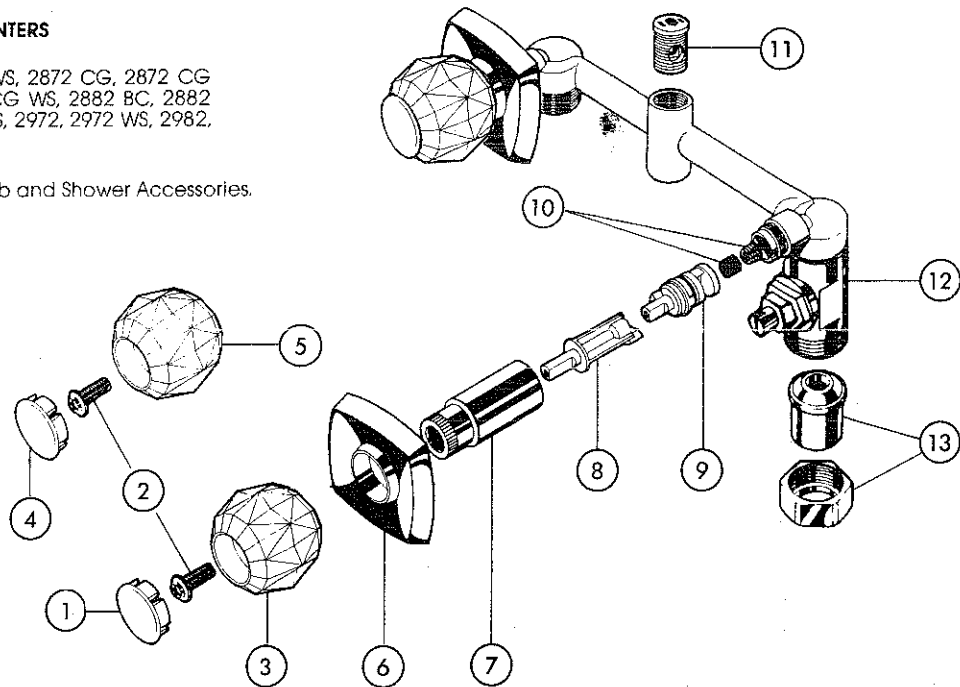

TWO HANDLE BATH VALUE 8" CENTERS

MODELS: 2862 CG, 2862 CG WS, 2872 CG, 2872 CG WS, 2882 CG, 2882 CG WS, 2882 BC, 2882 BC WS, 2962, 2962 WS, 2972, 2972 WS, 2982, 2982 WS

▲ Refer to Page 54: Tub and Shower Accessories.

NOTE: Refer to chart for correct **Order Number** when ordering replacements.

KEY	PART DESCRIPTION	ORDER NUMBER	MODELS														
			2862 CG	2862 CG WS	2872 CG	2872 CG WS	2882 CG	2882 CG WS	2882 BC	2882 BC WS	2962	2962 WS	2972	2972 WS	2982	2982 WS	
①	Button Set	RP6413	●	●	●	●	●	●	●	●	●	●	●	●	●	●	
②	Screw	RP5885	●	●	●	●	●	●	●	●	●	●	●	●	●	●	
③	Handle	RP2390	●	●	●	●	●	●	●	●	●	●	●	●	●	●	
④	Button Set	RP6320															
⑤	Handle w/Button Set & Screw	RP4231															
⑥	Escutcheon	RP7539															
		RP6150 CG	●	●	●	●	●	●	●	●	●	●	●	●	●	●	
		RP6150 BC							●	●							
⑦	Sleeve	RP10151	●	●	●	●	●	●	●	●	●	●	●	●	●	●	
		RP10802 BC							●	●							
⑧	Extender	RP10106	●	●	●	●	●	●	●	●	●	●	●	●	●	●	
⑨	Stem Unit Assy.	RP1740	●	●	●	●	●	●	●	●	●	●	●	●	●	●	
⑩	Seat & Springs	RP4993	●	●	●	●	●	●	●	●	●	●	●	●	●	●	
⑪	Ejector	RP6191	●	●	●	●	●	●	●	●	●	●	●	●	●	●	
⑫	Stop Stem Assy. (Universal) WS	RP6185		●		●		●		●		●		●		●	
⑬	Nut & Tailpiece	RP6203	●	●	●	●	●	●	●	●	●	●	●	●	●	●	
▲	Shower Head	RP6218 BC													●	●	
		RP6218 CG			●	●	●	●	●								
		RO6303												●	●	●	●
▲	Shower Arm	RP6023 CG			●	●	●	●	●								
		RP6023 BC								●	●						
		RP6278											●	●	●	●	●
▲	Shower Flange	RP6025 CG			●	●	●	●	●								
		RP6025 BC								●	●						
		RP6280											●	●	●	●	●
▲	Tub Spout-Non Diverter	RP7893 CG	●	●													
		RP6301													●	●	
▲	Tub Spout-Diverter	RP7533 BC													●	●	
		RP7533 CG					●	●									
		RP6646														●	●