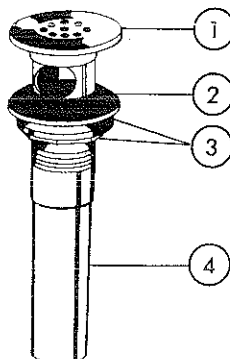

LAVATORY GRID STRAINER

MODEL: 6346

NOTE: Refer to chart for correct **Order Number** when ordering replacements.

MODEL

KEY	PART DESCRIPTION	ORDER NUMBER	RP6346
①	Grid Flange	RP6344	●
②	Gasket	RP6142	●
③	Nut & Washer	RP6140	●
④	Tailpiece	RP6128	●