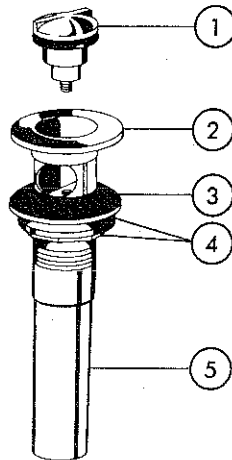

NOTE: Refer to chart for correct **Order Number** when ordering replacements.

MODEL

KEY	PART DESCRIPTION	ORDER NUMBER	6339
①	Rotary Stopper	RP6354	●
②	Flange	RP6126	●
③	Gasket	RP6142	●
④	Nut & Washer	RP6140	●
⑤	Tailpiece	RP6128	●