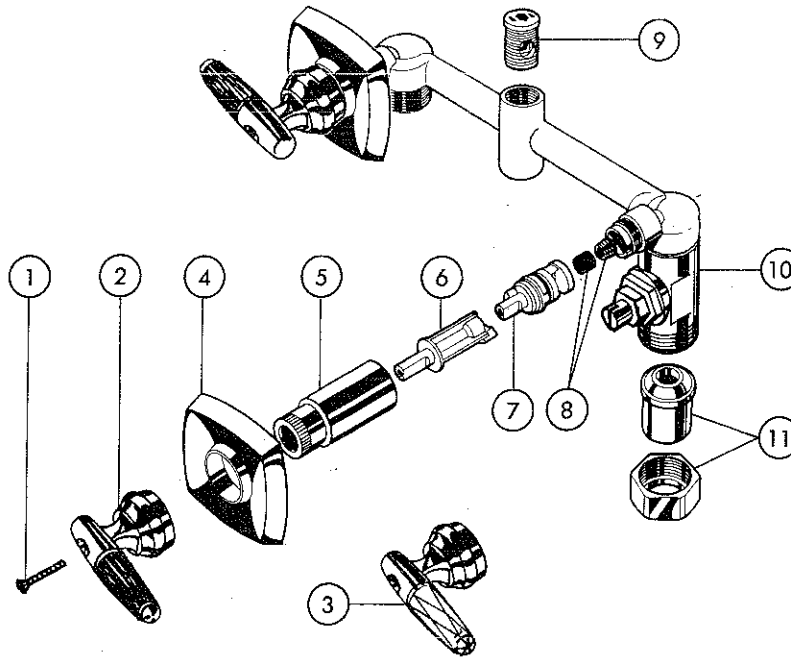

TWO HANDLE BATH VALVE 8" CENTERS

MODELS: 2871, 2871 WS, 2871 CG, 2871 CG WS, 2871 BC, 2871 BC WS, 2881, 2881 WS, 2881 CG, 2881 CG WS, 2881 BC, 2881 BC WS, 2882 OAK, 2882 OAK WS, 2882 BC OAK, 2882 BC OAK WS, 2882 ROS, 2882 ROS WS, 2882 CG ROS, 2882 CG ROS WS, 2971, 2971 WS, 2981, 2981 WS

Tub and Shower Accessories listing follows on Page 53.

NOTE: Refer to chart for correct **Order Number** when ordering replacements.

MODELS

KEY	PART DESCRIPTION	ORDER NUMBER	MODELS																									
			2871	2871 WS	2871 CG	2871 CG WS	2871 BC	2871 BC WS	2881	2881 WS	2881 CG	2881 CG WS	2881 BC	2881 BC WS	2882 OAK	2882 OAK WS	2882 BC OAK	2882 BC OAK WS	2882 ROS	2882 ROS WS	2882 CG ROS	2882 CG ROS WS	2971	2971 WS	2981	2981 WS		
①	Screw	RP7527	•	•					•	•					•	•			•	•								
		RP7531			•	•					•	•										•	•	•	•	•	•	
		RP 7527 BC					•	•					•	•														
②	Handle w/Screw	RP10107 OAK													•	•												
		RP10107 BC OAK															•	•										
		RP10107 CG ROS																				•	•					
		RP10107 ROS																					•	•				
③	Handle w/Screw	RP7528	•	•					•	•													•	•	•	•		
		RP7528 CG			•	•						•	•															
		RP7528 BC					•	•					•	•														
		RP7532																						•	•	•	•	
④	Escutcheon	RP6150	•	•					•	•					•	•												
		RP6150 CG			•	•						•	•									•	•					
		RP6150 BC					•	•					•	•														
		RP7539																						•	•	•	•	
⑤	Sleeve	RP10802	•	•					•	•					•	•					•	•						
		RP10802 BC					•	•					•	•										•	•			
		RP10151			•	•							•	•									•	•	•	•	•	
⑥	Extender	RP10106	•	•	•	•	•	•	•	•	•	•	•	•	•	•	•	•	•	•	•	•	•	•	•	•		
⑦	Stem Unit Assy.	RP1740	•	•	•	•	•	•	•	•	•	•	•	•	•	•	•	•	•	•	•	•	•	•	•	•		
⑧	Seats & Springs	RP4993	•	•	•	•	•	•	•	•	•	•	•	•	•	•	•	•	•	•	•	•	•	•	•	•		
⑨	Ejector	RP6191	•	•	•	•	•	•	•	•	•	•	•	•	•	•	•	•	•	•	•	•	•	•	•	•		
⑩	Stop Stem Assy. (Universal) WS	RP6185																										
⑪	Nut & Tailpiece	RP6203	•	•	•	•	•	•	•	•	•	•	•	•	•	•	•	•	•	•	•	•	•	•	•	•