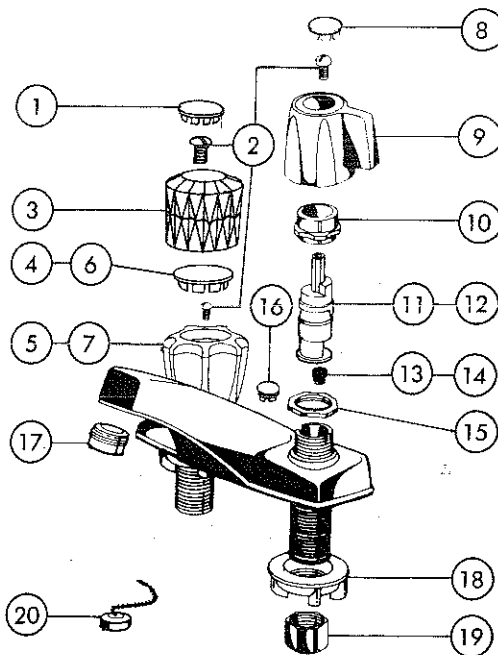

LAVATORY FAUCETS

TWO HANDLE LAVATORY CENTERSET

MODELS: 2500, 2500 HDF, 2502, 2510, 2512, 2520, 2520 MPU, 2520 HDF, 2522, 2522 MPU, 2522 BC, 2522 CG, 2526 TP, 802, 902

▲ Refer to Pages 21 & 22: Lavatory Drain Assemblies.

NOTE: Refer to chart for correct Order Number when ordering replacements.

MODELS

KEY	PART DESCRIPTION	ORDER NUMBER	MODELS															
			2500	2500 HDF	2502	2510	2512	2520	2520 MPU	2520 HDF	2522	2522 MPU	2522 BC	2522 CG	2526 TP	802	902	
①	Button Set	RP10208																
②	Screw	RP5885	•	•	•	•	•	•	•	•	•	•	•	•	•	•	•	
③	Handles w/Buttons & Screws	RP10207																
④	Button Set	RP5692			•		•				•	•	•	•				
⑤	Handles w/Buttons & Screws	RP5693			•		•				•	•	•	•				
⑥	Button Set	RP6430														•	•	
⑦	Handles w/Buttons & Screws	RP6237														•	•	
⑧	Button Set	RP2412	•	•		•		•	•	•								
⑨	Handles w/Buttons & Screws	RP6062	•	•		•		•	•	•								
⑩	Bonnet (2)	RP6060	•	•	•	•	•	•	•	•	•			•				
		RP6060 CG												•	•			
		RP6264															•	•
⑪	Stem Unit Assy.	RP1740	•		•	•	•	•	•		•	•	•	•	•	•	•	
⑫	Stem Unit Assy. (WORKFORCE)	RP8230		•						•								
⑬	Seats & Springs	RP4993	•		•	•	•	•	•		•	•	•	•	•	•	•	
⑭	Seats & Seats	RP10700		•						•								
⑮	Lock Nut (2)	RP6064	•	•	•	•	•	•	•	•	•	•	•	•	•			
		RP6064 CG													•	•		
		RP6262															•	•
⑯	Button	RP6068	•		•	•	•											
⑰	Aerator	RP330	•	•	•	•	•	•	•	•	•	•			•			
		RP330 BC													•			
		RP330 CG																•
		RP4176																•
⑱	Nut (2)	RP6183	•	•	•	•	•	•	•	•	•	•	•	•	•	•	•	
⑲	Nut (2)	RP5861	•	•	•	•	•	•	•	•	•	•	•	•	•	•	•	
⑳	Chain Stopper	RP7584				•	•											
▲	Complete Pop-up Assy.	RP6463						•			•					•		
▲	Complete Pop-up Assy.	RP5651							•	•			•				•	
		RP5651 BC													•			
		RP5651 CG																•
		RP6266																•