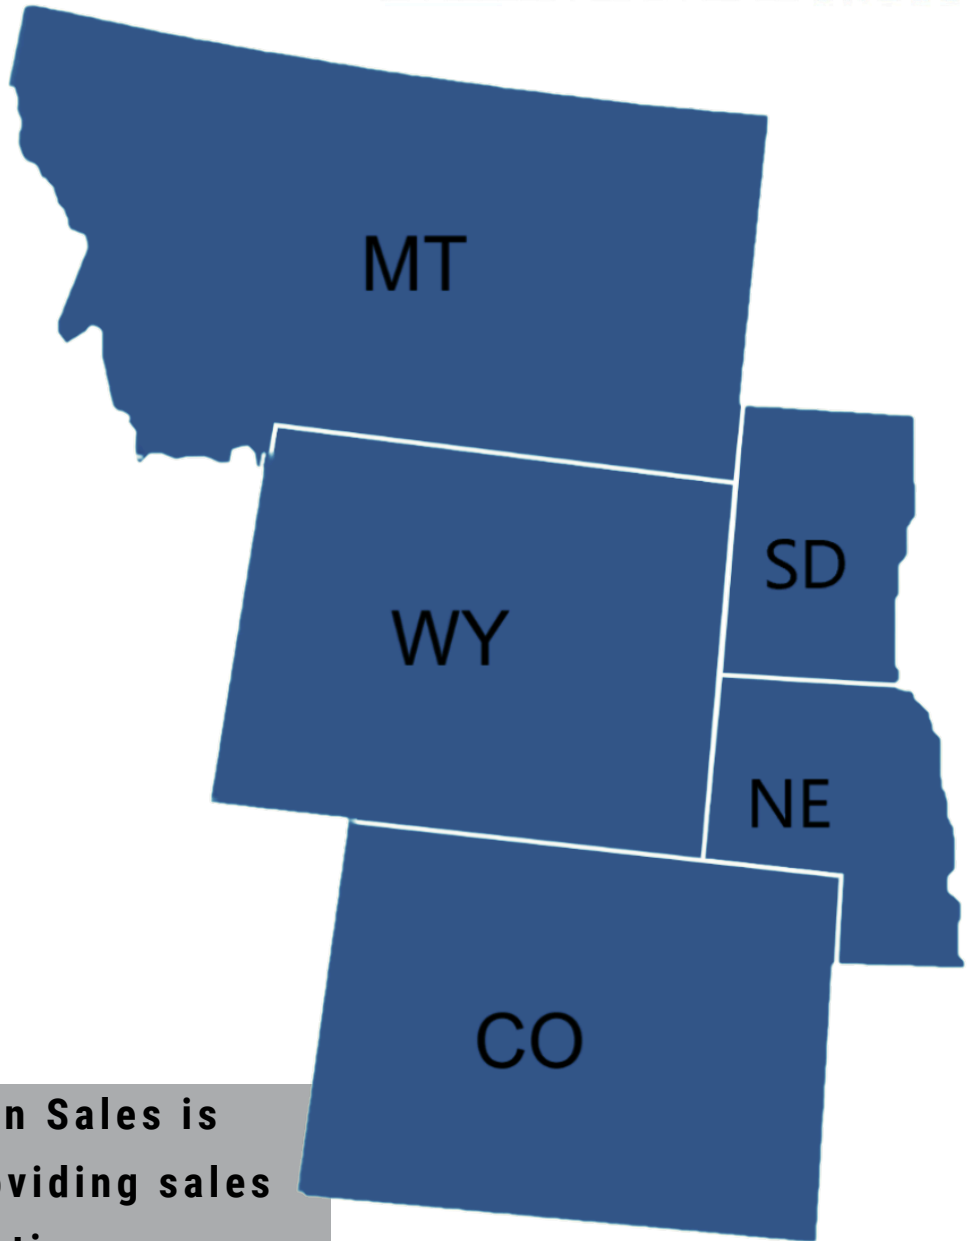

*Extensions are the last 3 digits of phone number

		PRIMARY CONTACT
		BRIAN
★		BRIAN
MT + WY Only		BRIAN DANIEL
		
		ALL
		JENNIFER
		ALL
★		BRIAN
		JENNIFER
CO Only		BRIAN
		JENNIFER
MT Only		BRIAN DANIEL
		BRIAN DANIEL
★		ALL
		BRIAN
★		BRIAN TOM

★ Stocked at RMS

303.289.4191

ROCKYMOUNTAINSALES.COM

150 Capital Drive, Suite 420
Golden, CO 80401

ROCKY MOUNTAIN
SALES

ESTABLISHED 1971

17 EXPERT EMPLOYEES

131 INDUSTRY AWARDS

Rocky Mountain Sales is committed to providing sales representation, customer service, and product expertise throughout Colorado, Wyoming, Montana, Western Nebraska and Western South Dakota.

**Extensions are the last 3 digits of phone number*