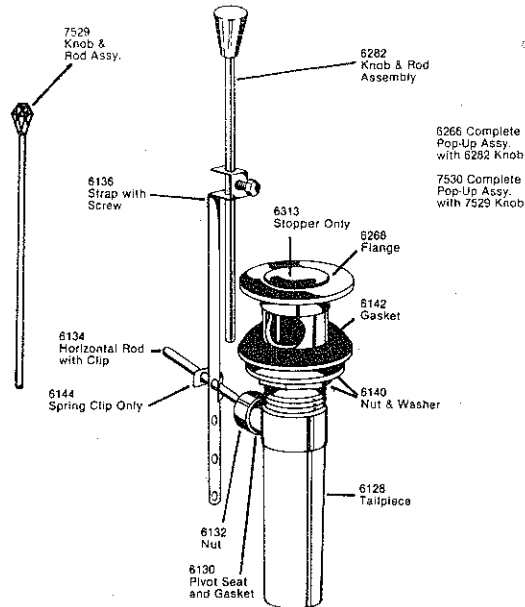

Antique Brass Finish Lavatory Drain Assemblies