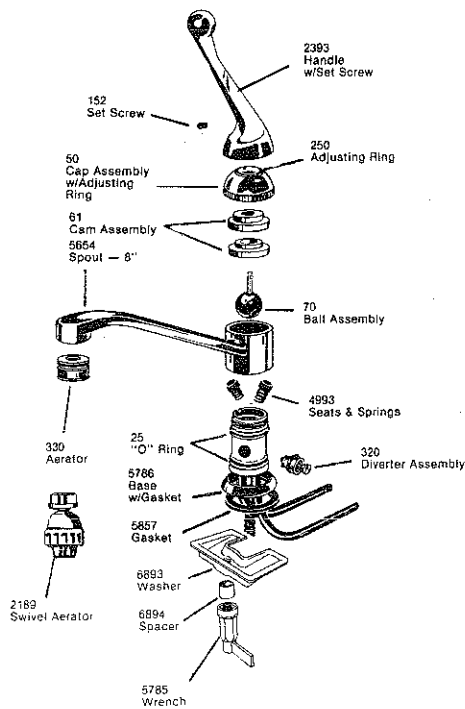

Kitchen Faucets

Single Lever Series Kitchen Deck Models 100, 110, 300, 350, 400, 450

Single Lever Center Mount Kitchen Deck Models 100CM, 110CM, 400CM, 450CM

Single Lever Series Single Mount Models 101, 111, 175