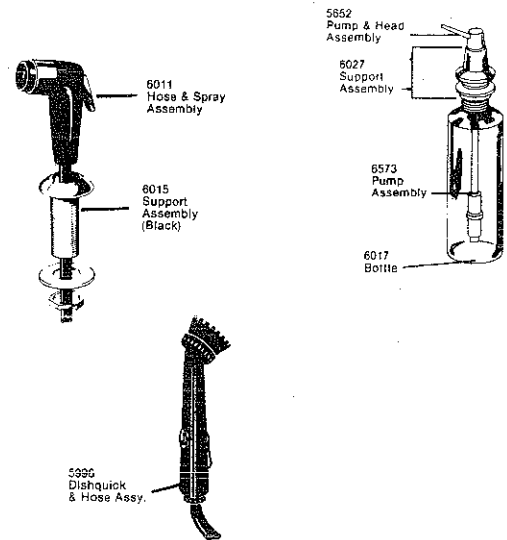

1000 Dispenser Assy.