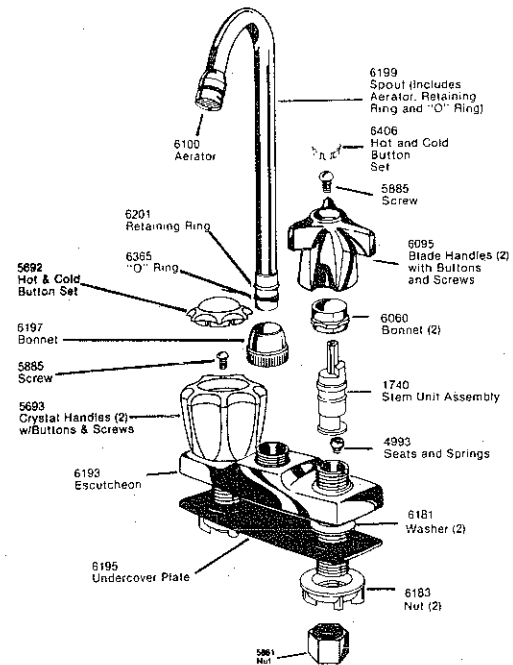

Slow Self-Closing Lavatory Faucet Models 2507, 2517

Slow Self-Closing Basin Faucet Model 701

Two Handle Widespread Utility Faucet Model 3579

Two Handle Bar Faucet Models 2170, 2171

Single Lever Utility Faucet Models 710, 711