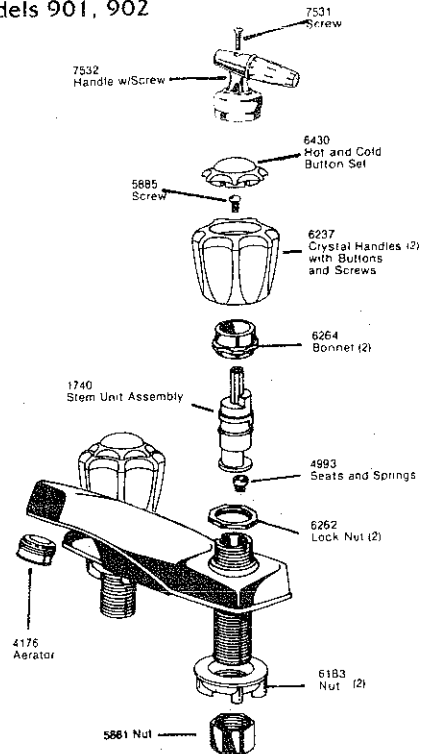

Two Handle Lavatory Models 901, 902