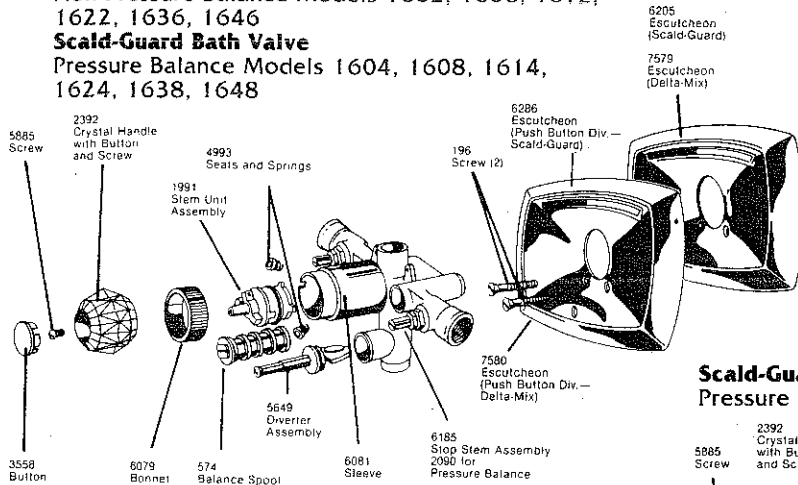

Bath Valves

Delta-Mix Bath Valve

Non-Pressure Balance Models 1602, 1606, 1612, 1622, 1636, 1646

Scald-Guard Bath Valve

Pressure Balance Models 1604, 1608, 1614, 1624, 1638, 1648

Scald-Guard Bath Valves

Pressure Balance Models 1648G, 1648SG