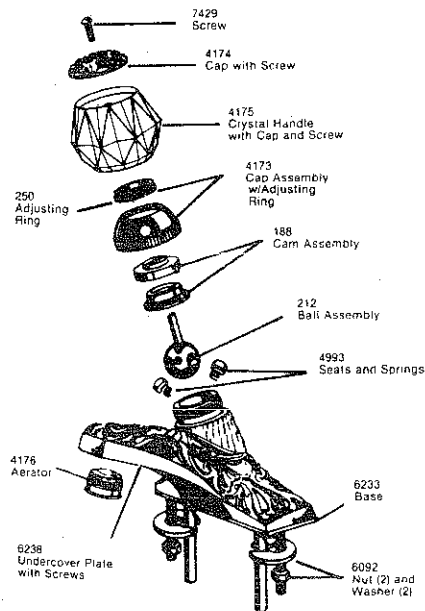

Single Handle Lavatory Model 806