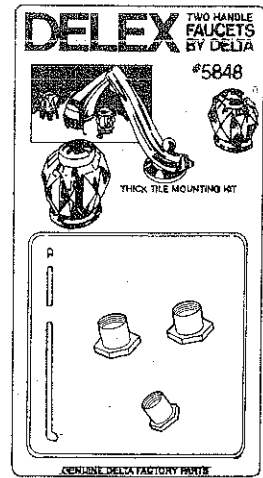

RP KIT 5848 — Thick Tile Mounting Kit for Delex widespread lav and deck mount faucets. Models 2704, 3576 & 3579.