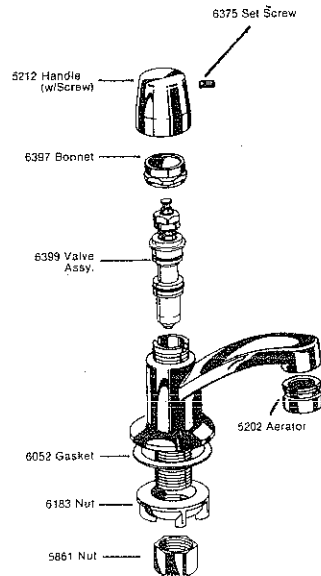

Slow Self-Closing Basin Faucet Model 701