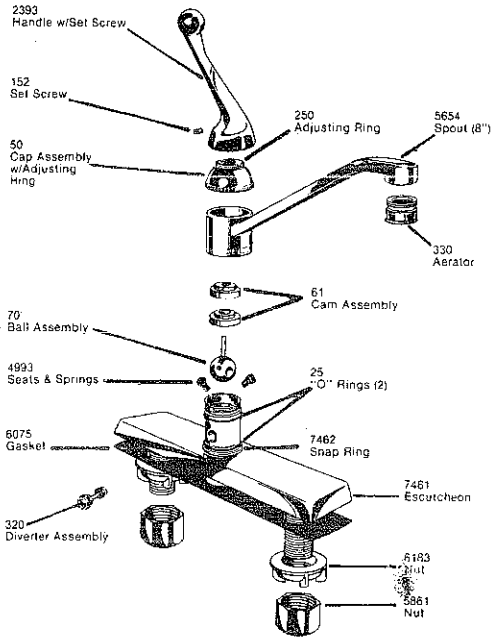

Single Lever Series Kitchen Deck
Models 120, 420