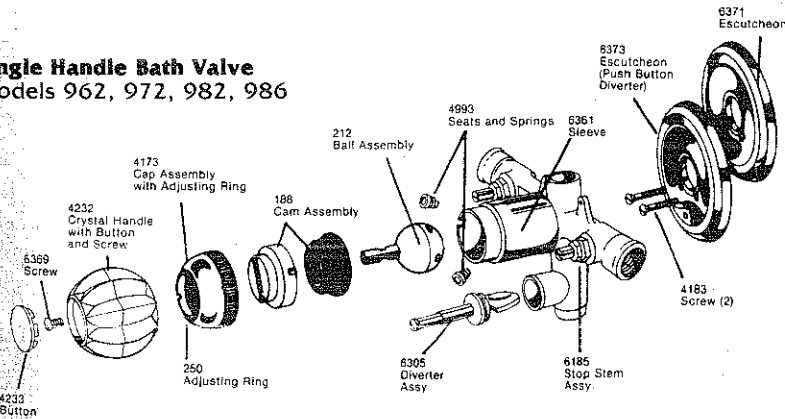

Single Handle Bath Valve
Models 962, 972, 982, 986

Tub Spouts

5895 Diverter Tub Spout

5894 Tub Spout

6301 Tub Spout

6646 Diverter Spout

Showerhead

6303 Showerhead

Standard Arm and Flange

6278 Shower Arm 6280 Flange