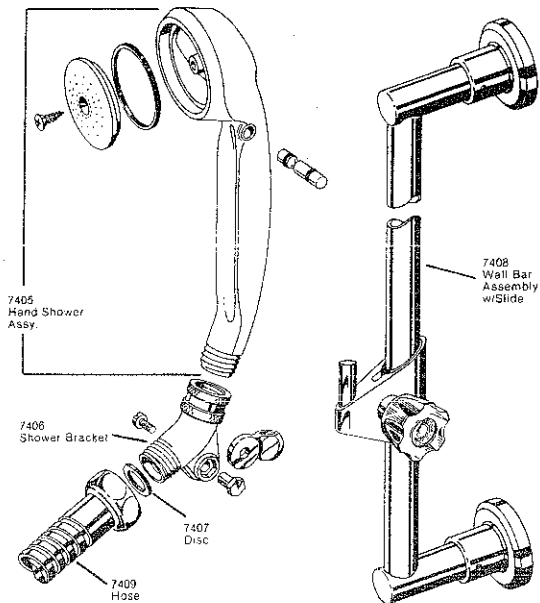

Pulsating Showerhead and Hand Shower Assemblies & Accessories

Pulsating Showerhead Models RP6218, RP6303

Pulsating Hand Shower Model RP3896

Shower Set Model RP7245

Deltique

Antique Brass Finish

Two Handle Lavatory Model 802