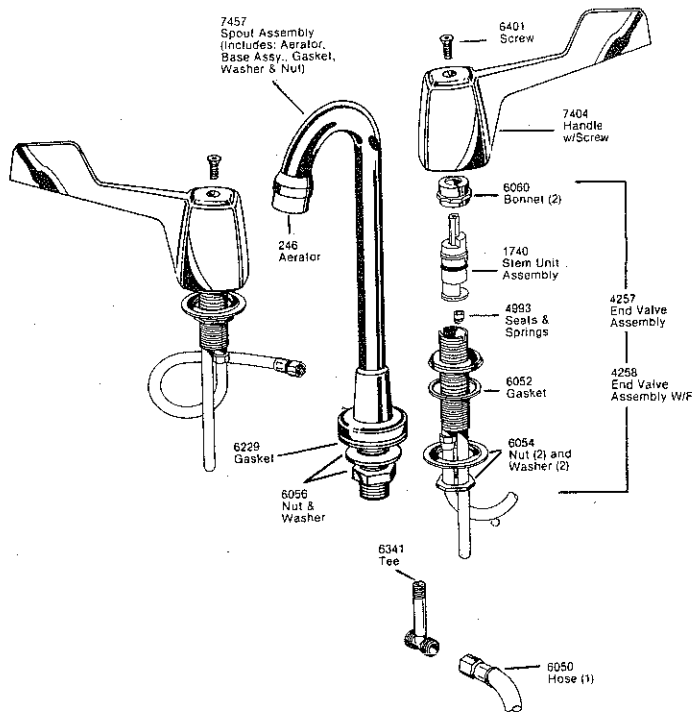

Two Handle Widespread Utility Faucet Model 3579