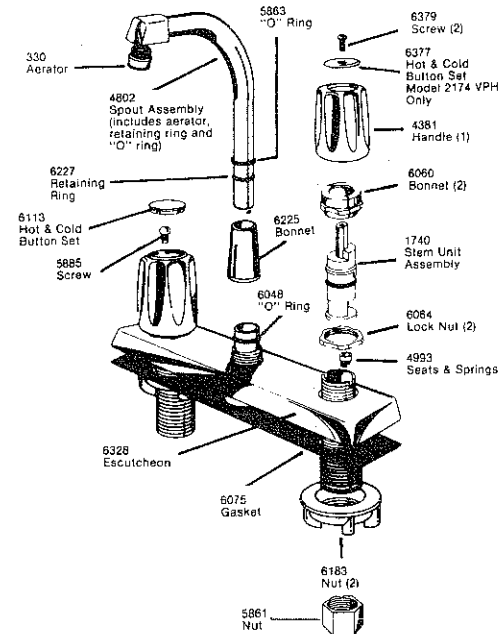

Two Handle Waterfall Kitchen Deck Models 2174, 2174VPH