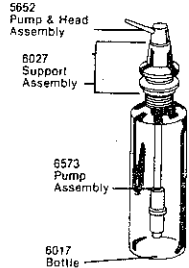

Single Lever Waterfall Series, Single Mount Utility
Models 172, 173, 174

1000 Dispenser Assy.