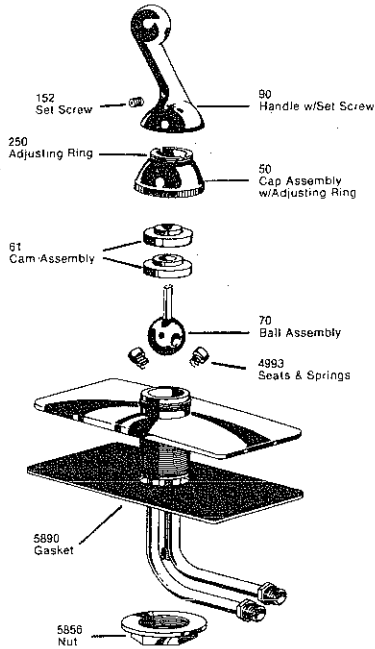

Lavatory Rotary Stopper

Lavatory Grid Strainer

See Parts List for Replacement Parts Available in Gold, Satin Gold and Cultured Gold.

Utility Faucets

Single Handle Shampoo Bowl Valve Model 560

Basin Faucet Models 2302, 2303, 2305, 2307