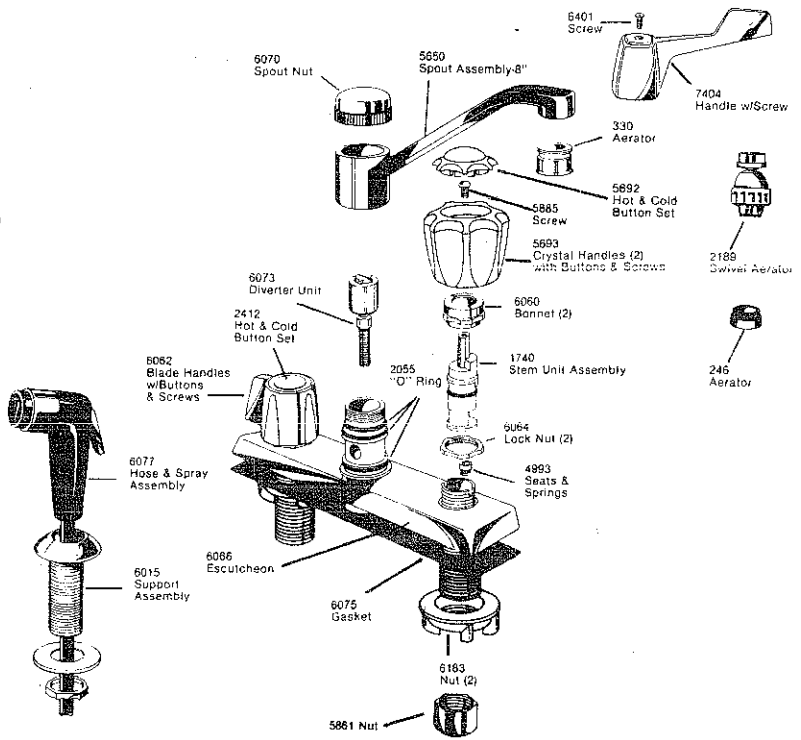

Two Handle Series Kitchen Deck
Models 2100, 2102, 2109, 2110, 2112, 2400, 2402