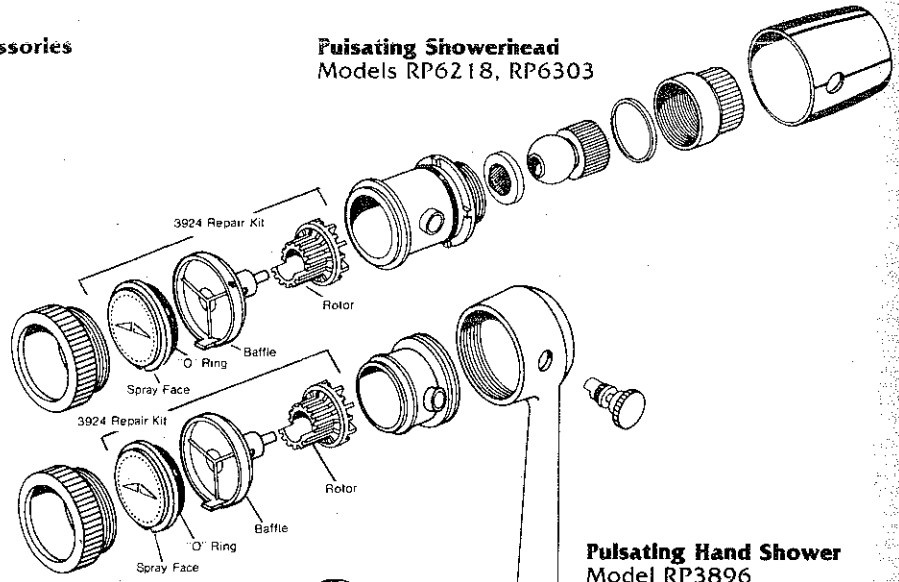

Pulsating Showerhead and Hand Shower Assemblies & Accessories

Pulsating Showerhead Models RP6218, RP6303

Pulsating Hand Shower Model RP3896

Shower Set Model RP7245

Deltique

Antique Brass Finish

Two Handle Lavatory Model 802