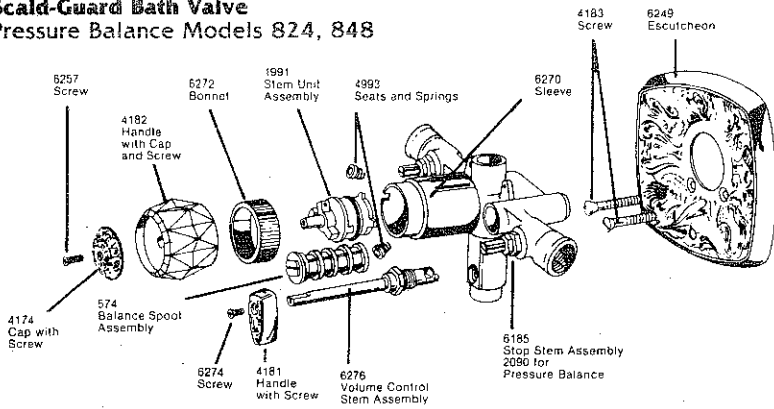

Two Handle Widespread Lavatory Models 951, 952

Two Handle Deck Mount Roman Tub Faucet Model 908

Two Handle Wall Mount Roman Tub Faucet Model 909

Delta-Mix Bath Valve
Non-Pressure Balance Models 812, 822, 846
Scald-Guard Bath Valve
Pressure Balance Models 824, 848