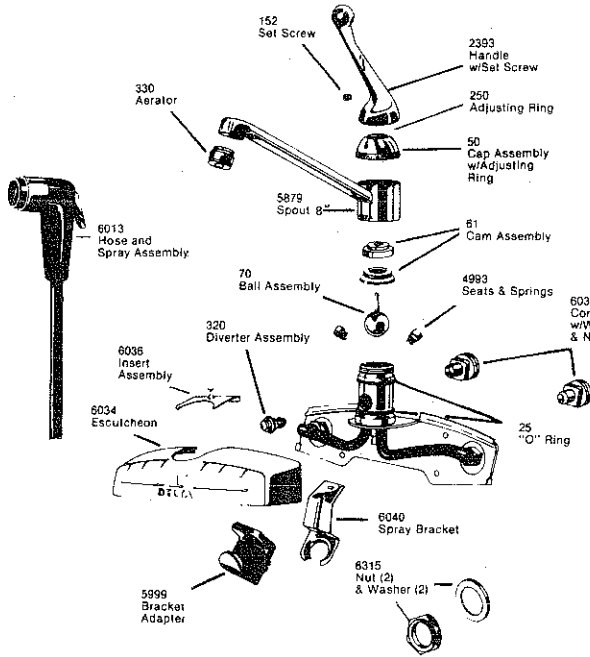

Kitchen Faucets

Single Lever Series Wall Mount
Models 200, 275