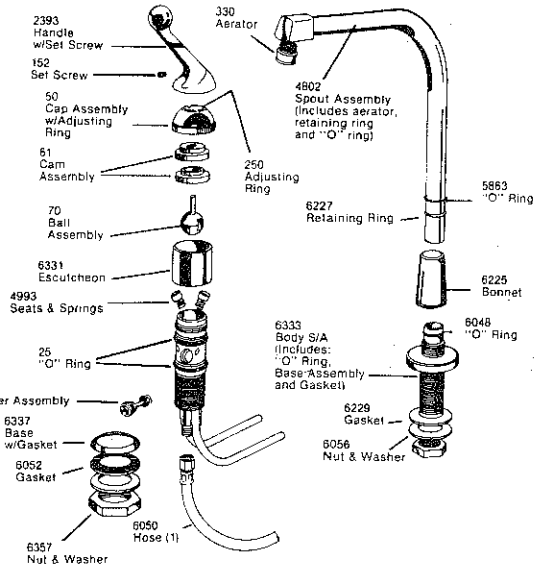

1000 Dispenser Assy.