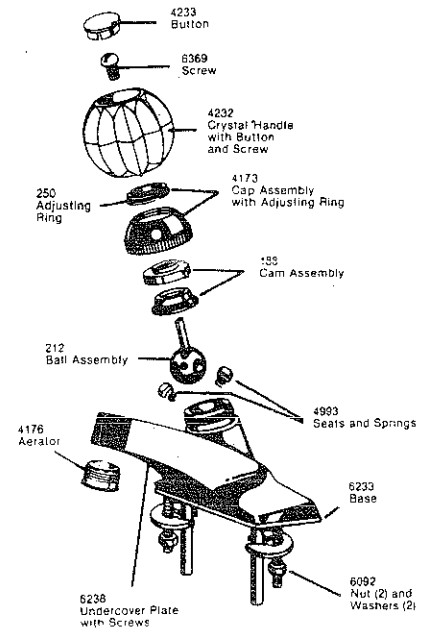

Single Handle Lavatory Model 906