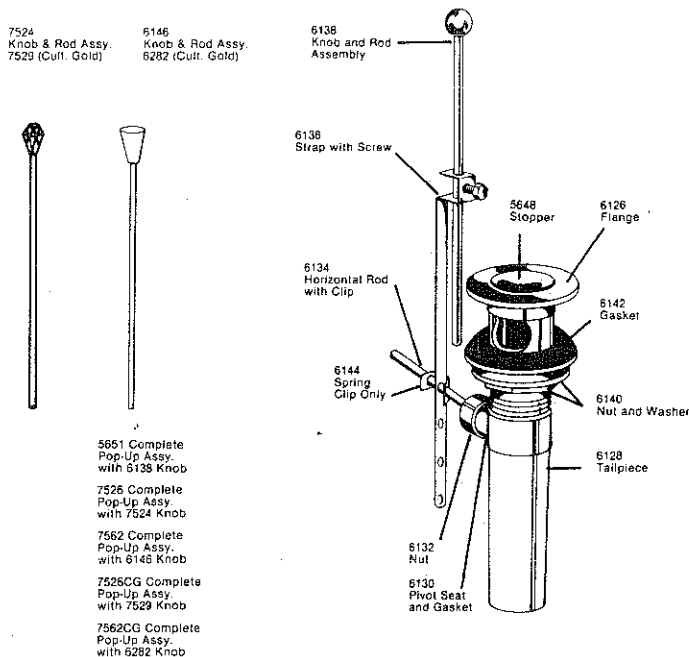

Lavatory Drain Assemblies

Lavatory Drain Assemblies