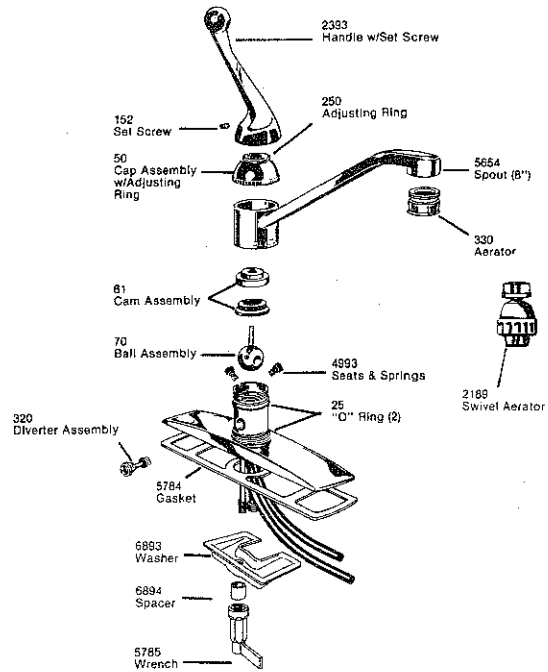

Single Lever Center Mount Kitchen Deck Models 100CM, 110CM, 400CM, 450CM