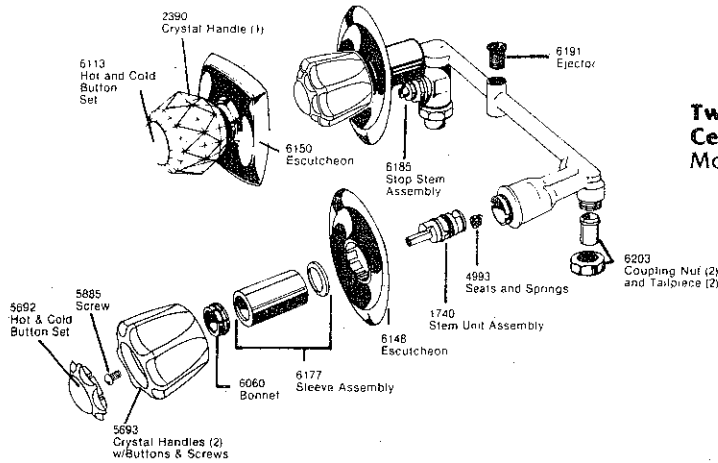

Bath Valves

Two Handle Bath Valve 8" Centers Models 2800, 2810, 2820, 2840 Deluxe Models 2802, 2812, 2822, 2842

Two Handle Push Button Diverter Bath Valve 8" Centers Models 2806, 2836