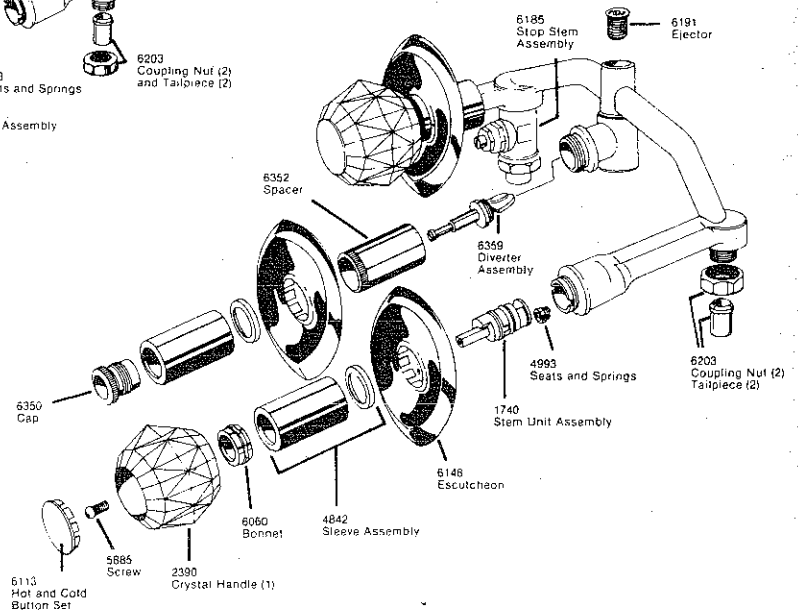

Shower Arm & Flange

Standard Arm & Flange

Arm & Flange for Thin Wall Enclosures

Showerheads

6218 Pulsating Showerhead

5835 Non-Pulsating Showerhead

6152 Deluxe Adjustable Showerhead

6122 Standard Self-Cleaning Head

6212 Adjustable Volume Control Head

6124 Adjustable Volume Control (Attaches to Shower Arm)

Tub Spouts

5836 Easy Slip-On Diverter (For 1/2" C.W.T.)

5835 Easy Slip-On D.T.R. (For 1/2" C.W.T.)

5834 Standard Diverter

6021 Solid Brass Diverter

5833 Standard O.T.R.

7533CG Diverter Spout

See Parts List for Replacement Parts Available in Gold, Satin Gold and Cultured Gold.