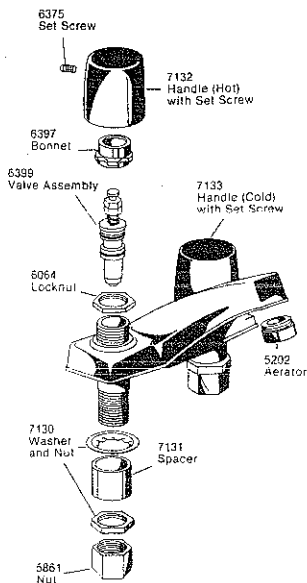

Slow Self-Closing Lavatory Faucet Models 2507, 2517