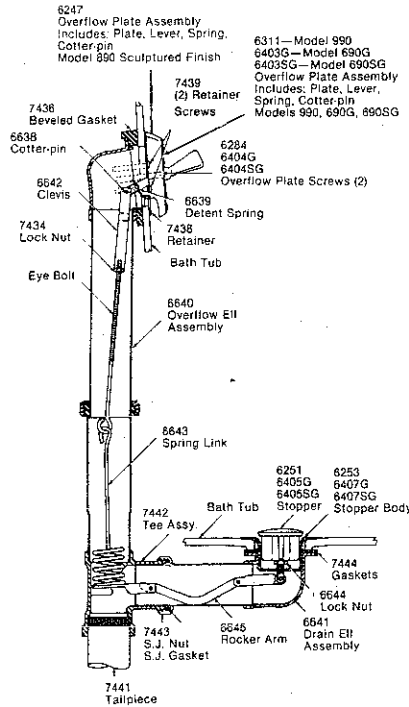

Bath Wastes

Pop-Up Bath Waste (Discontinued)

Models 890, 990 - Antique Brass Finish
Models 690G, 690SG - Gold & Satin Gold