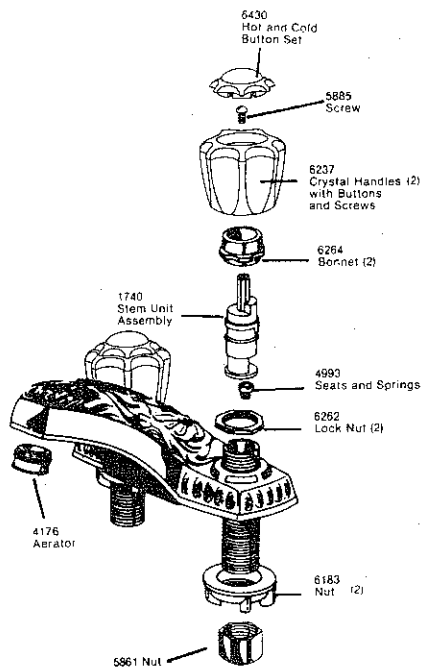

Pulsating Showerhead and Hand Shower Assemblies & Accessories

Pulsating Showerhead Models RP6218, RP6303

Pulsating Hand Shower Model RP3896

Shower Set Model RP7245

Deltique

Antique Brass Finish

Two Handle Lavatory Model 802