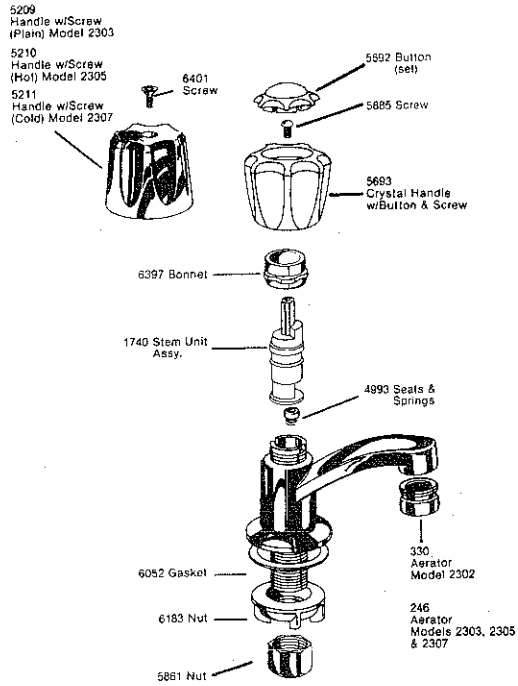

Lavatory Rotary Stopper

Lavatory Grid Strainer

See Parts List for Replacement Parts Available in Gold, Satin Gold and Cultured Gold.

Utility Faucets

Single Handle Shampoo Bowl Valve Model 560

Basin Faucet Models 2302, 2303, 2305, 2307