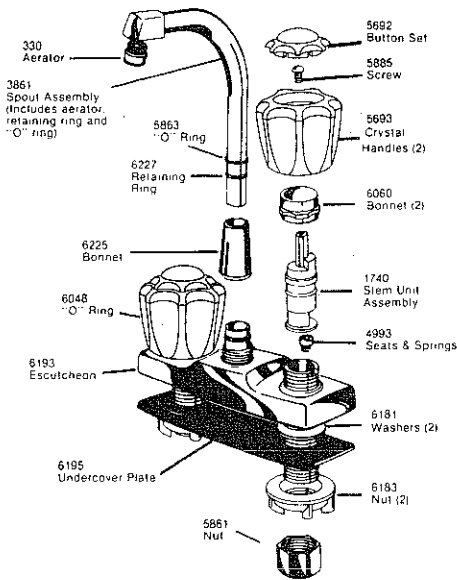

Lavatory Faucets

**Two Handle Waterfall Lavatory
Model 2576**