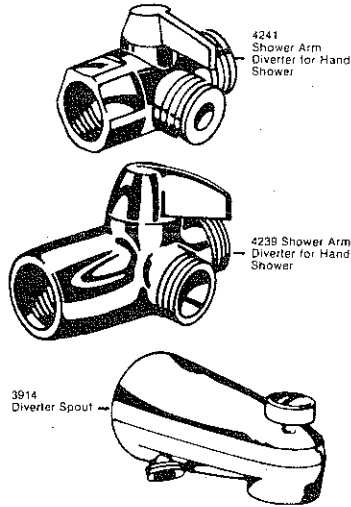

Pulsating Showerhead and Hand Shower Assemblies & Accessories

Pulsating Showerhead Models RP6218, RP6303

Pulsating Hand Shower Model RP3896

Shower Set Model RP7245

Deltique

Antique Brass Finish

Two Handle Lavatory Model 802