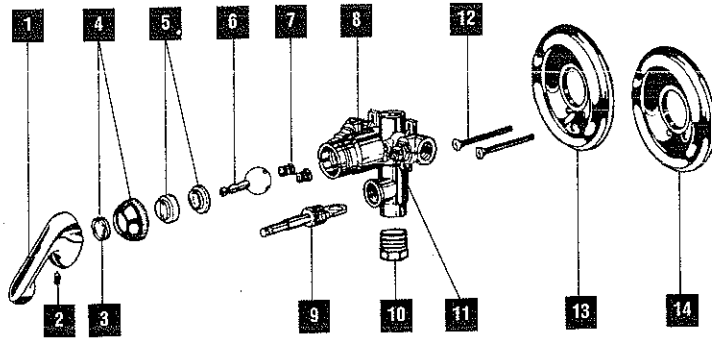

Bath Valves

Single Handle

A. Single Lever Bath Valves Non-Pressure Balance Models

Note: Refer to chart A on page 2 for correct Order Number when ordering replacement parts.