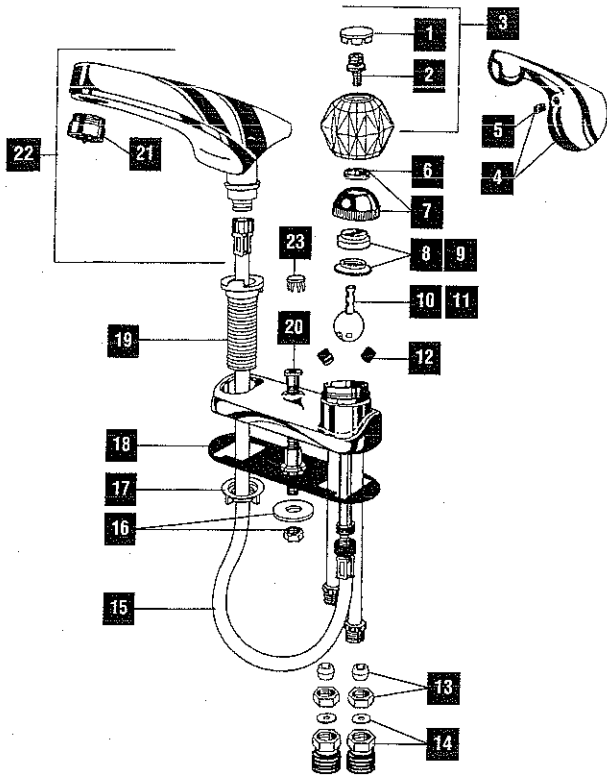

Specialty Faucets

Single & Two Handle

Note: Refer to chart for correct Order Number when ordering replacement parts.

A. Single Handle Pull-Out Spout Utility Faucets