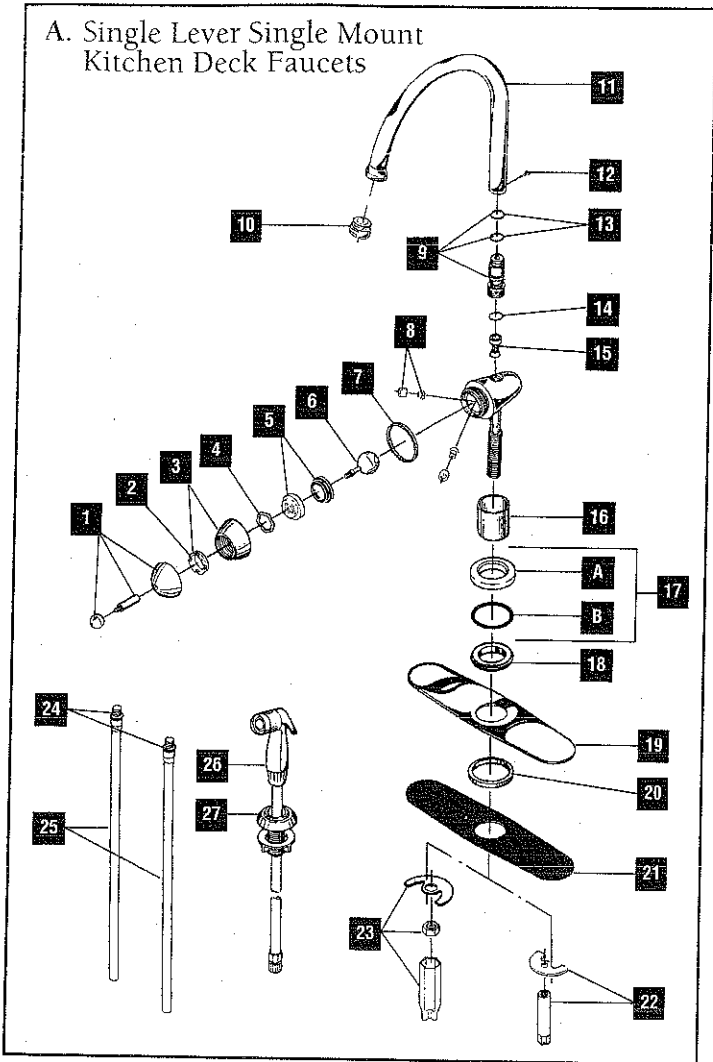

Kitchen Faucets

Single Handle

Note: Refer to chart for correct Order Number when ordering replacement parts.