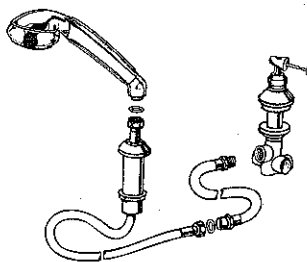

Miscellaneous Parts

Part Description / Order Number

Snap Ring - 21100*/21400*
RP14177*

Swivel Stops - 21100*/21400*
RP14178*

Gaskets - Spout - 21100*/21400*
RP14179*

Cap w/Adjusting Ring - 21100*/21400*
RP14180*

End Valve Assy. - Hot - Bidet
RP14273
RP14273AB
RP14273PB
RP14273SB*

End Valve Assy. - Cold - Bidet
RP14274
RP14274AB
RP14274PB
RP14274SB*

RP14281 - See RP20669

RP14282 - See RP20666

"O" Rings (2) - 1300/1400 Series
RP14414

Handle - Lever - 1 H T/S - 1600* Series

RP14787*
RP14787CB*
RP14787CW*
RP14787OAK*
RP14787PB*
RP14787PBOAK*
RP14787PW*
RP14787WC*
RP14787WP*

Handles - Lever - 2H Kit/Lav/T-S

RP14788
RP14788AC
RP14788AP
RP14788CB
RP14788CW
RP14788OAK
RP14788PB
RP14788PBOAK
RP14788PW
RP14788WC
RP14788WP

Handles - Brass Lever - 2H Roman Tub

RP14789
RP14789CB
RP14789CW
RP14789OAK
RP14789PB
RP14789PBOAK
RP14789PW
RP14789WC
RP14789WP

Part Description / Order Number

Handles - Small Cross - 2 1/2" Dia. - 2H Lav.

RP14790
RP14790AC
RP14790AP
RP14790CB
RP14790PB
RP14790WC
RP14790WP

Handles - Large Cross - 3 3/4" Dia. - 2H Roman Tub

RP14944
RP14944CB
RP14944PB
RP14944WC
RP14944WP

Roman Tub Hand Held Shower - 2.5 gpm @ 80 psi

RP14979
RP14979AB
RP14979ABRHP
RP14979ABSHP
RP14979CBBRS
RP14979CBRH
RP14979LHP
RP14979PB
RP14979PBLHP
RP14979PBRHP
RP14979PBSHP
RP14979RHP
RP14979SB*
RP14979SBRHP*
RP14979SBSHP*
RP14979SHP
RP14979WH
RP14979WHRHP