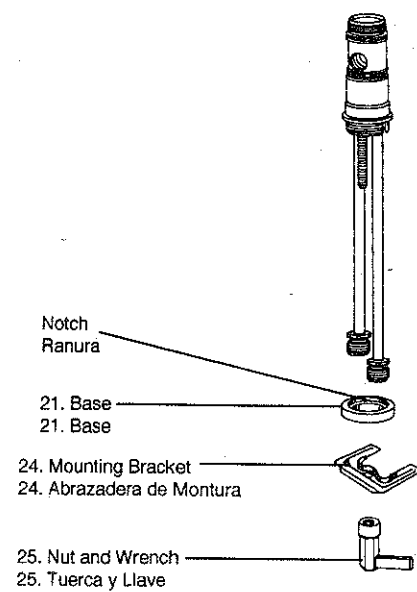

MEETS OR EXCEEDS
ANSI/ASME A112.18.1M
CSA B125

CUMPLIRA O SOBRE
PASARA ANSI/ASME
A112.18.1M CSA B125

MODELS 150 and 450

MODEL 350

MODEL 451

MODEL 151

Installation Instructions

1. Shut off water supplies.
2. Place gasket (14) on the bottom of the faucet with the ribs facing up.
3. For 150 model series: Proceed to step 4.