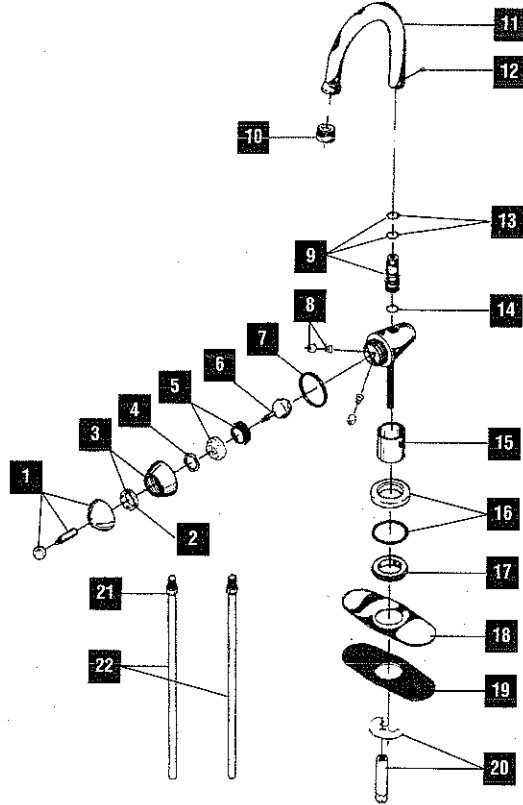

B. Single Lever Lavatory Single Mount Faucets

C. Single Handle Pull Out Spray Lavatory Centerset Faucets

Chart A.			Models			
Key	Description	Order Number	25520AL*	25520RD*	25520WH*	25520GR*
1.	Handle w/Button & Set Screw	RP13926AL	●			
		RP13928RD		●		
		RP13928WH			●	
		RP13928GR				●
2.	Button & Set Screw	RP13929	●	●	●	●
3.	Cap Assembly	RP13930AL	●			
		RP13930RD		●		
		RP13930WH			●	
		RP13930GR				●
4.	Cap	RP13931AL	●			
		RP13931RD		●		
		RP13931WH			●	
		RP13931GR				●
5.	Adjusting Ring	RP250	●	●	●	●
6.	Spring Washer	RP13932	●	●	●	●
7.	Cam Assembly	RP61	●	●	●	●
8.	Ball Assembly	RP10797	●	●	●	●
9.	Seats & Springs	RP4993	●	●	●	●
		RP330AL	●			
		RP330RD		●		
		RP330WH			●	
10.	Aerator	RP330GR				●
		RP13942	●	●	●	●
		RP13943AL	●			
		RP13943RD		●		
11.	Retaining Seal	RP13943WH				●
		RP13943GR				●
		RP13944	●	●	●	●
12.	Escutcheon	RP13940	●	●	●	●
13.	Gasket	RP13941	●	●	●	●
14.	Mounting Washer & Wrench	RP13945AL	●			
15.	Adjusting Wrench	RP13945RD		●		
		RP13945WH			●	
		RP13945GR				●
		RP13945AL	●			