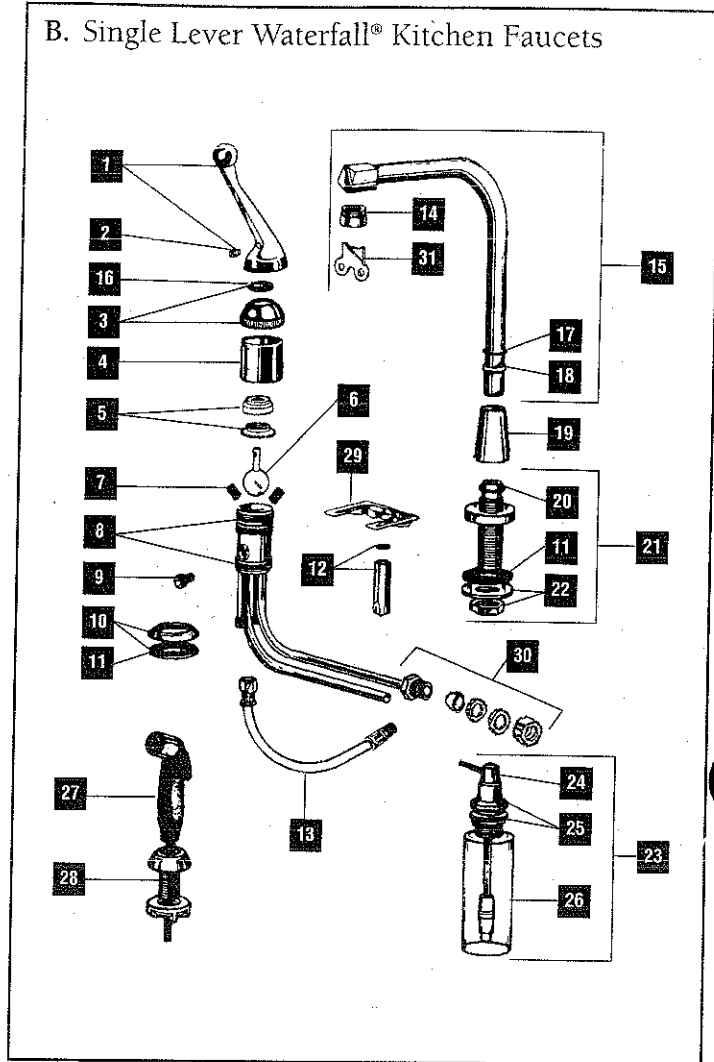

Kitchen Faucets

Single Handle

Note: Refer to chart for correct Order Number when ordering replacement parts.