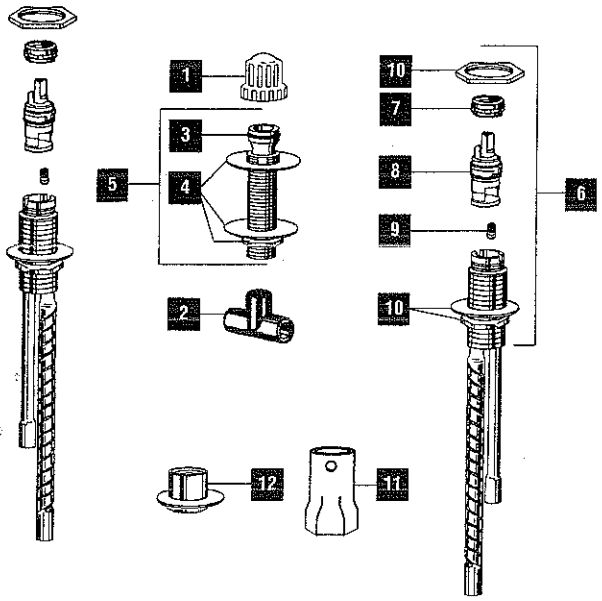

◆ Optional Handles

Widespread Bath Faucets

Two Handle

Note: Refer to chart for correct Order Number when ordering replacement parts.

A. Two Handle Wall Mount Roman Tub Faucets

B. Deck Mount Roman Tub Conventional Rough-In Kit