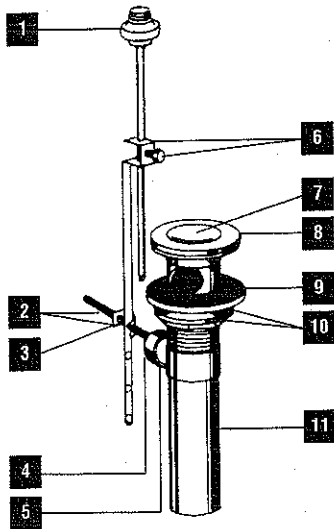

Lavatory Drain Assemblies

Note: Refer to chart for correct Order Number when ordering replacement parts.

A. Lavatory Pop-Up Drain Assemblies