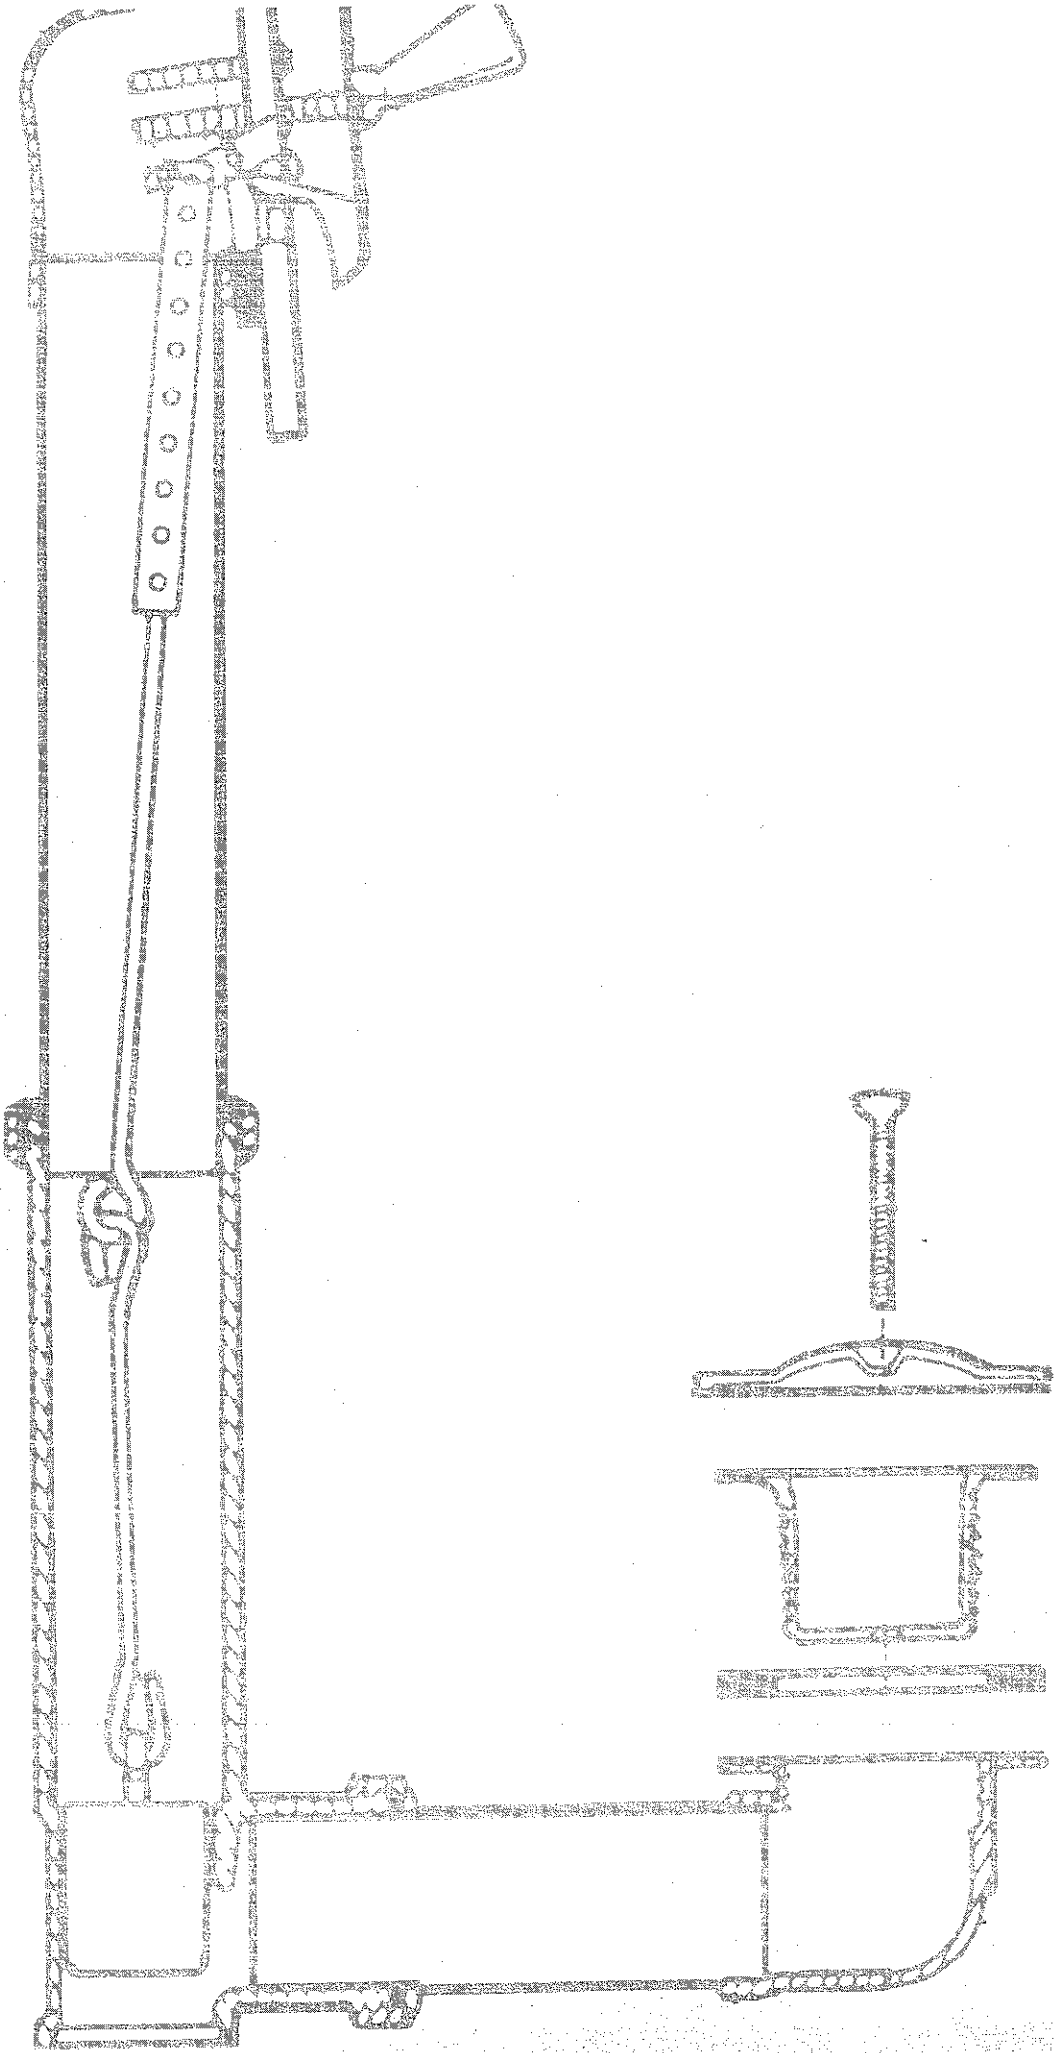

Bath Wastes