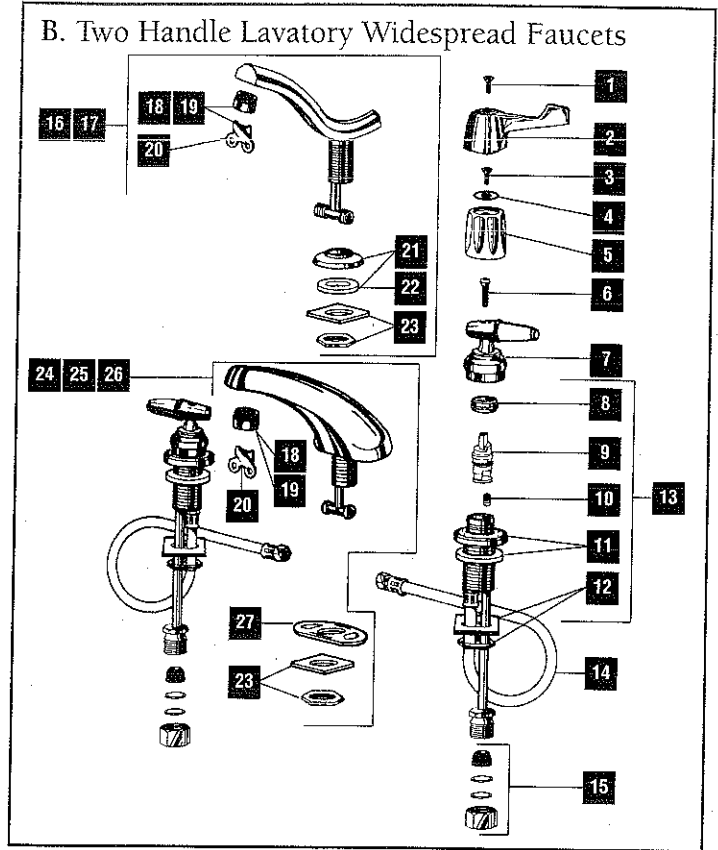

△ Refer to Lavatory Drain Assembly pages 1-4.

Widespread Lavatory Faucets

Widespread Lavatory Faucets

Two Handle

Note: Refer to chart for correct Order Number when ordering replacement parts.

Chart A.			Models														
Key	Description	Order Number	3583SHP	3583PSSH	3583CBRS	3583CBWFRS	3583CPBRS	3583CPWFRS	3584MPU	3584WMPU	3584PB	3584BWF	3584RHP	3584PBRH	3584CBRH	3584CPRH	
1.	Button Set	RP18373								●	●						
		RP18373PB										●	●				
2.	Screws	RP5885															
3.	Handle	RP18393															
4.	Handles w/Screws-Brass	RP11768CBRS		●	●												
		RP11768CPBRS					●	●									
5.	Spout Assembly	RP21688								●	●						
		RP21688PB		●													
		RP21688CP						●	●								●
		RP21688CB			●	●											
6.	Mounting Hardware	RP21516	●	●	●	●	●	●	●	●	●	●	●	●	●	●	
7.	Gasket & O-Ring	RP11729	●	●	●	●	●	●	●	●	●	●	●	●	●	●	
8.	Base & Gasket	RP18882	●														
		RP18882PB	●	●	●												
9.	Gasket	RP6052	●	●	●	●	●	●	●	●	●	●	●	●	●	●	
10.	Nut & Washer	RP6087	●	●	●	●	●	●	●	●	●	●	●	●	●	●	
11.	Screws	RP7527	●			●	●										
		RP7527PB	●	●													
12.	Handle Bases w/Screws**	RP15249	●														
		RP15249PB	●														
13.	Lever Handles-Crystal	RP15069	★	★													
		-Oak	RP15070OAK	★	★												
		-Rosewood	RP15070ROS	★	★												
		-Porcelain	RP15070POR	★	★												
		-Brass	RP15071	★													
		RP15071PB	★														
14.	Bonnet Nuts	RP6060	●	●	●	●	●	●	●	●	●	●	●	●	●	●	
		RP6060SB															
15.	Stem Unit Assembly	RP1740	●	●	●	●	●	●	●	●	●	●	●	●	●	●	
16.	Seats & Springs	RP4993	●	●	●	●	●	●	●	●	●	●	●	●	●	●	
17.	Base w/Gasket	RP10965	●														
		RP10965PB	●	●	●												
18.	Nuts & Washers	RP9519	●	●	●	●	●	●	●	●	●	●	●	●	●	●	
		RP4258	●														
19.	End Valve Assembly-WF	RP4258PB	●														
		RP4257		●	●												
		RP4257PB															
20.	End Valve Assembly	RP4257PB															
21.	Hose	RP6050	●	●	●	●	●	●	●	●	●	●	●	●	●	●	
22.	Hook-Up Kit	RP12303	●	●	●	●	●	●	●	●	●	●	●	●	●	●	
23.	Handle Rings-Brass	RP18218															
		RP18218PB										▲					
		-Oak	RP18220OAK											▲	▲		
		-Soft Touch	RP18222												▲		
		RP18222PB												▲			
24.	Ring Handles-less rings▲▲ Includes: (2) bases, caps & screws	RP18338															
		RP18338PB															
25.	Handle Cap (1)	RP18342															
		RP18342PB															
26.	Handle Base (1)	RP18340															
		RP18340PB															
27.	Aerator	RP18508	●			●	●	●	●	●	●	●	●	●	●	●	
		RP18508PB	●	●	●	●	●	●	●	●	●	●	●	●	●	●	●
△	Complete Pop-Up Assy.	RP19526	●														
		RP19526PB	●														
		RP19526CB		●	●												
		RP19526CP															