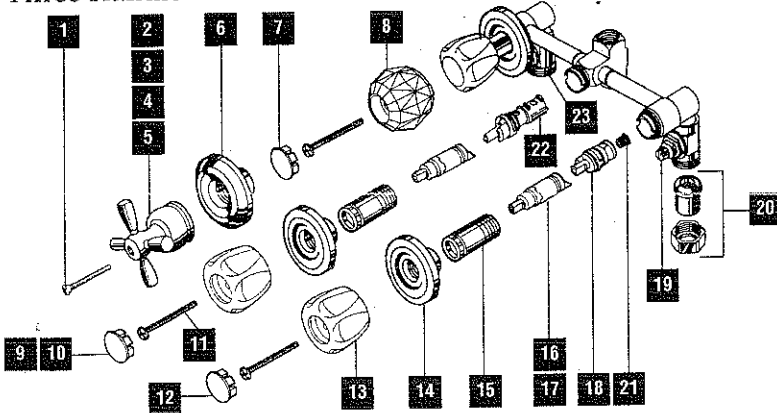

B. Two Handle Push Button Diverter Bath Valves

C. Three Handle Bath Valves - 8" Centers

Chart A.			Models	
Key	Description	Order Number	2702	2746
1.	Button Set	RP18373	●	●
2.	Screws	RP5885	●	●
3.	Handle (1)	RP18393	●	●
4.	Bonnet Nuts	RP6060	●	●
5.	Sleeve Assembly	RP6177	●	●
6.	Escutcheon	RP6150	●	●
7.	Stem Unit Assembly	RP1740	●	●
8.	Seats & Springs	RP4993	●	●
9.	Screws	RP6164	●	●
10.	Brackets	RP6166	●	●
11.	Cross w/Venturi	RP6158	●	●
12.	Venturi	RP6154	●	●
△	Showerhead	RP6218	●	●
△	Shower Arm	RP6162	●	●
△	Shower Flange	RP6025	●	●
△	Nut	RP6179	●	●
△	Washers	RP6181	●	●
△	Tub Spout (diverter)	RP17453	●	●