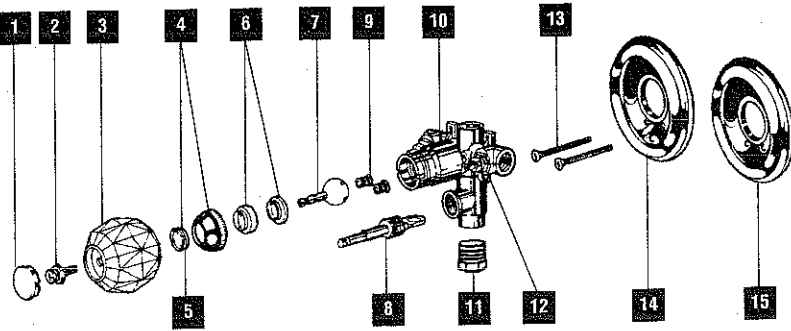

B. Single Knob Handle Bath Valves Non-Pressure Balance Models

Note: Refer to chart B on page 3 for correct Order Number when ordering replacement parts.