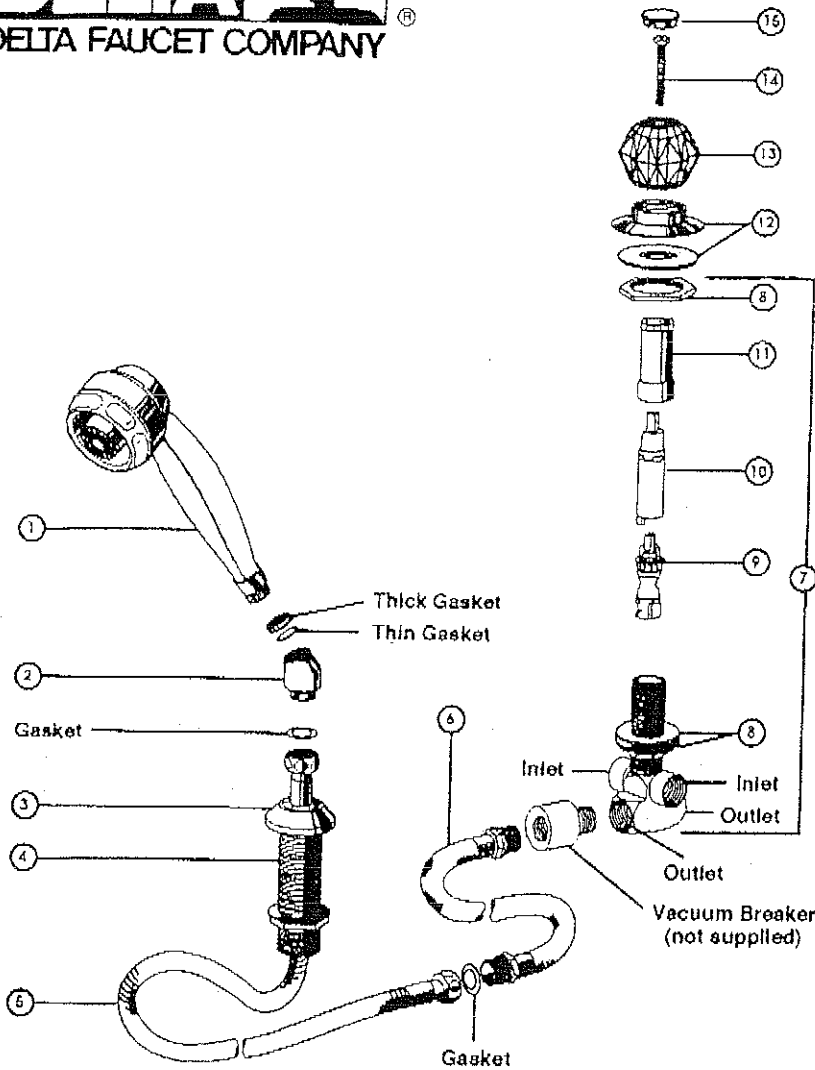

WRITE PURCHASED MODEL NUMBER HERE FOR FUTURE REFERENCE.

INSTALLATION INSTRUCTIONS

SHUT OFF WATER SUPPLIES

NOTE: The length of the braided metal hose (6) limits the distance between the transfer valve and deck fitting. The distance between the transfer valve and deck fitting should not exceed 18" with the braided metal hose furnished.

1. Drill two 1-3/8" diameter holes in finished surface, one for the transfer valve (7) and one for the spray support assembly (4). Refer to note above.
2. The transfer valve (7) is supplied without a handle attached. Remove thin nut [top nut in (8)] from transfer valve.
3. Install transfer valve (7) from underside of mounting surface so that the handle stem (10) is 1-5/8" to 1-7/8" above the finished surface (see illustration A.). Reinstall thin nut [top nut in (8)] to secure valve.
4. Install gasket and base (12), handle [knob (13), lever (17 or 19), or ring (21)], and handle screw [knob (14), lever (16), ring (14)]. For knob handle install button (15). For ring handle install ring (23) and cap (20).
5. Mount spray support assembly (4) to mounting surface.
6. **PLUMBING CODES IN YOUR AREA MAY REQUIRE INSTALLATION OF A VACUUM BREAKER.** If so, contact your supplier. Install vacuum breaker in the outlet to be used for the hand shower. **NOTE: THE INLET PORTS ARE LABELED "INLET". THE OUTLET PORTS ARE NOT LABELED. EITHER "INLET" MAY BE USED FOR THE HAND SHOWER.**
  From tub valves connect hot and cold water lines to labeled inlets on transfer valve (7). Either inlet may be used for hot and cold. (see illustration B.)

8. Connect braided metal hose (6) to the outlet port intended for the hand shower. Insert hose (5) up through spray support (4). Attach hose (5) to braided metal hose (6). **DO NOT ATTACH HAND PIECE (1) YET.**
9. Connect tub spout to remaining outlet port on transfer valve (7).
10. **FLUSH YOUR SYSTEM** by turning on water supplies to bath valve. Pull hose (5) to its furthest extension, pointing it down into the tub, turn the diverter handle to the hand shower position. Turn bath valve handles to the full on positions, check for leaks and let lines flush for one minute without moving valve handles. This will remove debris from lines which can damage internal parts of valves and create leaks. After flushing turn off water at bath valve handles. Return the diverter handle back to its normal position. Attach hand piece (1) to hose with gasket between connection.

CARE INSTRUCTIONS

Your Delta® Faucet Hand Shower is designed and engineered in accordance with the highest quality and performance standards. With proper care, it will give you years of trouble free service. Care should be given to the cleaning of this product. Although its finish is extremely durable, it can be damaged by harsh abrasives or polish. **TO CLEAN,** simply wipe gently with damp cloth and blot dry with a soft towel.