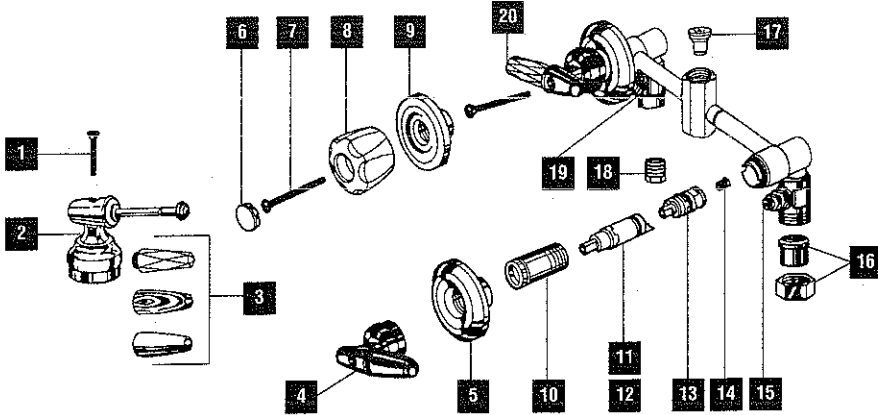

Bath Valves

Two Handle

Note: Refer to chart for correct Order Number when ordering replacement parts.

A. Two Handle Bath Valves - 8" Centers

Note: Refer to chart A on page 14 for correct Order Number when ordering replacement parts.