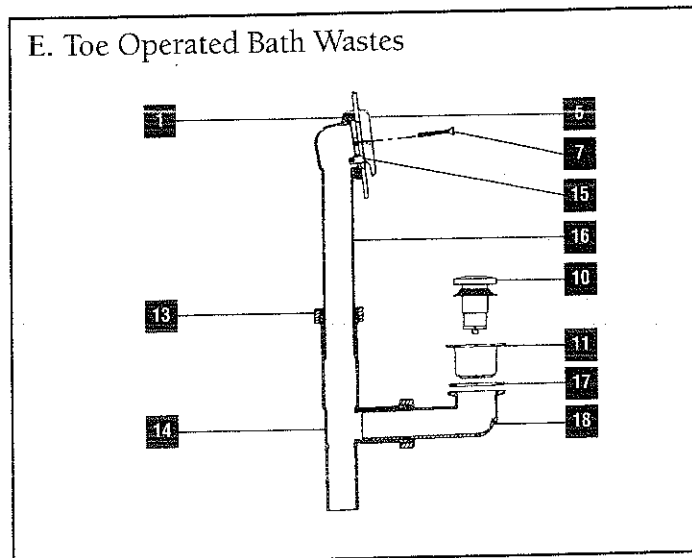

Bath Wastes

Note: Refer to chart for correct Order Number when ordering replacement parts.