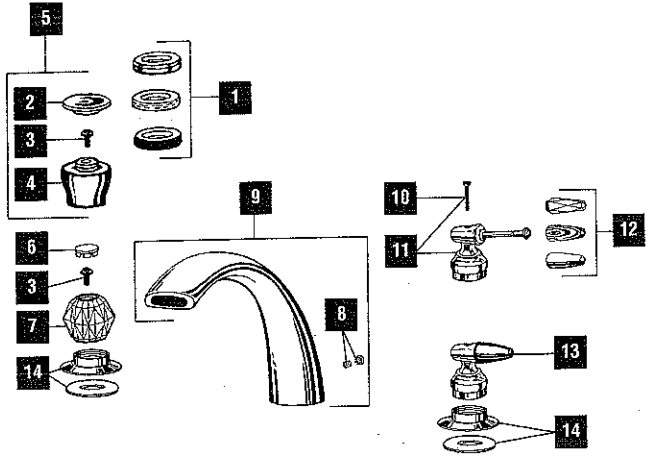

Widespread Bath Faucets

Two Handle

Note: Refer to chart for correct Order Number when ordering replacement parts.

A. Two Handle Deck Mount Roman Tub Faucet Trim