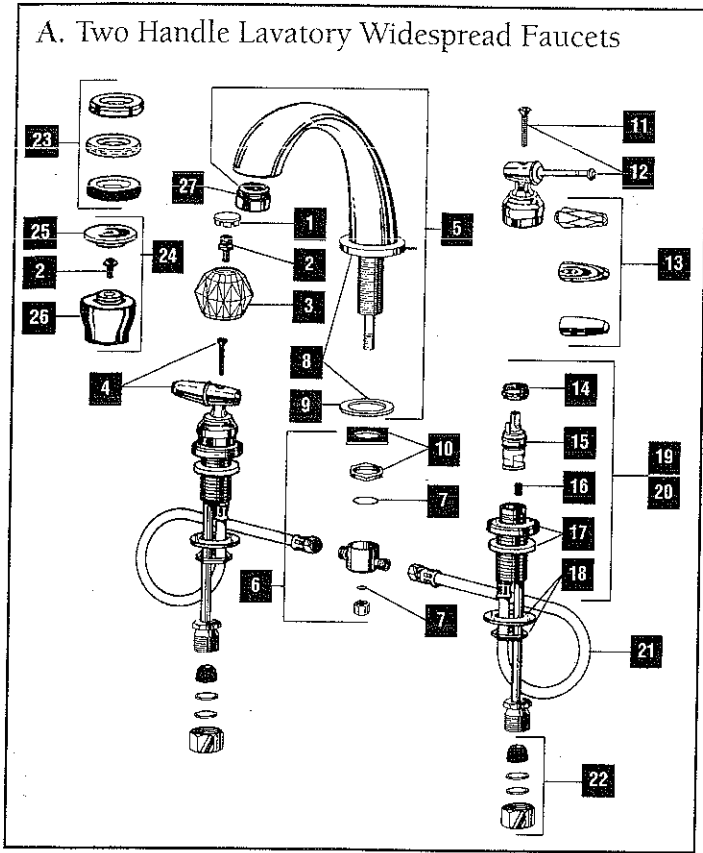

△ Refer to Lavatory Drain Assembly pages 1-4.

Widespread Lavatory Faucets

Widespread Lavatory Faucets

Two Handle

Note: Refer to chart for correct Order Number when ordering replacement parts.

Chart A.			Models														
Key	Description	Order Number	3583SHP	3583PSSH	3583CBRS	3583CBWFRS	3583CPBRS	3583CPWFRS	3584MPU	3584WMPU	3584PB	3584BWF	3584RHP	3584PBRH	3584CBRH	3584CPRH	
1.	Button Set	RP18373								●	●						
		RP18373PB										●	●				
2.	Screws	RP5885															
3.	Handle	RP18393															
4.	Handles w/Screws-Brass	RP11768CBRS		●	●												
		RP11768CPBRS					●	●									
5.	Spout Assembly	RP21688								●	●						
		RP21688PB		●													
		RP21688CP						●	●								●
		RP21688CB			●	●											
6.	Mounting Hardware	RP21516	●	●	●	●	●	●	●	●	●	●	●	●	●	●	
7.	Gasket & O-Ring	RP11729	●	●	●	●	●	●	●	●	●	●	●	●	●	●	
8.	Base & Gasket	RP18882	●														
		RP18882PB	●	●	●												
9.	Gasket	RP6052	●	●	●	●	●	●	●	●	●	●	●	●	●	●	
10.	Nut & Washer	RP6087	●	●	●	●	●	●	●	●	●	●	●	●	●	●	
11.	Screws	RP7527	●			●	●										
		RP7527PB	●	●													
12.	Handle Bases w/Screws**	RP15249	●														
		RP15249PB	●														
13.	Lever Handles-Crystal	RP15069	★	★													
		-Oak	RP15070OAK	★	★												
		-Rosewood	RP15070ROS	★	★												
		-Porcelain	RP15070POR	★	★												
		-Brass	RP15071	★													
		RP15071PB	★														
14.	Bonnet Nuts	RP6060	●	●	●	●	●	●	●	●	●	●	●	●	●	●	
		RP6060SB															
15.	Stem Unit Assembly	RP1740	●	●	●	●	●	●	●	●	●	●	●	●	●	●	
16.	Seats & Springs	RP4993	●	●	●	●	●	●	●	●	●	●	●	●	●	●	
17.	Base w/Gasket	RP10965	●														
		RP10965PB	●	●	●												
18.	Nuts & Washers	RP9519	●	●	●	●	●	●	●	●	●	●	●	●	●	●	
		RP4258	●														
19.	End Valve Assembly-WF	RP4258PB	●														
		RP4257		●	●												
		RP4257PB															
20.	End Valve Assembly	RP4257PB															
21.	Hose	RP6050	●	●	●	●	●	●	●	●	●	●	●	●	●	●	
22.	Hook-Up Kit	RP12303	●	●	●	●	●	●	●	●	●	●	●	●	●	●	
23.	Handle Rings-Brass	RP18218															
		RP18218PB										▲					
		-Oak	RP18220OAK											▲	▲		
		-Soft Touch	RP18222												▲		
		RP18222PB												▲			
24.	Ring Handles-less rings▲▲ Includes: (2) bases, caps & screws	RP18338															
		RP18338PB															
25.	Handle Cap (1)	RP18342															
		RP18342PB															
26.	Handle Base (1)	RP18340															
		RP18340PB															
27.	Aerator	RP18508	●			●	●	●	●	●	●	●	●	●	●	●	
		RP18508PB	●	●	●	●	●	●	●	●	●	●	●	●	●	●	●
△	Complete Pop-Up Assy.	RP19526	●														
		RP19526PB	●														
		RP19526CB		●	●												
		RP19526CP															