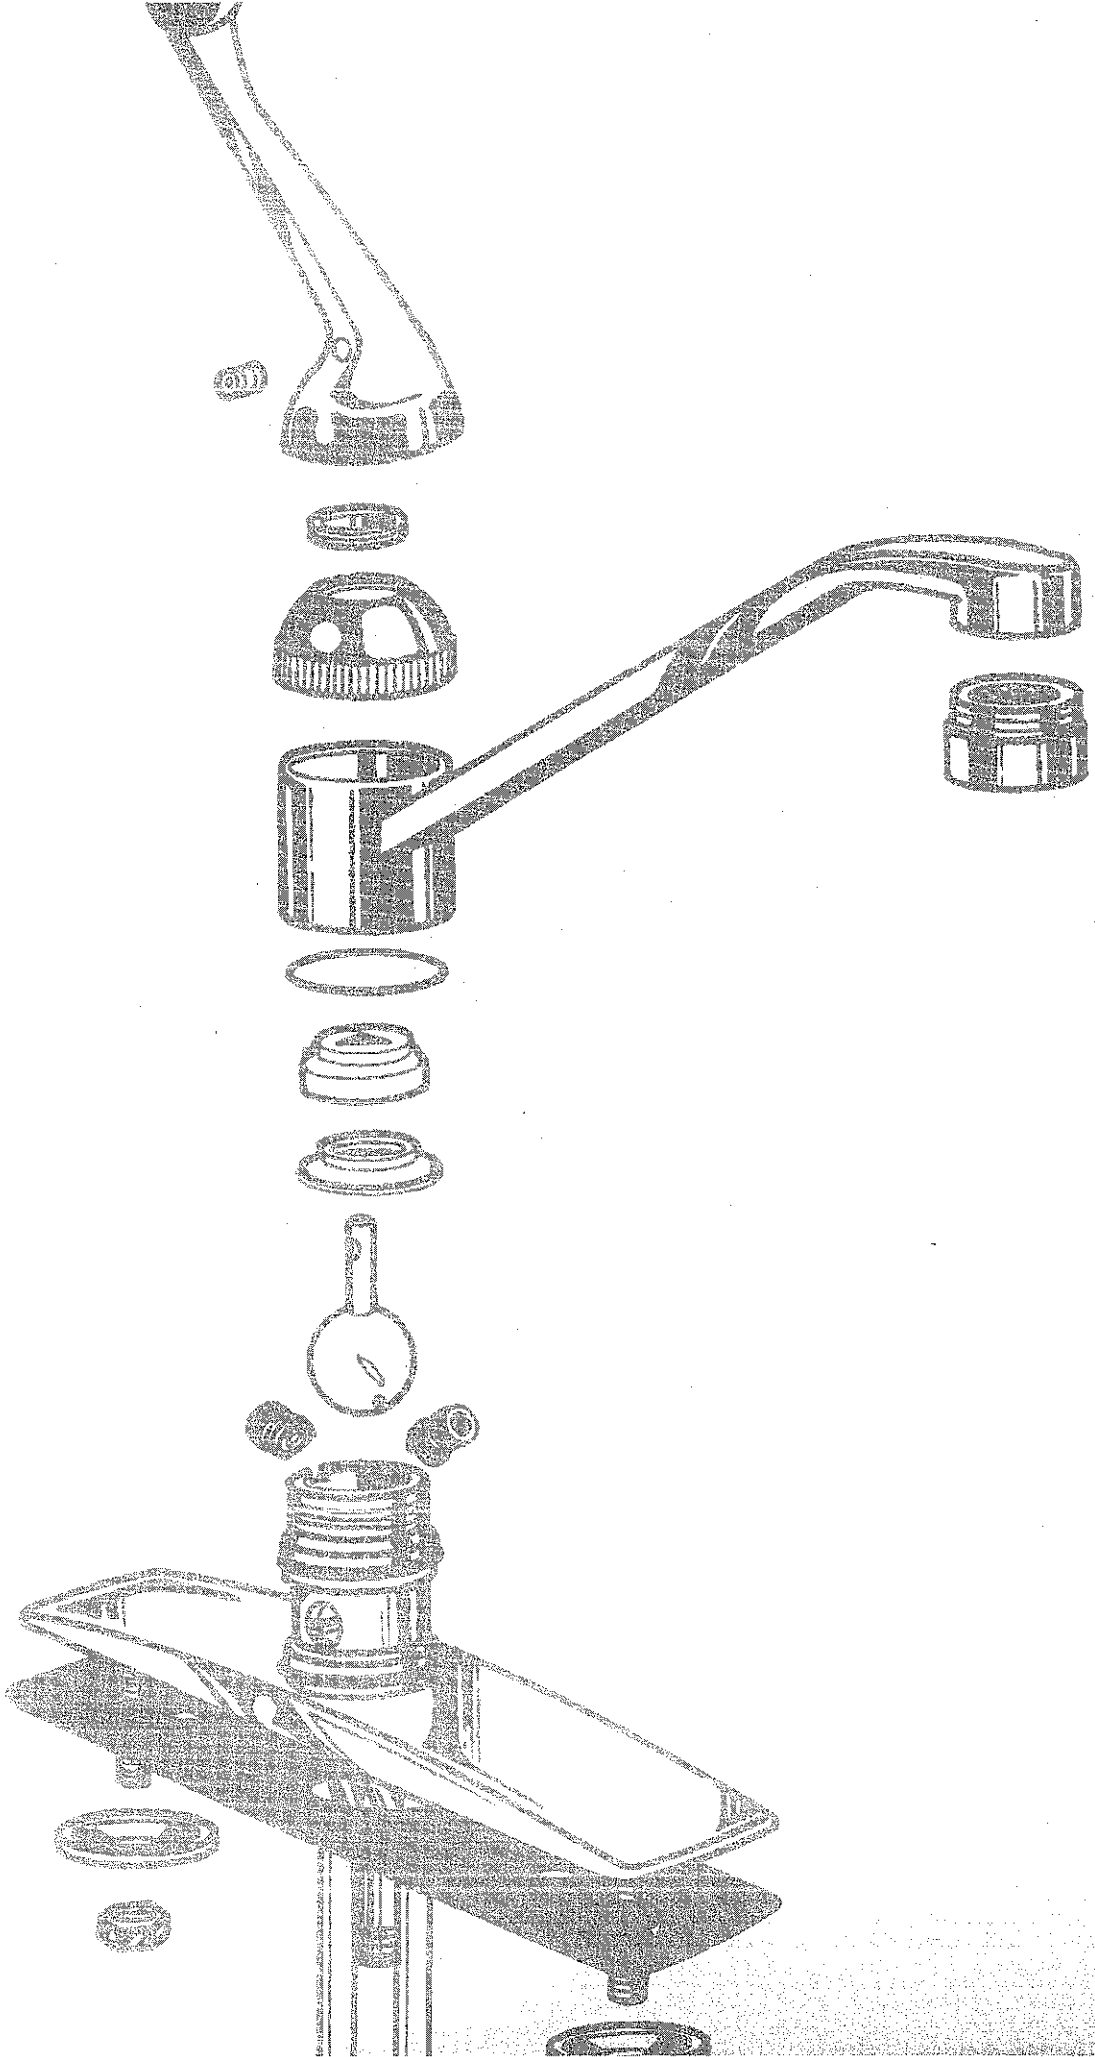

Kitchen Faucets