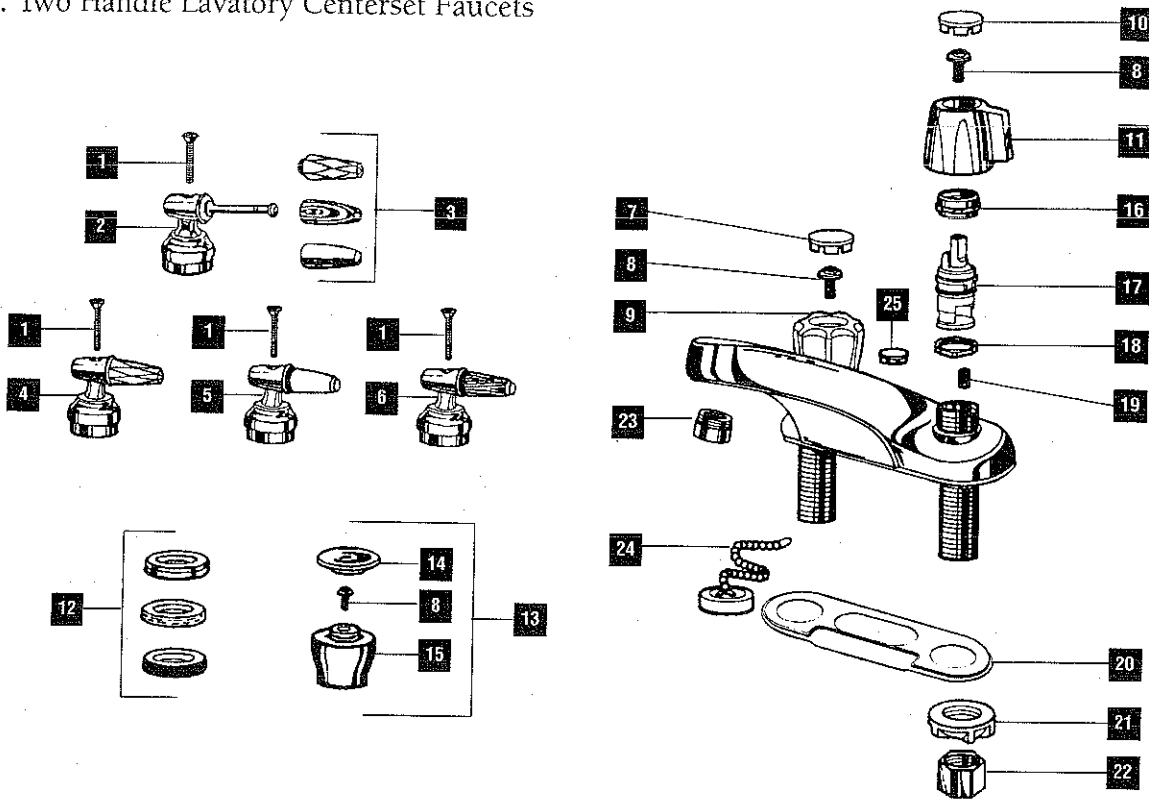

Lavatory Faucets

Two Handle

Note: Refer to chart for correct Order Number when ordering replacement parts.

A. Two Handle Lavatory Centerset Faucets