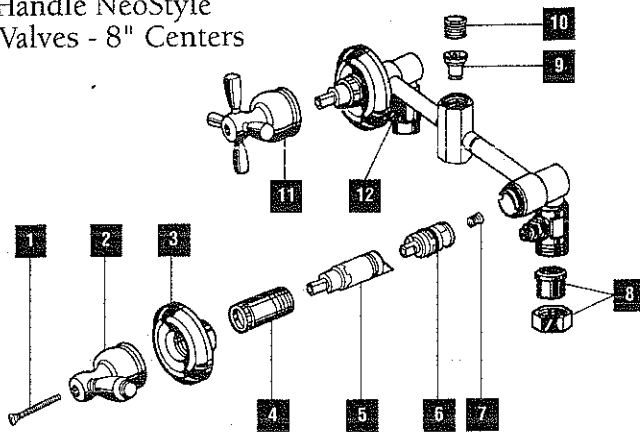

C. Two Handle NeoStyle Bath Valves - 8" Centers

Note: Refer to chart C on page 16 for correct Order Number when ordering replacement parts.