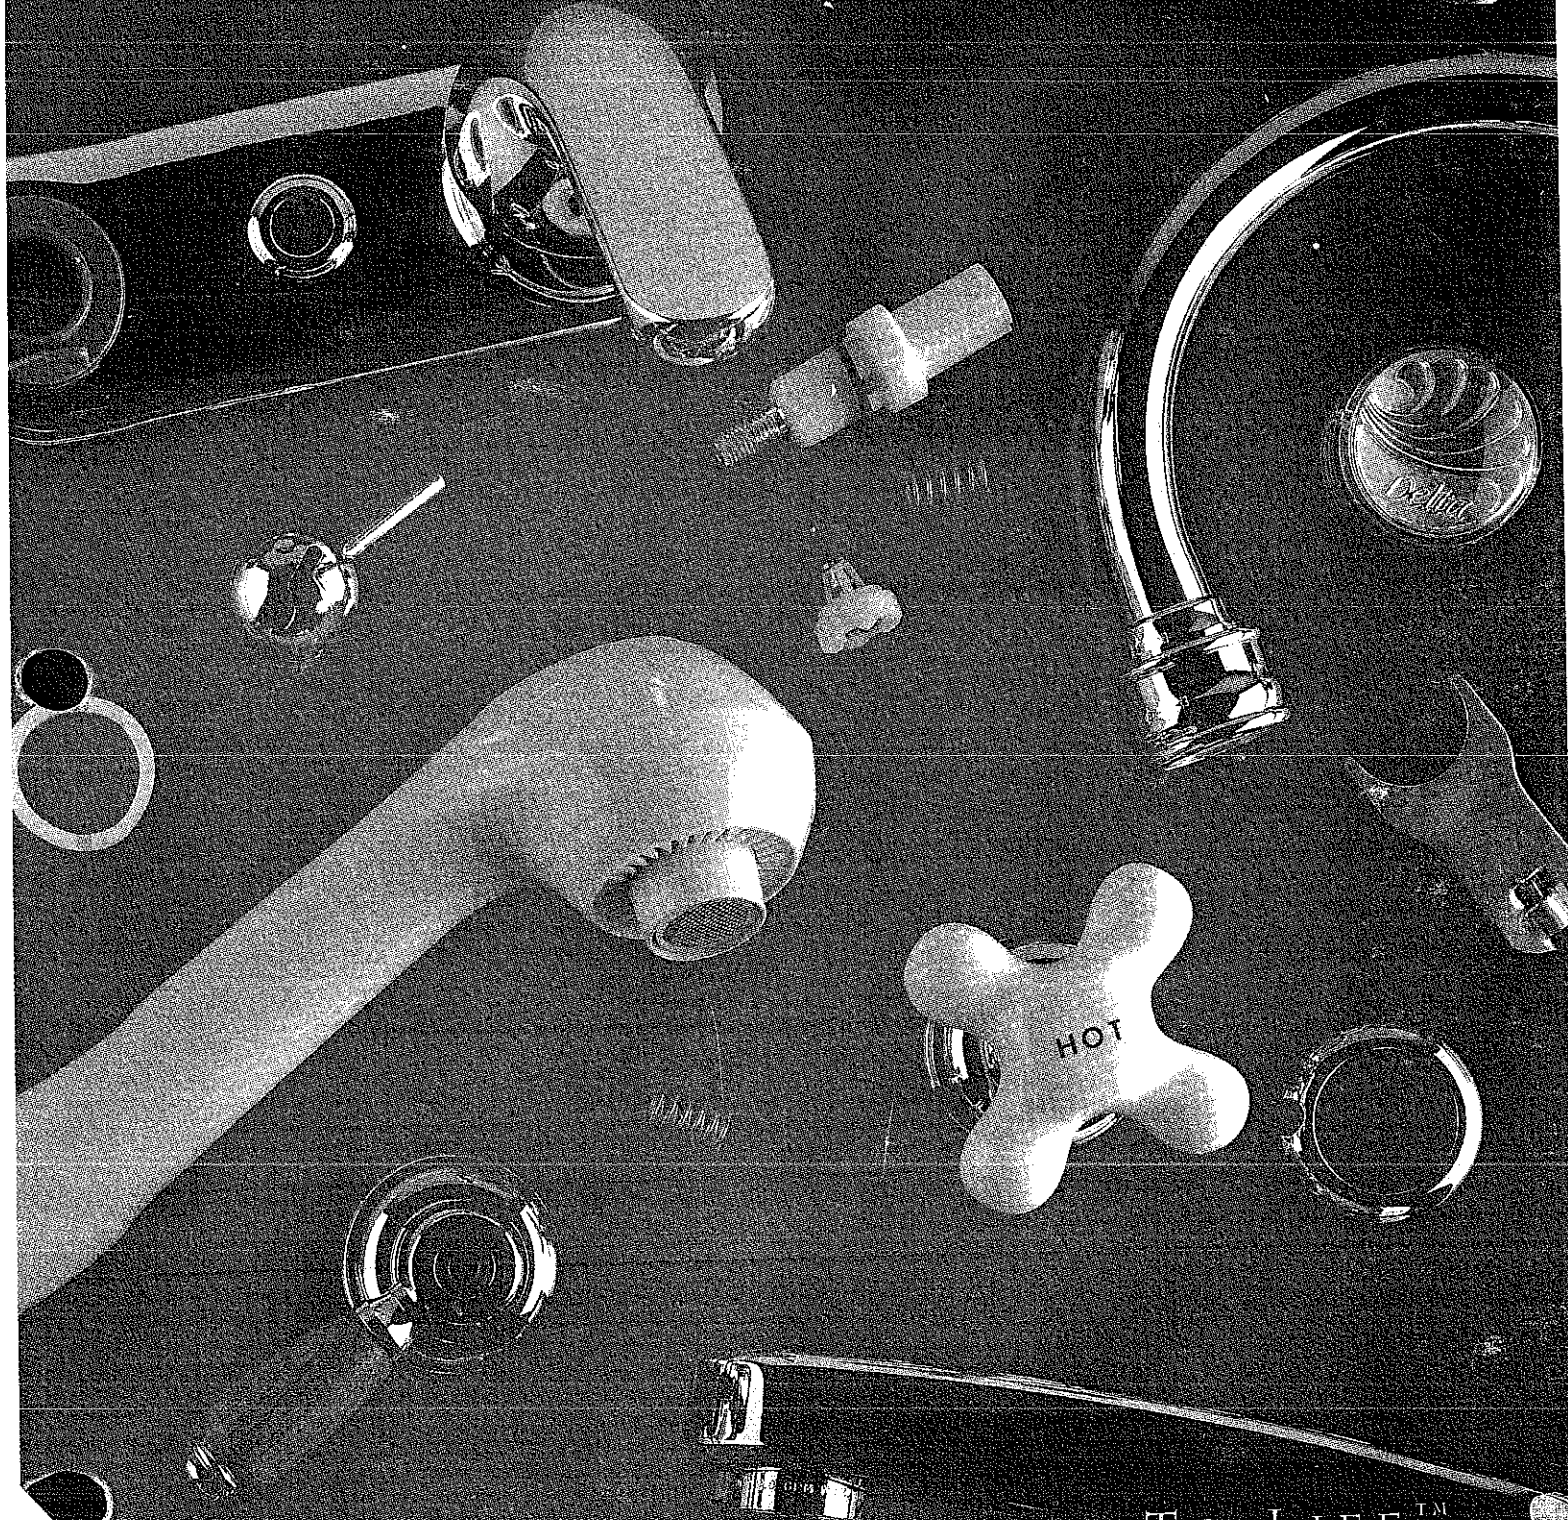

PARTS & ACCESSORIES CATALOG

DELTA

THE WAY WATER IS BROUGHT TO LIFE.™

Single Handle Monitor® Bath Valves

Válvulas de Una Manija Monitor® para Bañeras

Models/Modelos 1700 Series
Pressure Balance Models/Modelos de Presión Balanceada