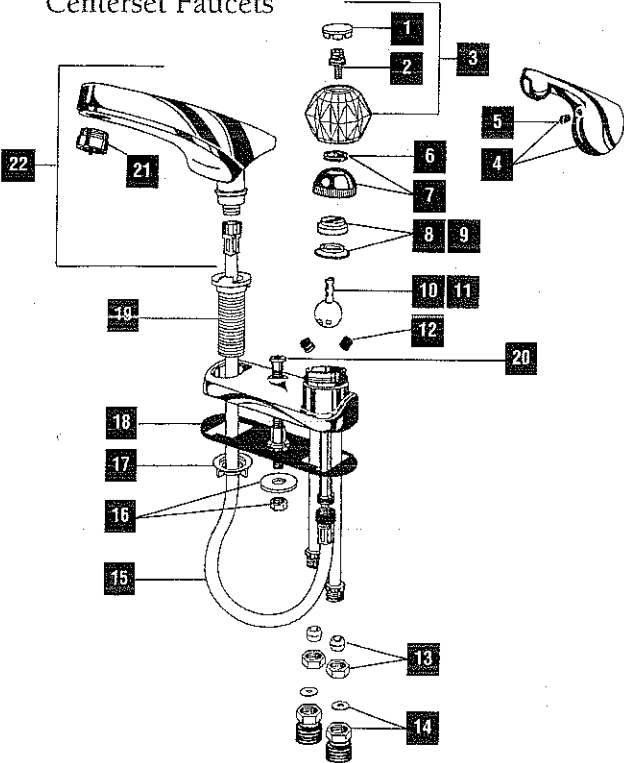

B. Single Lever Lavatory Single Mount Faucets

C. Single Handle Pull Out Spray Lavatory Centerset Faucets

Chart A.			Models			
Key	Description	Order Number	25520AL*	25520RD*	25520WH*	25520GR*
1.	Handle w/Button & Set Screw	RP13926AL	●			
		RP13928RD		●		
		RP13928WH			●	
		RP13928GR				●
2.	Button & Set Screw	RP13929	●	●	●	●
3.	Cap Assembly	RP13930AL	●			
		RP13930RD		●		
		RP13930WH			●	
		RP13930GR				●
4.	Cap	RP13931AL	●			
		RP13931RD		●		
		RP13931WH			●	
		RP13931GR				●
5.	Adjusting Ring	RP250	●	●	●	●
6.	Spring Washer	RP13932	●	●	●	●
7.	Cam Assembly	RP61	●	●	●	●
8.	Ball Assembly	RP10797	●	●	●	●
9.	Seats & Springs	RP4993	●	●	●	●
		RP330AL	●			
		RP330RD		●		
		RP330WH			●	
10.	Aerator	RP330GR				●
		RP13942	●	●	●	●
		RP13943AL	●			
		RP13943RD		●		
11.	Retaining Seal	RP13943WH				●
		RP13943GR				●
		RP13944	●	●	●	●
12.	Escutcheon	RP13940	●	●	●	●
13.	Gasket	RP13941	●	●	●	●
14.	Mounting Washer & Wrench	RP13945AL	●			
15.	Adjusting Wrench	RP13945RD		●		
		RP13945WH			●	
		RP13945GR				●
		RP13945AL	●			