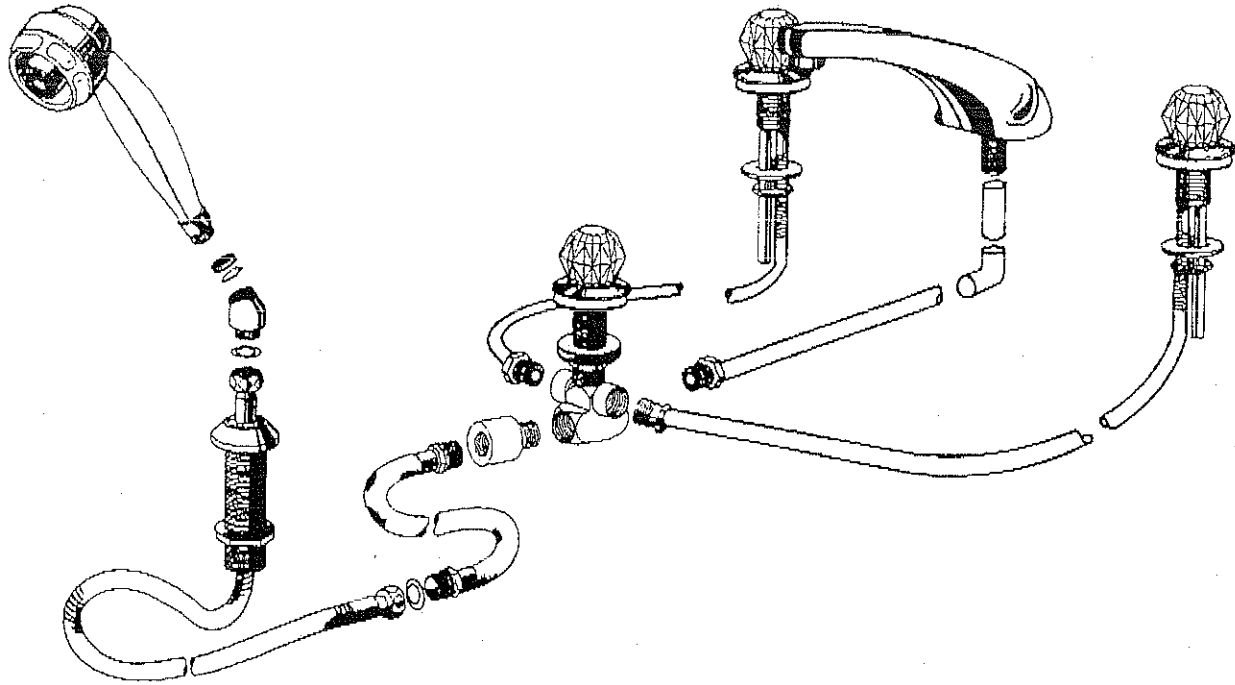

INSTRUCTIONS FOR REPLACEMENT OF RP19653 DIVERTER ASSEMBLY

1. Remove handle and screw. Remove sleeve (11). REFER TO ILLUSTRATION C.
2. Reinstall handle and screw. Pull on handle to remove extender (10) and diverter assembly (9) from the valve. REFER TO ILLUSTRATION D.
3. Detach handle and screw and replace old diverter assembly with a new one.
4. Reinstall handle to extender (10) and diverter assembly (9) as shown in ILLUSTRATION D.
5. Align KEY on diverter assembly with keyway in transfer valve (7) and reinstall diverter assembly into valve by pushing down on handle. Rotate while pushing if necessary to locate the keyway.
6. Remove handle from extender and reinstall sleeve (11).
7. Reinstall handle and screw. Replacement of diverter assembly is now complete.