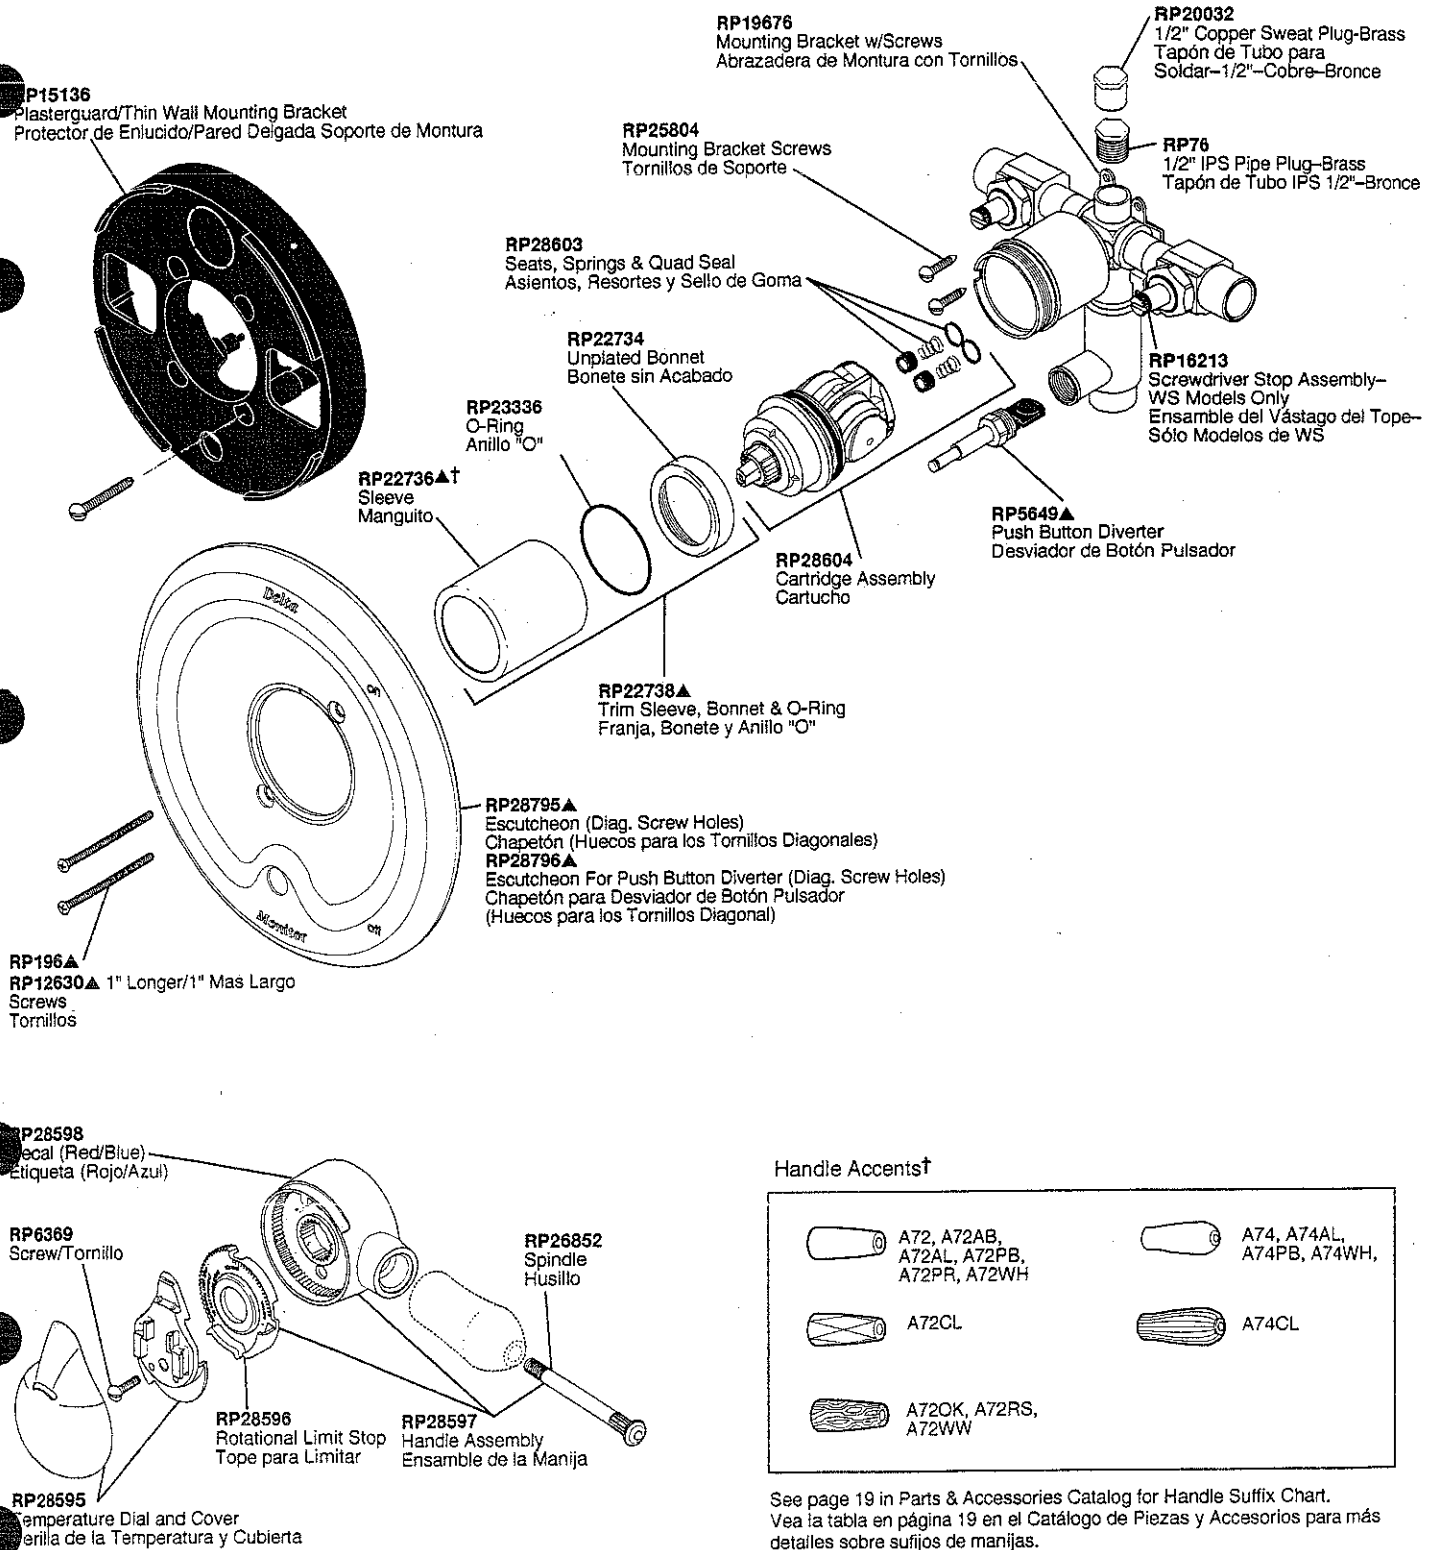

PARTS & ACCESSORIES CATALOG

DELTA

THE WAY WATER IS BROUGHT TO LIFE.™

Single Handle Monitor® Bath Valves

Válvulas de Una Manija Monitor® para Bañeras

Models/Modelos 1700 Series
Pressure Balance Models/Modelos de Presión Balanceada