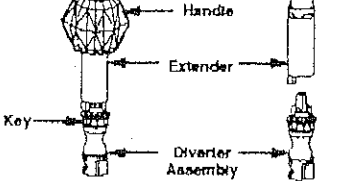

INSTRUCTIONS FOR REPLACEMENT OF RP19653 DIVERTER ASSEMBLY

1. Remove handle and screw. Remove sleeve (11). REFER TO ILLUSTRATION C.
2. Reinstall handle and screw. Pull on handle to remove extender (10) and diverter assembly (9) from the valve. REFER TO ILLUSTRATION D.
3. Detach handle and screw and replace old diverter assembly with a new one.
4. Reinstall handle to extender (10) and diverter assembly (9) as shown in ILLUSTRATION D.
5. Align KEY on diverter assembly with keyway in transfer valve (7) and reinstall diverter assembly into valve by pushing down on handle. Rotate while pushing if necessary to locate the keyway.
6. Remove handle from extender and reinstall sleeve (11).
7. Reinstall handle and screw. Replacement of diverter assembly is now complete.

C.

Sleeve

D.