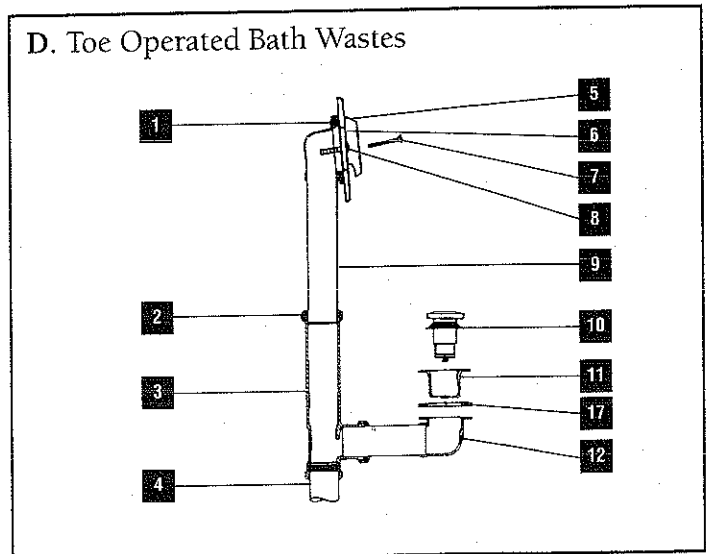

Bath Wastes

Note: Refer to chart for correct Order Number when ordering replacement parts.