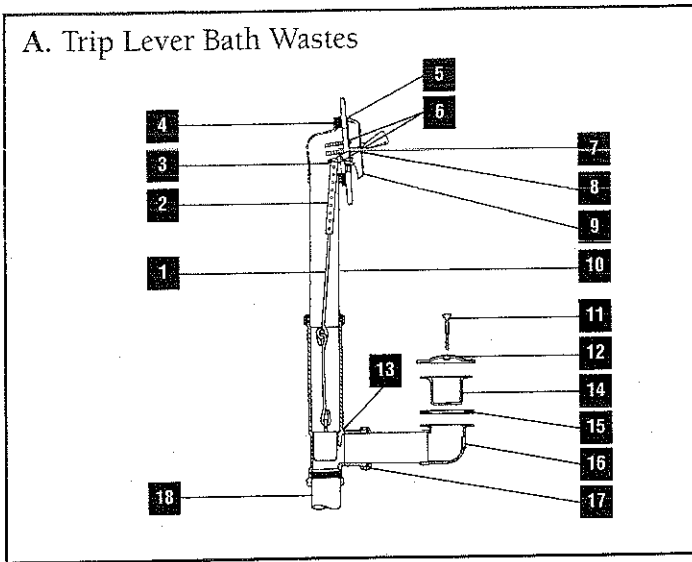

Bath Wastes

Note: Refer to chart for correct Order Number when ordering replacement parts.