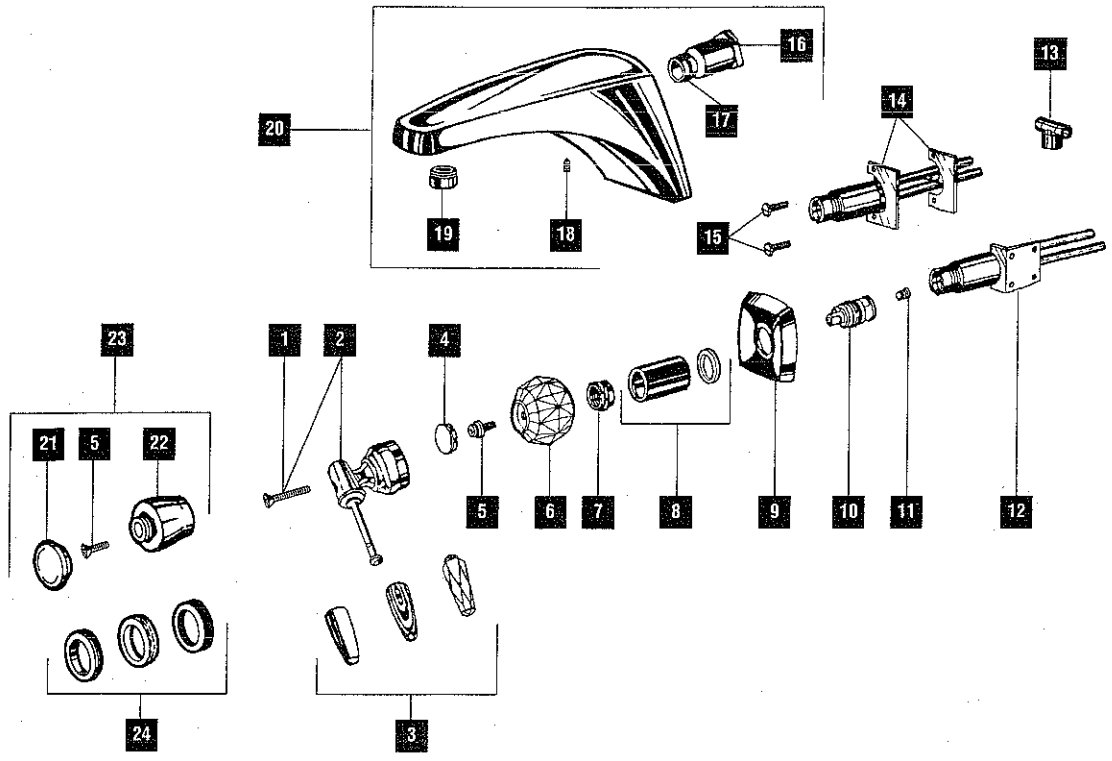

Widespread Bath Faucets

Two Handle

Note: Refer to chart for correct Order Number when ordering replacement parts.

A. Two Handle Wall Mount Roman Tub Faucets