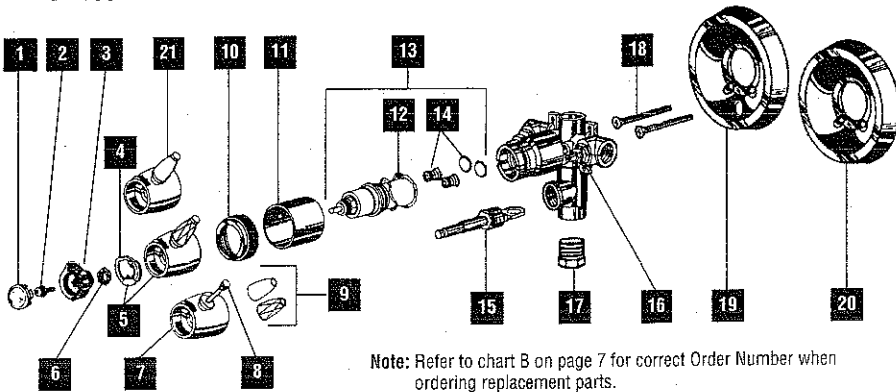

B. Single Lever Monitor Bath Valves Pressure Balance Models

Note: Refer to chart B on page 7 for correct Order Number when ordering replacement parts.