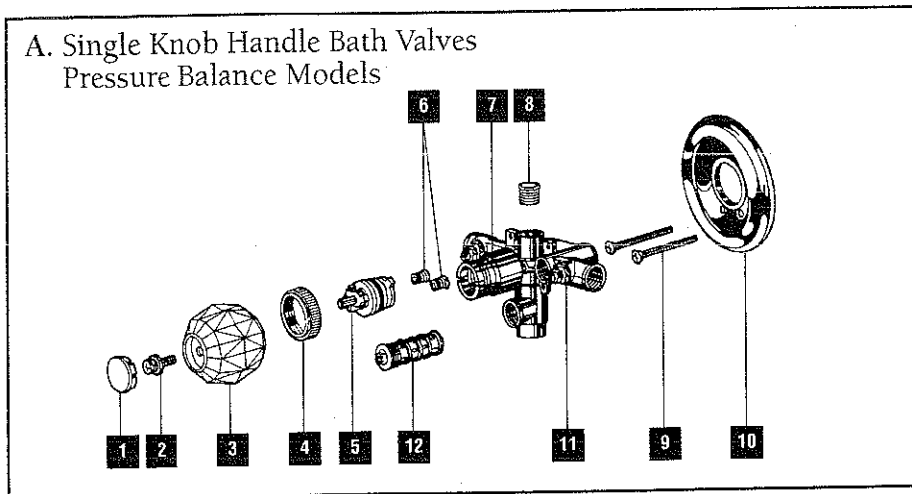

★ Lever Handle Options
 △ Refer to Tub and Shower Accessories page 1.

Bath Valves

Single Handle

Note: Refer to chart for correct Order Number when ordering replacement parts.

Chart A.			Models	
Key	Description	Order Number	25624WH#	25644WH#
1.	Button	RP17656	●	●
2.	Screw	RP5835	●	●
3.	Handle w/Button & Screw	RP17655	●	●
4.	Bonnet	RP6079WH	●	●
5.	Stem Unit Assembly	RP1991	●	●
6.	Seats & Springs	RP4993	●	●
7.	Sleeve	RP6081WH	●	●
8.	Pipe Plug	RP76	●	●
9.	Screws (2)	RP196WH	●	●
10.	Escutcheon	RP6083WH	●	●
11.	Stop Stem Assembly	RP2090	●	●
12.	Balance Spool Assembly	RP574	●	●
△	Showerhead	RP13952WH	●	●
△	Diverter Tub Spout & Flange	RP13953WH	●	●