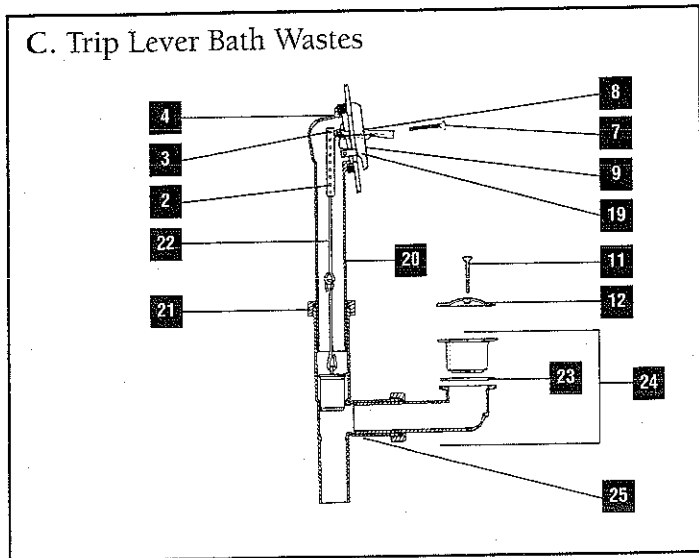

Bath Wastes

Note: Refer to chart for correct Order Number when ordering replacement parts.