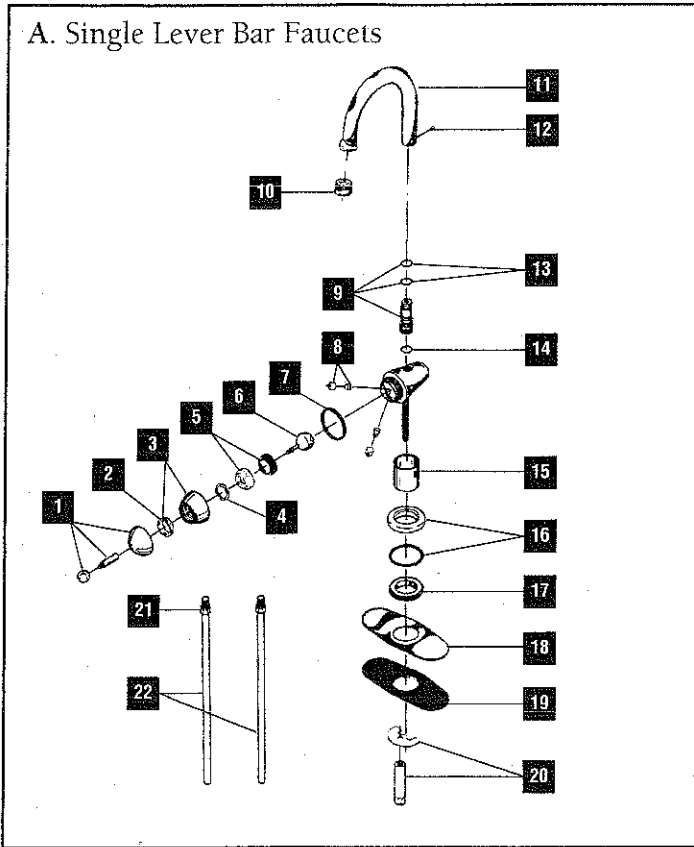

Bar Faucets

Bar Faucets

Single Handle

Note: Refer to chart for correct Order Number when ordering replacement parts.

Chart A.			Models				
			21709**	21709AC**	21709MP**	21709PB**	21709WC**
Key	Description	Order Number					
1.	Handle Assembly	RP17696	●				
		RP17696AC		●			
		RP17696MP			●		
		RP17696PB				●	
		RP17696WC					●
	RP17696WP					●	
2.	Adjusting Ring	RP250	●	●	●	●	●
3.	Cap w/Adjusting Ring	RP17695	●				
		RP17695AL		●			
		RP17695MB			●		
		RP17695PB				●	
		RP17695WH					●
4.	Spring Washer	RP13932	●	●	●	●	●
5.	Cam & Packing	RP17694	●	●	●	●	●
6.	Ball Assembly	RP17693	●	●	●	●	●
7.	Trim Ring	RP17692	●			●	
		RP17692PB			●	●	●
8.	Seats & Springs	RP4993	●	●	●	●	●
9.	Spout Adapter	RP17689	●				
		RP17689AL		●			
		RP17689MB			●		
		RP17689PB				●	
		RP17689WH					●
10.	Aerator	RP330	●	●		●	
		RP330PB			●	●	●
11.	Spout	RP17701	●				
		RP17701AL		●			
		RP17701MB			●		
		RP17701PB				●	
		RP17701WH					●
12.	Screw	RP17688	●				
		RP17688AL		●			
		RP17688MB			●		
		RP17688PB				●	
		RP17688WH					●
13.	O-Rings	RP17699	●	●	●	●	●
14.	O-Ring	RP17690	●	●	●	●	●
15.	Base	RP17697	●				
		RP17697AL		●			
		RP17697MB			●		
		RP17697PB				●	
		RP17697WH					●
16.	Base Trim & O-Ring	RP17698	●	●		●	
		RP17698PB			●	●	●
17.	Retaining Seal	RP17702	●	●	●	●	●
18.	Escutcheon	RP13943	●				
		RP13943AL		●			
		RP13943MB			●		
		RP13943PB				●	
		RP13943WH					●
19.	Gasket	RP13944	●	●	●	●	●
20.	Washer & Wrench	RP13940	●	●	●	●	●
21.	O-Rings	RP13938	●	●	●	●	●
22.	Supply Tubes	RP13939	●	●	●	●	●