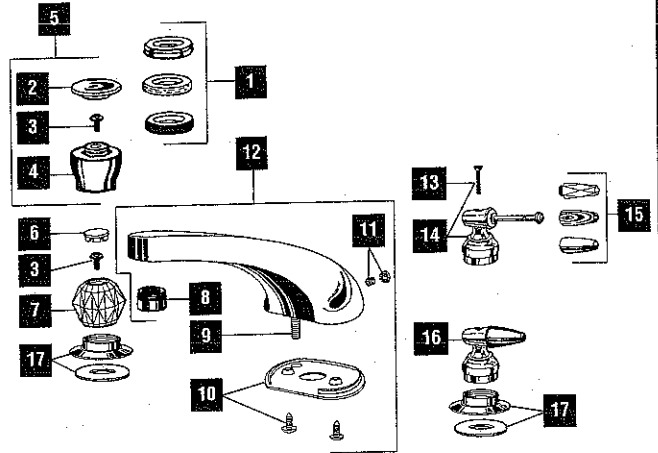

B. Two Handle Deck Mount Roman Tub Faucet Trim

Chart A.

Key	Description	Order Number	Models																
			2780	2780PB	2780SHP	2780RHP	2780PBSHP	2780PBRHP	2780CBRS	2780CBRH	2780CPBRS	2780CPRH	2781SHP	2781PBSHP	2781CBRS	2781CPBRS	2781RHP	2781PBRHP	2781CBRH
1.	Handle Rings (2)-Brass	RP18219				▲					●					▲	▲	▲	●
	-Oak	RP18221OAK				▲	▲									▲	▲	▲	●
	-Soft Touch	RP18223				▲	▲									▲	▲	▲	●
		RP18343				●										●	●	●	●
2.	Handle Cap (1)	RP18343PB				●										●	●	●	●
		RP18341				●										●	●	●	●
3.	Screws (2)	RP5885	●	●	●	●	●	●	●	●	●	●	●	●	●	●	●	●	●
		RP18341PB				●										●	●	●	●
5.	Ring Handles-less rings▲▲	RP18339				●										●	●	●	●
	Includes: (2) bases, caps & screws	RP18339PB				●										●	●	●	●
6.	Button Set	RP18373	●																
		RP18373PB	●																
7.	Handle-Crystal Knob	RP18372	●																
		RP18358	●																
8.	Plug Button & Set Screw	RP18358PB	●																
		RP18908	●																
9.	Spout Assembly	RP18908PB	●																
		RP16615																	
10.	Screws	RP16615PB																	
		RP16616																	
11.	Handle Bases w/Screws **	RP16616PB																	
		RP15426																	
12.	Handle Levers (2)-Crystal	RP15426																	
	-Oak	RP15426OAK																	
	-Rosewood	RP15426ROS																	
	-Porcelain	RP15426POR																	
	-Brass	RP15426BRS																	
13.	Handles w/Screw-Brass	RP16617CBRS																	
		RP16617CPBRS																	
14.	Base w/Gasket	RP18543	●	●	●	●	●	●	●	●	●	●	●	●	●	●	●	●	●
		RP18543PB	●	●	●	●	●	●	●	●	●	●	●	●	●	●	●	●	●
△	Conventional Rough-In Kit	RP18227	●	●	●	●	●	●	●	●	●	●	●	●	●	○	○	○	○
△	Thick Tile Rough-In Kit	RP18235														○	○	○	○