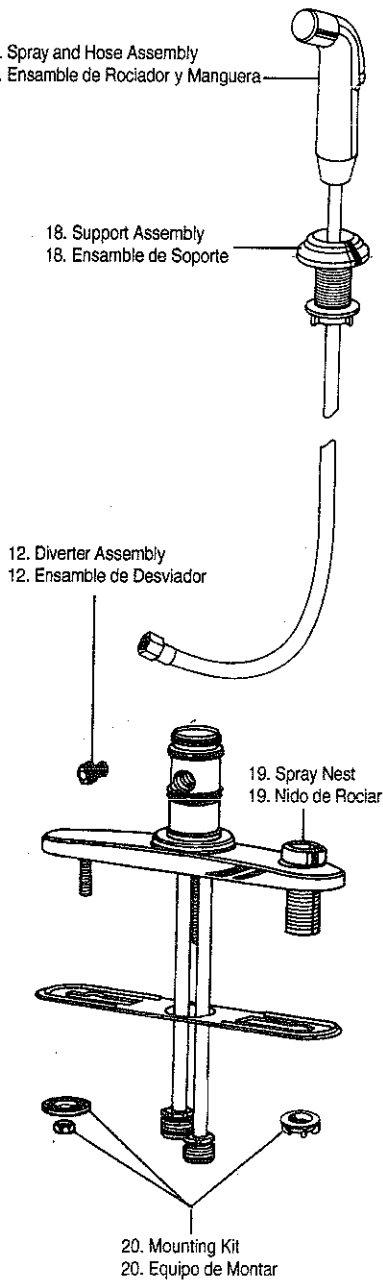

MEETS OR EXCEEDS
ANSI/ASME A112.18.1M
CSA B125

CUMPLIRA O SOBRE
PASARA ANSI/ASME
A112.18.1M CSA B125

MODELS 150 and 450

MODEL 350

MODEL 451

MODEL 151

Installation Instructions

1. Shut off water supplies.
2. Place gasket (14) on the bottom of the faucet with the ribs facing up.
3. For 150 model series: Proceed to step 4.