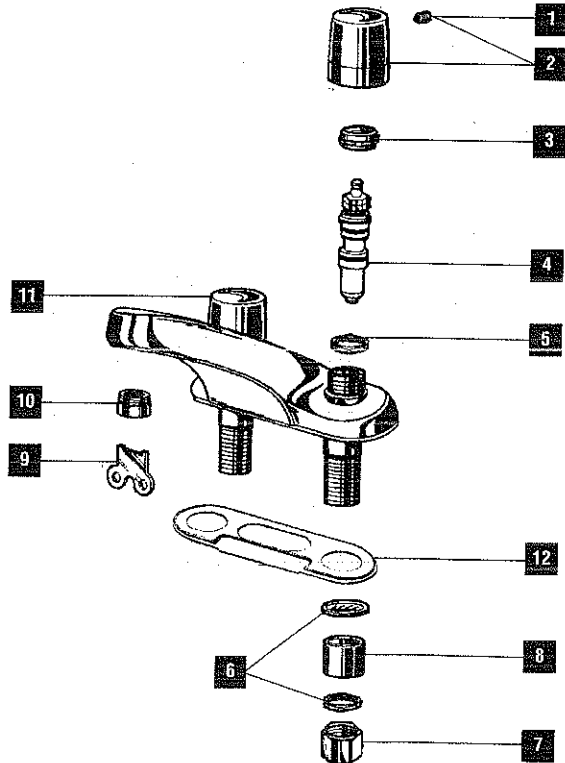

D. Two Handle Lavatory Centerset Faucets

Chart A.			Models				
Key	Description	Order Number	2567	2567CB	2567PB	2567WC	2567WP
1.	Spout Assembly	RP15538	●				
		RP15538CB	●				
		RP15538PB		●			
		RP15538WC			●		
		RP15538WP				●	
2.	Aerator	RP18454	●		●		
		RP18454PB	●	●	●	●	
3.	O-Ring	RP5863	●	●	●	●	
4.	Retaining Ring	RP6227	●	●	●	●	
5.	Bonnet	RP15539	●	●			
		RP15539PB		●			
		RP15539WH			●	●	
6.	Ring	RP15540	●		●		
		RP15540PB	●	●	●	●	
7.	O-Ring	RP6048	●	●	●	●	
		RP7527	●				
8.	Screws	RP7527PB	●	●	●		
		RP14790	◆				
		RP14790CB	◆				
9.	Cross Handles w/Screws	RP14790PB		◆			
		RP14790WC			◆		
		RP14790WP				◆	
		RP19530	◆				
		RP19530PB		◆			
		RP14788	◆				
		RP14788CB	◆				
10.	Lever Handles w/Screws	RP14788CW	◆				
		RP14788OAK	◆				
		RP14788PB		◆			
		RP14788POAK		◆			
		RP14788PW			◆		
		RP14788WC				◆	
		RP14788WP					◆
		RP6060	●	●	●	●	
11.	Bonnet Nuts	RP6060	●	●	●	●	
		RP6060SB		●	●	●	
12.	Stem Unit Assembly	RP1740	●	●	●	●	
13.	Seats & Springs	RP4993	●	●	●	●	
14.	Escutcheon	RP15541	●	●			
		RP15541PB		●			
		RP15541WH			●	●	
15.	Washers	RP15542	●	●	●	●	
16.	Gasket	RP15543	●	●	●		
		RP20781			●	●	
17.	Locknuts	RP6183	●	●	●	●	
18.	Coupling Nuts	RP5861	●	●	●	●	
△	Complete Pop-Up Assy.	RP15544	●				
		RP15544CB		●			
		RP15544PB			●		
		RP15544WC				●	
		RP15544WP				●	