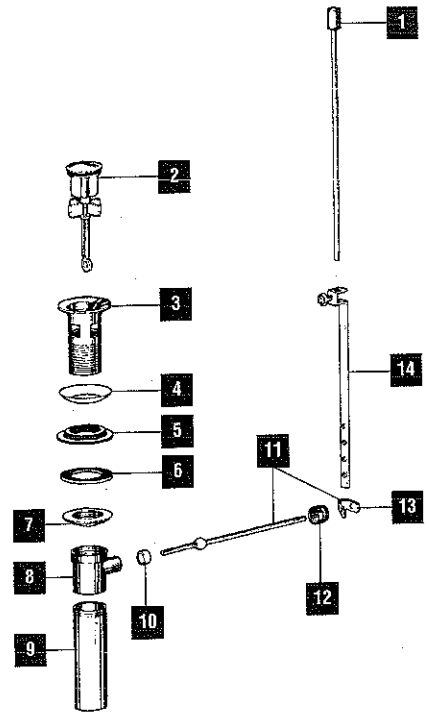

C. Lavatory & Bidet Pop-Up Drain Assemblies