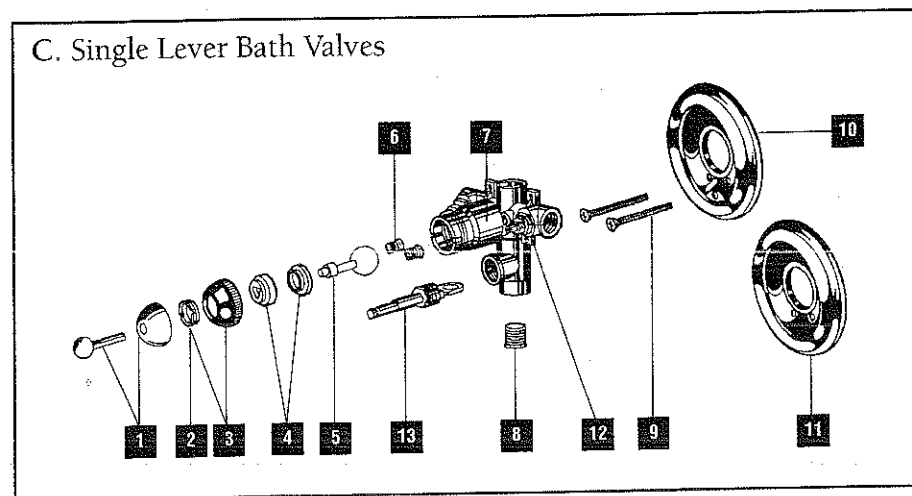

★ Lever Handle Options
 △ Refer to Tub and Shower Accessories page 1.

Bath Valves

Single Handle

Note: Refer to chart for correct Order Number when ordering replacement parts.

Chart A.			Models	
Key	Description	Order Number	25624WH#	25644WH#
1.	Button	RP17656	●	●
2.	Screw	RP5835	●	●
3.	Handle w/Button & Screw	RP17655	●	●
4.	Bonnet	RP6079WH	●	●
5.	Stem Unit Assembly	RP1991	●	●
6.	Seats & Springs	RP4993	●	●
7.	Sleeve	RP6081WH	●	●
8.	Pipe Plug	RP76	●	●
9.	Screws (2)	RP196WH	●	●
10.	Escutcheon	RP6083WH	●	●
11.	Stop Stem Assembly	RP2090	●	●
12.	Balance Spool Assembly	RP574	●	●
△	Showerhead	RP13952WH	●	●
△	Diverter Tub Spout & Flange	RP13953WH	●	●