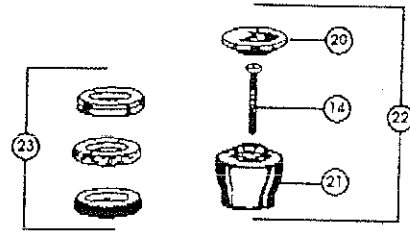

WRITE PURCHASED MODEL NUMBER HERE FOR FUTURE REFERENCE.

INSTALLATION INSTRUCTIONS

SHUT OFF WATER SUPPLIES

NOTE: The length of the braided metal hose (6) limits the distance between the transfer valve and deck fitting. The distance between the transfer valve and deck fitting should not exceed 18" with the braided metal hose furnished.

1. Drill two 1-3/8" diameter holes in finished surface, one for the transfer valve (7) and one for the spray support assembly (4). Refer to note above.
2. The transfer valve (7) is supplied without a handle attached. Remove thin nut [top nut in (8)] from transfer valve.
3. Install transfer valve (7) from underside of mounting surface so that the handle stem (10) is 1-5/8" to 1-7/8" above the finished surface (see illustration A.). Reinstall thin nut [top nut in (8)] to secure valve.
4. Install gasket and base (12), handle [knob (13), lever (17 or 19), or ring (21)], and handle screw [knob (14), lever (16), ring (14)]. For knob handle install button (15). For ring handle install ring (23) and cap (20).
5. Mount spray support assembly (4) to mounting surface.
6. **PLUMBING CODES IN YOUR AREA MAY REQUIRE INSTALLATION OF A VACUUM BREAKER.** If so, contact your supplier. Install vacuum breaker in the outlet to be used for the hand shower. **NOTE: THE INLET PORTS ARE LABELED "INLET". THE OUTLET PORTS ARE NOT LABELED. EITHER "INLET" MAY BE USED FOR THE HAND SHOWER.**
  From tub valves connect hot and cold water lines to labeled inlets on transfer valve (7). Either inlet may be used for hot and cold. (see illustration B.)

8. Connect braided metal hose (6) to the outlet port intended for the hand shower. Insert hose (5) up through spray support (4). Attach hose (5) to braided metal hose (6). **DO NOT ATTACH HAND PIECE (1) YET.**
9. Connect tub spout to remaining outlet port on transfer valve (7).
10. **FLUSH YOUR SYSTEM** by turning on water supplies to bath valve. Pull hose (5) to its furthest extension, pointing it down into the tub, turn the diverter handle to the hand shower position. Turn bath valve handles to the full on positions, check for leaks and let lines flush for one minute without moving valve handles. This will remove debris from lines which can damage internal parts of valves and create leaks. After flushing turn off water at bath valve handles. Return the diverter handle back to its normal position. Attach hand piece (1) to hose with gasket between connection.

CARE INSTRUCTIONS

Your Delta® Faucet Hand Shower is designed and engineered in accordance with the highest quality and performance standards. With proper care, it will give you years of trouble free service. Care should be given to the cleaning of this product. Although its finish is extremely durable, it can be damaged by harsh abrasives or polish. **TO CLEAN,** simply wipe gently with damp cloth and blot dry with a soft towel.