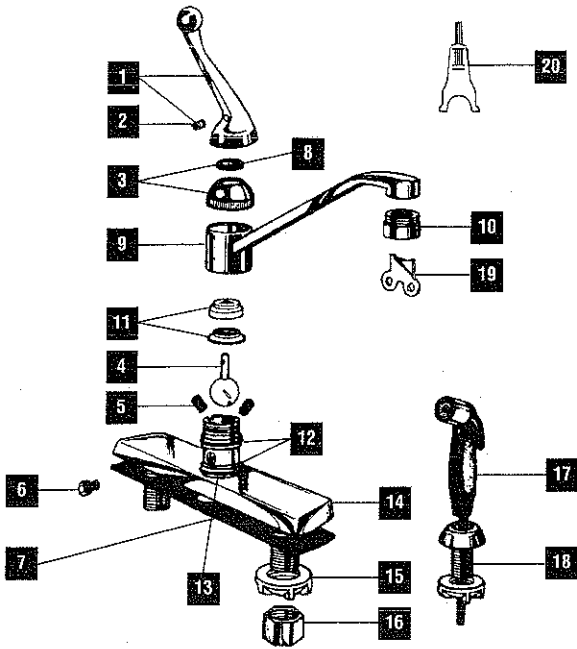

Kitchen Faucets

Single Handle

Note: Refer to chart for correct Order Number when ordering replacement parts.

A. Single Lever Kitchen Deck Faucets