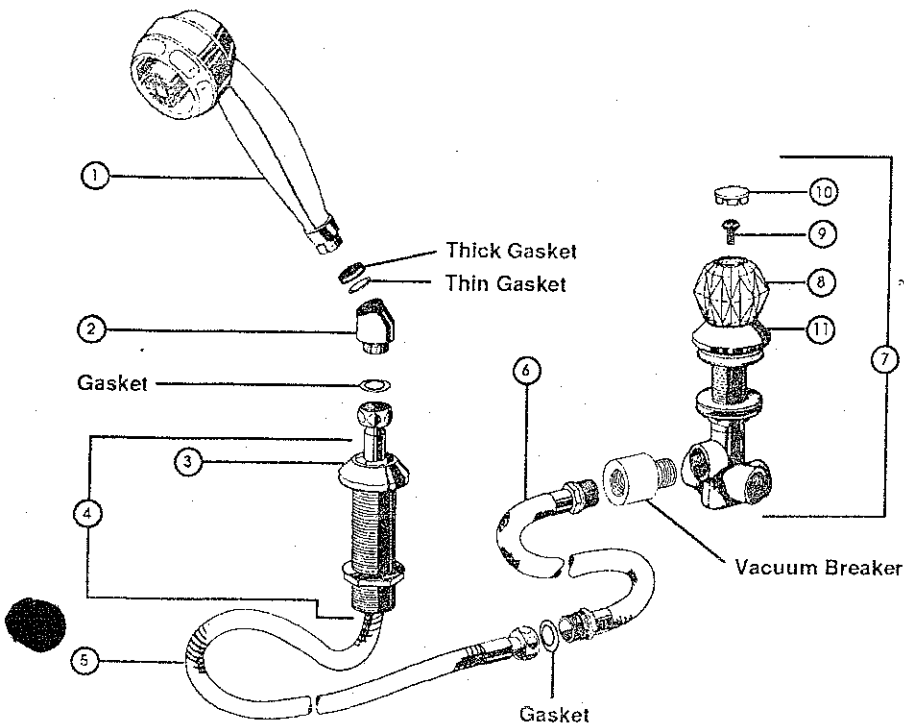

RP14979

WRITE PURCHASED MODEL NUMBER HERE FOR FUTURE REFERENCE.

KEY	PART DESCRIPTION	ORDER NUMBER	MODELS			
			RP14979	RP14979 AB	RP14979 PB	RP14979 SB
1.	Hand Piece	RP14991	●			
		RP14991 AB		●		
		RP14991 PB			●	
		RP14991 SB				●
2.	Elbow Assembly	RP16668	●			
		RP16668 AB		●		
		RP16668 PB			●	
		RP16668 SB				●
3.	Escutcheon	RP16669	●			
		RP16669 AB		●		
		RP16669 PB			●	
		RP16669 SB				●
4.	Spray Support Assembly	RP14987	●			
		RP14987 AB		●		
		RP14987 PB			●	
		RP14987 SB				●
5.	Hose	RP14990	●			
		RP14990 AB		●		
		RP14990 PB			●	
		RP14990 SB				●
6.	Hose (metal braided)	RP14989	●	●	●	●
7.	Transfer Valve Assembly	RP14988	●			
		RP14988 AB		●		
		RP14988 PB			●	
		RP14988 SB				●
8.	Handle	RP5218	●	●	●	●
9.	Screw	RP6369	●	●	●	●
10.	Button	RP3558	●	●	●	●
11.	Escutcheon	RP16671	●			
		RP16671 AB		●		
		RP16671 PB			●	
		RP16671 SB				●

INSTALLATION INSTRUCTIONS

SHUT OFF WATER SUPPLIES

NOTE: The length of the braided metal hose (6) limits the distance between the transfer valve and deck fitting. The distance between the transfer valve and deck fitting should not exceed 18" with the braided metal hose furnished.

1. Remove button (10) handle screw (9), handle (8), escutcheon (11), one nut, washer and gasket from transfer valve (7).
2. Install transfer valve (7) from underside of mounting surface.
3. Reinstall gasket, washer, nut, handle escutcheon, handle and handle screw.
4. Plumbing codes in your area may require installation of a vacuum breaker. If so, contact your supplier. Install vacuum breaker in outlet labeled "TO SHOWER" on transfer valve.
5. From tub valves connect hot and cold water lines to corresponding labeled outlets on transfer valve (7).
6. Mount spray support assembly (4) to mounting surface.
7. Connect braided metal hose (6) to outlet labeled "TO SHOWER" on transfer

valve. Insert hose (5) up through spray support (4), **DO NOT ATTACH HAND PIECE (1)**.

1. Connect tub spout to transfer valve (7) outlet labeled "TO TUB SPOUT".
2. **FLUSH YOUR SYSTEM** by turning on water supplies to bath valve. Pull hose (5) to its furthest extension, pointing it down into the tub, turn the diverter handle to the hand shower position. Turn bath valve handles to the full on positions, check for leaks and let lines flush for one minute without moving valve handles. This will remove debris from lines which can damage internal parts of valves and create leaks. After flushing turn off water at bath valve handles. Return the diverter handle back to its normal position. Attach hand piece (1) to hose with gasket between connection.

CARE INSTRUCTIONS

Your Delta® Faucet Hand Shower is designed and engineered in accordance with the highest quality and performance standards. With proper care, it will give you years of trouble free service. Care should be given to the cleaning of this product. Although its finish is extremely durable, it can be damaged by harsh abrasives or polish. **TO CLEAN**, simply wipe gently with damp cloth and blot dry with a soft towel.

LEAVE THIS INSTRUCTION SHEET WITH INSTALLED HAND SHOWER!