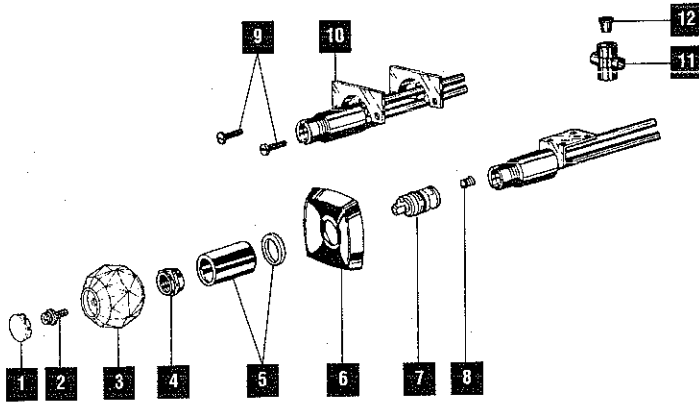

Bath Valves

Two & Three Handle Note: Refer to chart for correct Order Number when ordering replacement parts.

A. Two Handle Bath Valves - Fiberglass or Flexible Mount