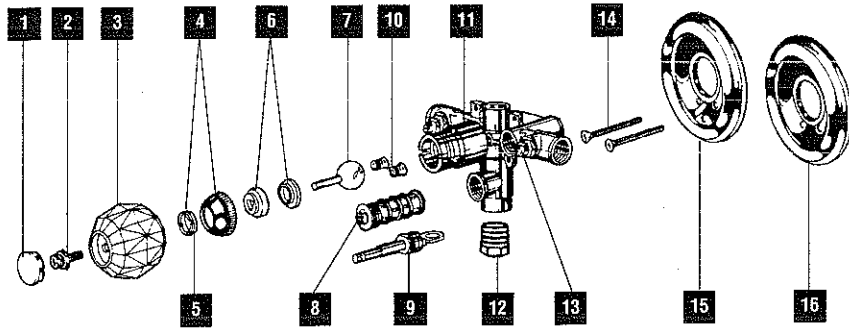

Bath Valves

Single Handle

A. Single Knob Handle Bath Valves Pressure Balance Models

Note: Refer to chart A on page 6 for correct Order Number when ordering replacement parts.