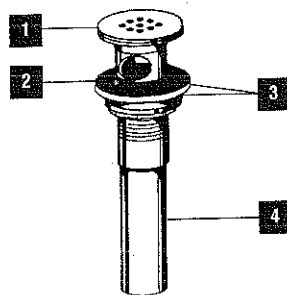

B. Lavatory & Bidet Pop-Up Drain Assemblies

C. Lavatory & Bidet Pop-Up Drain Assemblies

D. Lavatory Pop-Up Drain Assemblies

E. Lavatory Grid Strainer

F. Lavatory Rotary Stopper

Chart A.			Model
Key	Description	Order Number	RP6463
1.	Knob & Rod Assembly	RP6146	●
2.	Pivot Rod & Strap Assy.	RP6477	●
3.	O-Ring	RP6481	●
4.	Nut	RP6475	●
5.	Gasket	RP6142	●
6.	Foam Gasket	RP6876	●
7.	Stopper	RP5648	●
8.	Extender	RP7585	*
9.	Spacer	RP10994	*