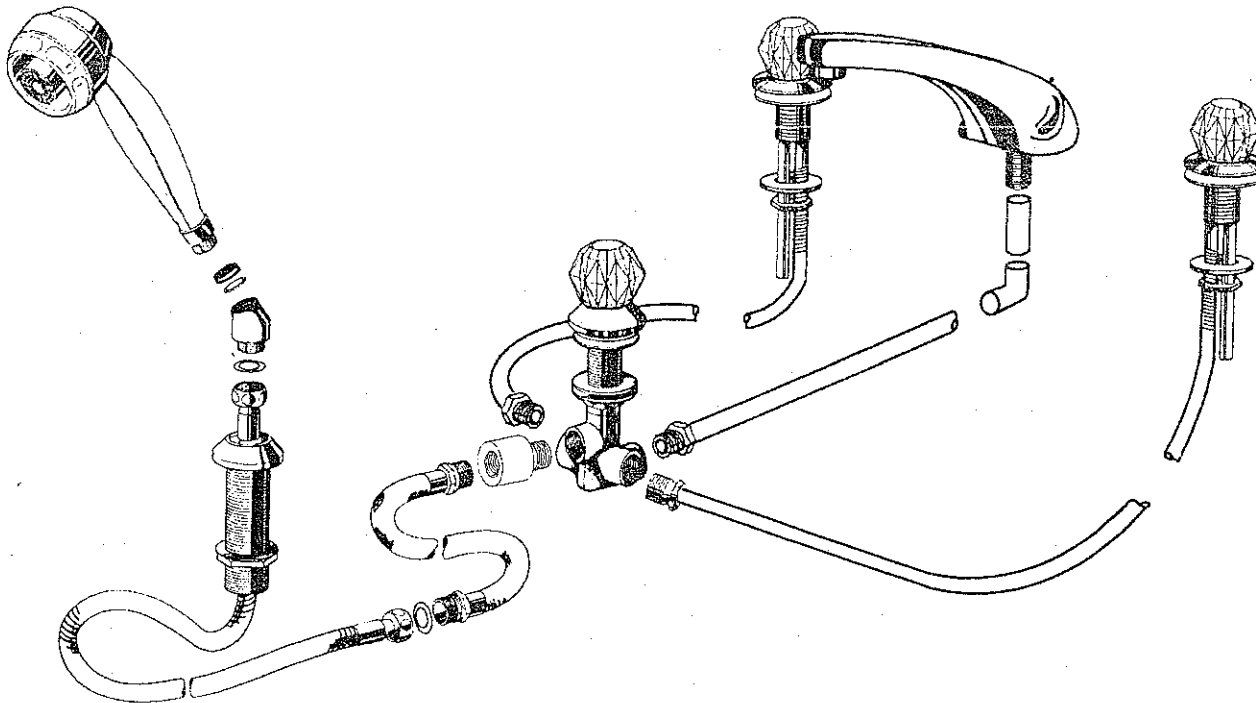

RECOMMENDED INSTALLATION

DELTA LIMITED WARRANTY

All parts of the *Delta* hand shower are warranted to the original consumer purchaser to be free from defects in material and workmanship for a period of two (2) years. This warranty is made to the original consumer purchaser and shall be effective from date of purchase as shown on purchaser's receipt.

Delta will replace, FREE OF CHARGE, during the warranty period, any part which proves defective in material and/or workmanship under normal installation, use and service. Replacement parts can be obtained from your local dealer or distributor listed in the telephone directory or by returning the part along with the purchaser's receipt to our factory. TRANSPORTATION CHARGES PREPAID, at the address listed. THIS WARRANTY IS THE ONLY EXPRESS WARRANTY MADE BY DELTA. ANY CLAIMS MADE UNDER THIS WARRANTY MUST BE MADE DURING THE TWO YEAR PERIOD REFERRED TO ABOVE. ANY IMPLIED WARRANTIES, INCLUDING THE IMPLIED WARRANTY OF MERCHANTABILITY OR FITNESS FOR A PARTICULAR PURPOSE, ARE LIMITED IN DURATION TO THE DURATION OF THIS WARRANTY. LABOR CHARGES AND/OR DAMAGE INCURRED IN INSTALLATION, REPAIR OR REPLACEMENT AS WELL AS INCIDENTAL AND CONSEQUENTIAL DAMAGES CONNECTED THEREWITH ARE EXCLUDED AND WILL NOT BE PAID BY DELTA.

Some states do not allow limitations on how long an implied warranty lasts, or the exclusion or limitation of incidental or consequential damages, so the above limitations or exclusions may not apply to you.

This warranty gives you specific legal rights, and you may also have other rights which vary from state to state.

This warranty is void for any damage to this faucet due to misuse, abuse, neglect, accident, improper installation, any use violative of instructions furnished by us or any use of replacement parts other than genuine *Delta* parts.

Inquiries: 55 E. 111th Street, P.O. Box 40980, Indianapolis, Indiana 46280 (317) 848-1812

A Division of Masco Corporation of Indiana
Route 46 West P.O. Box 47
Greensburg, Indiana 47240