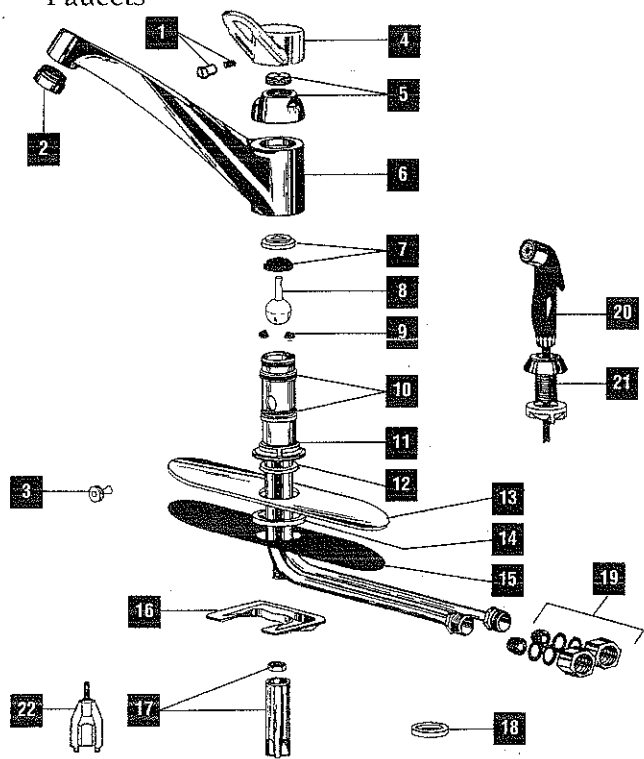

B. Single Lever Wall Mount Faucets

C. Single Lever Gourmet Spray® Kitchen Faucets

D. Single Lever Cast Brass Spout Kitchen Deck Faucets

Chart A.			Models			
Key	Description	Order Number	120	120HDF [※]	420	420HDF [※]
1.	Handle w/Set Screw	RP2393	●	●	●	●
2.	Set Screw	RP152	●	●	●	●
3.	Cap w/Adjusting Ring	RP50	●	●	●	●
4.	Ball Assembly	RP70	●	●	●	●
5.	Seats & Springs	RP4993	●	●	●	●
6.	Diverter Assembly	RP320	●	●	●	●
7.	Gasket	RP6075	●	●	●	●
8.	Adjusting Ring	RP250	●	●	●	●
9.	Spout 8"	RP5654	●	●	●	●
10.	Aerator	RP330	●	●	●	●
		RP246	●	●	●	●
11.	Cam & Packing	RP61	●	●	●	●
12.	O-Rings	RP25	●	●	●	●
13.	Snap Ring	RP7462	●	●	●	●
14.	Escutcheon	RP7461	●	●	●	●
15.	Locknuts	RP6183	●	●	●	●
16.	Coupling Nuts	RP5861	●	●	●	●
17.	Spray & Hose Assembly	RP6011	●	●	●	●
18.	Support Assembly	RP6015	●	●	●	●
19.	Wrench	RP6420	●	●	●	●
20.	Wrench-Handle / Adj. Ring	RP1974	■	■	■	■