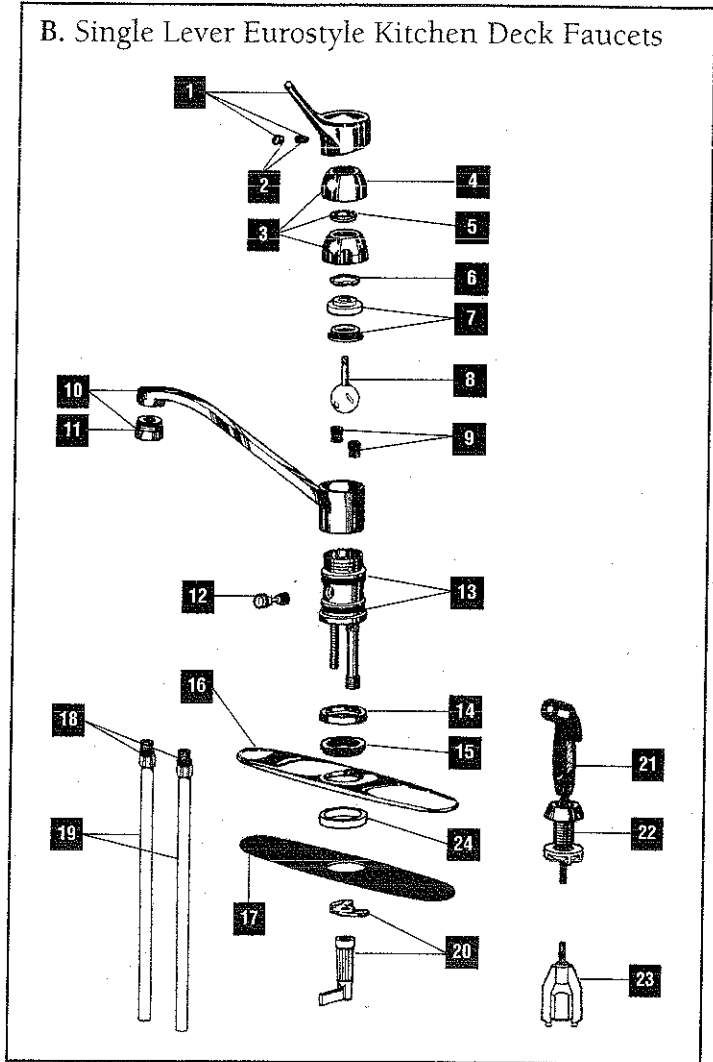

B. Single Lever Eurostyle Kitchen Deck Faucets