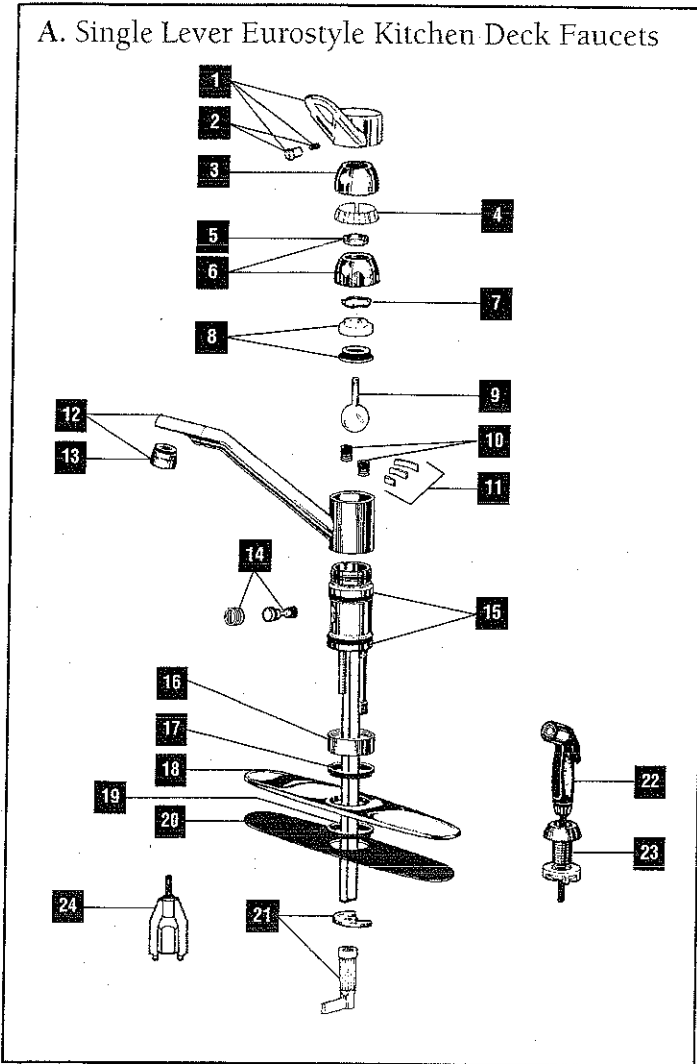

B. Single Lever Eurostyle Kitchen Deck Faucets

Kitchen Faucets

Single Handle

Note: Refer to chart for correct Order Number when ordering replacement parts.

A. Single Lever Eurostyle Kitchen Deck Faucets