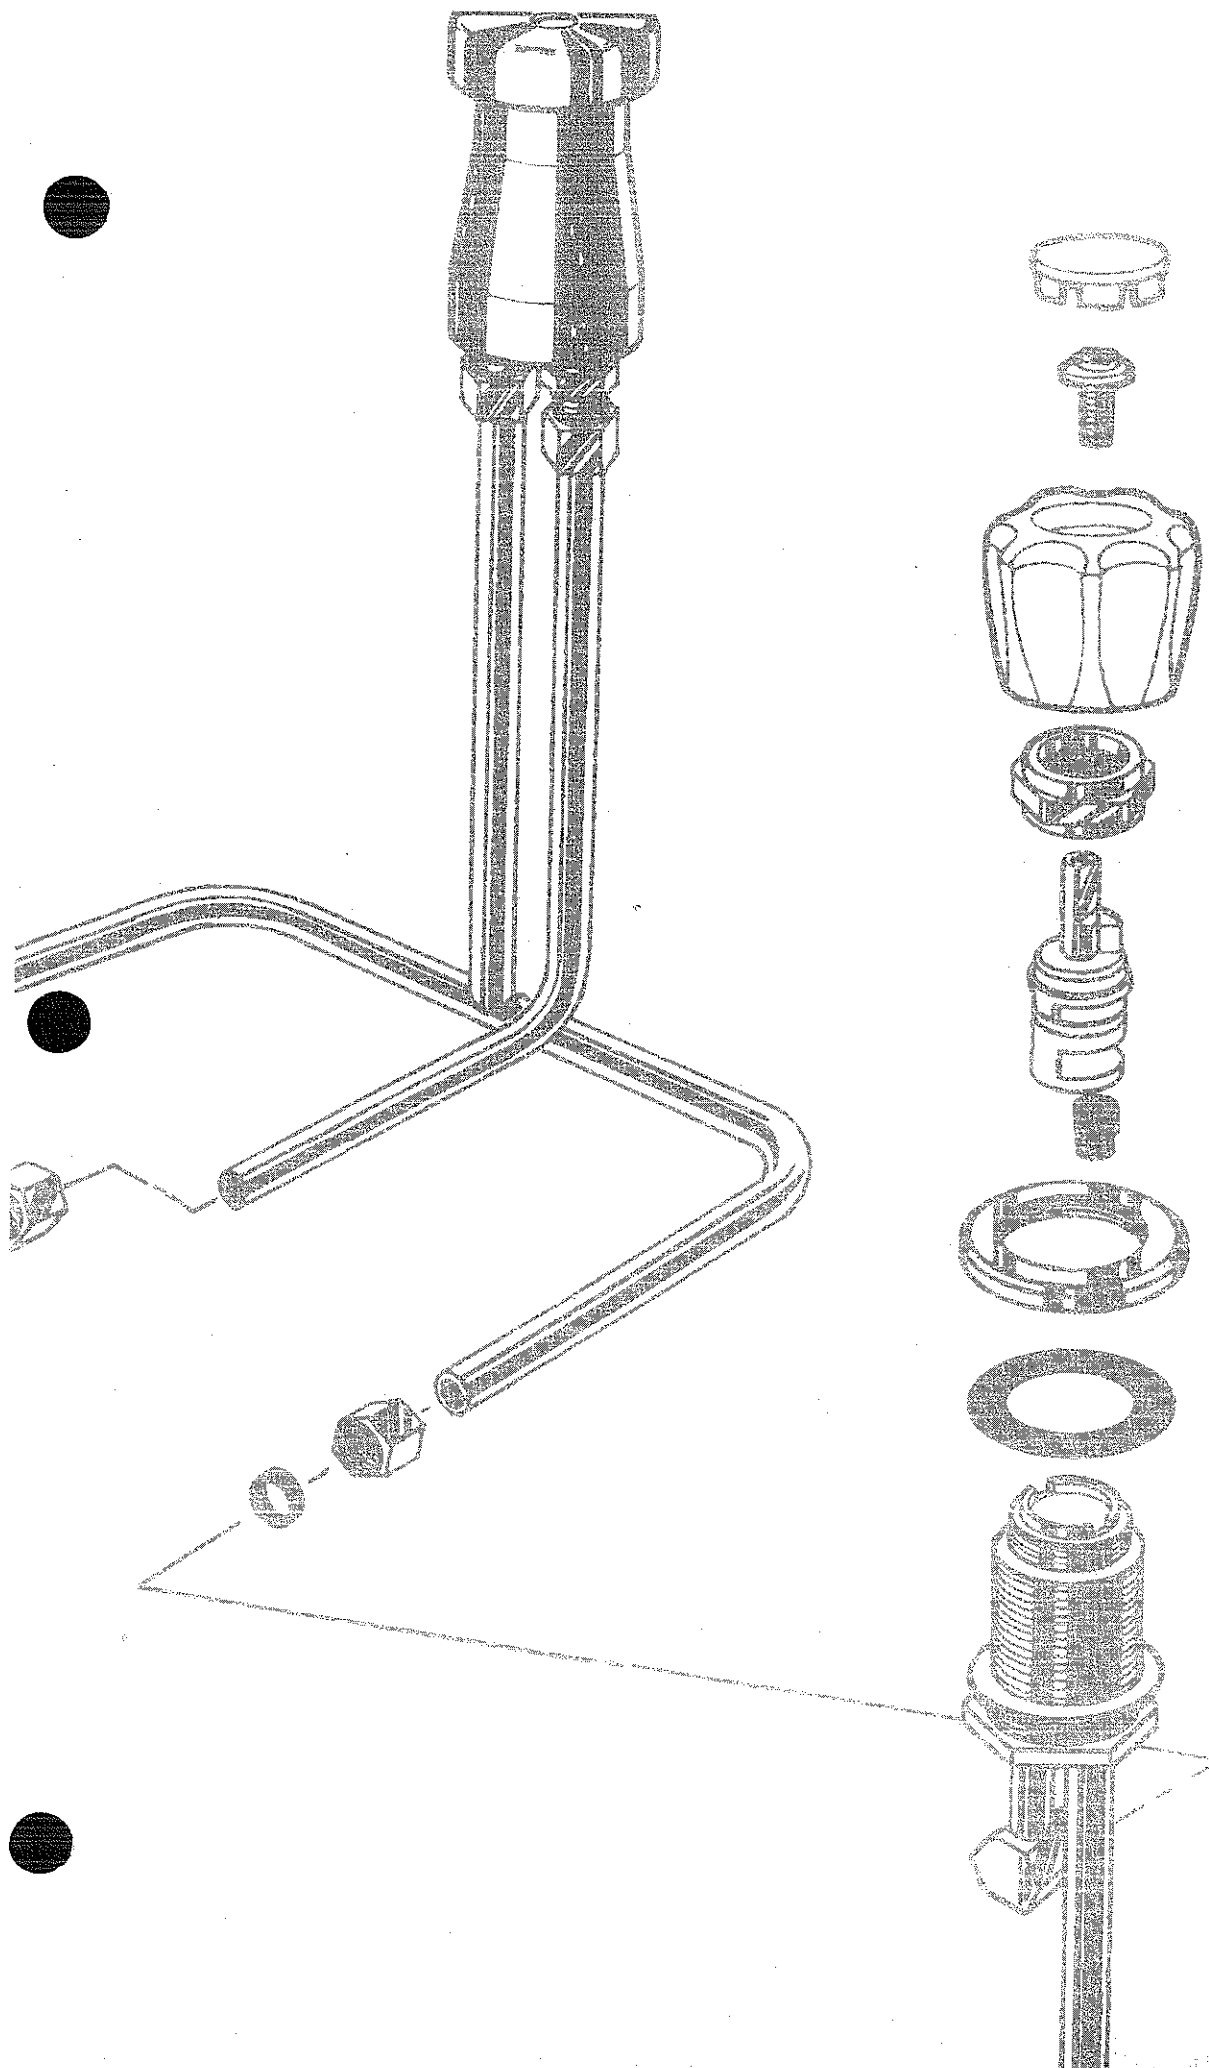

Bidet Valves