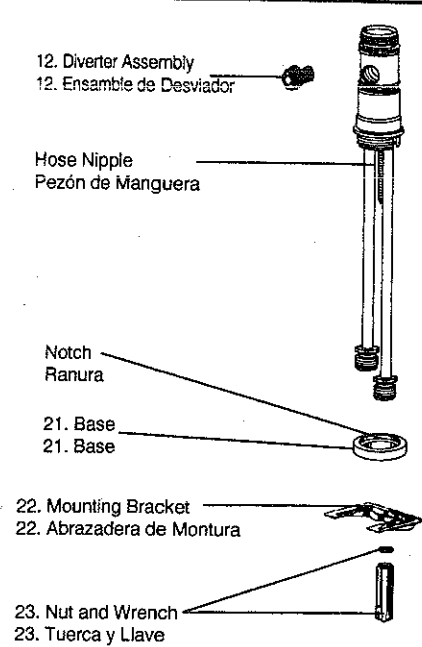

MEETS OR EXCEEDS
ANSI/ASME A112.18.1M
CSA B125

CUMPLIRA O SOBRE
PASARA ANSI/ASME
A112.18.1M CSA B125

MODELS 150 and 450

MODEL 350

MODEL 451

MODEL 151

Installation Instructions

1. Shut off water supplies.
2. Place gasket (14) on the bottom of the faucet with the ribs facing up.
3. For 150 model series: Proceed to step 4.