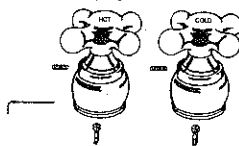

Porcelain Cross Handles w/Screws and Wrench -
Large - 3 1/4" Dia. - Hot/Cold Indicators -
2H Roman Tub
RP19531
RP19531PB

Porcelain Cross Handle w/Screw and
Wrench - Large - Arrow - 3 1/4" Dia. -
1H 1600* T/S Series
RP19532*
RP19532PB*