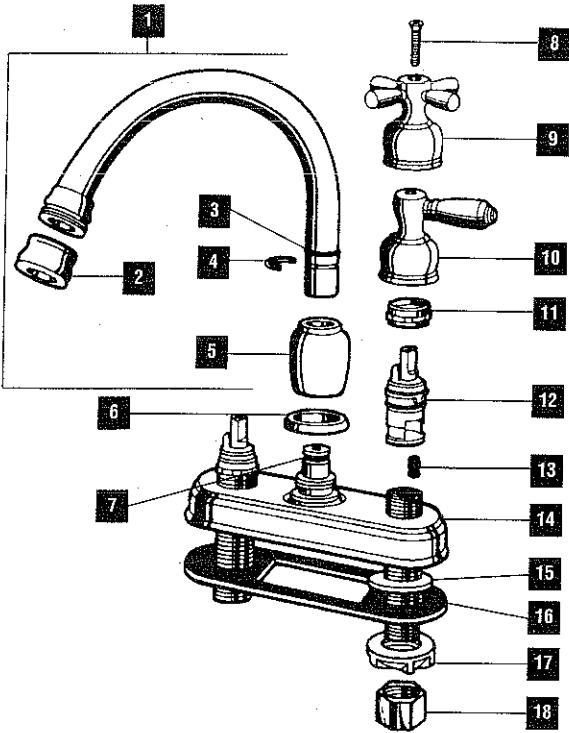

Lavatory Faucets

Two Handle

Note: Refer to chart for correct Order Number when ordering replacement parts.

A. Two Handle NeoStyle Lavatory Centerset Faucets