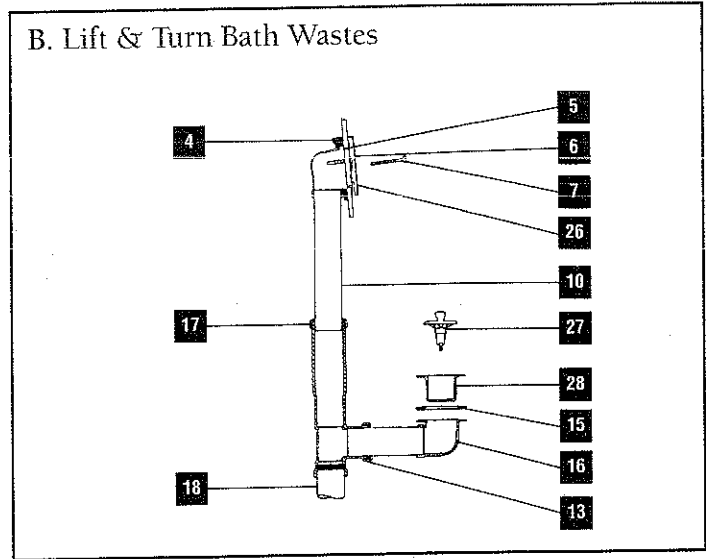

Bath Wastes

Note: Refer to chart for correct Order Number when ordering replacement parts.