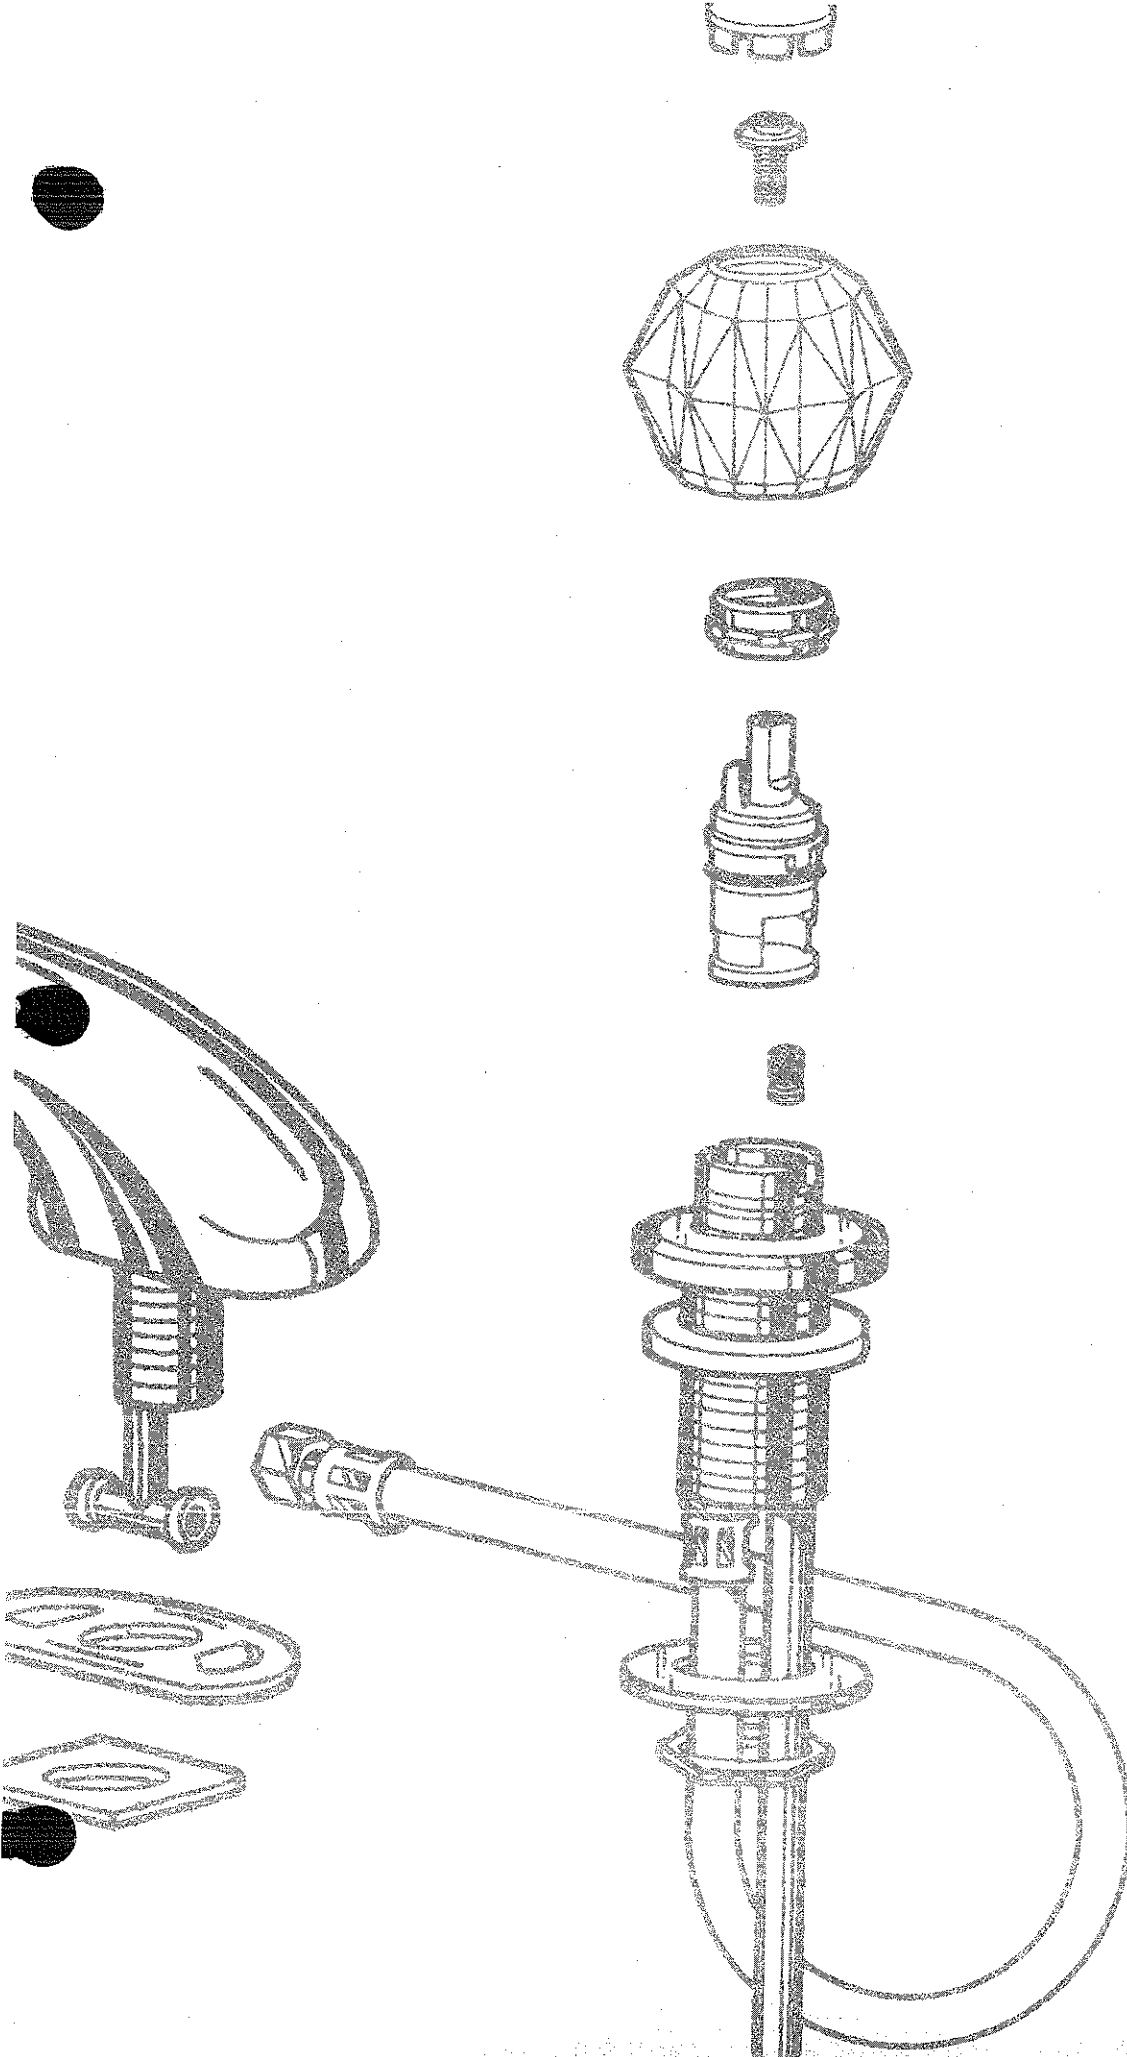

Chart A.			Models				
Key	Description	Order Number	2567	2567CB	2567PB	2567WC	2567WP
1.	Spout Assembly	RP15538	●				
		RP15538CB	●				
		RP15538PB		●			
		RP15538WC			●		
		RP15538WP				●	
2.	Aerator	RP18454	●		●		
		RP18454PB	●	●	●	●	
3.	O-Ring	RP5863	●	●	●	●	
4.	Retaining Ring	RP6227	●	●	●	●	
5.	Bonnet	RP15539	●	●			
		RP15539PB		●			
		RP15539WH			●	●	
6.	Ring	RP15540	●		●		
		RP15540PB	●	●	●	●	
7.	O-Ring	RP6048	●	●	●	●	
		RP7527	●				
8.	Screws	RP7527PB	●	●	●		
		RP14790	◆				
		RP14790CB	◆				
9.	Cross Handles w/Screws	RP14790PB		◆			
		RP14790WC			◆		
		RP14790WP				◆	
		RP19530	◆				
		RP19530PB		◆			
		RP14788	◆				
		RP14788CB	◆				
10.	Lever Handles w/Screws	RP14788CW	◆				
		RP14788OAK	◆				
		RP14788PB		◆			
		RP14788POAK		◆			
		RP14788PW			◆		
		RP14788WC				◆	
		RP14788WP					◆
		RP6060	●	●	●	●	
11.	Bonnet Nuts	RP6060	●	●	●	●	
		RP6060SB		●	●	●	
12.	Stem Unit Assembly	RP1740	●	●	●	●	
13.	Seats & Springs	RP4993	●	●	●	●	
14.	Escutcheon	RP15541	●	●			
		RP15541PB		●			
		RP15541WH			●	●	
15.	Washers	RP15542	●	●	●	●	
16.	Gasket	RP15543	●	●	●		
		RP20781			●	●	
17.	Locknuts	RP6183	●	●	●	●	
18.	Coupling Nuts	RP5861	●	●	●	●	
△	Complete Pop-Up Assy.	RP15544	●				
		RP15544CB		●			
		RP15544PB			●		
		RP15544WC				●	
		RP15544WP				●	

△ Refer to Lavatory Drain Assembly pages 1-4.
◆ Optional Handles

Chart B.			Models						
Key	Description	Order Number	2500HDF	2523HDF	2523HDM	2523HGMHDF	2529HDF	2529HDM	2529HGMHDF
1.	Screws	RP12492	●	●	●	●	●	●	●
2.	Handles w/Screws-Brass	RP11768HDF	●	●	●	●	●	●	●
3.	Aerator-Vandal Resistant	RP246	●	●	●	●	●	●	●
4.	Spray Outlet-1/2 GPM V.R.	RP5202	●	●	●	●	●	●	●
5.	Wrench	RP6420	●	●	●	●	●	●	●
6.	Screws	RP12490	●	●	●	●	●	●	●
7.	Handles w/Screws	RP12491	●	●	●	●	●	●	●
8.	Bonnet Nuts	RP6060	●	●	●	●	●	●	●
9.	Stem Unit, Seat & Seal	RP8230	●	●	●	●	●	●	●
10.	Locknuts	RP6064	●	●	●	●	●	●	●
11.	Seats & Seals	RP10700	●	●	●	●	●	●	●
12.	Plug Button	RP6068	●	●	●	●	●	●	●
13.	Gasket	RP19420	●	●	●	●	●	●	●
14.	Locknuts	RP6183	●	●	●	●	●	●	●
15.	Coupling Nuts	RP5861	●	●	●	●	●	●	●
△	Complete Pop-Up Assy.	RP5651				●			
△	Complete Grid Strainer Assy.	RP6346				●			

* Discontinued model
△ Refer to Lavatory Drain Assembly pages 1-4.

Chart C.			Models				
Key	Description	Order Number	2593HDF	2593HGMHDF	2599HDF	2599HDM	2599HGMHDF
1.	Screws	RP12492	●	●	●	●	●
2.	Handles w/Screws-Brass	RP11768HDF	●	●	●	●	●
3.	Aerator-Vandal Resistant	RP246	●	●	●	●	●
4.	Spray Outlet-1/2 GPM V.R.	RP5202	●	●	●	●	●
5.	Wrench	RP6420	●	●	●	●	●
6.	Screws	RP12490	●	●	●	●	●
7.	Handles w/Screws	RP12491	●	●	●	●	●
8.	Bonnet Nuts	RP6060	●	●	●	●	●
9.	Stem Unit, Seat & Seal	RP8230	●	●	●	●	●
10.	Locknuts	RP6064	●	●	●	●	●
11.	Seats & Seals	RP10700	●	●	●	●	●
12.	Nuts & Washers	RP7130	●	●	●	●	●
13.	Coupling Nuts	RP5861	●	●	●	●	●
△	Complete Pop-Up Assy.	RP5651				●	
△	Complete Grid Strainer Assy.	RP6346				●	

△ Refer to Lavatory Drain Assembly pages 1-4.

Chart D.			Models	
Key	Description	Order Number	2507HDF	2527HDF
1.	Set Screw	RP6375	●	●
2.	Handle w/Set Screw (cold)	RP7133	●	●
3.	Bonnet Nuts	RP6060	●	●
4.	Valve Assembly	RP6399	●	●
5.	Locknut	RP6064	●	●
6.	Nuts & Washers	RP7130	●	●
7.	Coupling Nuts	RP5861	●	●
8.	Spacers	RP7131	●	●
9.	Wrench	RP6420	●	●
10.	Spray Outlet-1/2 GPM V.R.	RP5202	●	●
11.	Handle w/Set Screw (hot)	RP7132	●	●
12.	Gasket	RP19420	●	●
△	Complete Pop-Up Assy.	RP5651		●
△	Complete Grid Strainer Assy.	RP6346		●

△ Refer to Lavatory Drain Assembly pages 1-4.

Widespread Lavatory Faucets