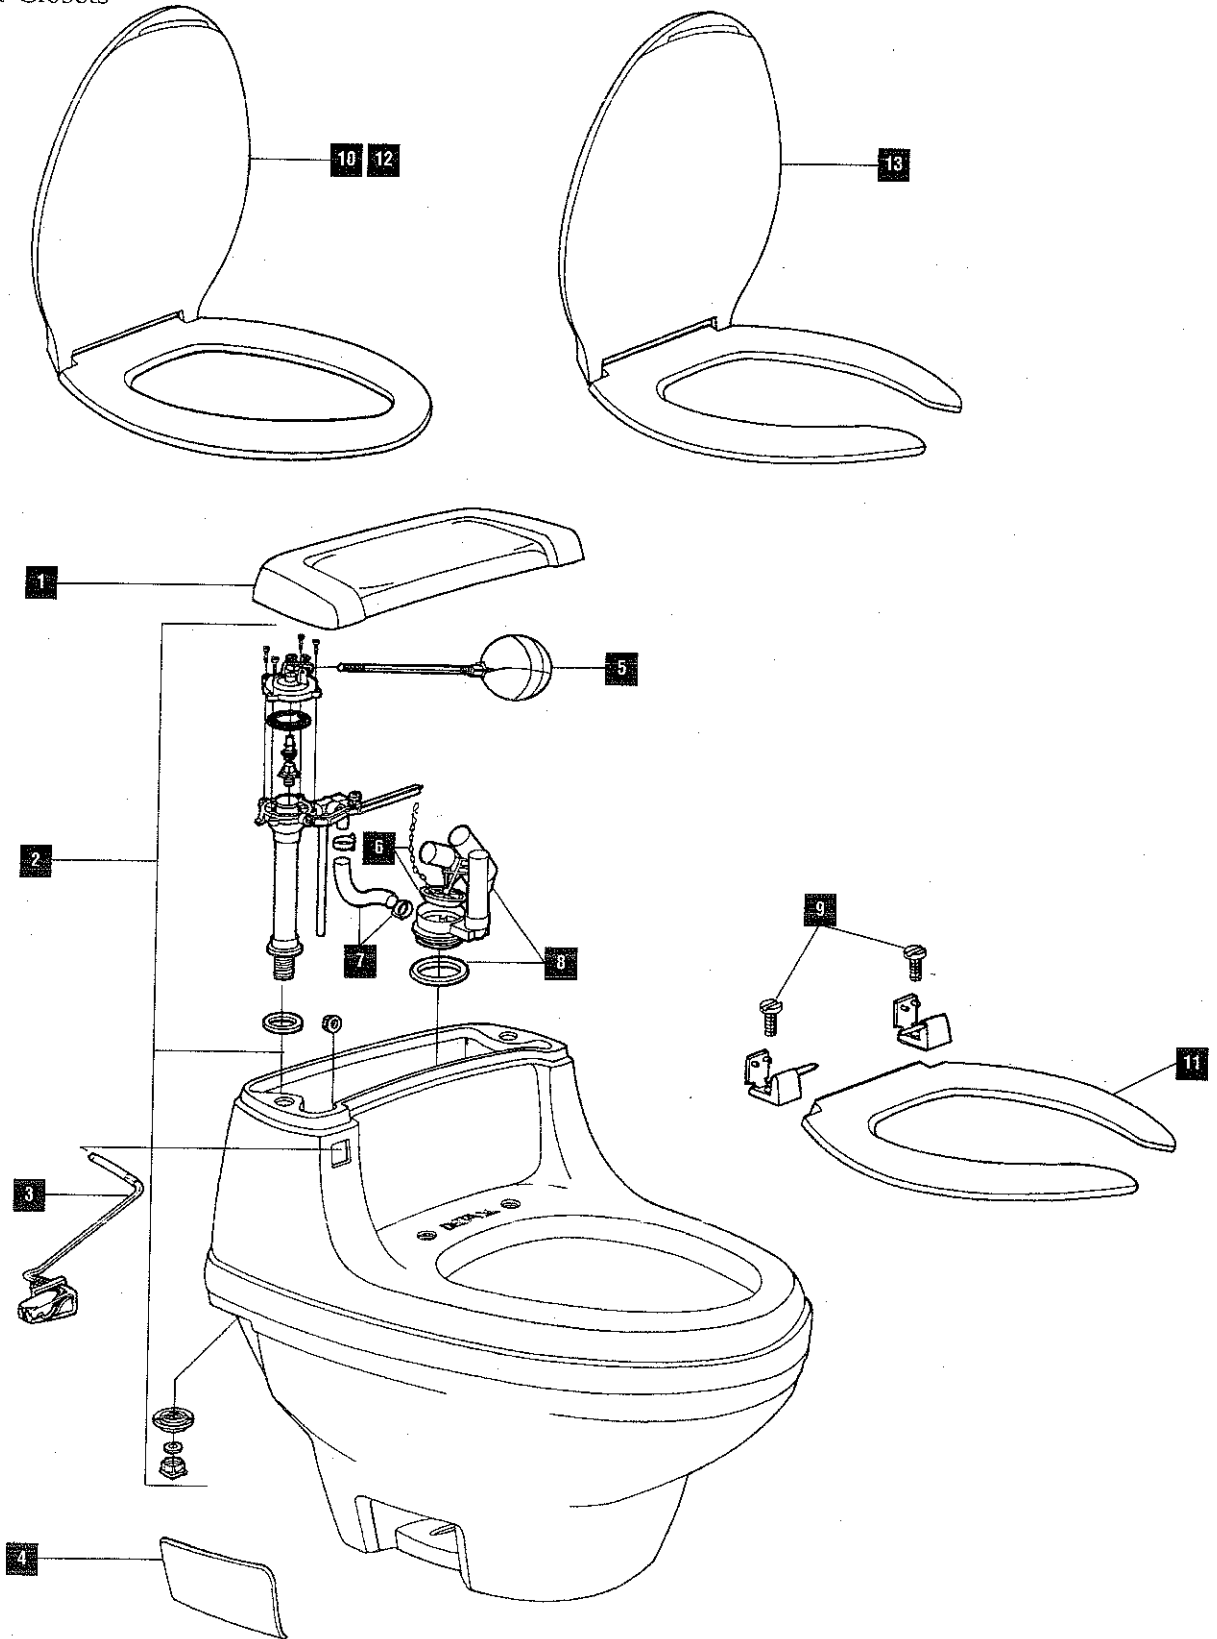

Water Closets

Note: Refer to chart for correct Order Number when ordering replacement parts.

A. Water Closets