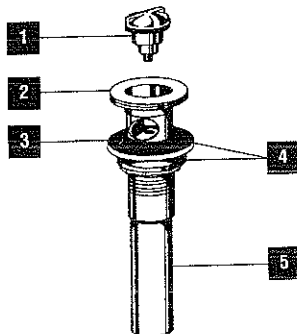

B. Lavatory & Bidet Pop-Up Drain Assemblies

C. Lavatory & Bidet Pop-Up Drain Assemblies

D. Lavatory Pop-Up Drain Assemblies

E. Lavatory Grid Strainer

F. Lavatory Rotary Stopper

Chart A.			Model
Key	Description	Order Number	RP6463
1.	Knob & Rod Assembly	RP6146	●
2.	Pivot Rod & Strap Assy.	RP6477	●
3.	O-Ring	RP6481	●
4.	Nut	RP6475	●
5.	Gasket	RP6142	●
6.	Foam Gasket	RP6876	●
7.	Stopper	RP5648	●
8.	Extender	RP7585	*
9.	Spacer	RP10994	*