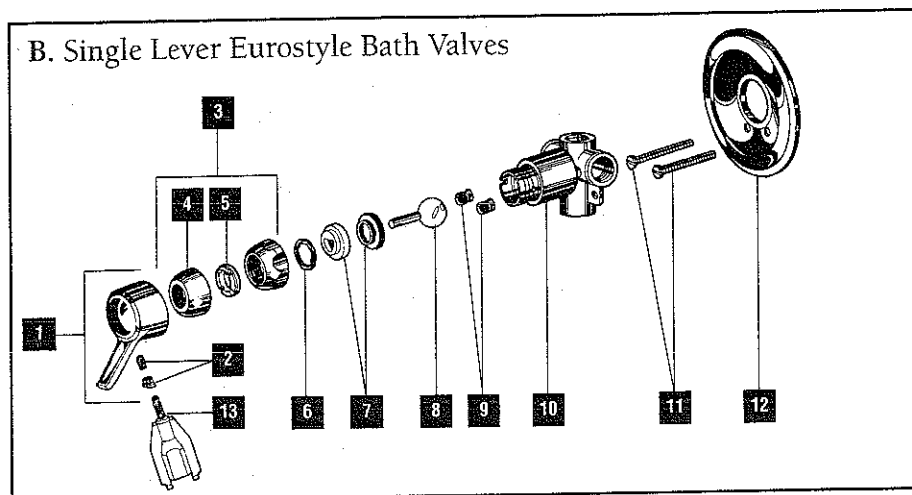

★ Lever Handle Options
 △ Refer to Tub and Shower Accessories page 1.

Bath Valves

Single Handle

Note: Refer to chart for correct Order Number when ordering replacement parts.

Chart A.			Models	
Key	Description	Order Number	25624WH#	25644WH#
1.	Button	RP17656	●	●
2.	Screw	RP5835	●	●
3.	Handle w/Button & Screw	RP17655	●	●
4.	Bonnet	RP6079WH	●	●
5.	Stem Unit Assembly	RP1991	●	●
6.	Seats & Springs	RP4993	●	●
7.	Sleeve	RP6081WH	●	●
8.	Pipe Plug	RP76	●	●
9.	Screws (2)	RP196WH	●	●
10.	Escutcheon	RP6083WH	●	●
11.	Stop Stem Assembly	RP2090	●	●
12.	Balance Spool Assembly	RP574	●	●
△	Showerhead	RP13952WH	●	●
△	Diverter Tub Spout & Flange	RP13953WH	●	●