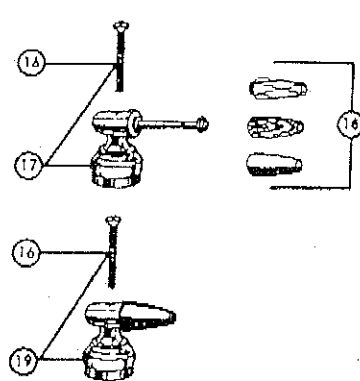

WRITE PURCHASED MODEL NUMBER HERE FOR FUTURE REFERENCE.

INSTALLATION INSTRUCTIONS

SHUT OFF WATER SUPPLIES

NOTE: The length of the braided metal hose (6) limits the distance between the transfer valve and deck fitting. The distance between the transfer valve and deck fitting should not exceed 18" with the braided metal hose furnished.

1. Drill two 1-3/8" diameter holes in finished surface, one for the transfer valve (7) and one for the spray support assembly (4). Refer to note above.
2. The transfer valve (7) is supplied without a handle attached. Remove thin nut [top nut in (8)] from transfer valve.
3. Install transfer valve (7) from underside of mounting surface so that the handle stem (10) is 1-5/8" to 1-7/8" above the finished surface (see illustration A.). Reinstall thin nut [top nut in (8)] to secure valve.
4. Install gasket and base (12), handle [knob (13), lever (17 or 19), or ring (21)], and handle screw [knob (14), lever (16), ring (14)]. For knob handle install button (15). For ring handle install ring (23) and cap (20).
5. Mount spray support assembly (4) to mounting surface.
6. **PLUMBING CODES IN YOUR AREA MAY REQUIRE INSTALLATION OF A VACUUM BREAKER.** If so, contact your supplier. Install vacuum breaker in the outlet to be used for the hand shower. **NOTE: THE INLET PORTS ARE LABELED "INLET". THE OUTLET PORTS ARE NOT LABELED. EITHER "INLET" MAY BE USED FOR THE HAND SHOWER.**
  From tub valves connect hot and cold water lines to labeled inlets on transfer valve (7). Either inlet may be used for hot and cold. (see illustration B.)

8. Connect braided metal hose (6) to the outlet port intended for the hand shower. Insert hose (5) up through spray support (4). Attach hose (5) to braided metal hose (6). **DO NOT ATTACH HAND PIECE (1) YET.**
9. Connect tub spout to remaining outlet port on transfer valve (7).
10. **FLUSH YOUR SYSTEM** by turning on water supplies to bath valve. Pull hose (5) to its furthest extension, pointing it down into the tub, turn the diverter handle to the hand shower position. Turn bath valve handles to the full on positions, check for leaks and let lines flush for one minute without moving valve handles. This will remove debris from lines which can damage internal parts of valves and create leaks. After flushing turn off water at bath valve handles. Return the diverter handle back to its normal position. Attach hand piece (1) to hose with gasket between connection.

CARE INSTRUCTIONS

Your Delta® Faucet Hand Shower is designed and engineered in accordance with the highest quality and performance standards. With proper care, it will give you years of trouble free service. Care should be given to the cleaning of this product. Although its finish is extremely durable, it can be damaged by harsh abrasives or polish. **TO CLEAN,** simply wipe gently with damp cloth and blot dry with a soft towel.