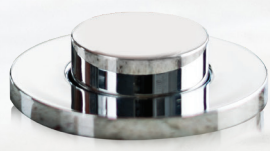

# A STYLISH START TO A STUNNING KITCHEN

Cleaner kitchens start with InSinkErator® food waste disposers. And those disposers start with style - style that will enhance any kitchen design.

Introducing an all-new line of designer air switches, brilliantly sculpted to add accent and highlight to the kitchen sink, while effortlessly turning on and off any InSinkErator disposer. Available in five stunning designs and five of the most demanded finishes, there is a designer air switch to complement virtually any décor - from antique to contemporary, from farmhouse to penthouse.

## AVAILABLE FINISHES

-  Satin Nickel
-  Matte Black
-  Chrome
-  Classic Oil-Rubbed Bronze
-  Polished Nickel

TUXEDO

DECCO

VINTAGE

PIONEER

NAUTICAL  
(ADA compliant)

## BUILT TO PERFORM AND LOOK GREAT DOING IT

InSinkErator designer air switches are functional and attractive alternatives to standard wall switches and require no special wiring.

You can add them with confidence, knowing that they are the best in quality, style, and affordability. And because they're from InSinkErator, you know they're built to last and retain their stunning looks.