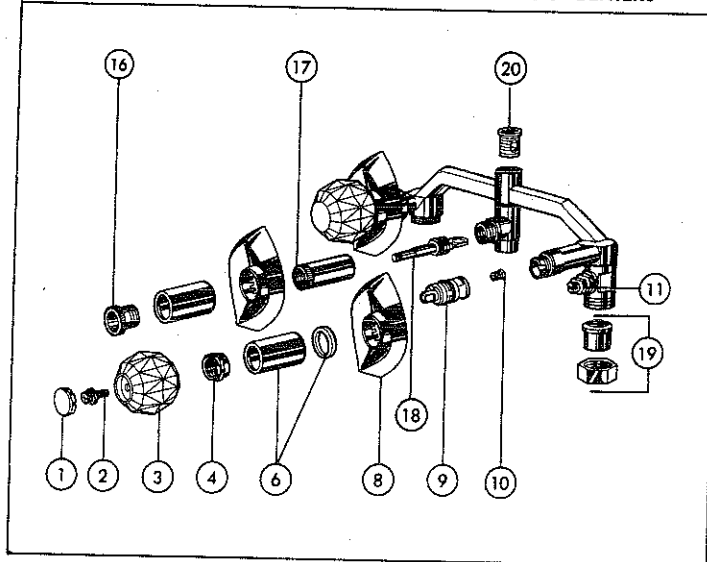

C TWO HANDLE PUSH BUTTON DIVERTER BATH VALVES-8" CENTERS