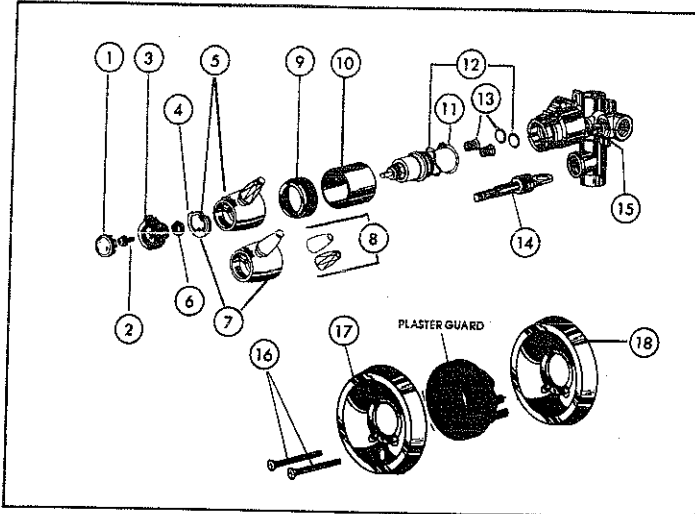

BATH VALVES

NOTE: Refer to chart for correct ORDER NUMBER when ordering replacement parts.

A MONITOR BATH VALVES Pressure balance models