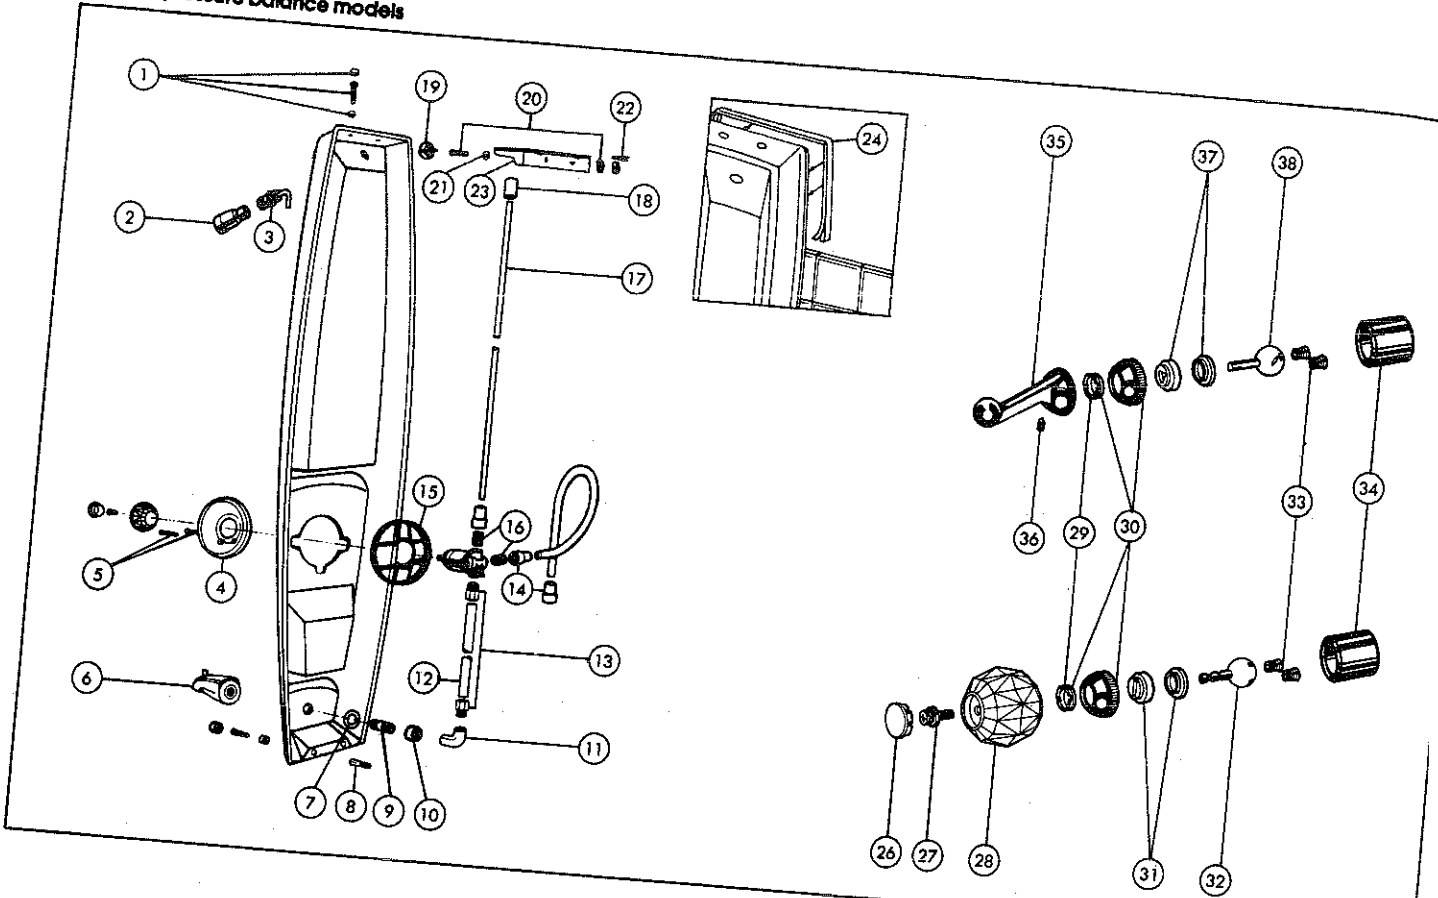

NOTE: Refer to chart for correct ORDER NUMBER when ordering replacement parts.

A SHOWER-UP™ Non-pressure balance models