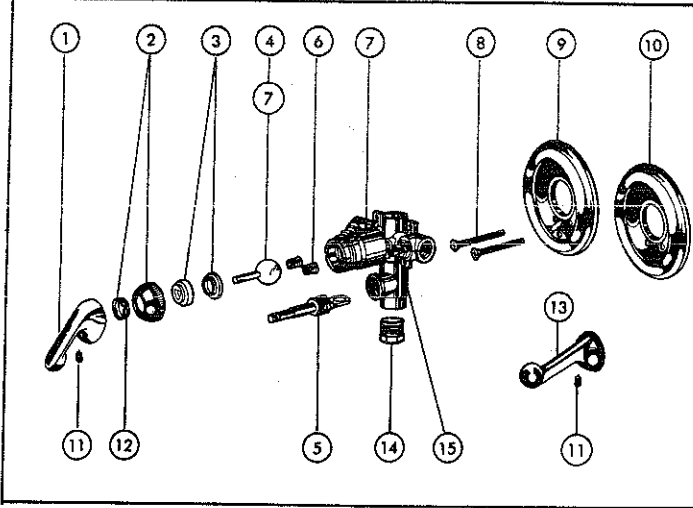

BATH VALVES

NOTE: Refer to chart for correct ORDER NUMBER when ordering replacement parts.

A SINGLE LEVER BATH VALVES Non-Pressure Balance Models