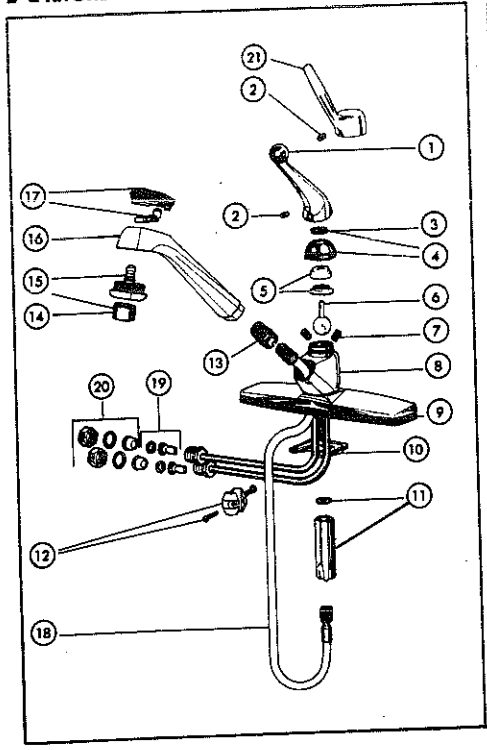

KITCHEN FAUCETS

NOTE: Refer to chart for correct ORDER NUMBER when ordering replacement parts.

A SINGLE LEVER GOURMET SPRAY KITCHEN FAUCETS