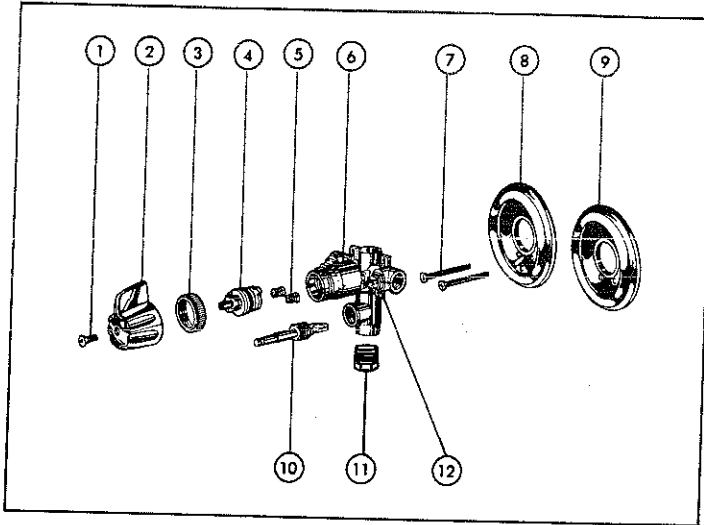

BATH VALVES

NOTE: Refer to chart for correct ORDER NUMBER when ordering replacement parts.

A DELTA-MIX BATH VALVES Non-pressure balance models