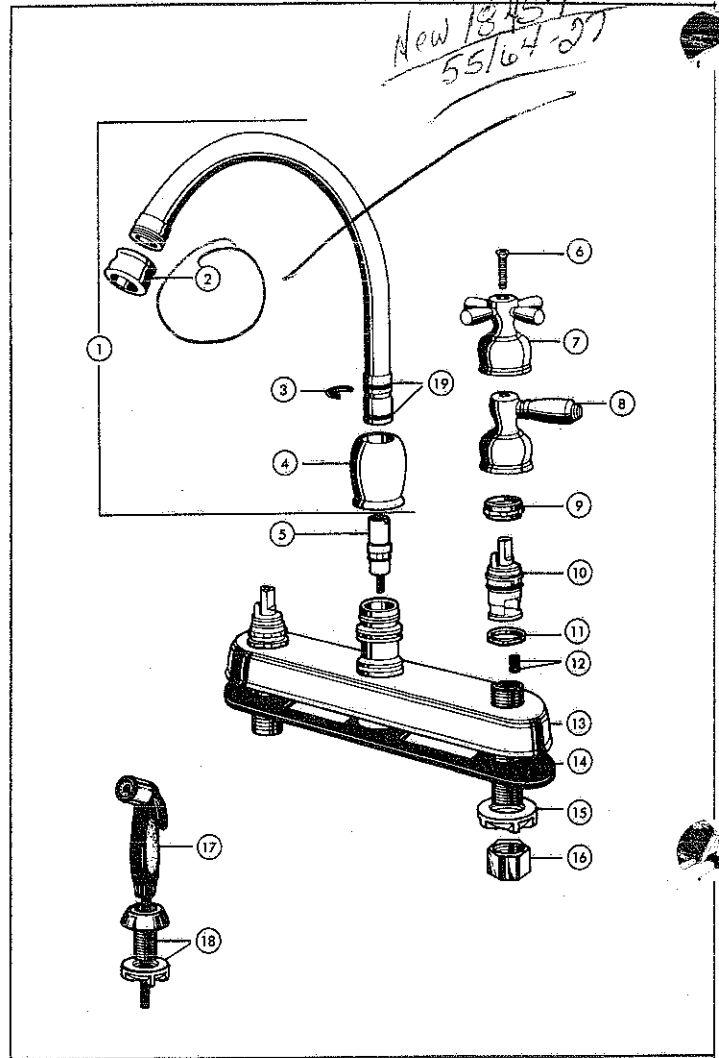

B TWO HANDLE NEOSTYLE KITCHEN DECK FAUCETS