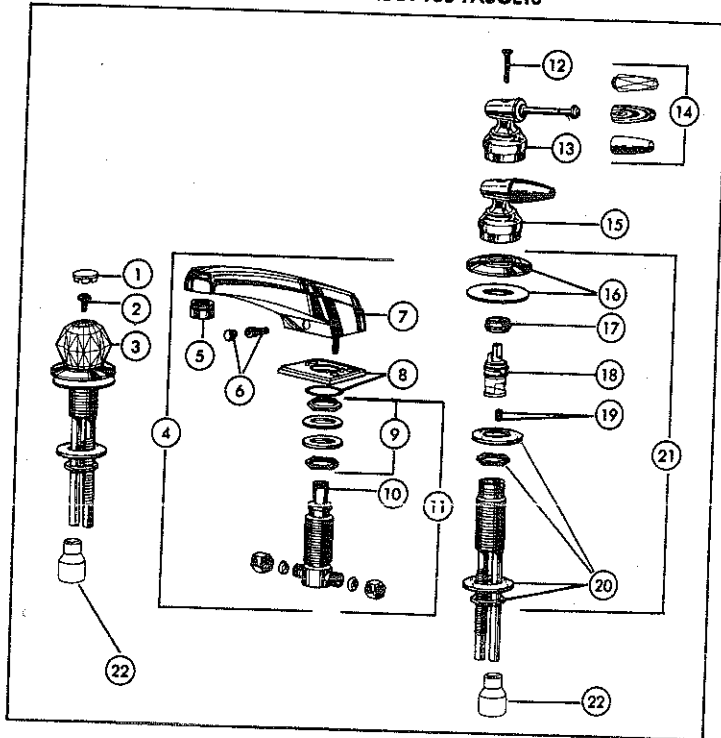

## D THREE HANDLE BATH VALVES-8" CENTERS

**A TWO HANDLE**

**B TWO HANDLE BATH WIDESPREAD DECK MOUNT FAUCETS**

**C TWO HANDLE DECK MOUNT ROMAN TUB FAUCETS**

KEY	PART DESCRIPTION	ORDER NUMBER	MODELS	
			2704	2708
1.	Spout Assembly	RP6172	●	●
2.	Spout Assembly	RP6363	●	●
3.	Stream Straightener	RP6170	●	●
4.	Gasket	RP6243	●	●
5.	Nut & Washer	RP6087	●	●
6.	Adapter	RP6031	●	●
7.	Base w/Gasket	RP6058	●	●
8.	Gasket	RP6052	●	●
9.	Nut & Washer	RP6056	●	●
10.	Tee	RP6174	●	●
11.	Button Set	RP5692	●	●
12.	Screws	RP5885	●	●
13.	Handle	RP2390	●	●
14.	Bonnet Nuts	RP6060	●	●
15.	Stem Unit Assembly	RP1740	●	●
16.	Seats & Springs	RP4993	●	●
17.	Nuts & Washers	RP6054	●	●
18.	End Valve Assembly	RP4972	●	●