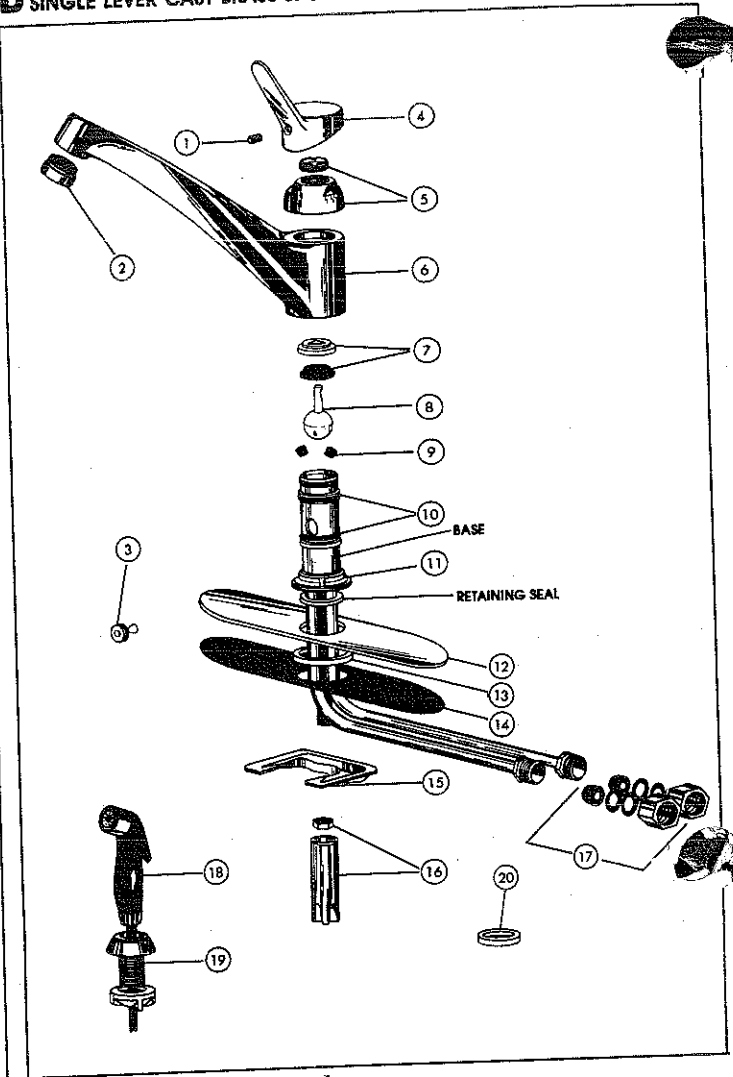

B SINGLE LEVER CAST BRASS SPOUT KITCHEN DECK FAUCETS