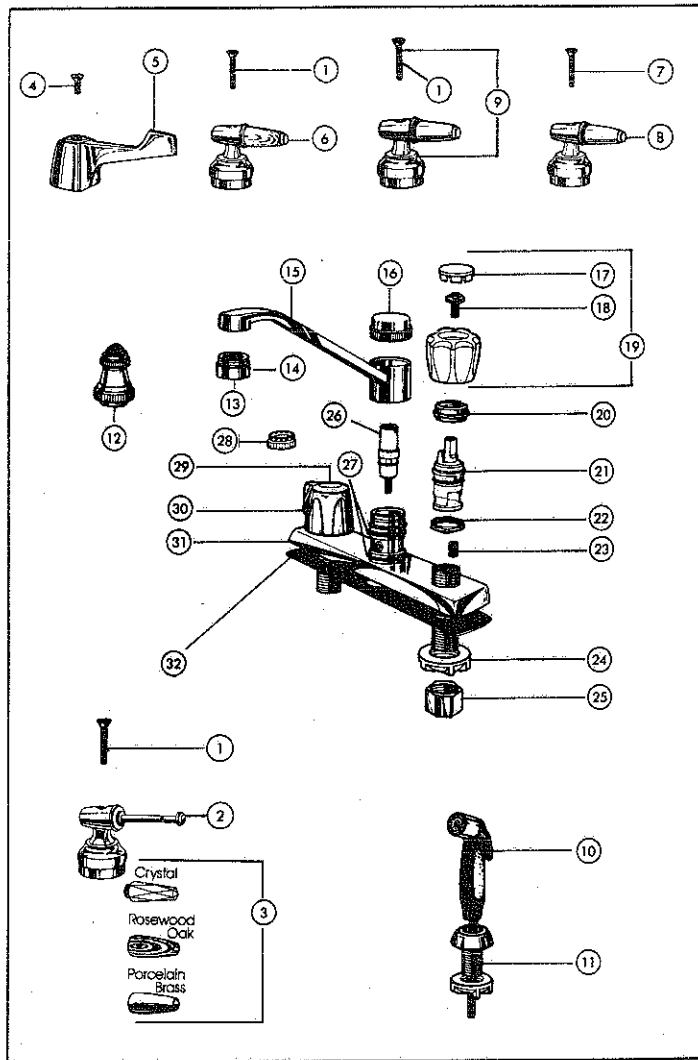

KITCHEN FAUCETS

NOTE: Refer to chart for correct ORDER NUMBER when ordering replacement parts.

A TWO HANDLE KITCHEN DECK FAUCETS