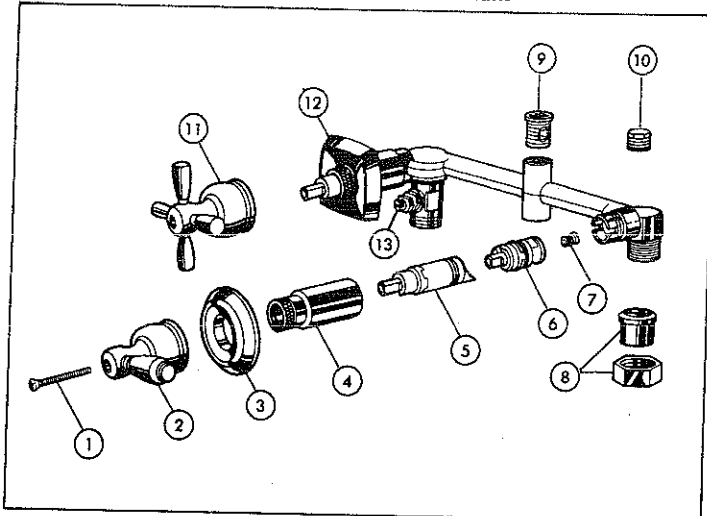

BATH VALVES

NOTE: Refer to chart for correct ORDER NUMBER when ordering replacement parts.

A TWO HANDLE NEOSTYLE BATH VALVES-8" CENTERS