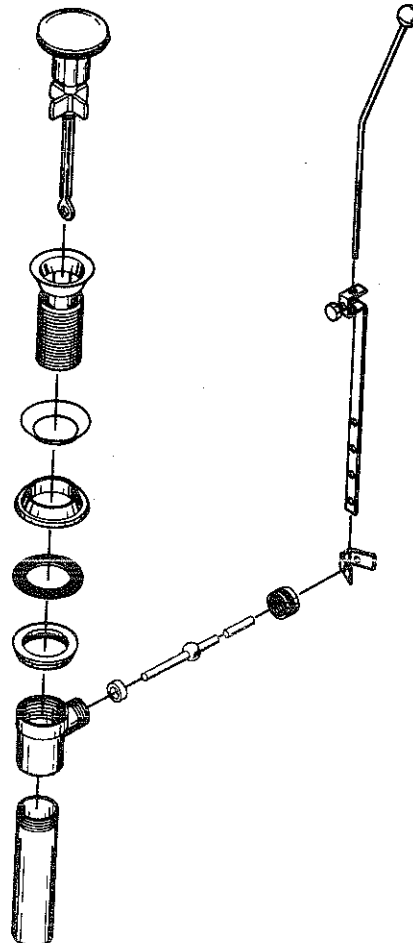

Cam and Packing
RP17694

Cap with Adjusting Ring-Chrome
RP17695

Cap with Adjusting Ring-Almond
RP17695 AL

Cap with Adjusting Ring-Matte Black
RP17695 MB

Cap with Adjusting Ring-Polished Brass
RP17695 PB

Cap with Adjusting Ring-White
RP17695 WH

Handle Assembly-Chrome
RP17696

Handle Assembly-Almond/Chrome
RP17696 AC

Handle Assembly-Matte Black/Polished Brass
RP17696 MP

Handle Assembly-Polished Brass
RP17696 PB

Handle Assembly-White/Chrome
RP17696 WC

Handle Assembly-White/Polished Brass
RP17696 WP

Base-Chrome
RP17697

Base-Almond
RP17697 AL

Base-Matte Black
RP17697 MB

Base-Polished Brass
RP17697 PB

Base-White
RP17697 WH

Base Trim and O-Ring-Chrome
RP17698

Base Trim and O-Ring-Polished Brass
RP17698 PB

O-Rings
RP17699

Washer, Nut and Wrench
RP17700

Spout-Chrome
RP17701

Spout-Almond
RP17701 AL

Spout-Matte Black
RP17701 MB

Spout-Polished Brass
RP17701 PB

Spout-White
RP17701 WH

PART DESCRIPTION/ORDER NUMBER

Retainer Seal
RP17702

Spout-Chrome
RP17703

Spout-Almond
RP17703 AL

Spout-Polished Brass
RP17703 PB

Spout-White
RP17703 WH

Base-Chrome
RP17704

Base-Almond
RP17704 AL

Base-Polished Brass
RP17704 PB

Base-White
RP17704 WH

Pop-Up Drain Assembly-Chrome
RP17705

Pop-Up Drain Assembly-Almond/Chrome
RP17705 AC

Pop-Up Drain Assembly-Polished Brass
RP17705 PB

Pop-Up Drain Assembly-White/Chrome
RP17705 WC

Pop-Up Drain Assembly-White/Polished Brass
RP17705 WP