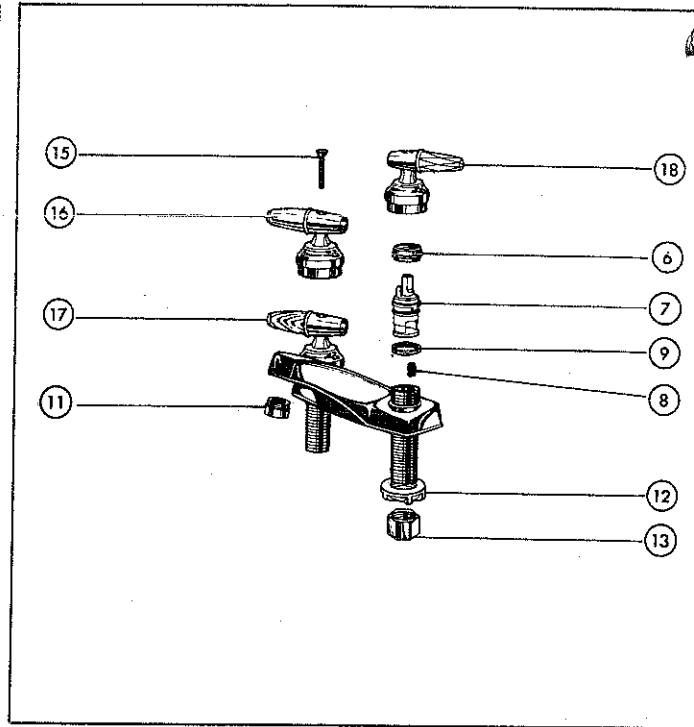

B TWO HANDLE LAVATORY CENTERSET FAUCETS