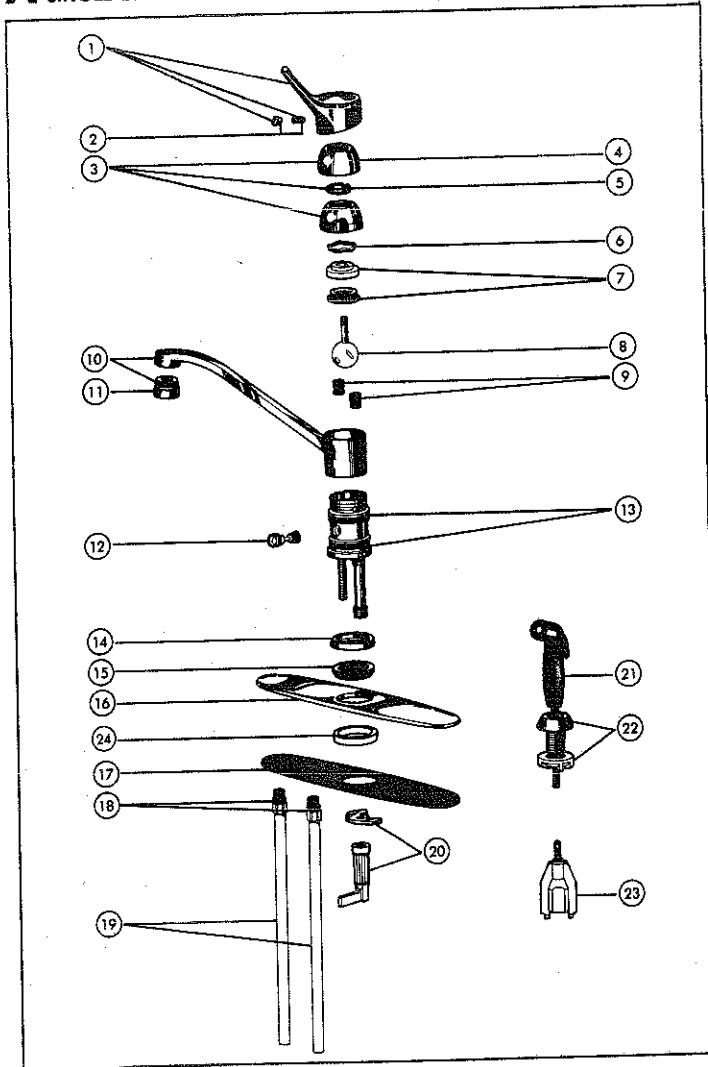

KITCHEN FAUCETS

NOTE: Refer to chart for correct ORDER NUMBER when ordering replacement parts.

A SINGLE LEVER EUROSTYLE KITCHEN DECK FAUCETS