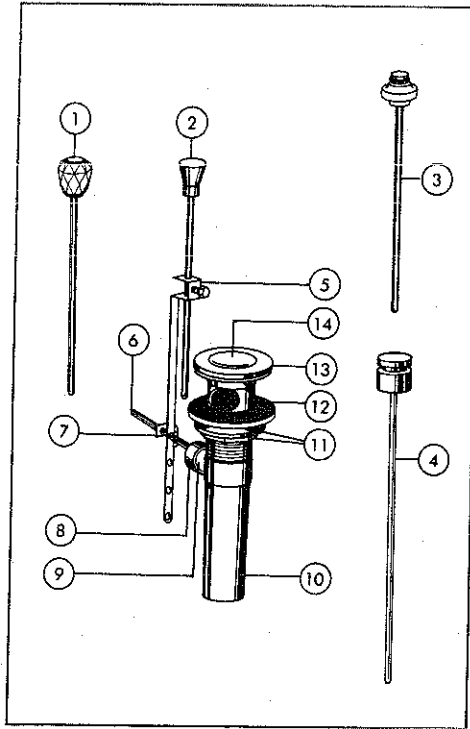

LAVATORY DRAIN ASSEMBLIES

NOTE: Refer to chart for correct ORDER NUMBER when ordering replacement parts.

A LAVATORY AND BIDET POP-UP DRAIN ASSEMBLIES