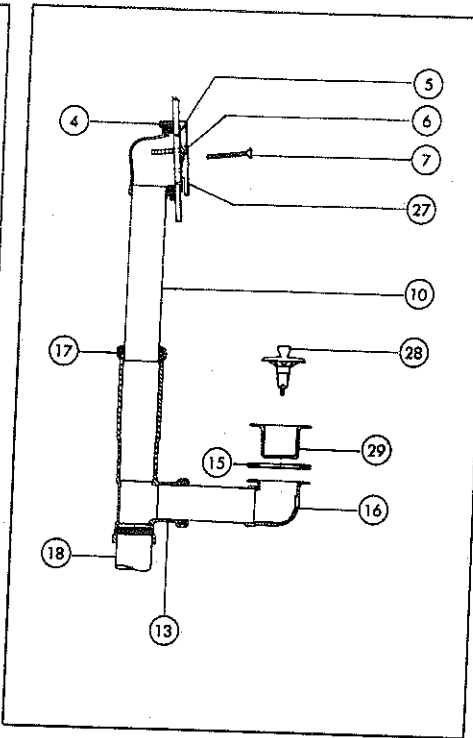

B LIFT AND TURN BATH WASTES