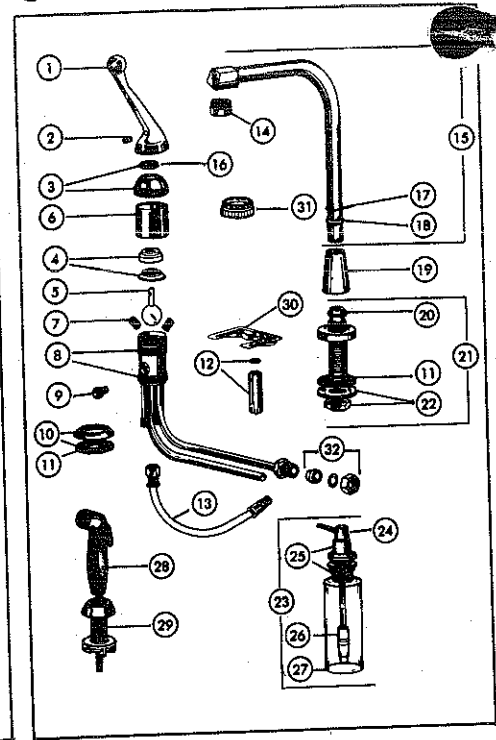

C SINGLE LEVER WATERFALL SINGLE MOUNT UTILITY FAUCETS