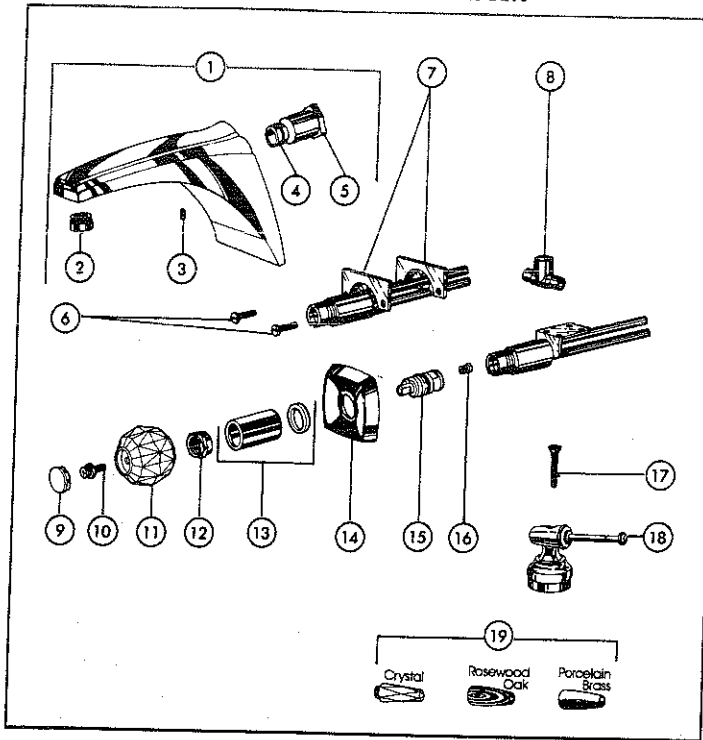

WIDESPREAD BATH FAUCETS

NOTE: Refer to chart for correct ORDER NUMBER when ordering replacement parts.

A TWO HANDLE WALL MOUNT ROMAN TUB FAUCETS