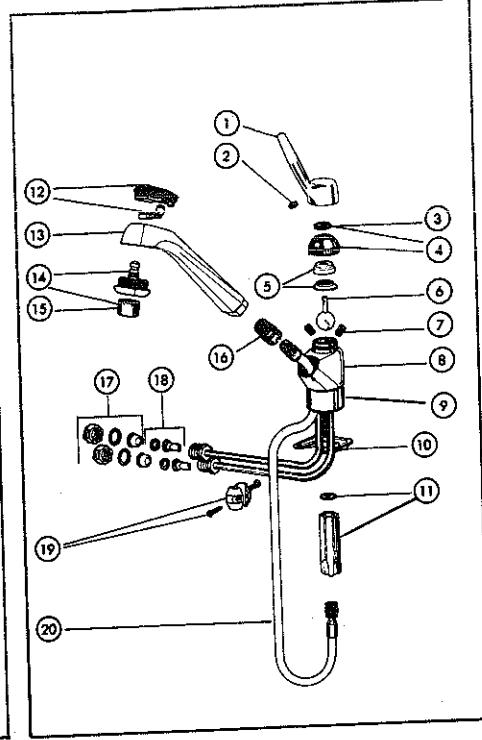

B SINGLE LEVER GOURMET SPRAY SINGLE MOUNT KITCHEN FAUCETS