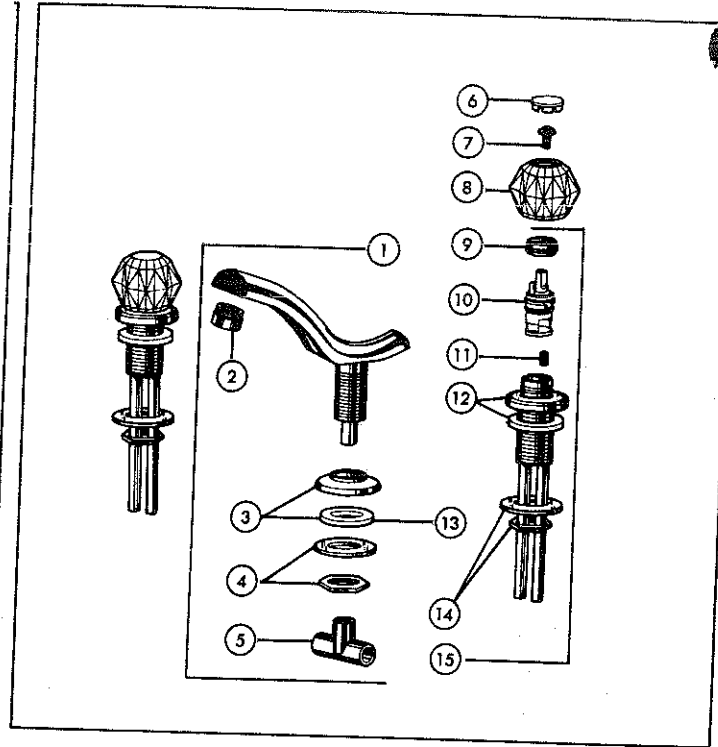

## D THREE HANDLE BATH VALVES-8" CENTERS

**A TWO HANDLE**

**B TWO HANDLE BATH WIDESPREAD DECK MOUNT FAUCETS**

**C TWO HANDLE DECK MOUNT ROMAN TUB FAUCETS**

KEY	PART DESCRIPTION	ORDER NUMBER	MODELS	
			2704	2708
1.	Spout Assembly	RP6172	●	●
2.	Spout Assembly	RP6363	●	●
3.	Stream Straightener	RP6170	●	●
4.	Gasket	RP6243	●	●
5.	Nut & Washer	RP6087	●	●
6.	Adapter	RP6031	●	●
7.	Base w/Gasket	RP6058	●	●
8.	Gasket	RP6052	●	●
9.	Nut & Washer	RP6056	●	●
10.	Tee	RP6174	●	●
11.	Button Set	RP5692	●	●
12.	Screws	RP5885	●	●
13.	Handle	RP2390	●	●
14.	Bonnet Nuts	RP6060	●	●
15.	Stem Unit Assembly	RP1740	●	●
16.	Seats & Springs	RP4993	●	●
17.	Nuts & Washers	RP6054	●	●
18.	End Valve Assembly	RP4972	●	●