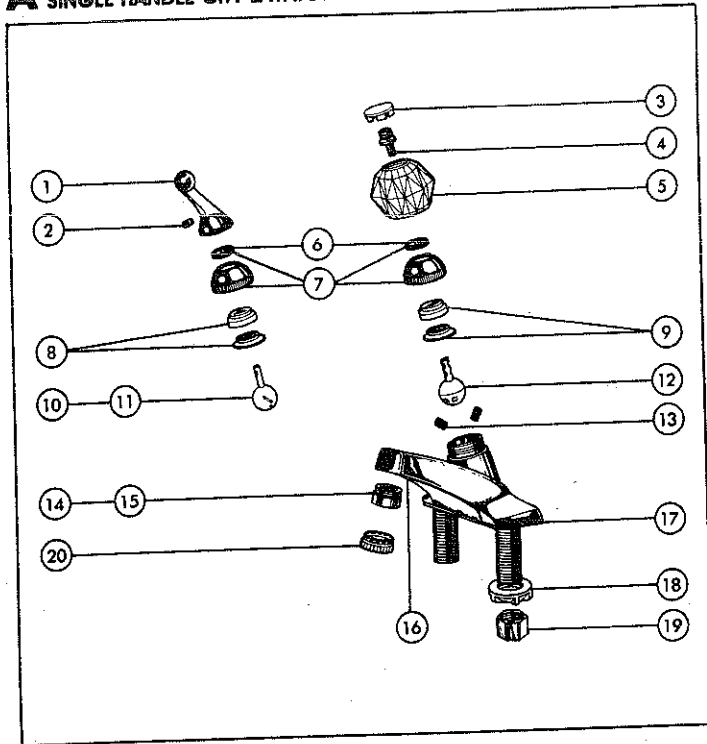

LAVATORY FAUCETS

NOTE: Refer to chart for correct ORDER NUMBER when ordering replacement parts.

A SINGLE HANDLE CITY LAVATORY CENTERSET FAUCETS