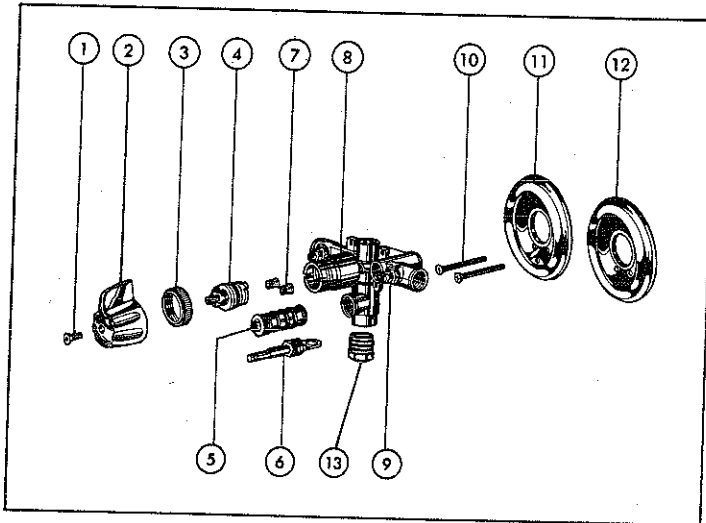

C SCALD-GUARD BATH VALVES Pressure balance models