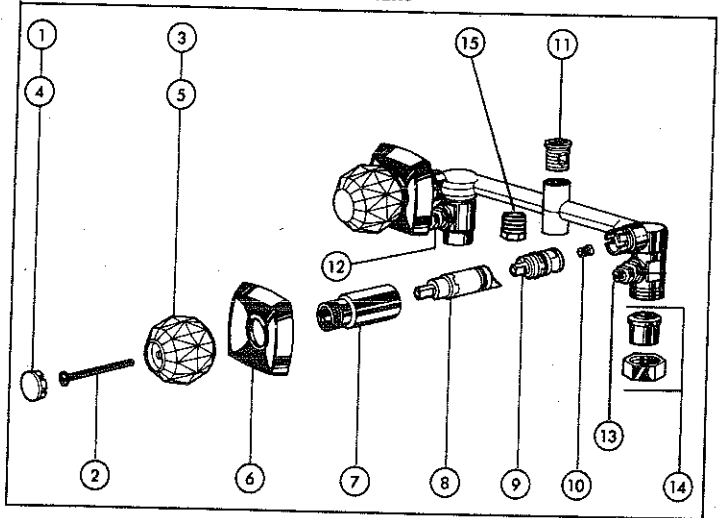

C TWO HANDLE BATH VALVES-8" CENTERS