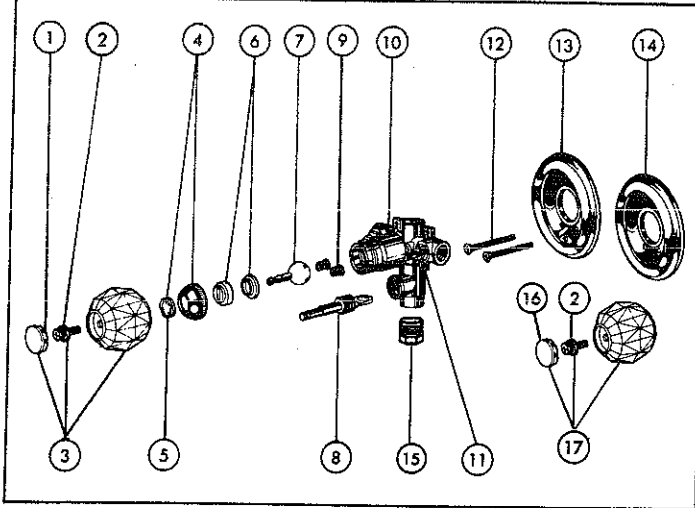

BATH VALVES

NOTE: Refer to chart for correct ORDER NUMBER when o

A SINGLE KNOB HANDLE BATH VALVES Non-Pressure balance models