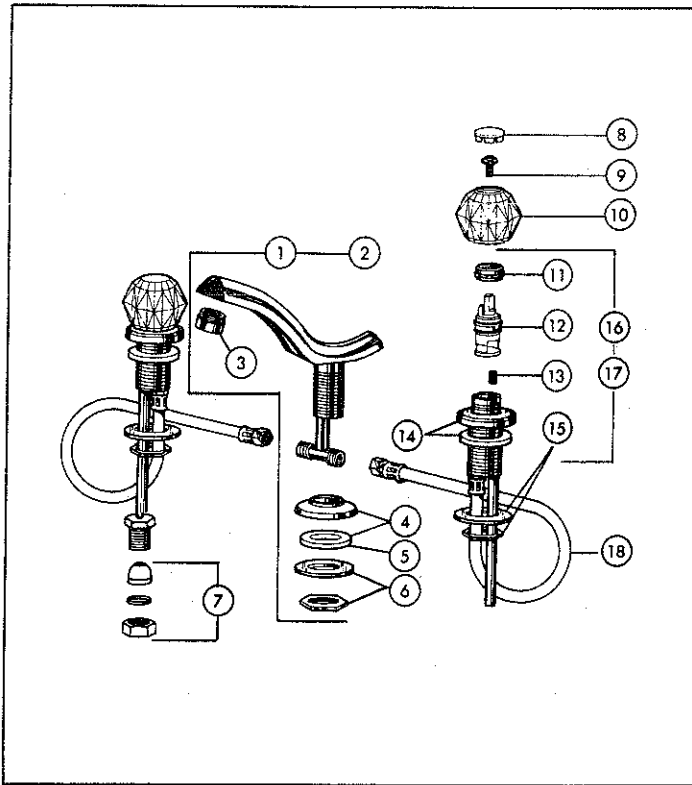

LAVATORY FAUCETS

NOTE: Refer to chart for correct ORDER NUMBER when ordering replacement parts.

A TWO HANDLE LAVATORY WIDESPREAD FAUCETS