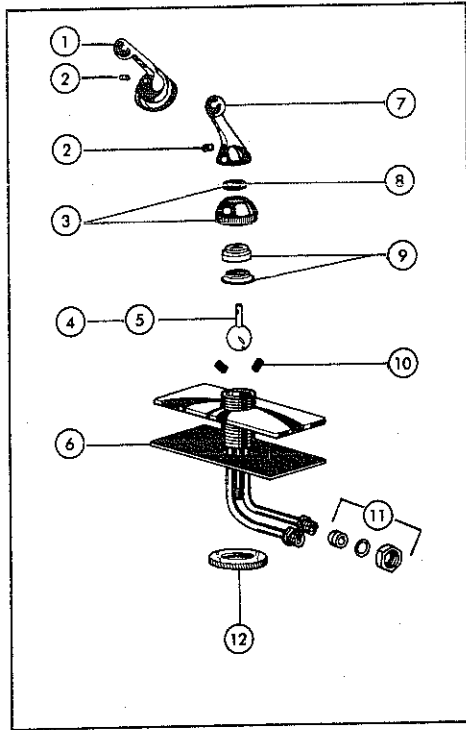

UTILITY FAUCETS

NOTE: Refer to chart for correct ORDER NUMBER when ordering replacement parts.

A SINGLE LEVER SHAMPOO BOWL VALVE