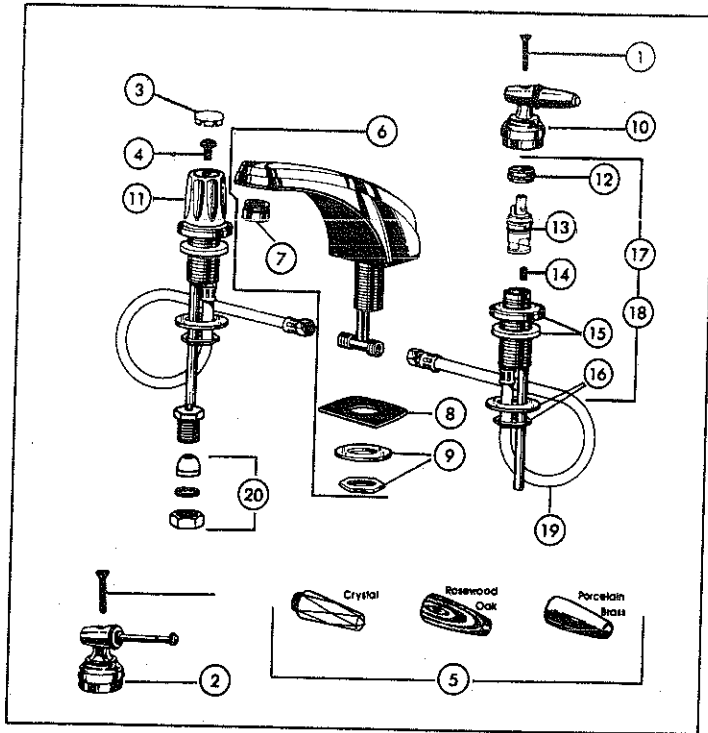

LAVATORY FAUCETS

NOTE: Refer to chart for correct ORDER NUMBER when ordering replacement parts.

A TWO HANDLE LAVATORY WIDESPREAD FAUCETS