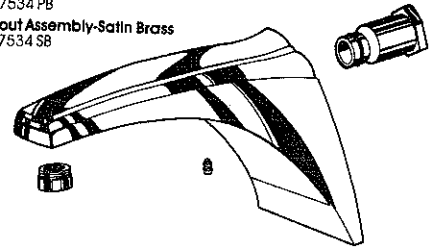

PART DESCRIPTION/ORDER NUMBER

Tub Spout-Diverter-Chrome
RP7533

Tub Spout-Diverter-Antique Brass
RP7533 AB

Tub Spout-Diverter-Chrome/Polished Brass
RP7533 CB

Tub Spout-Diverter-Polished Brass
RP7533 PB

Tub Spout-Diverter-Satin Brass
RP7533 SB

Spout Assembly-Chrome
RP7534

Spout Assembly-Antique Brass
RP7534 AB

Spout Assembly-Polished Brass
RP7534 PB

Spout Assembly-Satin Brass
RP7534 SB