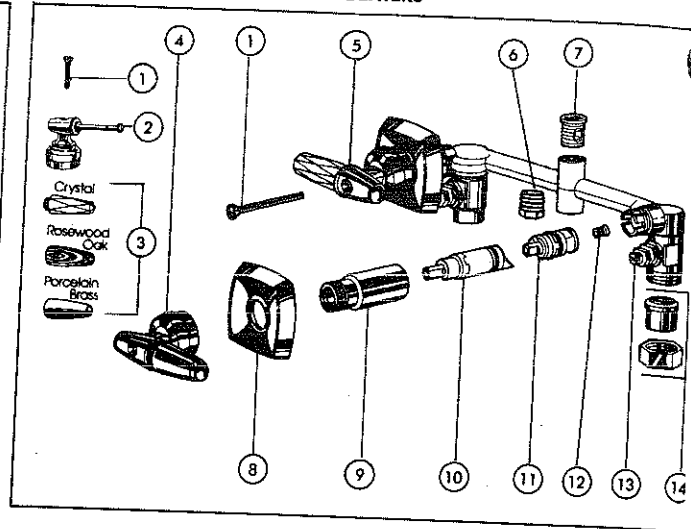

B TWO HANDLE BATH VALVES-8" CENTERS