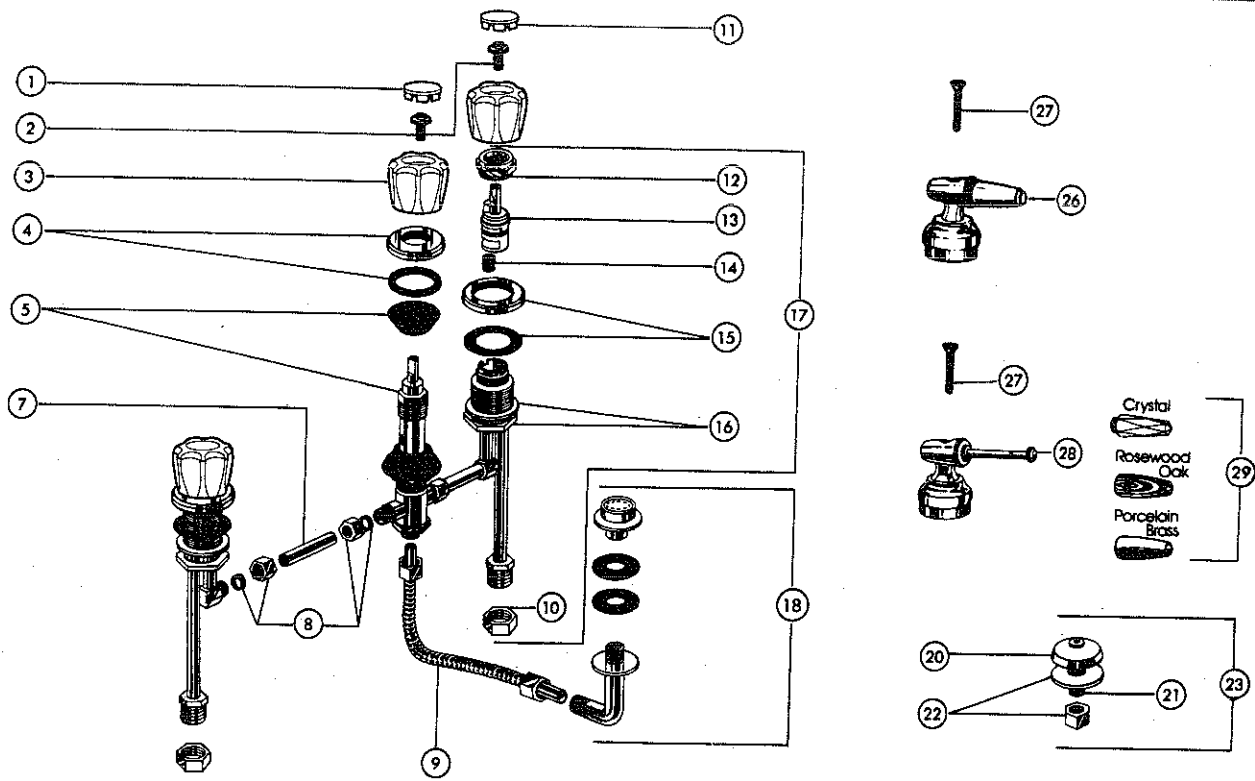

BIDET POP-UP AND ROSETTE SPRAY