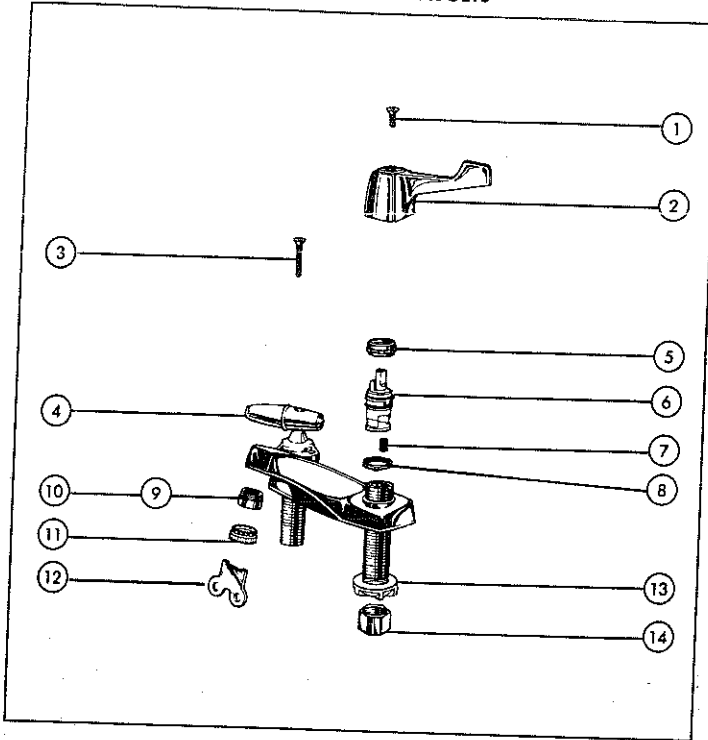

LAVATORY FAUCETS

NOTE: Refer to chart for correct ORDER NUMBER when ordering replacement parts.

A TWO HANDLE LAVATORY CENTERSET FAUCETS