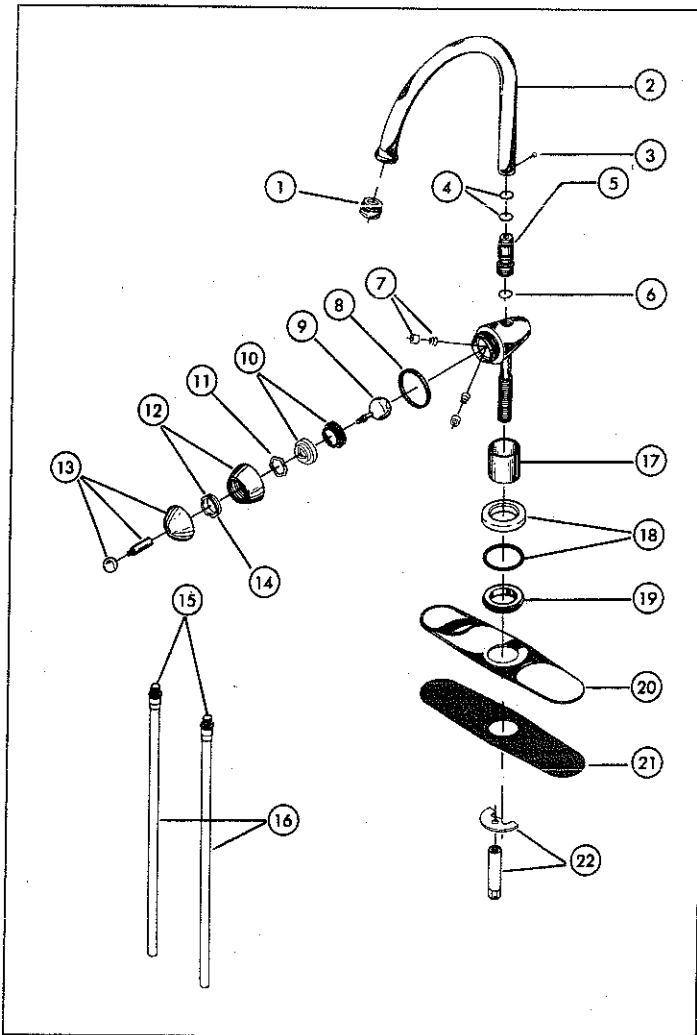

LAVATORY FAUCETS

NOTE: Refer to chart for correct ORDER NUMBER when ordering replacement parts.

A SINGLE LEVER LAVATORY SINGLE MOUNT FAUCETS