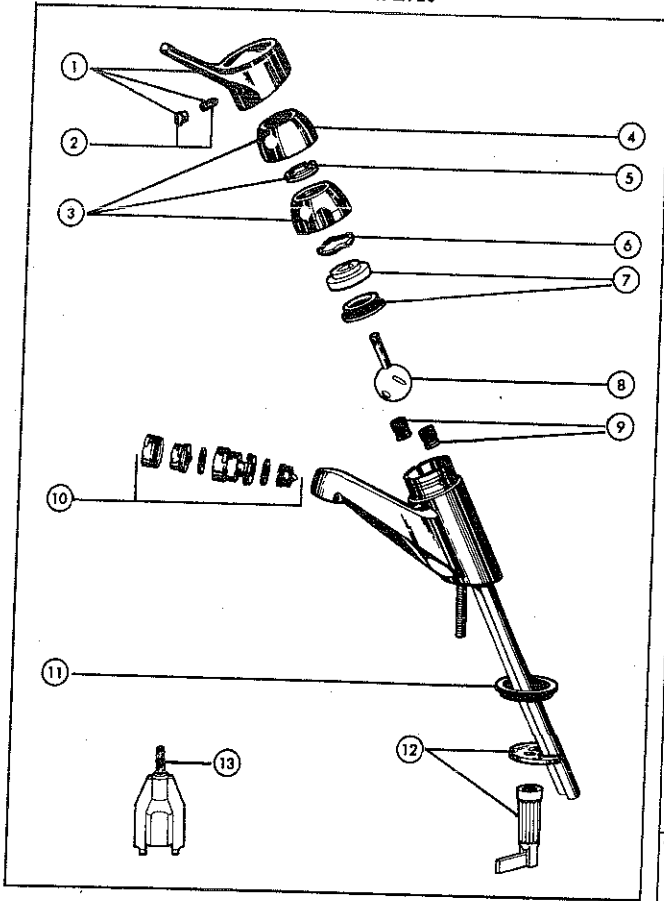

BIDET VALVES

NOTE: Refer to chart for correct ORDER NUMBER when ordering replacement parts.

A SINGLE LEVER EUROSTYLE BIDET VALVES

MODELS

KEY	PART DESCRIPTION	ORDER NUMBER	MODELS				
			A	25030 AL	25030 RD	25030 WH	25030 GR
1.	Handle w/Button & Set Screw	RP13928 AL	●	●	●	●	
		RP13928 RD	●	●	●	●	
		RP13928 WH	●	●	●	●	
		RP13928 GR	●	●	●	●	
2.	Button & Set Screw	RP13929	●	●	●	●	
3.	Cap w/Adjusting Ring	RP13930 AL	●	●	●	●	
		RP13930 RD	●	●	●	●	
		RP13930 WH	●	●	●	●	
		RP13930 GR	●	●	●	●	
4.	Cap	RP13931 AL	●	●	●	●	
		RP13931 RD	●	●	●	●	
		RP13931 WH	●	●	●	●	
		RP13931 GR	●	●	●	●	
5.	Adjusting Ring	RP250	●	●	●	●	
6.	Spring Washer	RP13932	●	●	●	●	
7.	Cam & Packing	RP64	●	●	●	●	
8.	Ball Assembly	RP10797	●	●	●	●	
9.	Seats & Springs	RP4993	●	●	●	●	
10.	Spray Outlet	RP13946 AL	●	●	●	●	
		RP13946 RD	●	●	●	●	
		RP13946 WH	●	●	●	●	
		RP13946 GR	●	●	●	●	
11.	Retaining Ring	RP13947	●	●	●	●	
12.	Mounting Washer & Wrench	RP13940	●	●	●	●	
13.	Adjusting Wrench	RP13941	●	●	●	●	
▲	Complete Pop-Up Assembly	RP13945 AL	●	●	●	●	
		RP13945 RD	●	●	●	●	
		RP13945 WH	●	●	●	●	
		RP13945 GR	●	●	●	●	
		RP13945 CB	●	●	●	●	

★ Optional lever handles
★★ Lever handles must be ordered separately to complete handle assembly
▲ Refer to page 00 for Bidet Pop-Up Assembly
A — Manufactured before February 1, 1990
B — Manufactured after February 1, 1990