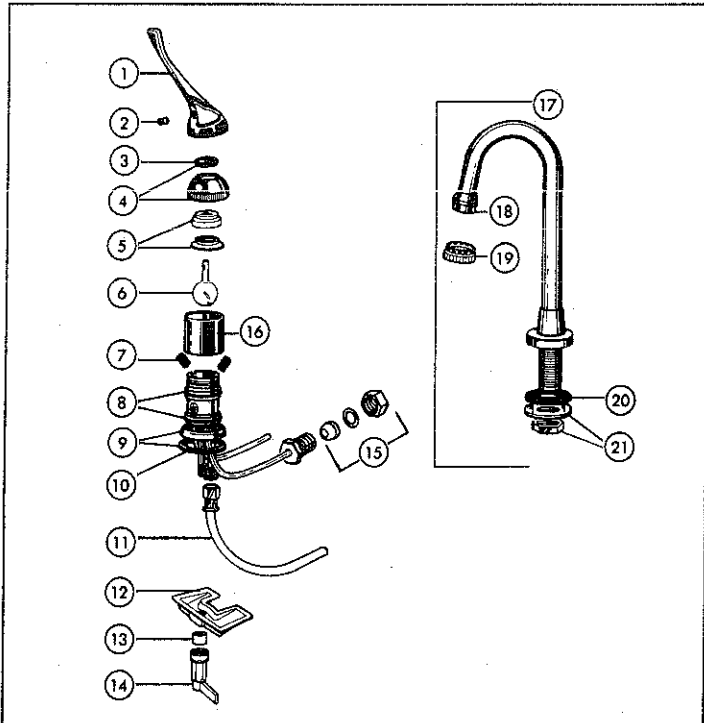

UTILITY FAUCETS

NOTE: Refer to chart for correct ORDER NUMBER when ordering replacement parts.

A SINGLE LEVER UTILITY FAUCETS