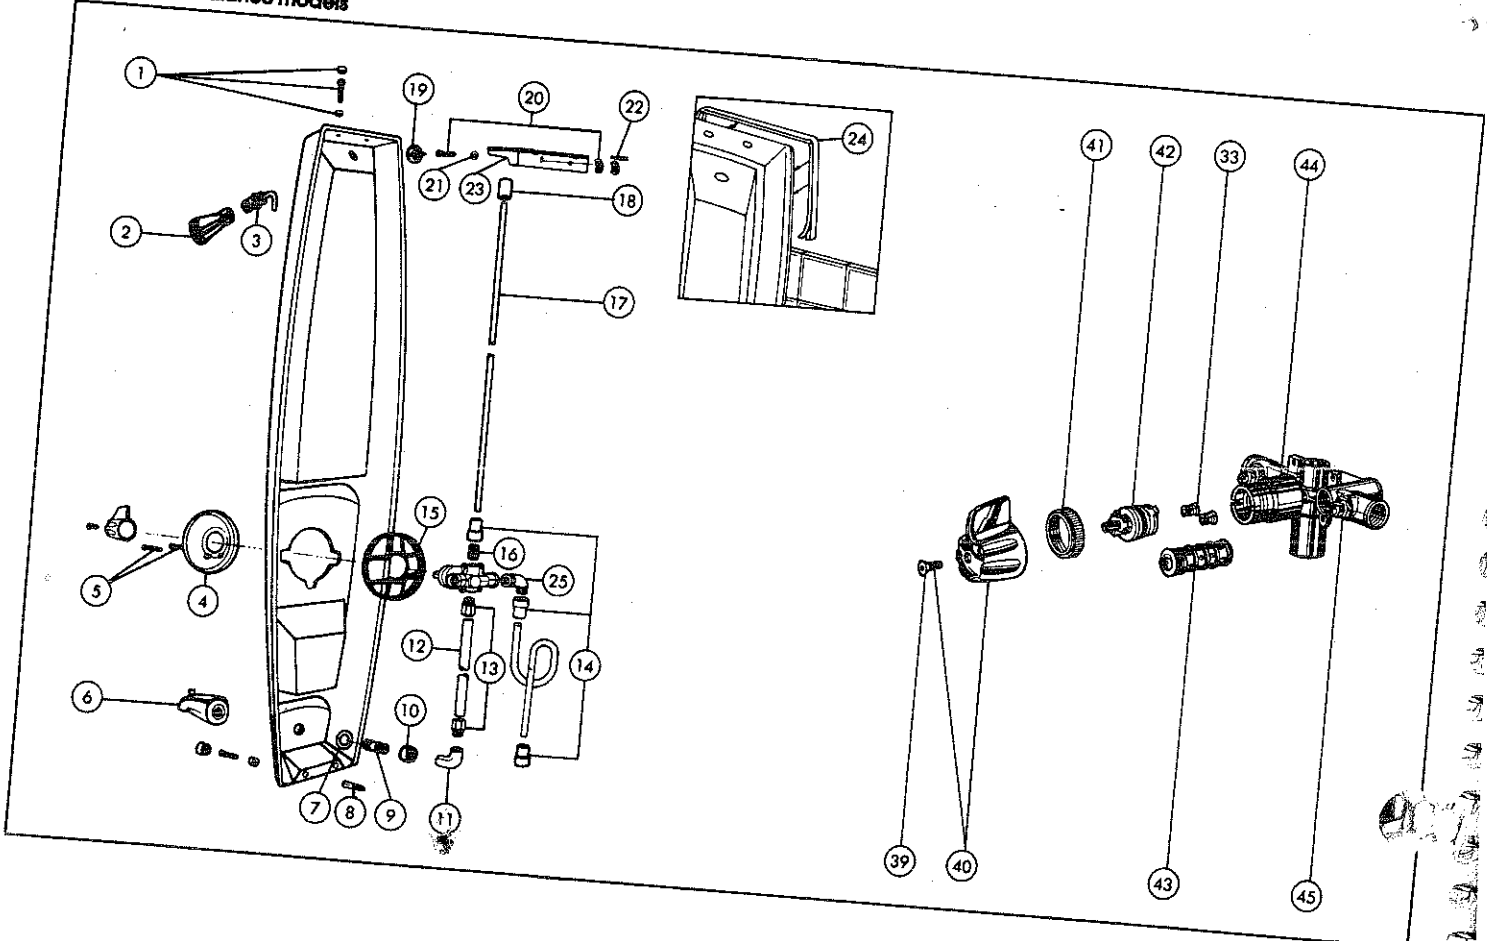

B SHOWER-UP™ Pressure balance models

KEY	PART DESCRIPTION	ORDER NUMBER	MODELS				
			A		B		
			77*	87*	88*	79*	89*
1.	Snap Caps, Screws & Cups (2)	RP10720	●	●	●	●	●
2.	Showerhead	RP6122	●	●	●	●	●
		RP6212	●	●	●	●	●
3.	Shower Arm	RP10721	●	●	●	●	●
4.	Escutcheon	RP5883	●	●	●	●	●
		RP6083	●	●	●	●	●
		RP196	●	●	●	●	●
5.	Screws	RP196	●	●	●	●	●
6.	Tub Spout	RP5834	●	●	●	●	●
7.	Washer	RP6181	●	●	●	●	●
8.	Plastic Anchors (2)	RP10731	●	●	●	●	●
9.	Long Nipple	RP10727	●	●	●	●	●
10.	Spacer	RP10730	●	●	●	●	●
11.	Elbow	RP10729	●	●	●	●	●
12.	Tubing	RP10728	●	●	●	●	●
13.	Adapter	RP10180	●	●	●	●	●
14.	Adapter	RP10121	●	●	●	●	●
15.	Mounting Bracket	RP3888	●	●	●	●	●
16.	Nipple	RP10725	●	●	●	●	●
17.	40" Tubing (3)	RP10506	●	●	●	●	●
18.	Coupling	RP10000	●	●	●	●	●
19.	Locknut	RP6183	●	●	●	●	●
20.	Toggle Bolts & Nuts (2)	RP10724	●	●	●	●	●
21.	Lockwashers (2)	RP10748	●	●	●	●	●
22.	Clips (2)	RP10722	●	●	●	●	●
23.	Mounting Bracket	RP10723	●	●	●	●	●
24.	Gasket	RP10744	●	●	●	●	●
25.	Elbow	RP10726	●	●	●	●	●
26.	Button	RP2411	●	●	●	●	●
27.	Screw	RP6369	●	●	●	●	●
28.	Handle w/Button & Screw	RP2391	●	●	●	●	●
29.	Adjusting Ring	RP250	●	●	●	●	●
30.	Cap w/Adjusting Ring	RP50	●	●	●	●	●
31.	Cam & Packing	RP188	●	●	●	●	●
32.	Ball Assembly	RP212	●	●	●	●	●
33.	Seats & Springs	RP4993	●	●	●	●	●
34.	Sleeve	RP5893	●	●	●	●	●
35.	Handle w/Set Screw	RP90	●	●	●	●	●
36.	Set Screw	RP152	●	●	●	●	●
37.	Cam & Packing	RP61	●	●	●	●	●
38.	Ball Assembly	RP70	●	●	●	●	●
39.	Screw	RP6119	●	●	●	●	●
40.	Metal Handle w/Screw	RP6117	●	●	●	●	●
41.	Bonnet	RP6079	●	●	●	●	●
42.	Stem Unit Assembly	RP1994	●	●	●	●	●
43.	Balance Spool Assembly	RP574	●	●	●	●	●
44.	Sleeve	RP6081	●	●	●	●	●
45.	Stop Stem Assembly	RP2090	●	●	●	●	●

* Discontinued model