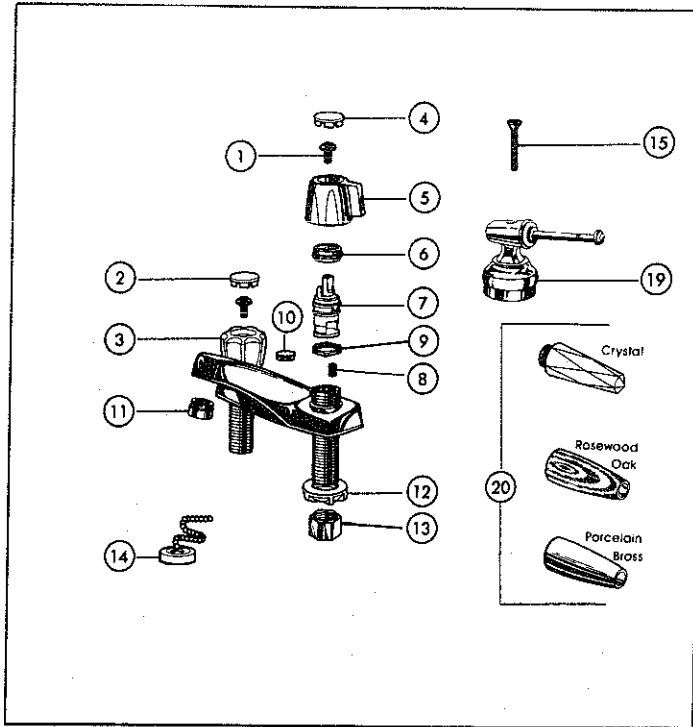

LAVATORY FAUCETS

NOTE: Refer to chart for correct ORDER NUMBER when ordering replacement parts.

A TWO HANDLE LAVATORY CENTERSET FAUCETS