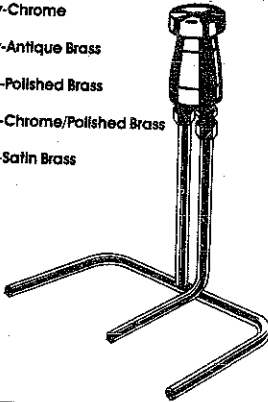

Coupling Tee
RP12636

Spacer
RP12691

Vacuum Breaker Assembly-Chrome
RP13740

Vacuum Breaker Assembly-Antique Brass
RP13740 AB

Vacuum Breaker Assembly-Polished Brass
RP13740 PB

Vacuum Breaker Assembly-Chrome/Polished Brass
RP13740 CB

Vacuum Breaker Assembly-Satin Brass
RP13740 SB

Handle w/Buffer and Set Screw-Almond
RP13928 AL

Handle w/Buffer and Set Screw-Gray
RP13928 GR

Handle w/Buffer and Set Screw-Red
RP13928 RD

Handle w/Buffer and Set Screw-White
RP13928 WH

Buffer and Set Screw
RP13929

Cap w/Adjusting Ring-Almond
RP13930 AL

Cap w/Adjusting Ring-Gray
RP13930 GR

Cap w/Adjusting Ring-Red
RP13930 RD

Cap w/Adjusting Ring-White
RP13930 WH

Cap-Almond
RP13931 AL

Cap-Gray
RP13931 GR

Cap-Red
RP13931 RD

Cap-White
RP13931 WH

Spring Washer
RP13932

Spout Assembly w/Aerator-Almond
RP13933 AL

Spout Assembly w/Aerator-Gray
RP13933 GR

Spout Assembly w/Aerator-Red
RP13933 RD

Spout Assembly w/Aerator-White
RP13933 WH

PART DESCRIPTION/ORDER NUMBER

Collar-Almond
RP13934 AL

Collar-Gray
RP13934 GR

Collar-Red
RP13934 RD

Collar-White
RP13934 WH

Retaining Seal
RP13935

Escutcheon-Chrome
RP13936

Escutcheon-Almond
RP13936 AL

Escutcheon-Gray
RP13936 GR

Escutcheon-Matte Black
RP13936 MB

Escutcheon-Red
RP13936 RD

Escutcheon-White
RP13936 WH

Gasket
RP13937

O-Rings
RP13938

Supply Tubes
RP13939

Mounting Washer and Wrench
RP13940

Adjusting Wrench
RP13941

Retaining Seal
RP13942

Escutcheon-Chrome
RP13943

Escutcheon-Almond
RP13943 AL

Escutcheon-Gray
RP13943 GR

Escutcheon-Matte Black
RP13943 MB

Escutcheon-Polished Brass
RP13943 PB

Escutcheon-Red
RP13943 RD

Escutcheon-White
RP13943 WH

Gasket
RP13944

PART DESCRIPTION/ORDER NUMBER

Pop-Up Drain Assembly-Almond
RP13945 AL

Pop-Up Drain Assembly-Gray
RP13945 GR

Pop-Up Drain Assembly-Red
RP13945 RD

Pop-Up Drain Assembly-White
RP13945 WH