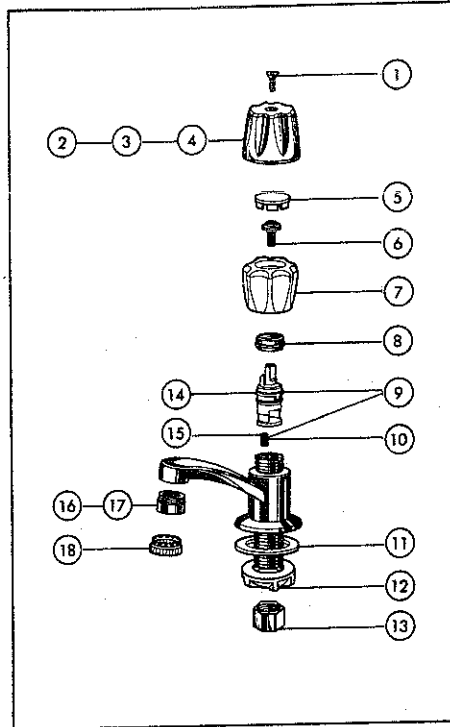

B BASIN FAUCETS