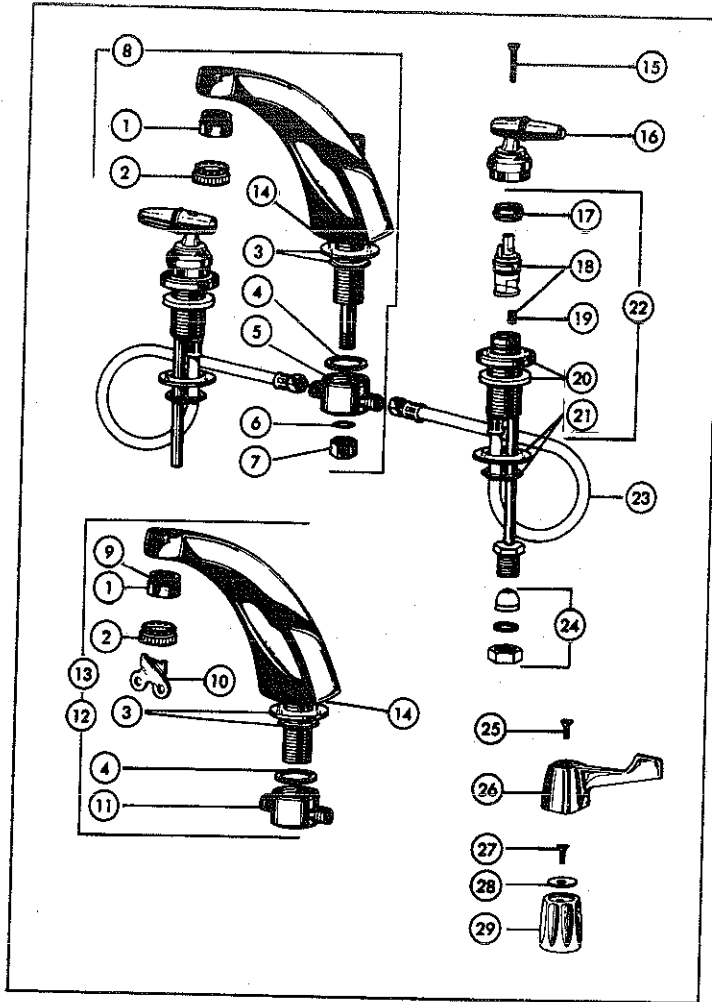

LAVATORY FAUCETS

NOTE: Refer to chart for correct ORDER NUMBER when ordering replacement parts.

A TWO HANDLE LAVATORY WIDESPREAD FAUCETS