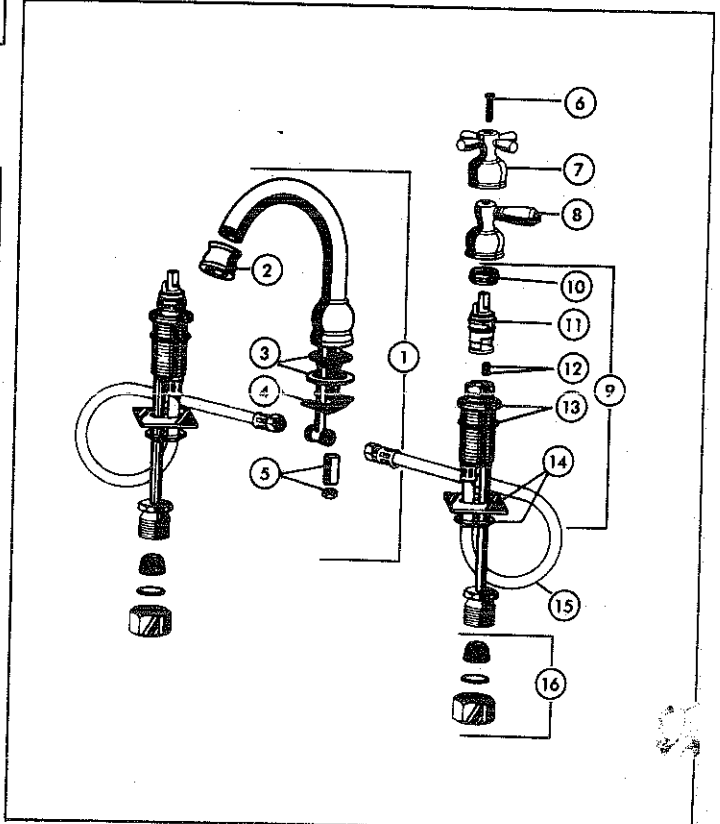

D TWO HANDLE NEOSTYLE WIDESPREAD FAUCETS