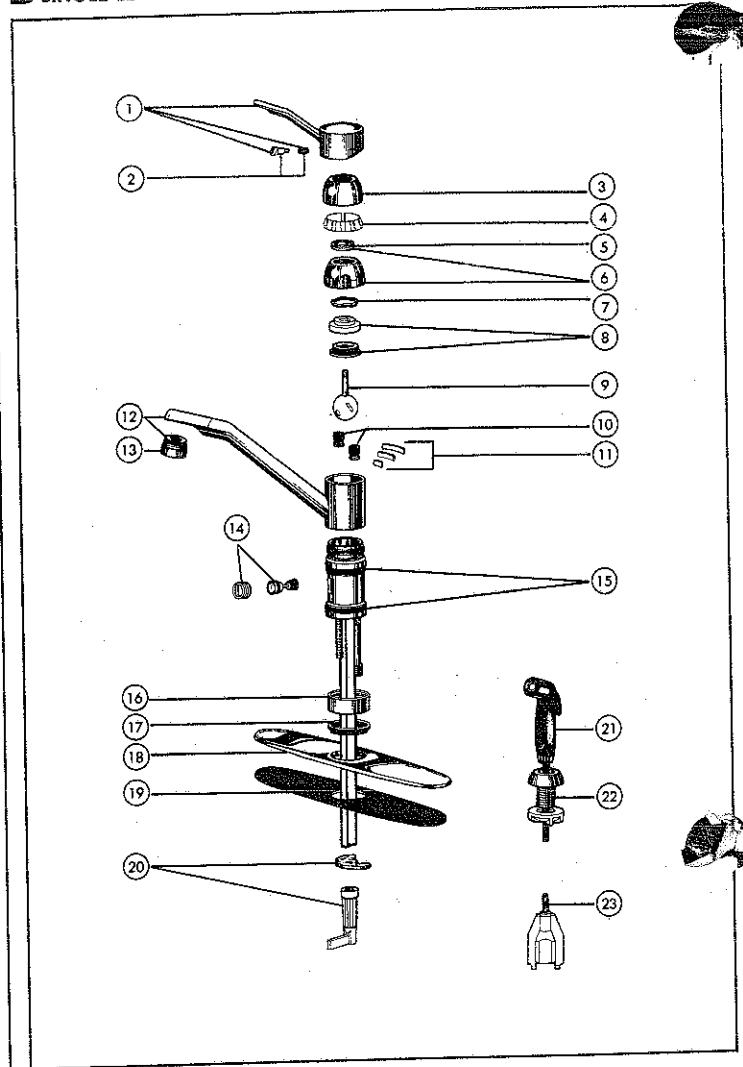

B SINGLE LEVER MODULAR KITCHEN FAUCETS