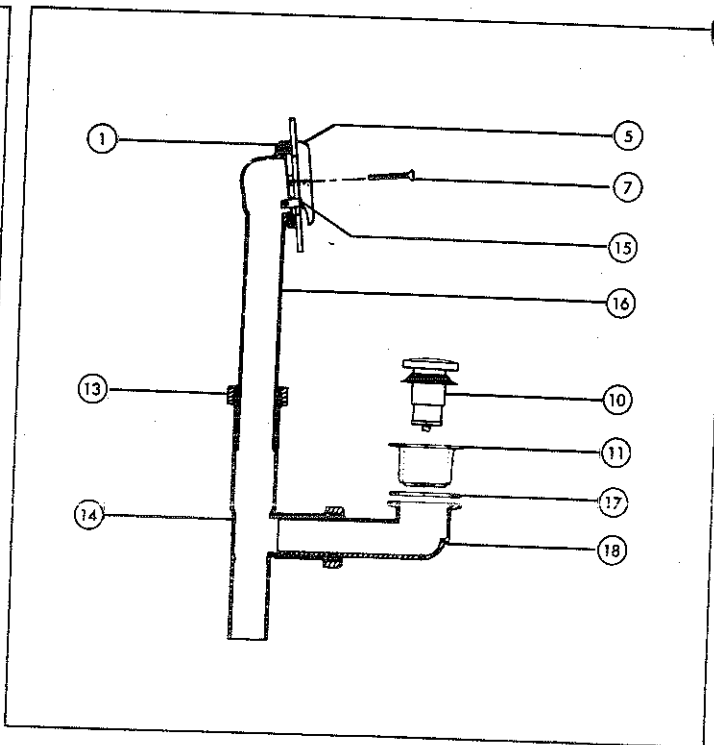

E TOE OPERATED BATH WASTES