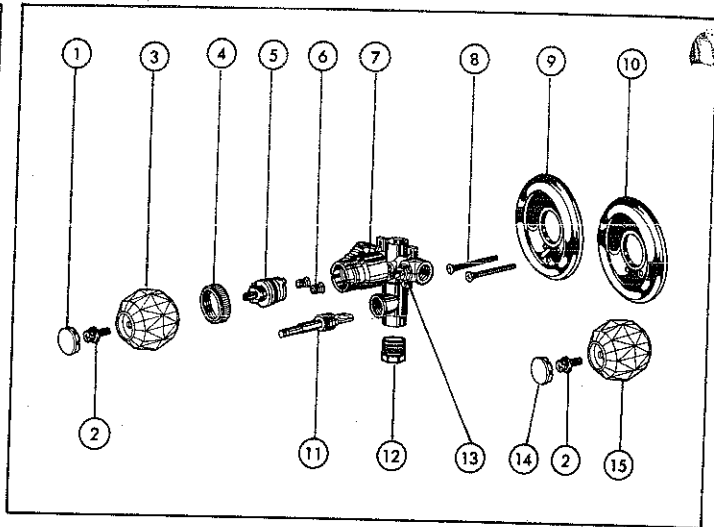

B DELTA-MIX BATH VALVES Non-pressure balance models