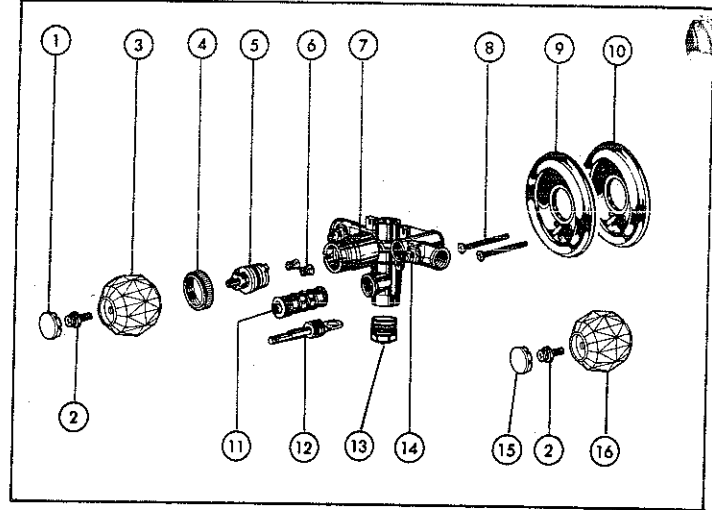

B SCALD-GUARD BATH VALVES Pressure balance models