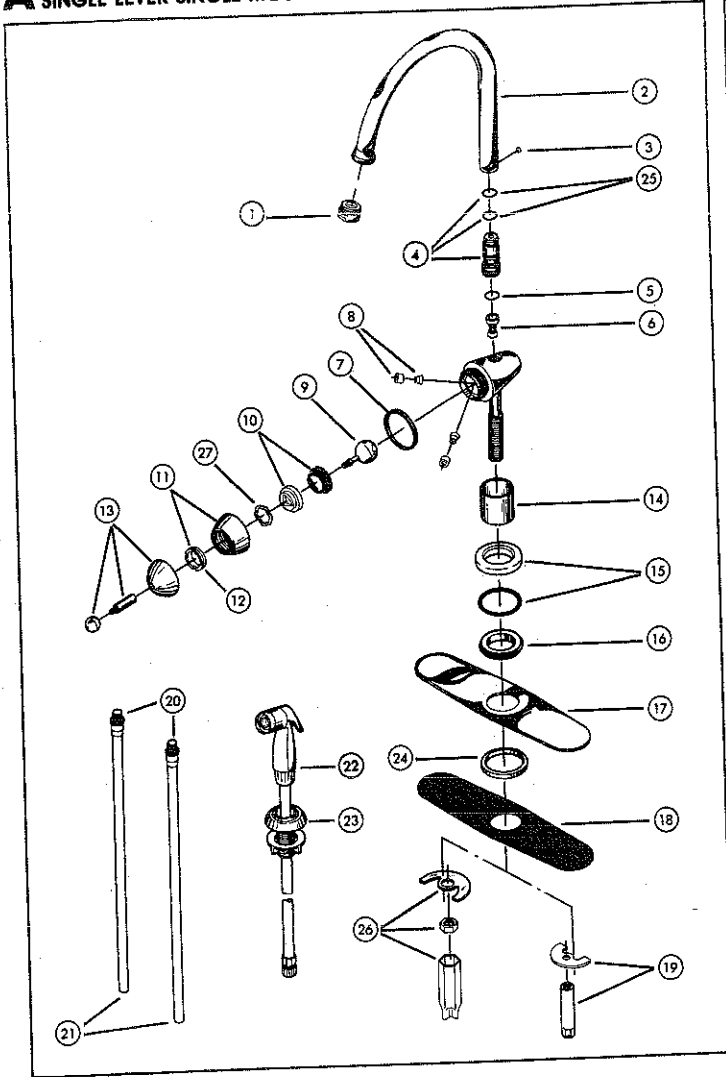

KITCHEN FAUCETS

NOTE: Refer to chart for correct ORDER NUMBER when ordering replacement parts.

A SINGLE LEVER SINGLE MOUNT KITCHEN DECK FAUCETS