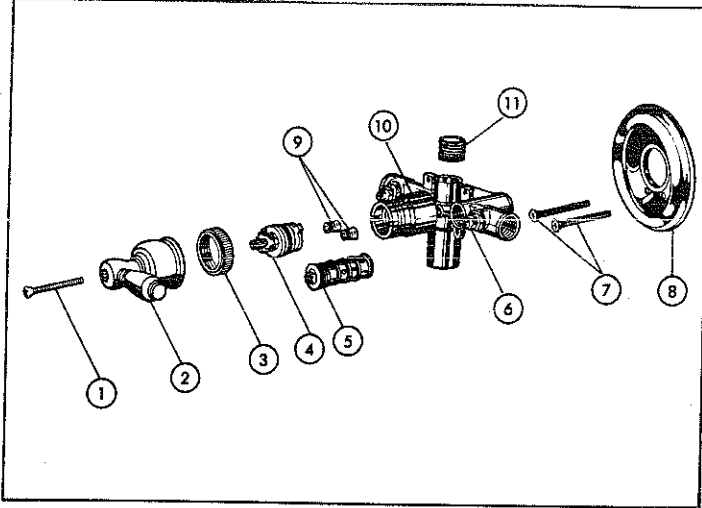

BATH VALVES

NOTE: Refer to chart for correct ORDER NUMBER when ordering replacement parts.

A DELTA MIX AND SCALD-GUARD NEO-STYLE BATH VALVES