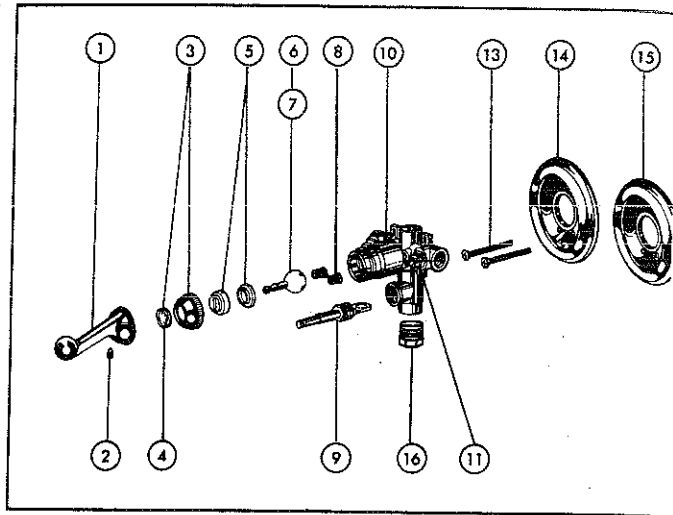

B SINGLE LEVER BATH VALVES Non-pressure balance models