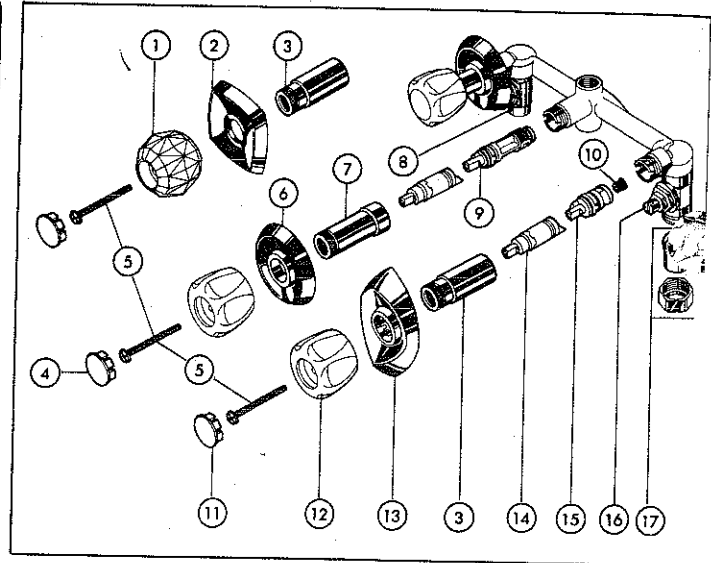

D THREE HANDLE BATH VALVES-8" CENTERS