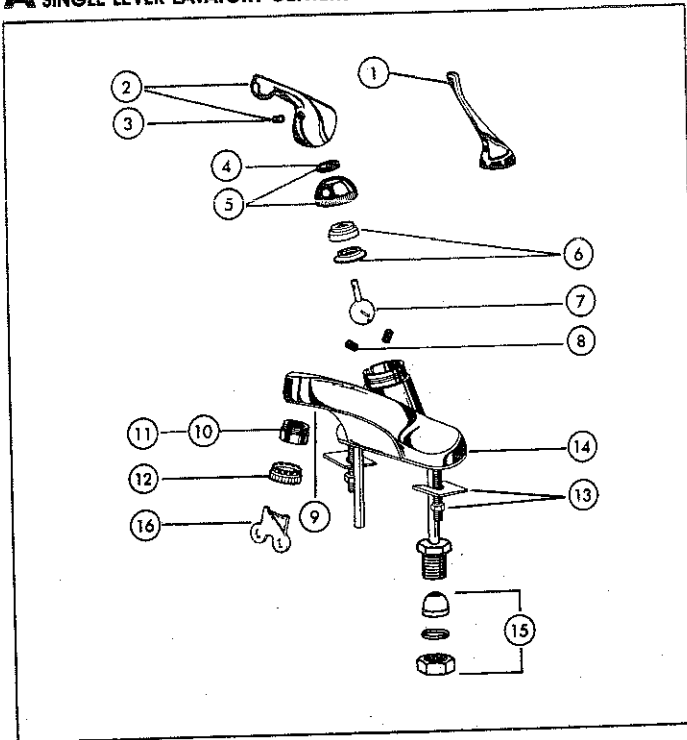

LAVATORY FAUCETS

NOTE: Refer to chart for correct ORDER NUMBER when ordering replacement parts.

A SINGLE LEVER LAVATORY CENTERSET FAUCETS