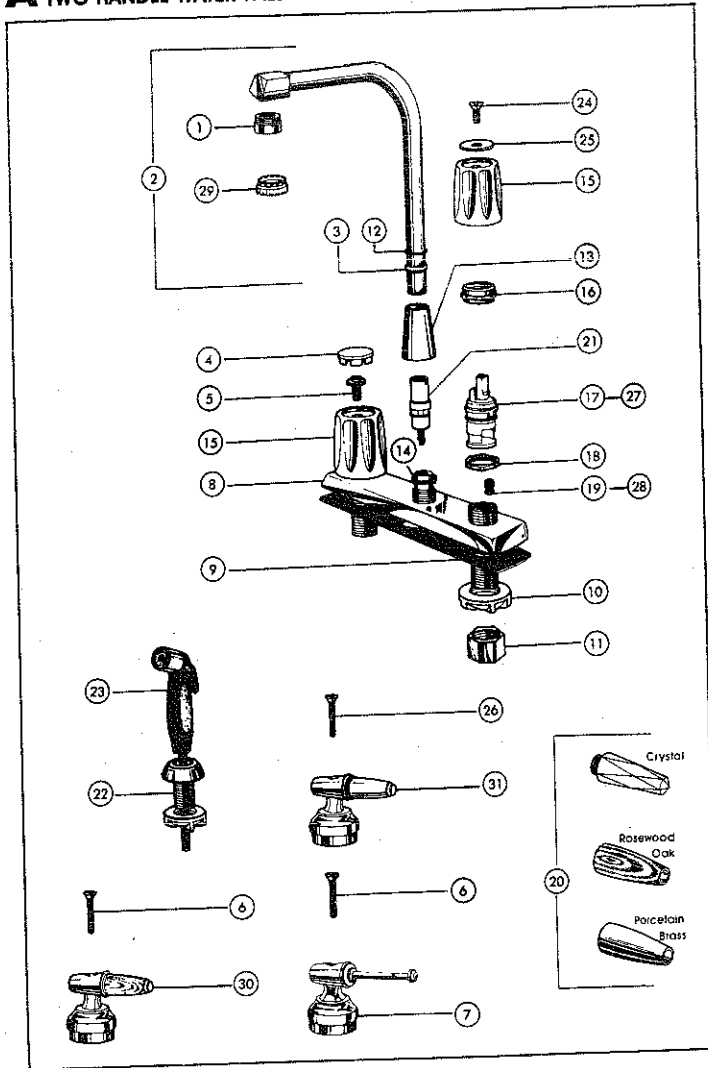

KITCHEN FAUCETS

NOTE: Refer to chart for correct ORDER NUMBER when ordering replacement parts.

A TWO HANDLE WATER FALL KITCHEN DECK FAUCETS