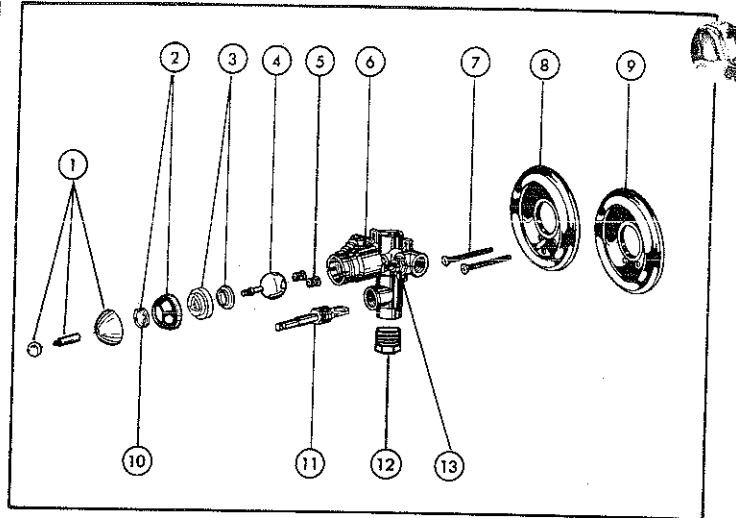

B SINGLE LEVER BATH VALVE