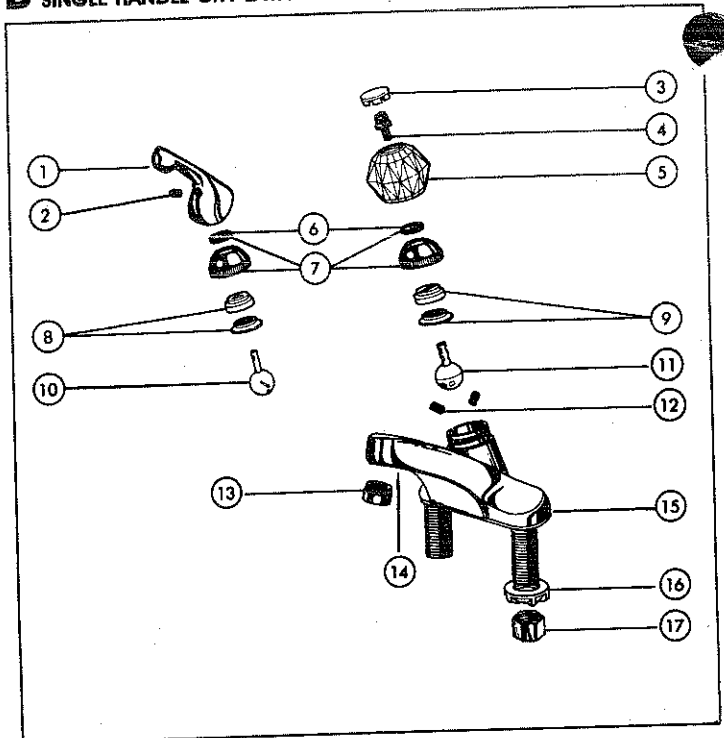

B SINGLE HANDLE CITY LAVATORY CENTERSET FAUCETS