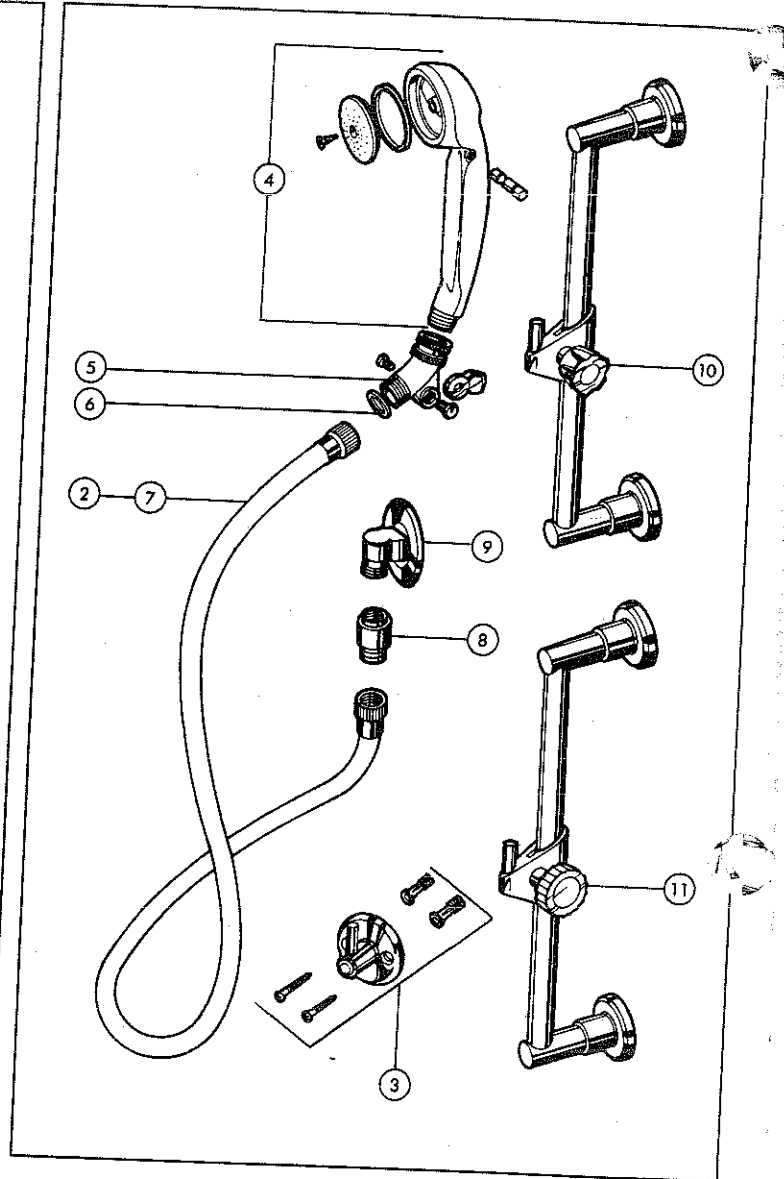

B PERSONAL HAND SHOWER