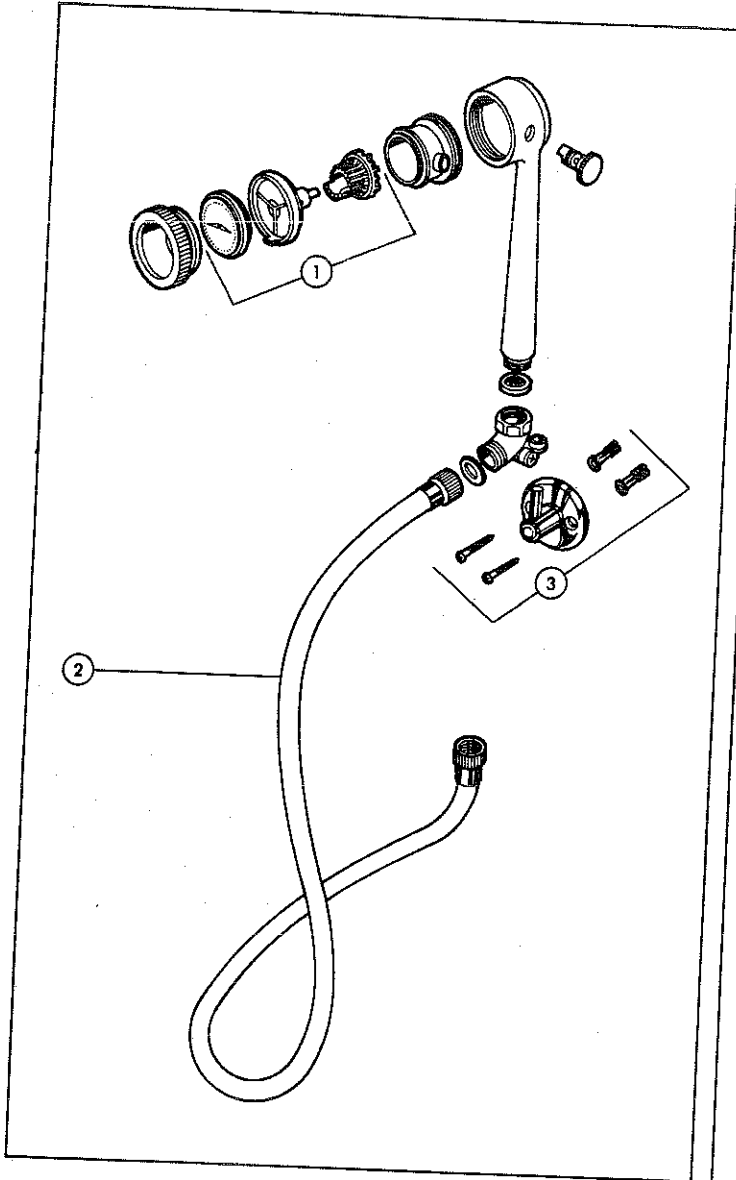

HANDSHOWERS

NOTE: Refer to chart for correct ORDER NUMBER when ordering replacement parts.

A PULSATING HAND SHOWER