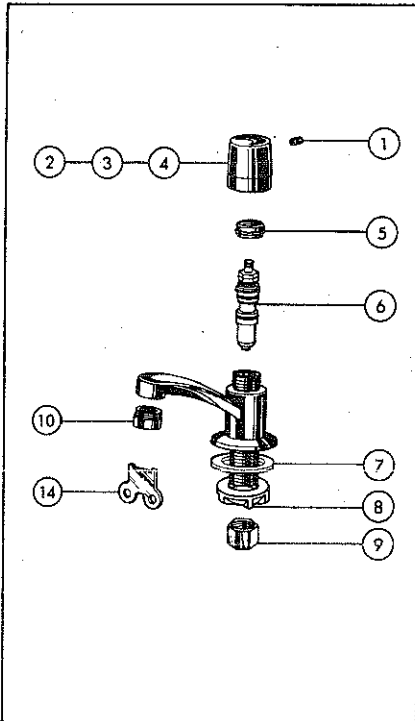

C SLOW SELF-CLOSING BASIN FAUCETS