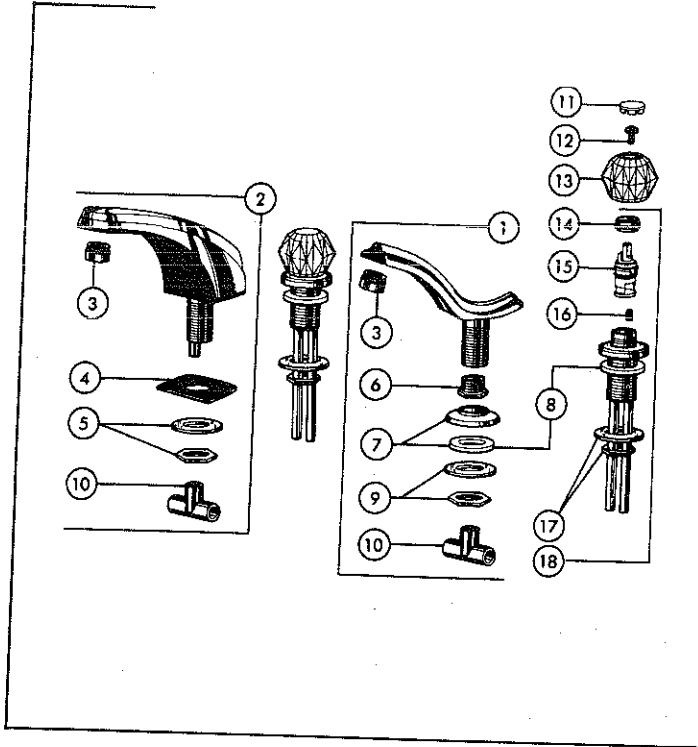

A TWO HANDLE