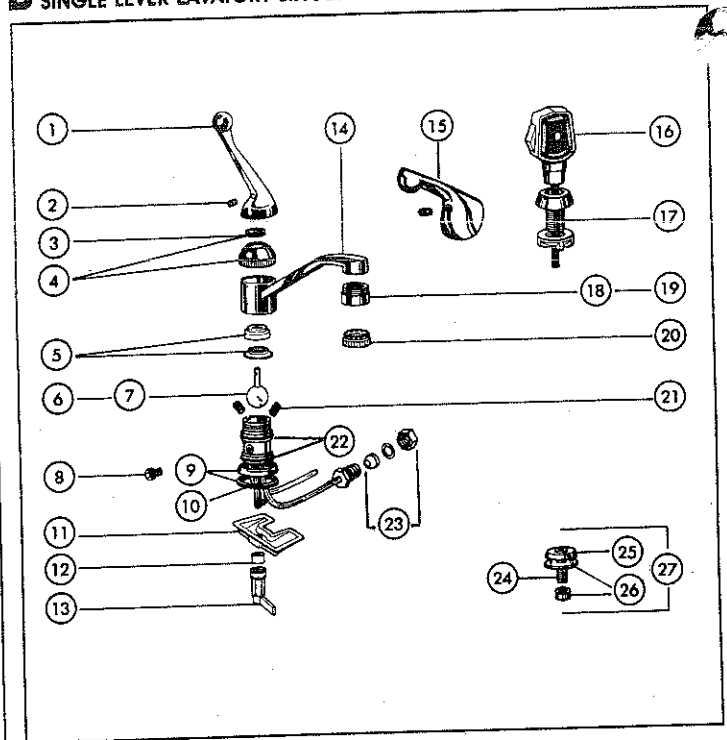

B SINGLE LEVER LAVATORY SINGLE MOUNT FAUCETS