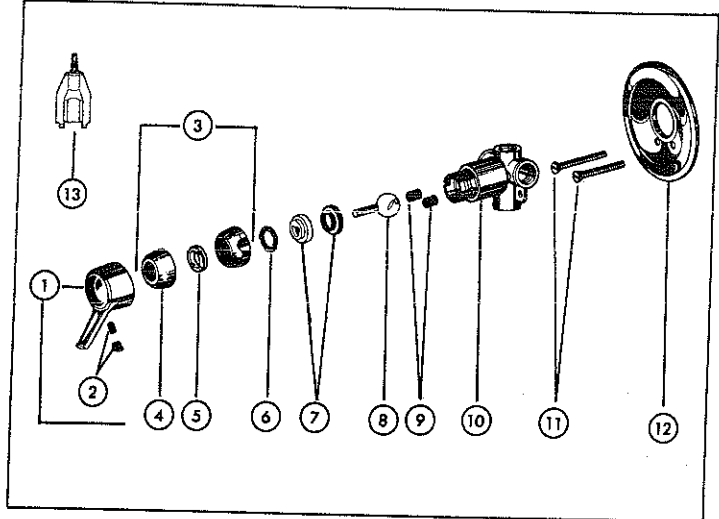

BATH VALVES

NOTE: Refer to chart for correct ORDER NUMBER when ordering replacement parts.

A SINGLE LEVER EUROSTYLE BATH VALVE