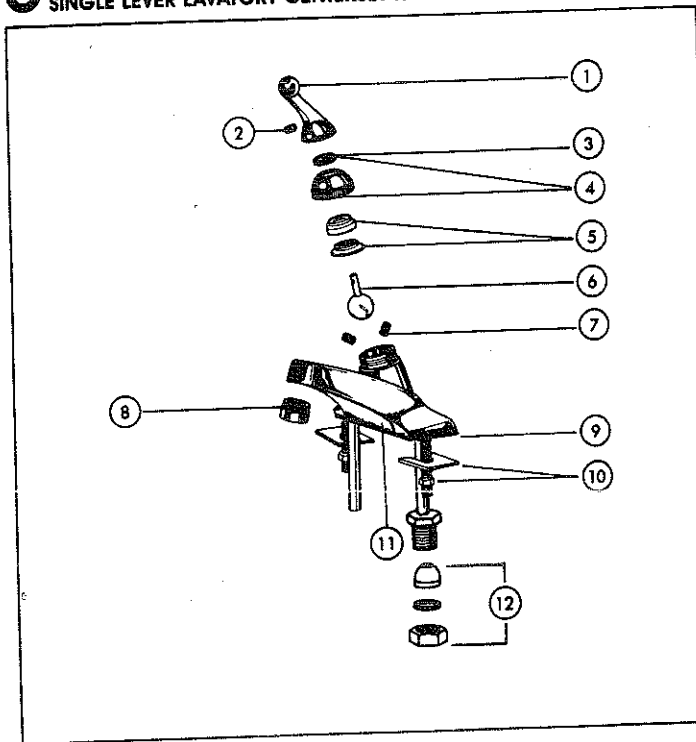

C SINGLE LEVER LAVATORY CENTERSET FAUCETS