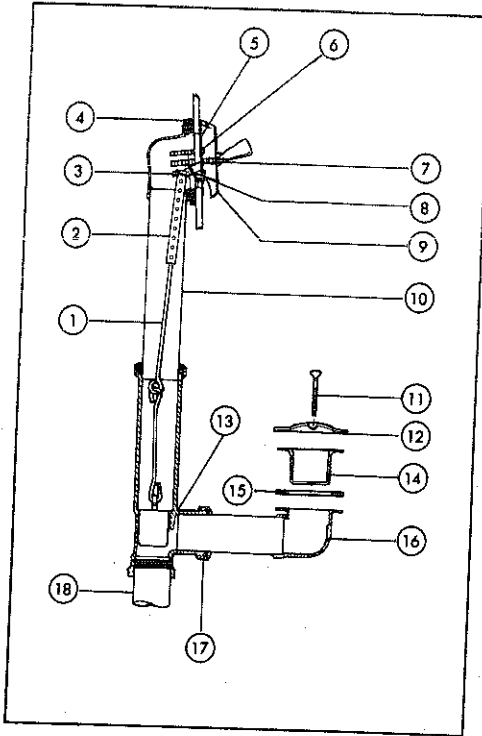

BATH WASTES

NOTE: Refer to chart for correct ORDER NUMBER when ordering replacement parts.

A TRIP LEVER BATH WASTES