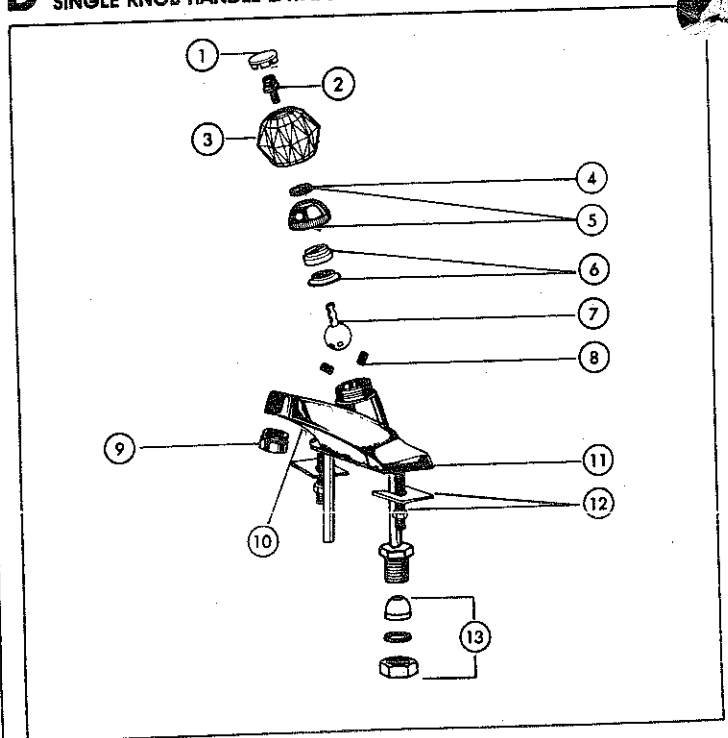

D SINGLE KNOB HANDLE LAVATORY CENTERSET FAUCETS