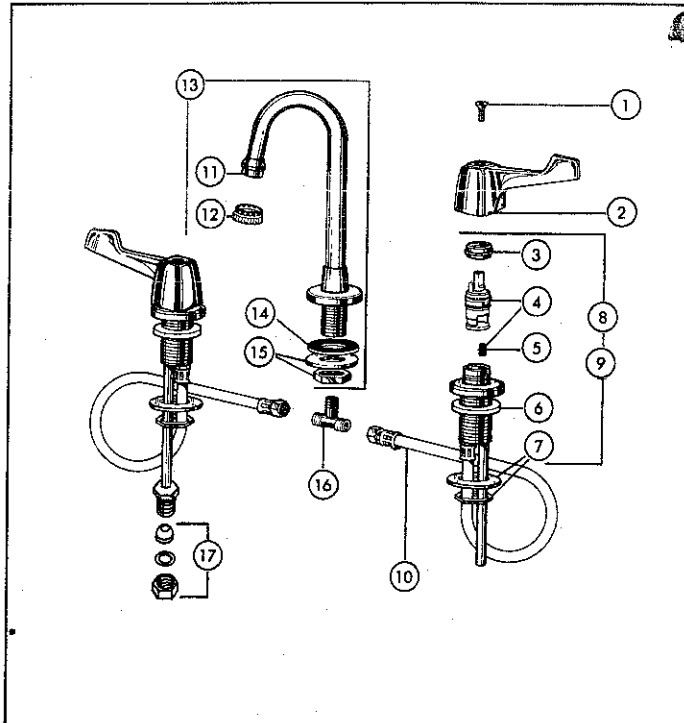

B TWO HANDLE WIDESPREAD UTILITY FAUCETS