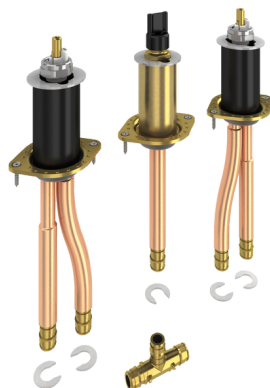

# UNIVERSAL ROUGH-IN

*PEX Cold Expansion*

---

R10000-PFS-MF

\$82.00

- MultiChoice® Universal valve body only
  - Accepts single, dual, or dual thermostatic cartridge
  - Cartridge ships with trim
  - Back-to-back capability
  - Features blocked tub port & PEX shower riser
  - Model must be ordered in full case quantity of 12
- 

R10000-PFT-MF

\$88.30

- MultiChoice® Universal valve body only
  - Accepts single, dual, or dual thermostatic cartridge
  - Cartridge ships with trim
  - Back-to-back capability
  - Features integrated 90-degree tub drop & PEX shower riser
  - Model must be ordered in full case quantity of 12
- 

R2707-MF

\$209.25

- 3-Hole Roman Tub Rough-in installation kit
- Flexible deck or ledge mounting arrangement
- Self-locating basis
- Tighten/adjust from above the deck