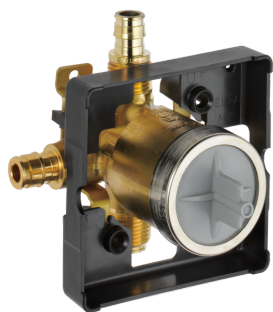

# UNIVERSAL ROUGH-IN

*PEX Cold Expansion*

---

R10000-PFS-MF

\$82.00

- MultiChoice® Universal valve body only
  - Accepts single, dual, or dual thermostatic cartridge
  - Cartridge ships with trim
  - Back-to-back capability
  - Features blocked tub port & PEX shower riser
  - Model must be ordered in full case quantity of 12
- 

R10000-PFT-MF

\$88.30

- MultiChoice® Universal valve body only
  - Accepts single, dual, or dual thermostatic cartridge
  - Cartridge ships with trim
  - Back-to-back capability
  - Features integrated 90-degree tub drop & PEX shower riser
  - Model must be ordered in full case quantity of 12
- 

R2707-MF

\$209.25

- 3-Hole Roman Tub Rough-in installation kit
- Flexible deck or ledge mounting arrangement
- Self-locating basis
- Tighten/adjust from above the deck