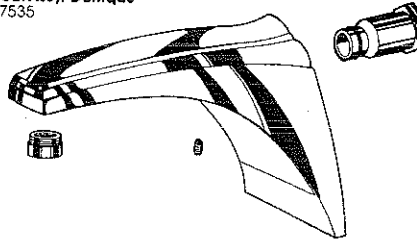

"O" Ring
RP7536

Adapter w/"O" Ring
RP7537

PART DESCRIPTION/ORDER NUMBER

Sleeve Assy.-Deltique
RP7538

Escutcheon-Deltique
RP7539

Escutcheon
RP7577

Escutcheon
RP7578

Escutcheon
RP7579

Escutcheon
RP7580

Escutcheon
RP7581

Escutcheon
RP7582

Escutcheon
RP7583

Chain and Stopper
RP7584