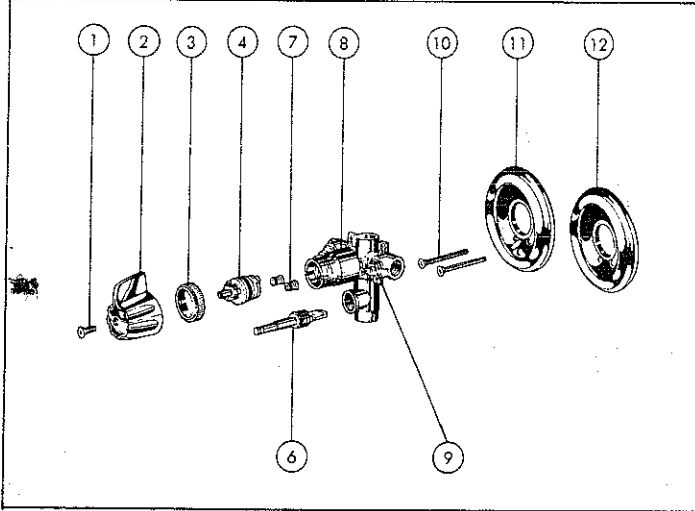

NOTE: Refer to chart for correct ORDER NUMBER when ordering replacement parts.

C DELTA-MIX BATH VALVES
Non-pressure balance models