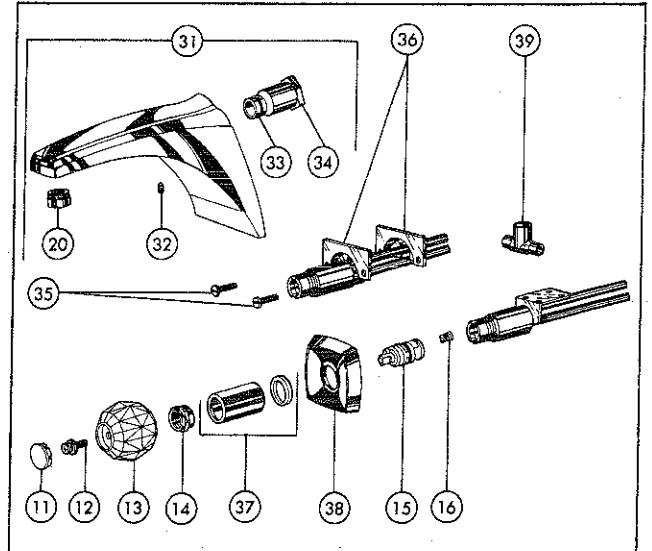

C TWO HANDLE WALL MOUNT ROMAN TUB FAUCETS