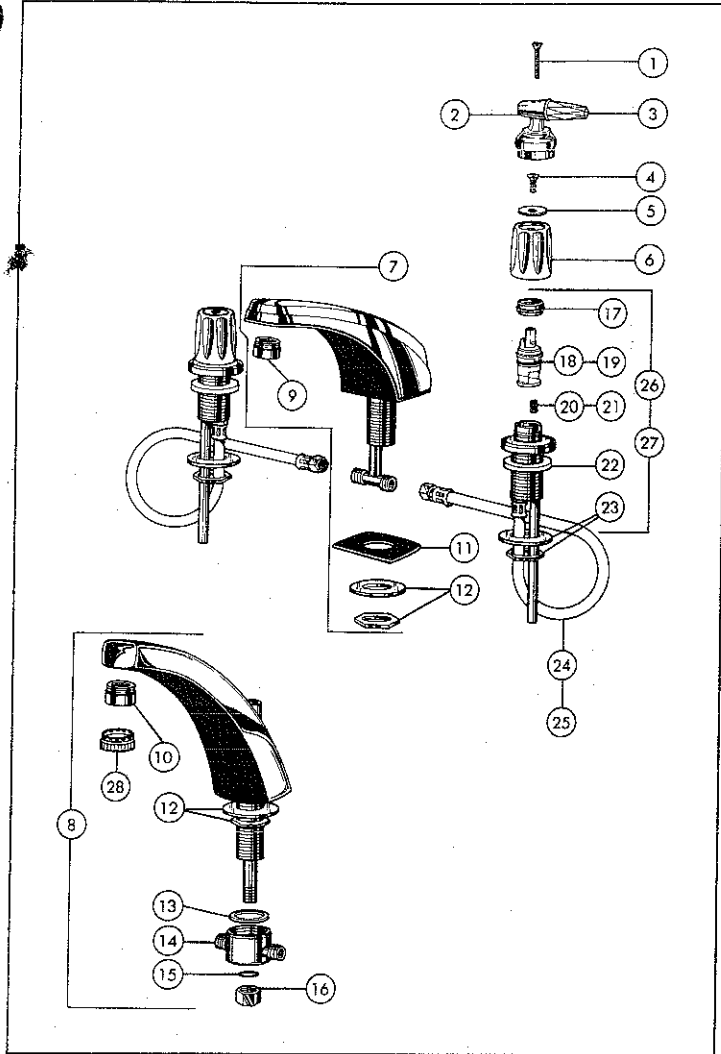

NOTE: Refer to chart for correct ORDER NUMBER when ordering replacement parts.

C TWO HANDLE LAVATORY WIDESPREAD FAUCETS

MODELS

KEY	PART DESCRIPTION	ORDER NUMBER	MODELS								
			3543	3543 BC	3543 CG	3543 MPU	3545	3545 HDF	3545 MPU	903	
1.	Screw	RP7527	●								
		RP7527 BC		●							
		RP7531									●
2.	Handle w/Screws-Crystal	RP7528	●								
		RP7528 BC		●							
		RP7528 CG			●						
3.	Handle w/Screw (1)-Crystal	RP7532								●	
4.	Screws (2)	RP6379					●	●	●	●	
5.	Button Set	RP6377					●	●	●	●	
6.	Handle	RP4381					●	●	●	●	
7.	Spout Assy.	RP6309	●			●		†	●		
		RP6309 BC									
		RP6309 CG			●						
		RP6260									●
8.	Spout Assy.	RP12500								●	
9.	Aerator	RP330	●			●	●	●	●		
		RP330 BC		●							
		RP330 CG			●						●
10.	Aerator-Vandal Resistant	RP246							●		
11.	Gasket	RP6243	●	●	●	●	●	†	●	●	
12.	Nut & Washer	RP6087	●	●	●	●	●	●	●	●	
13.	Gasket	RP12037							●		
14.	Tee Body	RP12039							●		
15.	"O" Ring	RP12036							●		
16.	Nut	RP12038							●		
17.	Bonnet (2)	RP6060				●	●	●	●	●	
		RP6060 CG		●						●	
18.	Stem Unit Assy.	RP1740	●	●	●	●	●	●	●	●	
19.	Stem Unit Assy., Seats & Seals	RP8230							●		
20.	Seats & Springs	RP4993	●	●	●	●	●	●	●	●	
21.	Seats & Seals	RP10700							●		
22.	Gasket	RP6052	●	●	●	●	●	●	●	●	
23.	Nut & Washer	RP9519	●	●	●	●	●	●	●	●	
24.	Hose (1)	RP6050	●	●	●	●	●	●	●	●	
25.	Braided SS Hose (1)	RP11887							●		
26.	End Valve Assy.	RP4257	●			●	●	●	●		
		RP4257 BC		●							
		RP4257 CG			●						
		RP4178								●	
		RP12495								●	
27.	End Valve Assy. WF	RP4258									
		RP4258 BC									
		RP4258 CG									
		RP4184									
		RP12496									
28.	Wrench	RP12508							●		
▲	Complete Pop-up Assy.	RP6463							●		
		RP7525	●								
▲	Complete Pop-up Assy.	RP5651							†	●	
		RP7526				●					
		RP7526 BC		●							
		RP7526 CG			●						
		RP7530									●
		RP12498							●		

† Manufactured before 1-1-86
▲ Refer to page 19: LAVATORY DRAIN ASSEMBLIES