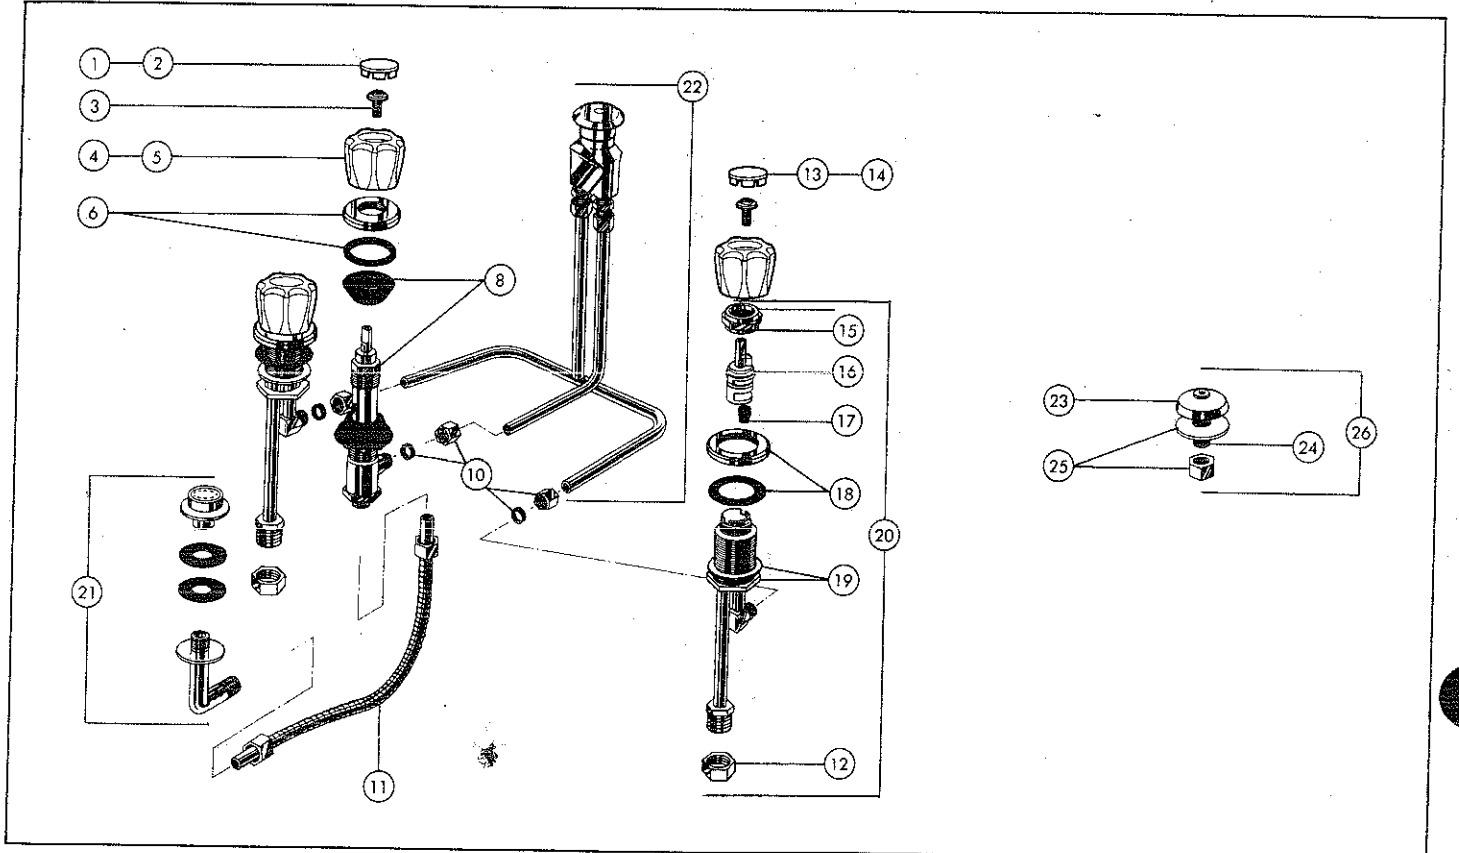

B BIDET Pop-Up, Rosette Spray and Vacuum Breaker