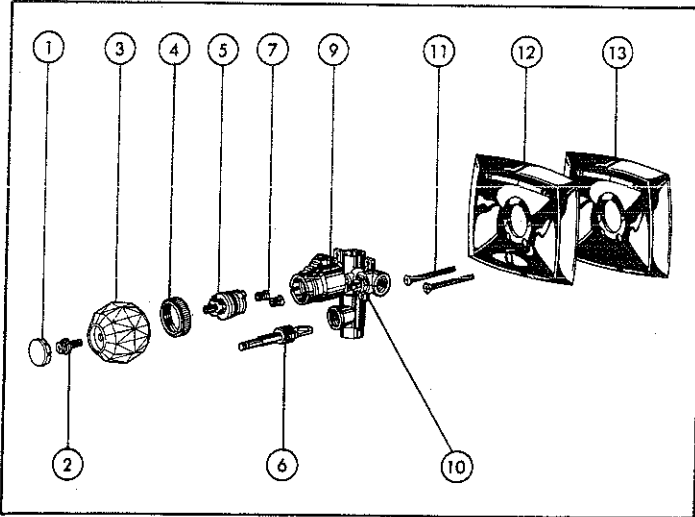

BATH VALVES

NOTE: Refer to chart for correct **ORDER NUMBER** when ordering replacement parts.

A DELTA-MIX BATH VALVES Non-pressure balance models