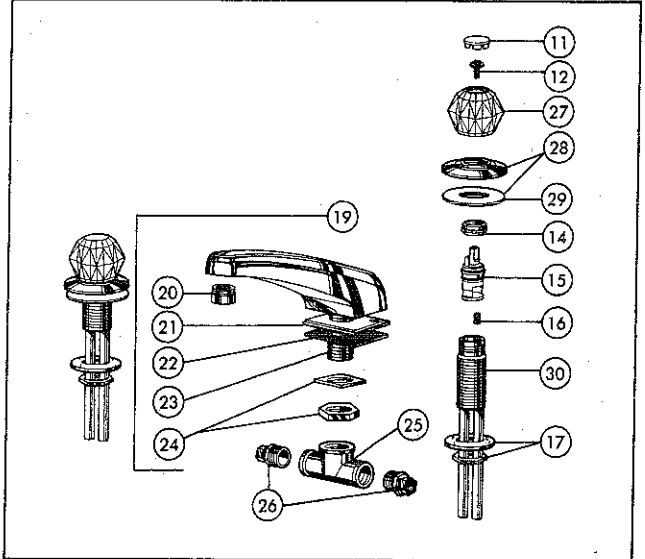

B TWO HANDLE DECK MOUNT ROMAN TUB FAUCETS