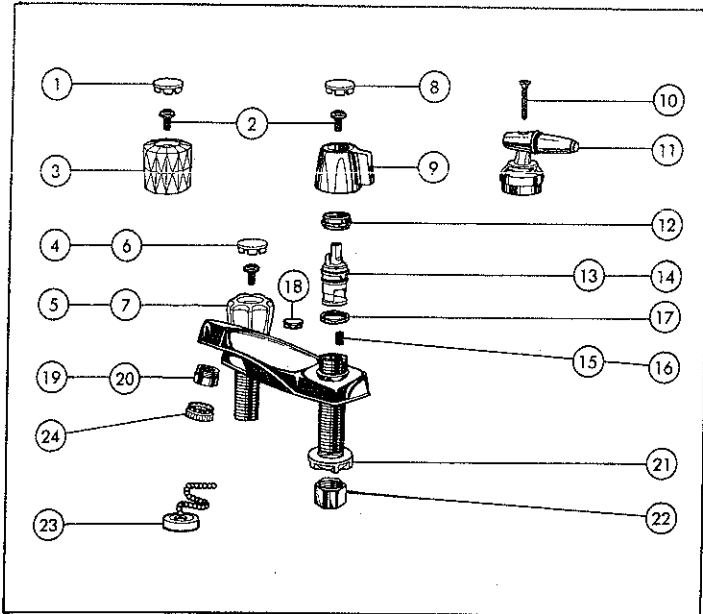

LAVATORY FAUCETS

NOTE: Refer to chart for correct **ORDER NUMBER** when ordering replacement parts.

A TWO HANDLE LAVATORY CENTERSET FAUCETS