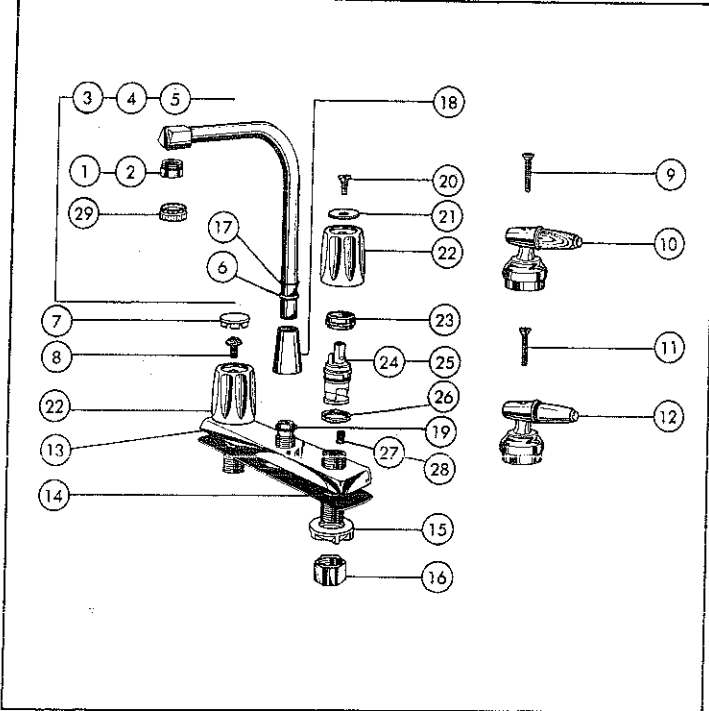

E SINGLE LEVER WALL MOUNT FAUCETS

F SINGLE LEVER WATERFALL SINGLE MOUNT UTILITY FAUCETS

KITCHEN FAUCETS

NOTE: Refer to chart for correct ORDER NUMBER when ordering replacement parts.

A SINGLE HANDLE GOURMET SPRAY

B TWO HANDLE KITCHEN DECKS

C TWO HANDLE WATERFALL KITCHEN DECKS

D TWO HANDLE WATERFALL WIDESPREAD KITCHEN DECKS

KEY	PART DESCRIPTION	ORDER NUMBER	MODEL	
			460	A
1.	Handle w/Set Screw	RP11714	●	●
2.	Set Screw	RP152	●	●
3.	Adjusting Ring	RP250	●	●
4.	Cap w/Adjusting Ring	RP50	●	●
5.	Cam Assy.	RP61	●	●
6.	Vacuum Breaker Ball Assy.	RP12301	●	●
7.	Seats & Springs	RP4993	●	●
8.	Spout Hub	RP11713	●	●
9.	Gasket	RP14712	●	●
10.	Mounting Bracket	RP14721	●	●
11.	Nut & Wrench	RP14722	●	●
12.	Lead Weights & Screws	RP14723	●	●
13.	Hose Adapter Assy.	RP14715	●	●
14.	Aerator	RP14718	●	●
15.	Spray Face Assy.	RP14725	●	●
16.	Spout Assy.†	RP11719	●	●
17.	Cover, Support & Lever	RP11716	●	●
18.	Hose Assy.	RP14717	●	●
19.	Check Value Assy. (2)	RP12302	●	●
20.	Hook-up Kit††	RP12303	●	●