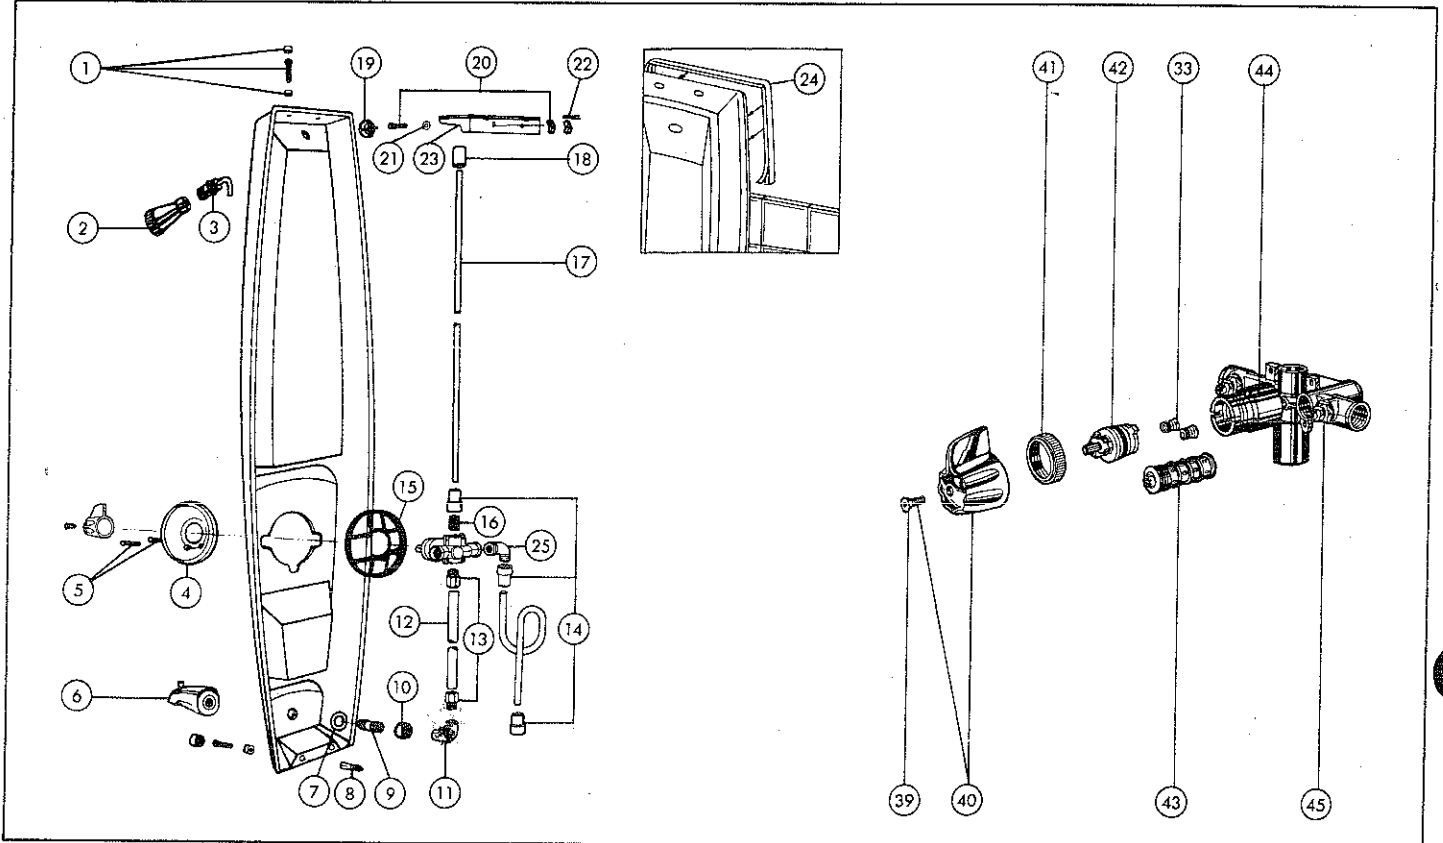

SHOWER-UP™

NOTE: Refer to chart for correct ORDER NUMBER when ordering replacement parts.

A SHOWER-UP™ Non-pressure balance models

B SHOWER-UP™ Pressure balance models

KEY	PART DESCRIPTION	ORDER NUMBER	MODELS			
			A		B	
			77	87	88	79
1.	Snap Caps, Screws & Cups (2)	RP10720	●	●	●	●
2.	Showerhead	RP6122	●	●	●	●
		RP6212	●	●	●	●
3.	Shower Arm	RP10721	●	●	●	●
4.	Escutcheon	RP5883	●	●	●	●
		RP6083	●	●	●	●
5.	Screws	RP196	●	●	●	●
6.	Tub Spout	RP5834	●	●	●	●
7.	Washer	RP6181	●	●	●	●
8.	Plastic Anchors (2)	RP10731	●	●	●	●
9.	Long Nipple	RP10727	●	●	●	●
10.	Spacer	RP10730	●	●	●	●
11.	Elbow	RP10729	●	●	●	●
12.	Tubing	RP10728	●	●	●	●
13.	Adapter	10180	●	●	●	●
14.	Adapter	10121	●	●	●	●
15.	Mounting Bracket	RP3888	●	●	●	●
16.	Nipple	RP10725	●	●	●	●
17.	40" Tubing (3)	RP10506	●	●	●	●
18.	Coupling	10000	●	●	●	●
19.	Nut	RP6183	●	●	●	●
20.	Toggle Bolts & Nuts (2)	RP10724	●	●	●	●
21.	Lockwashers (2)	RP10748	●	●	●	●
22.	Clips (2)	RP10722	●	●	●	●
23.	Mounting Bracket	RP10723	●	●	●	●
24.	Gasket	RP10744	●	●	●	●
25.	Elbow	RP10726	●	●	●	●
26.	Button	RP2411	●	●	●	●
27.	Screw	RP6369	●	●	●	●
28.	Handle	RP2391	●	●	●	●
29.	Adjusting Ring	RP250	●	●	●	●
30.	Cap w/Adjusting Ring	RP50	●	●	●	●
31.	Cam Assy.	RP188	●	●	●	●
32.	Ball Assy.	RP212	●	●	●	●
33.	Seats & Springs	RP4993	●	●	●	●
34.	Sleeve	RP5893	●	●	●	●
35.	Handle w/Set Screw	RP90	●	●	●	●
36.	Set Screw	RP152	●	●	●	●
37.	Cam Assy.	RP61	●	●	●	●
38.	Ball Assy.	RP70	●	●	●	●
39.	Screw	RP6119	●	●	●	●
40.	Metal Handle w/Screw	RP6117	●	●	●	●
41.	Bonnet	RP6079	●	●	●	●
42.	Stem Unit Assy.	RP1991	●	●	●	●
43.	Balance Spool Assy.	RP574	●	●	●	●
44.	Sleeve	RP6081	●	●	●	●
45.	Stop Stem Assy.	RP2090	●	●	●	●