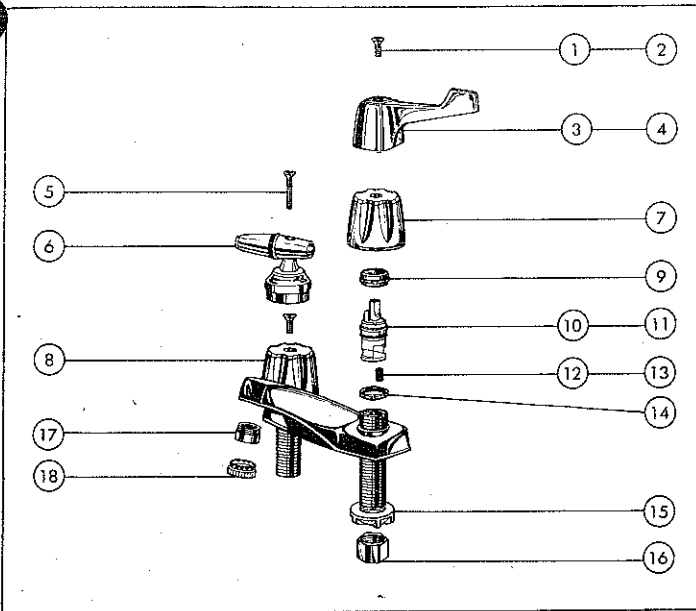

NOTE: Refer to chart for correct ORDER NUMBER when ordering replacement parts.

C TWO HANDLE LAVATORY CENTERSEY FAUCETS