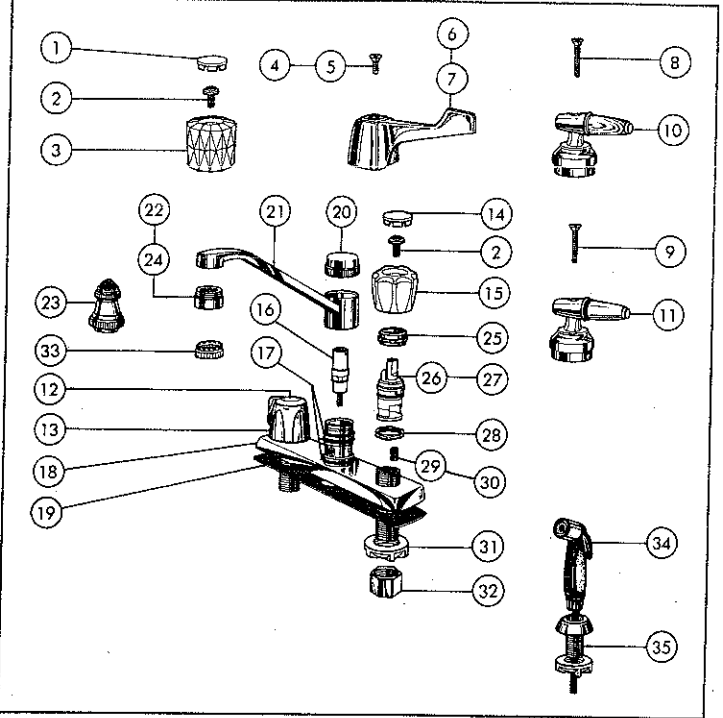

NOTE: Refer to chart for correct ORDER NUMBER when ordering replacement parts.

A SINGLE LEVER KITCHEN DECKS

B SINGLE LEVER CENTER MOUNT KITCHEN DECKS

C SINGLE LEVER SINGLE MOUNT

D SINGLE LEVER KITCHEN DECKS

E SINGLE LEVER WALL MOUNT FAUCETS

F SINGLE LEVER WATERFALL SINGLE MOUNT UTILITY FAUCETS

KITCHEN FAUCETS

NOTE: Refer to chart for correct ORDER NUMBER when ordering replacement parts.

A SINGLE HANDLE GOURMET SPRAY

B TWO HANDLE KITCHEN DECKS

C TWO HANDLE WATERFALL KITCHEN DECKS

D TWO HANDLE WATERFALL WIDESPREAD KITCHEN DECKS

KEY	PART DESCRIPTION	ORDER NUMBER	MODEL	
			460	A
1.	Handle w/Set Screw	RP11714	●	●
2.	Set Screw	RP152	●	●
3.	Adjusting Ring	RP250	●	●
4.	Cap w/Adjusting Ring	RP50	●	●
5.	Cam Assy.	RP61	●	●
6.	Vacuum Breaker Ball Assy.	RP12301	●	●
7.	Seats & Springs	RP4993	●	●
8.	Spout Hub	RP11713	●	●
9.	Gasket	RP14712	●	●
10.	Mounting Bracket	RP14721	●	●
11.	Nut & Wrench	RP14722	●	●
12.	Lead Weights & Screws	RP14723	●	●
13.	Hose Adapter Assy.	RP14715	●	●
14.	Aerator	RP14718	●	●
15.	Spray Face Assy.	RP14725	●	●
16.	Spout Assy.†	RP11719	●	●
17.	Cover, Support & Lever	RP11716	●	●
18.	Hose Assy.	RP14717	●	●
19.	Check Value Assy. (2)	RP12302	●	●
20.	Hook-up Kit††	RP12303	●	●