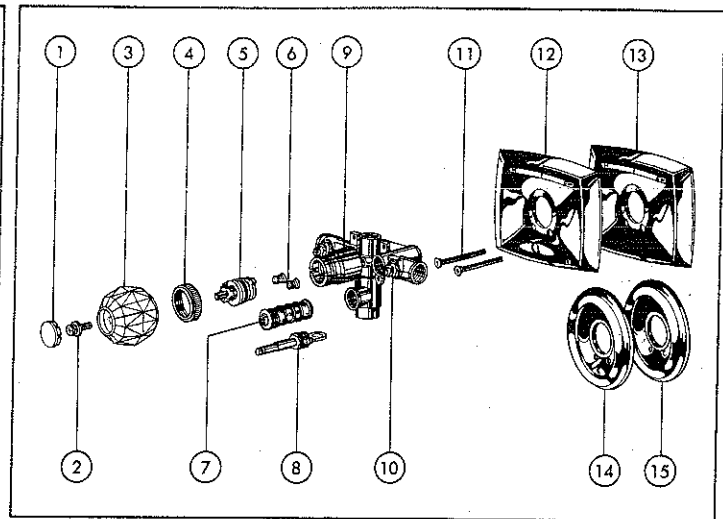

B SCALD-GUARD BATH VALVES Pressure balance models