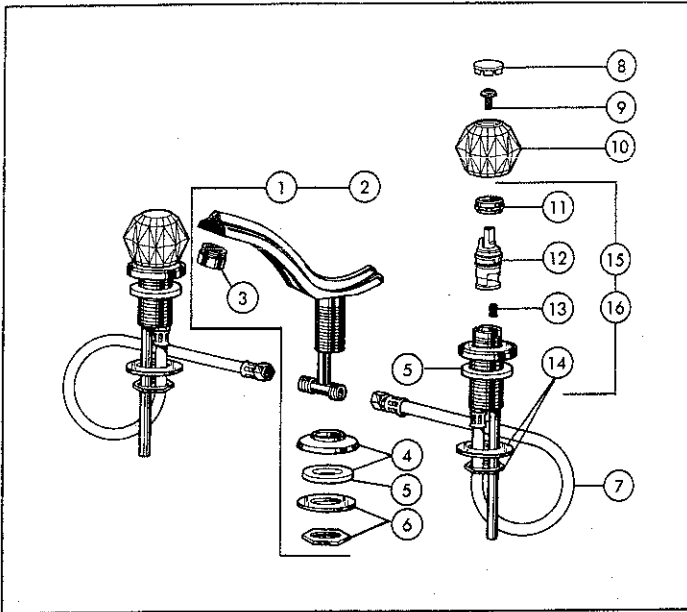

LAVATORY FAUCETS

NOTE: Refer to chart for correct ORDER NUMBER when ordering replacement parts.

A TWO HANDLE LAVATORY WIDESPREAD FAUCETS

MODELS

KEY	PART DESCRIPTION	ORDER NUMBER	A									
			3504	3504 G*	3504 SG*	3524	3524 BC	3524 CG	3524 G	3524 SG	3524 MPU	952
1.	Spout Assy.	RP6103										
		RP6103 G										
2.	Spout Assy.	RP6097										
		RP6097 BC										
		RP6097 CG										
		RP6097 G										
		RP6097 SG										
		RP6849										
3.	Aerator	RP330										
		RP330 BC										
		RP330 CG										
		RP330 G										
4.	Base w/Gasket	RP6089										
		RP6089 BC										
		RP6089 CG										
		RP6089 G										
		RP6089 SG										
5.	Gasket	RP6052										
6.	Nut & Washer	RP6087										
7.	Hose	RP6050										
8.	Buffon Set	RP6113										
9.	Screw	RP4320										
		RP5885										
10.	Handle	RP2390										
11.	Bonnet (2)	RP4231										
		RP6060										
12.	Stem Unit Assy.	RP6060CG										
13.	Seats & Springs	RP1740										
14.	Nut & Washer (2)	RP4993										
15.	End Valve Assy.	RP9519										
		RP4257										
		RP4257 BC										
		RP4257 CG										
		RP4257 G										
16.	End Valve Assy. WF	RP4257 SG										
		RP4178										
		RP4258										
		RP4258 BC										
		RP4258 CG										
▲	Complete Pop-up Assy.	RP4258 G										
		RP4258 SG										
▲	Complete Pop-up Assy.	RP4184										
		RP6463										
		RP5651										
		RP5651 BC										
		RP5651 CG										
		RP5651 G										
		RP5651 SG										
		RP6266										

* Discontinued models
▲ Refer to page 19: LAVATORY DRAIN ASSEMBLIES