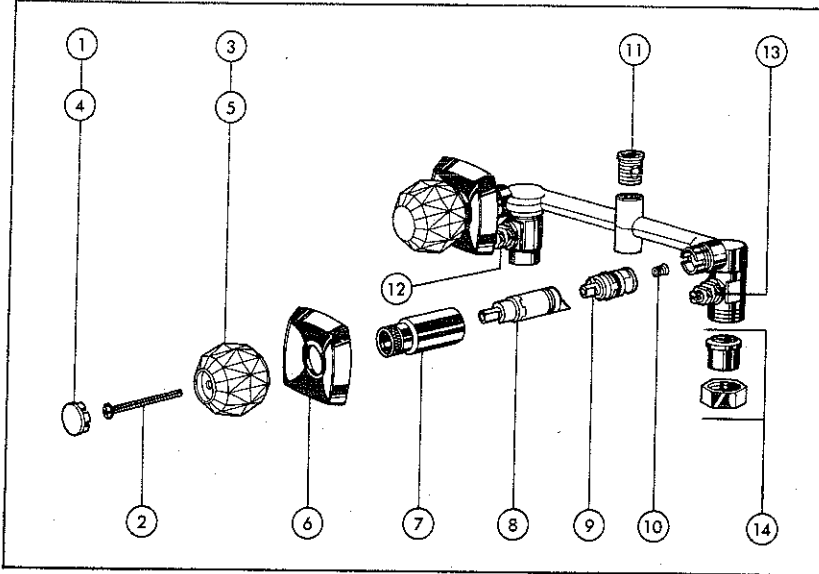

NOTE: Refer to chart for correct ORDER NUMBER when ordering replacement parts.

B TWO HANDLE BATH VALVES 8" CENTERS

MODELS

KEY	PART DESCRIPTION	ORDER NUMBER	MODELS																								
			2852C	2852C WS	2862BC	2862BC WS	2862C	2862C WS	2862CG	2862CG WS	2872BC	2872C	2872C WS	2872CG	2872CG WS	2882BC	2882C	2882C WS	2882CG	2882CG WS	2962	2962 WS	2972	2972 WS	2982	2982 WS	
1.	Button Set	RP6143	●	●	●	●	●	●	●	●	●	●	●	●	●	●	●	●	●	●	●	●	●	●	●	●	
2.	Screws	RP12629	●	●	●	●	●	●	●	●	●	●	●	●	●	●	●	●	●	●	●	●	●	●	●	●	
3.	Handle	RP2390	●	●	●	●	●	●	●	●	●	●	●	●	●	●	●	●	●	●	●	●	●	●	●	●	
4.	Button Set (Smoked)	RP6320																									
5.	Handle (Smoked)	RP4231																									
6.	Escutcheon	RP7539																									
		RP6150	●	●	●	●	●	●	●	●	●	●	●	●	●	●	●	●	●	●	●	●	●	●	●	●	
		RP6150 BC			●	●																					
		RP6150 CG																									
7.	Sleeve	RP10451																									
		RP10802	●	●	●	●	●	●	●	●	●	●	●	●	●	●	●	●	●	●	●	●	●	●	●	●	
		RP10802 BC			●	●																					
8.	Extenders w/Screws	RP12631	●	●	●	●	●	●	●	●	●	●	●	●	●	●	●	●	●	●	●	●	●	●	●	●	
9.	Stem Unit Assy.	RP1740	●	●	●	●	●	●	●	●	●	●	●	●	●	●	●	●	●	●	●	●	●	●	●	●	
10.	Seats & Springs	RP4993	●	●	●	●	●	●	●	●	●	●	●	●	●	●	●	●	●	●	●	●	●	●	●	●	
11.	Ejector	RP6191	●	●	●	●	●	●	●	●	●	●	●	●	●	●	●	●	●	●	●	●	●	●	●	●	
12.	Stop Stem Assy. (Copper) WS	RP2375																									
13.	Stop Stem Assy. (Universal) WS	RP6185																									
14.	Nut & Tailpiece	RP6203																									
▲	Showerhead	RP6218																									
		RP6152 BC																									
		RP6152 CG																									
		RP6152 AB																									
▲	Shower Arm	RP6023																									
		RP6023 BC																									
		RP6023 CG																									
▲	Shower Flange	RP6278																									
		RP6025																									
		RP6025 BC																									
		RP6025 CG																									
▲	Tub Spout-Non Diverter	RP6280																									
		RP5833																									
		RP7893 BC																									
		RP7893 CG																									
▲	Tub Spout-Diverter	RP6301																									
		RP5834																									
		RP7533 BC																									
		RP7533 CG																									
		RP6646																									

▲ Refer to page 39: TUB AND SHOWER ACCESSORIES