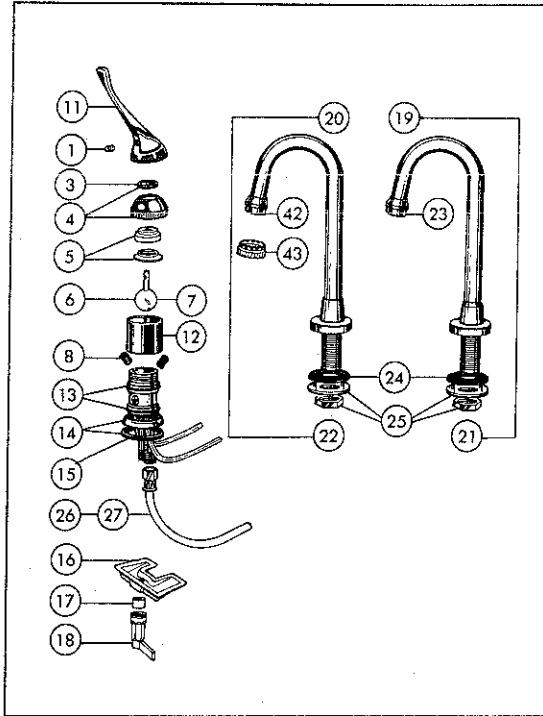

D TWO HANDLE WATERFALL WIDESPREAD LAVATORY FAUCETS

KEY	PART DESCRIPTION	ORDER NUMBER	MODELS				
			2571	2576	2576 OAK	2576 ROS	3576
1.	Screw	RP7527	●	●	●	●	●
2.	Handles w/Screws-Crystal	RP7528	●	●	●	●	●
3.	Handles w/Screws-Wood	RP40407 OAK RP40407 ROS			●	●	
4.	Button Set	RP5692	●	●	●	●	●
5.	Screw	RP5885		●	●	●	●
6.	Handles w/Button Set & Screws	RP5693	●	●	●	●	●
7.	Aerator	RP330	●	●	●	●	●
8.	Spout Assy.	RP3861	●	●	●	●	●
9.	"O" Ring	RP5863	●	●	●	●	●
10.	Retaining Ring	RP6227	●	●	●	●	●
11.	Bonnet	RP6225	●	●	●	●	●
12.	"O" Ring	RP6048	●	●	●	●	●
13.	Escutcheon	RP6193	●	●	●	●	●
14.	Undercover Plate	RP6195	●	●	●	●	●
15.	Bonnet (2)	RP6060	●	●	●	●	●
16.	Stem Unit Assy.	RP4740	●	●	●	●	●
17.	Seats & Springs	RP4993	●	●	●	●	●
18.	Washer (2)	RP6181	●	●	●	●	●
19.	Locknut (2)	RP6183	●	●	●	●	●
20.	Nut (2)	RP5864	●	●	●	●	●
21.	Button Set	RP6113					●
22.	Handle (1)	RP2390					●
23.	Body Assy.	RP6333					●
24.	Gasket	RP6229					●
25.	Nut & Washer	RP6056					●
26.	Tee	RP6344					●
27.	Hose (1)	RP6050					●
28.	Gasket	RP6052					●
29.	Nut & Washer (2)	RP9549					●
30.	End Valve Assy.	RP4257					●
31.	End Valve Assy. WF	RP4258					●
▲	Complete Rotary Stopper Assy.	RP6339	●	●	●	●	●

UTILITY FAUCETS

NOTE: Refer to chart for correct **ORDER NUMBER** when ordering replacement parts.

A SINGLE HANDLE SHAMPOO BOWL VALVES

B SINGLE LEVER UTILITY FAUCETS

C BASIN FAUCETS

D SLOW SELF-CLOSING BASIN FAUCETS