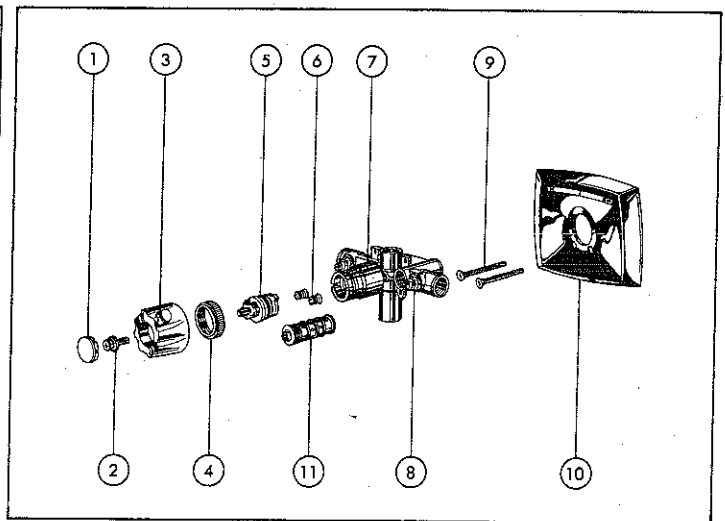

D SCALD-GUARD BATH VALVES Pressure balance models