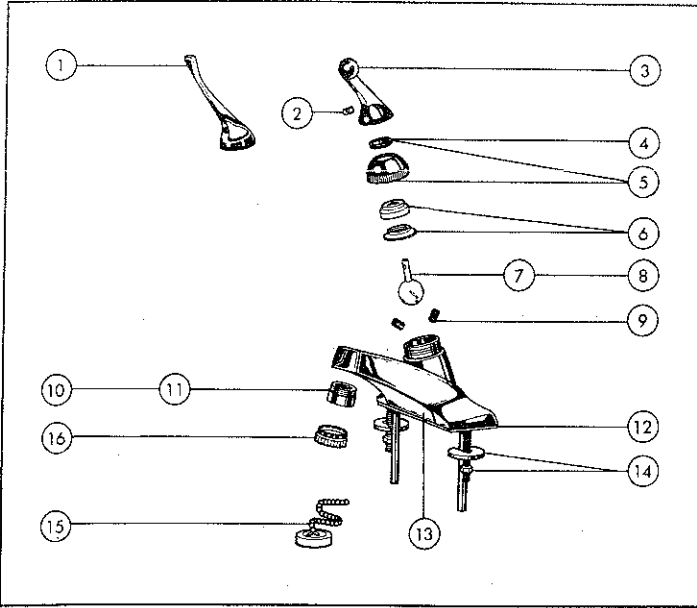

LAVATORY FAUCETS

NOTE: Refer to chart for correct ORDER NUMBER when ordering replacement parts.

A SINGLE LEVER LAVATORY CENTERSET FAUCETS