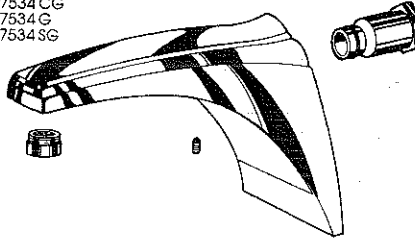

PART DESCRIPTION/ORDER NUMBER

Complete Pop-Up Assy.
RP7530

Screw-Deltique and Culture Gold
RP7531

Handles w/Screws-Deltique
RP7532

Diverter Tub Spout
RP7533
RP7533 BC
RP7533 CB
RP7533 CG

Spout Assy.
RP7534
RP7534 BC
RP7534 CG
RP7534 G
RP7534 SG