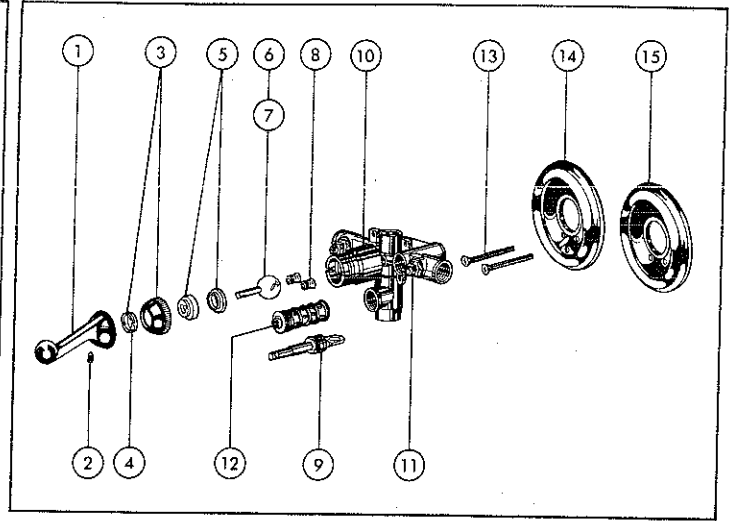

B SINGLE LEVER BATH VALVES Pressure balance models