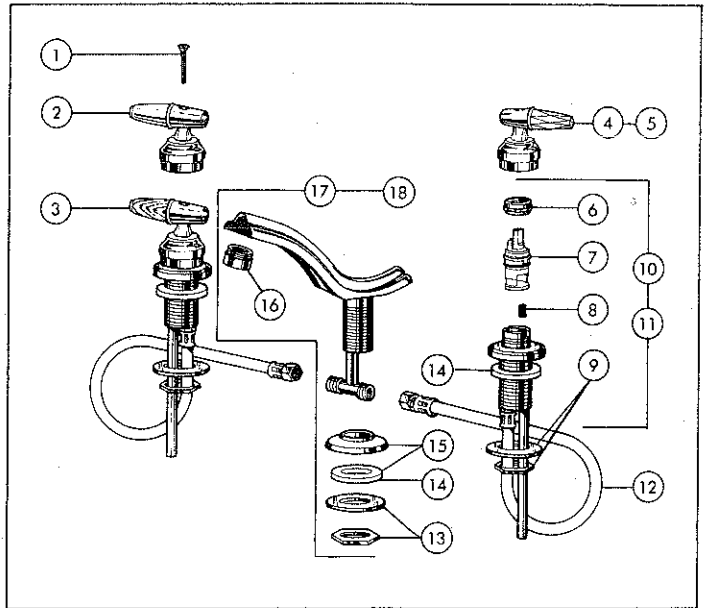

NOTE: Refer to chart for correct ORDER NUMBER when ordering replacement parts.

KEY	PART DESCRIPTION	ORDER NUMBER	MODELS									
			3523	3523 BC	3523 BC OAK	3523 CG	3523 CG ROS	3523 MPU	3523 OAK	3523 ROS	3523 CE BRS	951
1.	Screw	RP7527	●									
		RP7527 BC		●								
		RP7534				●						●
2.	Handles w/Screws-Brass	RP11768 CB										●
		RP10107 BC OAK			●							
3.	Handles w/Screws-Wood	RP10107 CG ROS				●						
		RP10107 OAK								●		
		RP10107 ROS									●	
		RP10107 ROS										●
4.	Handles w/Screws-Crystal	RP7528	●									
		RP7528 BC		●								
		RP7528 CG			●							
5.	Handle w/Screw (1)-Crystal	RP7532									●	
6.	Bonnet (2)	RP6060	●									
		RP6060 CG		●								
7.	Stem Unit Assy.	RP1740	●	●	●	●	●	●	●	●	●	●
8.	Seals & Springs	RP4993	●	●	●	●	●	●	●	●	●	●
9.	Nut & Washer (2)	RP9519	●	●	●	●	●	●	●	●	●	●
10.	End Valve Assy.	RP4257	●									
		RP4257 BC		●								●
		RP4257 CG			●							
		RP4178										●
		WF Models Only										
11.	End Valve Assy. WF	RP4258										
		RP4258 BC										
		RP4258 CG										
		RP4184										
12.	Hose (1)	RP6050	●	●	●	●	●	●	●	●	●	
13.	Nut & Washer	RP6087	●	●	●	●	●	●	●	●	●	
14.	Gasket	RP6052	●	●	●	●	●	●	●	●	●	
15.	Base w/Gasket	RP6089	●									
		RP6089 BC		●								●
		RP6089 CG			●							
		RP6850				●						●
16.	Aerator	RP330	●									
		RP330 BC		●								●
		RP330 CG			●							●
17.	Spout Assy.	RP6097	●									
		RP6097 BC		●								
		RP6097 CG			●							
		RP6849										●
18.	Spout Assy.	RP6222 CB									●	
▲	Complete Pop-up Assy.	RP7525	●									
▲	Complete Pop-up Assy.	RP5651 CB										●
		RP5651 CG										●
		RP7526										
		RP7526 BC		●								
		RP7526 CG			●							
		RP10109 BC OAK			●							
		RP10109 CG ROS				●						
RP10109 OAK									●			
RP10109 ROS										●		

B TWO HANDLE LAVATORY WIDESPREAD FAUCETS