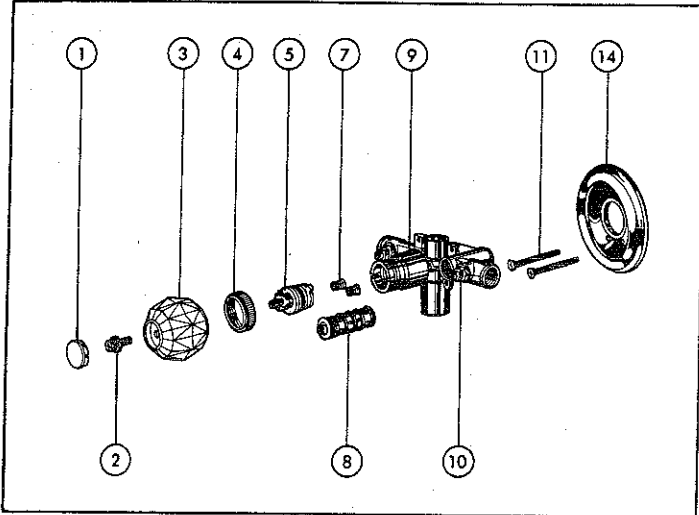

C SCALD-GUARD BATH VALVES Pressure balance models