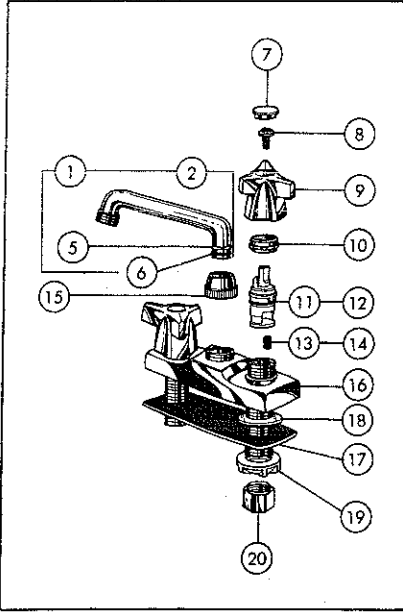

UTILITY FAUCETS

NOTE: Refer to chart for correct ORDER NUMBER when ordering replacement parts.

A TWO HANDLE LAUNDRY FAUCETS