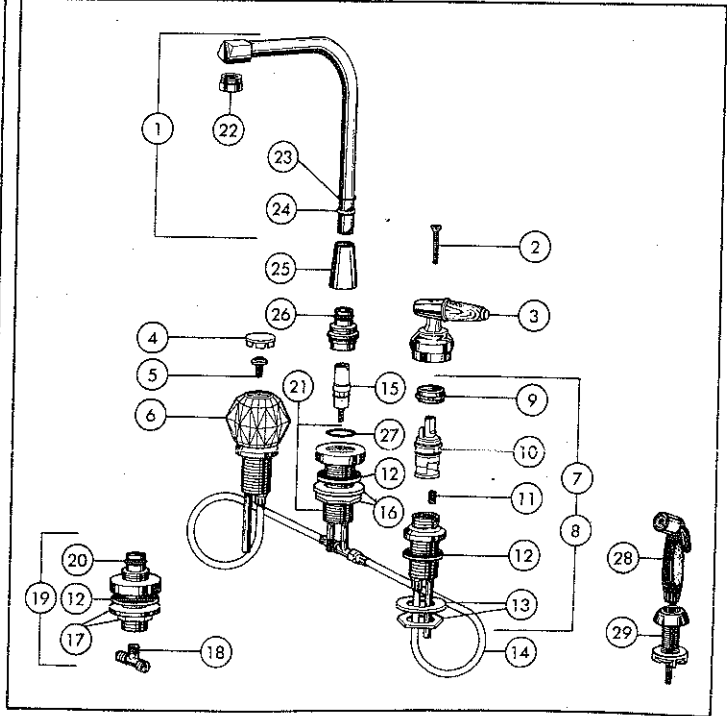

D TWO HANDLE WATERFALL WIDESPREAD KITCHEN DECKS