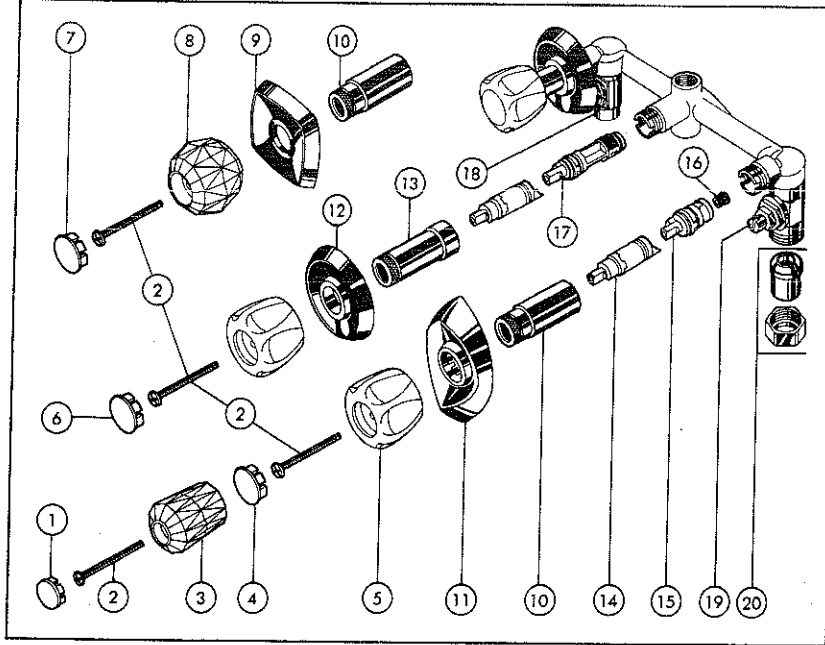

BATH VALVES

NOTE: Refer to chart for correct ORDER NUMBER when ordering replacement parts.

A THREE HANDLE BATH VALVES 8" CENTERS

KEY	PART DESCRIPTION	ORDER NUMBER	MODELS														
			2653	2653 C	2653 C WS	2653 WS	2683	2683 C	2683 C WS	2683 WS	2687 CIP	2687 C WS TP	2885 BC	2885 BC WS	2885 CG	2885 CG WS	
1.	Button Set	RP40208															
2.	Screws	RP12629	●	●	●	●	●	●	●	●	●	●	●	●	●	●	●
3.	Handles w/Button Set & Screws	RP10207															
4.	Button Set	RP5692															
5.	Handles w/Button Set & Screws	RP5693	●	●	●	●	●	●	●	●	●	●	●	●	●	●	●
6.	Button	RP10388															
		RP3558	●	●	●	●	●	●	●	●	●	●	●	●	●	●	●
7.	Button Set	RP6413															
8.	Handle	RP2390															
9.	Escutcheon	RP6150 BC															
		RP6150 CG															
10.	Sleeve	RP10802		●	●												
		RP10802 BC															
		RP10151															
11.	Escutcheon	RP6148															
12.	Escutcheon	RP10800	●	●	●	●	●	●	●	●	●	●	●	●	●	●	●
13.	Sleeve	RP10804	●	●	●	●	●	●	●	●	●	●	●	●	●	●	●
14.	Extender w/Screws	RP12631	●	●	●	●	●	●	●	●	●	●	●	●	●	●	●
15.	Stem Unit Assy.	RP1740	●	●	●	●	●	●	●	●	●	●	●	●	●	●	●
16.	Seats & Springs	RP4993	●	●	●	●	●	●	●	●	●	●	●	●	●	●	●
17.	Diverter Assy.	RP10799	●	●	●	●	●	●	●	●	●	●	●	●	●	●	●
18.	Stop Stem Assy. (Copper) WS	RP2375			●												
19.	Stop Stem Assy. (Universal) WS	RP6485			●												
20.	Nut & Tailpiece	RP6203	●														
▲	Showerhead	RP6422															
		RP6452 BC															
		RP6452 CG															
▲	Shower Arm	RP6023															
		RP6023 BC															
		RP6023 CG															
▲	Shower Flange	RP6025															
		RP6025 BC															
		RP6025 CG															
▲	Tub Spout-Non Diverter	RP5833															
		RP7893 BC															
		RP7893 CG															

▲ Refer to page 39: TUB AND SHOWER ACCESSORIES