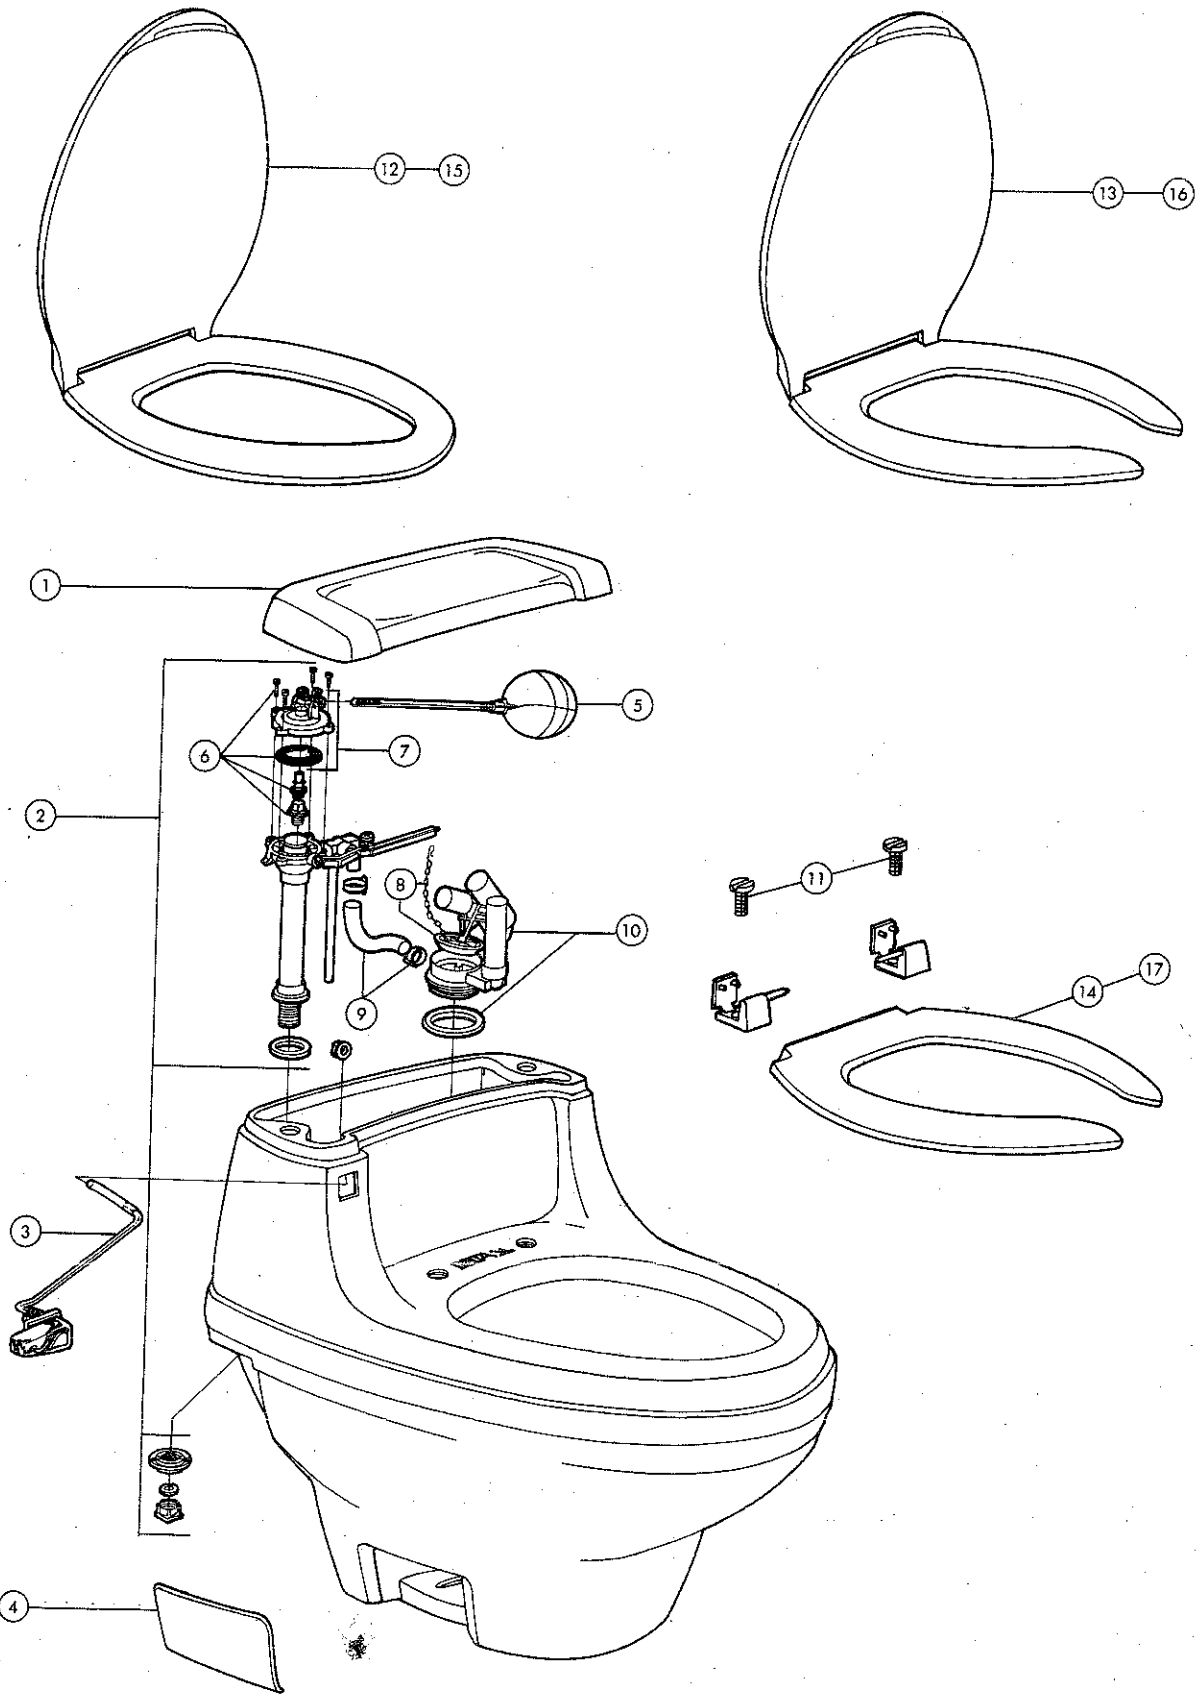

WATER CLOSETS

NOTE: Refer to chart for correct **ORDER NUMBER** when ordering replacement parts.

A WATER CLOSETS