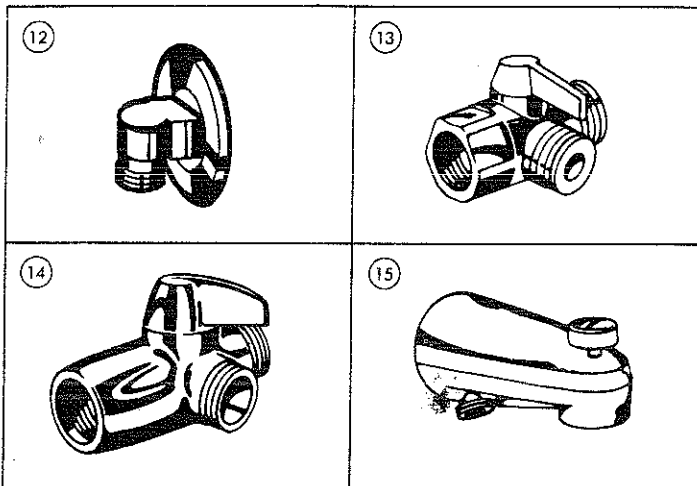

HANDSHOWERS

NOTE: Refer to chart for correct ORDER NUMBER when ordering replacement parts.

A PULSATING HAND SHOWER

B PERSONAL HAND SHOWER

ACCESSORIES

MODELS

KEY	PART DESCRIPTION	ORDER NUMBER	MODELS			
			A	B		
1.	Repair Kit	RP3924	●			
2.	Hose	RP7409	●	●		
3.	Hook w/Screws & Anchors	RP12504	●			●
4.	Hand Shower Assy.	RP7405		●	●	●
5.	Shower Bracket	RP7406		●	●	●
6.	Disc	RP7407		●	●	●
7.	Hose	RP12634		●	●	●
8.	Vacuum Breaker	RP12503		●	●	●
9.	Wall Supply Elbow	RP3913		●	●	●
10.	Wall Bar Assy. w/Slide	RP7408		●		
11.	Wall Bar Assy. w/Slide	RP12635			●	
12.	Wall Supply Elbow	RP3913			●	
13.	Shower Arm Diverter-ABS	RP4241				
14.	Shower Arm Diverter-Brass	RP4239				
15.	Diverter Spout	RP3914				