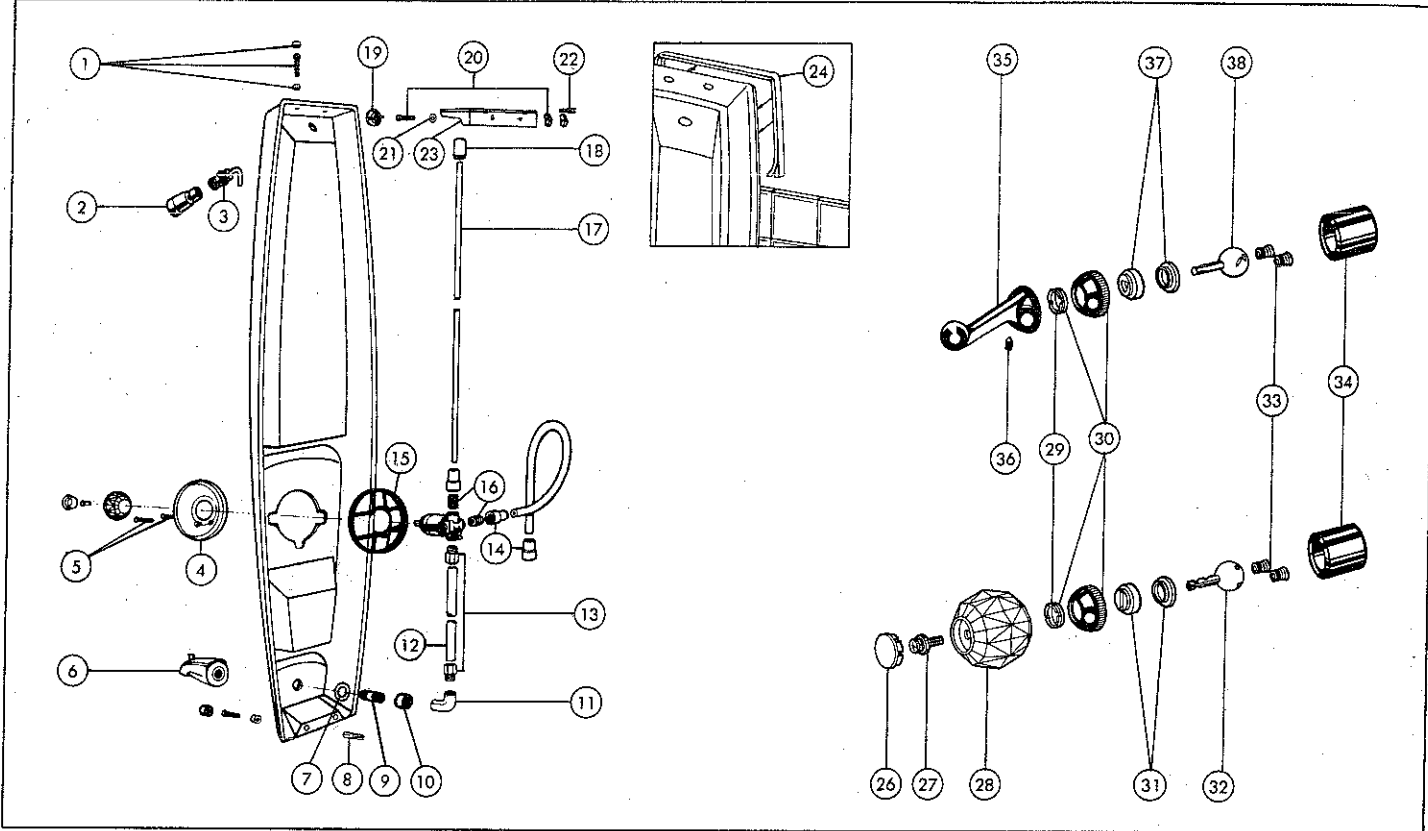

SHOWER-UP™

NOTE: Refer to chart for correct ORDER NUMBER when ordering replacement parts.

A SHOWER-UP™ Non-pressure balance models

B SHOWER-UP™ Pressure balance models

KEY	PART DESCRIPTION	ORDER NUMBER	MODELS			
			A		B	
			77	87	88	79
1.	Snap Caps, Screws & Cups (2)	RP10720	●	●	●	●
2.	Showerhead	RP6122	●	●	●	●
		RP6212	●	●	●	●
3.	Shower Arm	RP10721	●	●	●	●
4.	Escutcheon	RP5883	●	●	●	●
		RP6083	●	●	●	●
5.	Screws	RP196	●	●	●	●
6.	Tub Spout	RP5834	●	●	●	●
7.	Washer	RP6181	●	●	●	●
8.	Plastic Anchors (2)	RP10731	●	●	●	●
9.	Long Nipple	RP10727	●	●	●	●
10.	Spacer	RP10730	●	●	●	●
11.	Elbow	RP10729	●	●	●	●
12.	Tubing	RP10728	●	●	●	●
13.	Adapter	10180	●	●	●	●
14.	Adapter	10121	●	●	●	●
15.	Mounting Bracket	RP3888	●	●	●	●
16.	Nipple	RP10725	●	●	●	●
17.	40" Tubing (3)	RP10506	●	●	●	●
18.	Coupling	10000	●	●	●	●
19.	Nut	RP6183	●	●	●	●
20.	Toggle Bolts & Nuts (2)	RP10724	●	●	●	●
21.	Lockwashers (2)	RP10748	●	●	●	●
22.	Clips (2)	RP10722	●	●	●	●
23.	Mounting Bracket	RP10723	●	●	●	●
24.	Gasket	RP10744	●	●	●	●
25.	Elbow	RP10726	●	●	●	●
26.	Button	RP2411	●	●	●	●
27.	Screw	RP6369	●	●	●	●
28.	Handle	RP2391	●	●	●	●
29.	Adjusting Ring	RP250	●	●	●	●
30.	Cap w/Adjusting Ring	RP50	●	●	●	●
31.	Cam Assy.	RP188	●	●	●	●
32.	Ball Assy.	RP212	●	●	●	●
33.	Seats & Springs	RP4993	●	●	●	●
34.	Sleeve	RP5893	●	●	●	●
35.	Handle w/Set Screw	RP90	●	●	●	●
36.	Set Screw	RP152	●	●	●	●
37.	Cam Assy.	RP61	●	●	●	●
38.	Ball Assy.	RP70	●	●	●	●
39.	Screw	RP6119	●	●	●	●
40.	Metal Handle w/Screw	RP6117	●	●	●	●
41.	Bonnet	RP6079	●	●	●	●
42.	Stem Unit Assy.	RP1991	●	●	●	●
43.	Balance Spool Assy.	RP574	●	●	●	●
44.	Sleeve	RP6081	●	●	●	●
45.	Stop Stem Assy.	RP2090	●	●	●	●