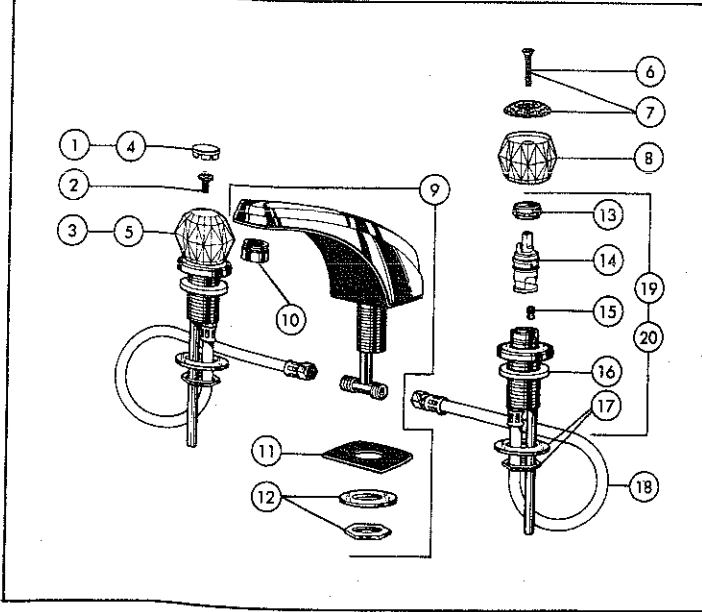

LAVATORY FAUCETS

NOTE: Refer to chart for correct ORDER NUMBER when ordering replacement parts.

A TWO HANDLE LAVATORY WIDESPREAD FAUCETS

MODELS

A							
	3544	3544 BC	3544 CG	3544 MPU	3544 SG	804*	904

KEY	PART DESCRIPTION	ORDER NUMBER	3544	3544 BC	3544 CG	3544 MPU	3544 SG	804*	904
1.	Button Set	RP6113	●	●	●	●	●	●	●
2.	Screw	RP5885	●	●	●	●	●	●	●
3.	Handle (1)	RP2390	●	●	●	●	●	●	●
4.	Button Set	RP6320	●	●	●	●	●	●	●
5.	Handle (1)	RP4231	●	●	●	●	●	●	●
6.	Screw	RP6255	●	●	●	●	●	●	●
7.	Cap w/Screw	RP4174	●	●	●	●	●	●	●
8.	Handle (1)	RP4177	●	●	●	●	●	●	●
9.	Spout Assy.	RP6309	●	●	●	●	●	●	●
		RP6309 BC	●	●	●	●	●	●	●
		RP6309 CG	●	●	●	●	●	●	●
		RP6309 G	●	●	●	●	●	●	●
		RP6309 SG	●	●	●	●	●	●	●
		RP6245	●	●	●	●	●	●	●
		RP6260	●	●	●	●	●	●	●
10.	Aerator	RP330	●	●	●	●	●	●	●
		RP330 BC	●	●	●	●	●	●	●
		RP330 CG	●	●	●	●	●	●	●
		RP330 G	●	●	●	●	●	●	●
		RP330 SG	●	●	●	●	●	●	●
11.	Gasket	RP6243	●	●	●	●	●	●	●
12.	Nut & Washer	RP6087	●	●	●	●	●	●	●
13.	Bonnet (2)	RP6060	●	●	●	●	●	●	●
		RP6060 CG	●	●	●	●	●	●	●
14.	Stem Unit Assy.	RP1740	●	●	●	●	●	●	●
15.	Seats & Springs	RP4993	●	●	●	●	●	●	●
16.	Gasket	RP6052	●	●	●	●	●	●	●
17.	Nut & Washer (2)	RP9519	●	●	●	●	●	●	●
18.	Hose (1)	RP6050	●	●	●	●	●	●	●
19.	End Valve Assy.	RP4257	●	●	●	●	●	●	●
		RP4257 BC	●	●	●	●	●	●	●
		RP4257 CG	●	●	●	●	●	●	●
		RP4257 G	●	●	●	●	●	●	●
		RP4257 SG	●	●	●	●	●	●	●
		RP4178	●	●	●	●	●	●	●
20.	End Valve Assy. WF	RP4258	●	●	●	●	●	●	●
		RP4258 BC	●	●	●	●	●	●	●
		RP4258 CG	●	●	●	●	●	●	●
		RP4258 G	●	●	●	●	●	●	●
		RP4258 SG	●	●	●	●	●	●	●
		RP4184	●	●	●	●	●	●	●
▲	Complete Pop-up Assy.	RP6463	●	●	●	●	●	●	●
▲	Complete Pop-up Assy.	RP5651	●	●	●	●	●	●	●
		RP5651 BC	●	●	●	●	●	●	●
		RP5651 CG	●	●	●	●	●	●	●
		RP5651 G	●	●	●	●	●	●	●
		RP5651 SG	●	●	●	●	●	●	●
		RP6266	●	●	●	●	●	●	●