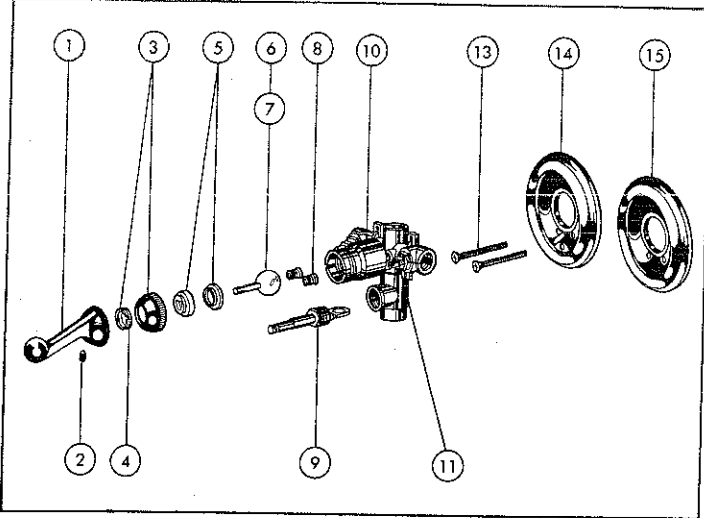

BATH VALVES

NOTE: Refer to chart for correct **ORDER NUMBER** when ordering replacement parts.

A SINGLE LEVER BATH VALVES Non-pressure balance models