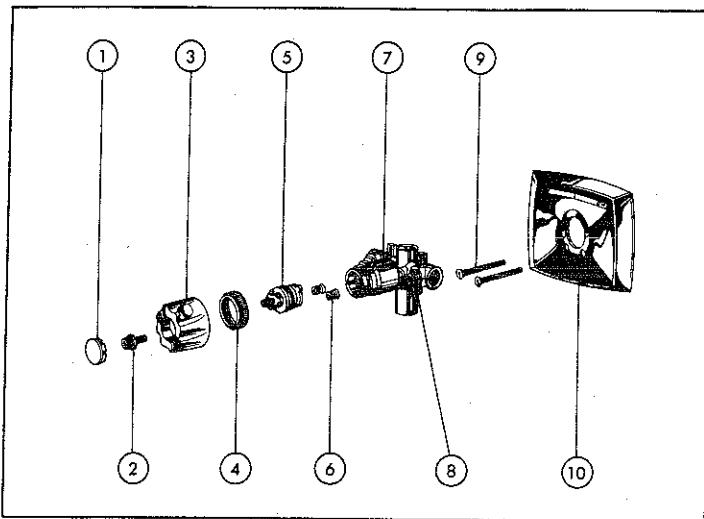

C DELTA-MIX BATH VALVES Non-pressure balance models