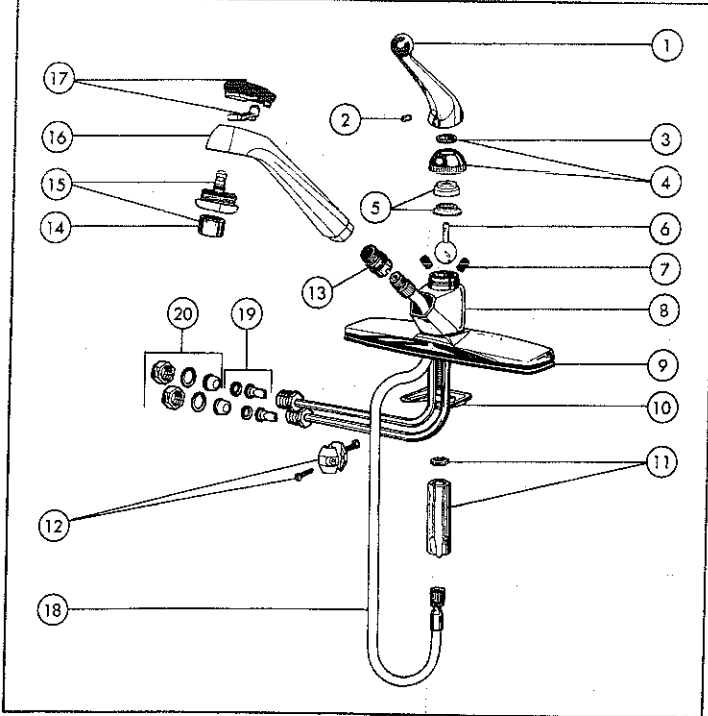

NOTE: Refer to chart for correct ORDER NUMBER when ordering replacement parts.

A SINGLE LEVER KITCHEN DECKS

B SINGLE LEVER CENTER MOUNT KITCHEN DECKS

C SINGLE LEVER SINGLE MOUNT

D SINGLE LEVER KITCHEN DECKS

E SINGLE LEVER WALL MOUNT FAUCETS

F SINGLE LEVER WATERFALL SINGLE MOUNT UTILITY FAUCETS

KITCHEN FAUCETS

NOTE: Refer to chart for correct ORDER NUMBER when ordering replacement parts.

A SINGLE HANDLE GOURMET SPRAY

B TWO HANDLE KITCHEN DECKS

C TWO HANDLE WATERFALL KITCHEN DECKS

D TWO HANDLE WATERFALL WIDESPREAD KITCHEN DECKS

KEY	PART DESCRIPTION	ORDER NUMBER	MODEL	
			460	A
1.	Handle w/Set Screw	RP11714	●	●
2.	Set Screw	RP152	●	●
3.	Adjusting Ring	RP250	●	●
4.	Cap w/Adjusting Ring	RP50	●	●
5.	Cam Assy.	RP61	●	●
6.	Vacuum Breaker Ball Assy.	RP12301	●	●
7.	Seats & Springs	RP4993	●	●
8.	Spout Hub	RP11713	●	●
9.	Gasket	RP14712	●	●
10.	Mounting Bracket	RP14721	●	●
11.	Nut & Wrench	RP14722	●	●
12.	Lead Weights & Screws	RP14723	●	●
13.	Hose Adapter Assy.	RP14715	●	●
14.	Aerator	RP14718	●	●
15.	Spray Face Assy.	RP14725	●	●
16.	Spout Assy.†	RP11719	●	●
17.	Cover, Support & Lever	RP11716	●	●
18.	Hose Assy.	RP14717	●	●
19.	Check Value Assy. (2)	RP12302	●	●
20.	Hook-up Kit††	RP12303	●	●