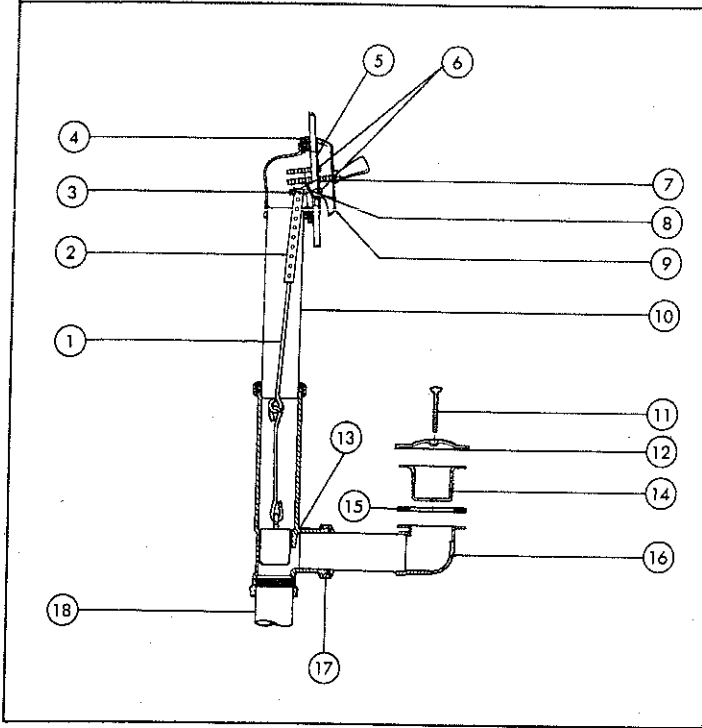

BATH WASTES

NOTE: Refer to chart for correct ORDER NUMBER when ordering replacement parts.

A TRIP LEVER BATH WASTES