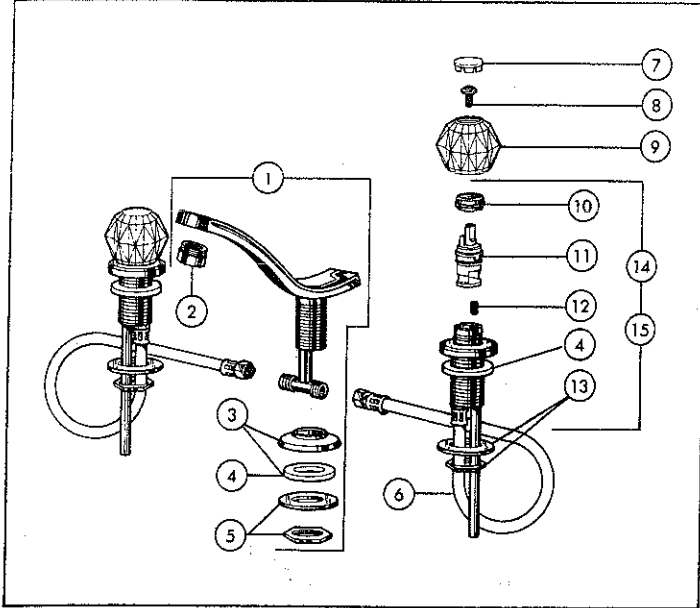

LAVATORY FAUCETS

NOTE: Refer to chart for correct ORDER NUMBER when ordering replacement parts.

A TWO HANDLE LAVATORY WIDESPREAD FAUCETS