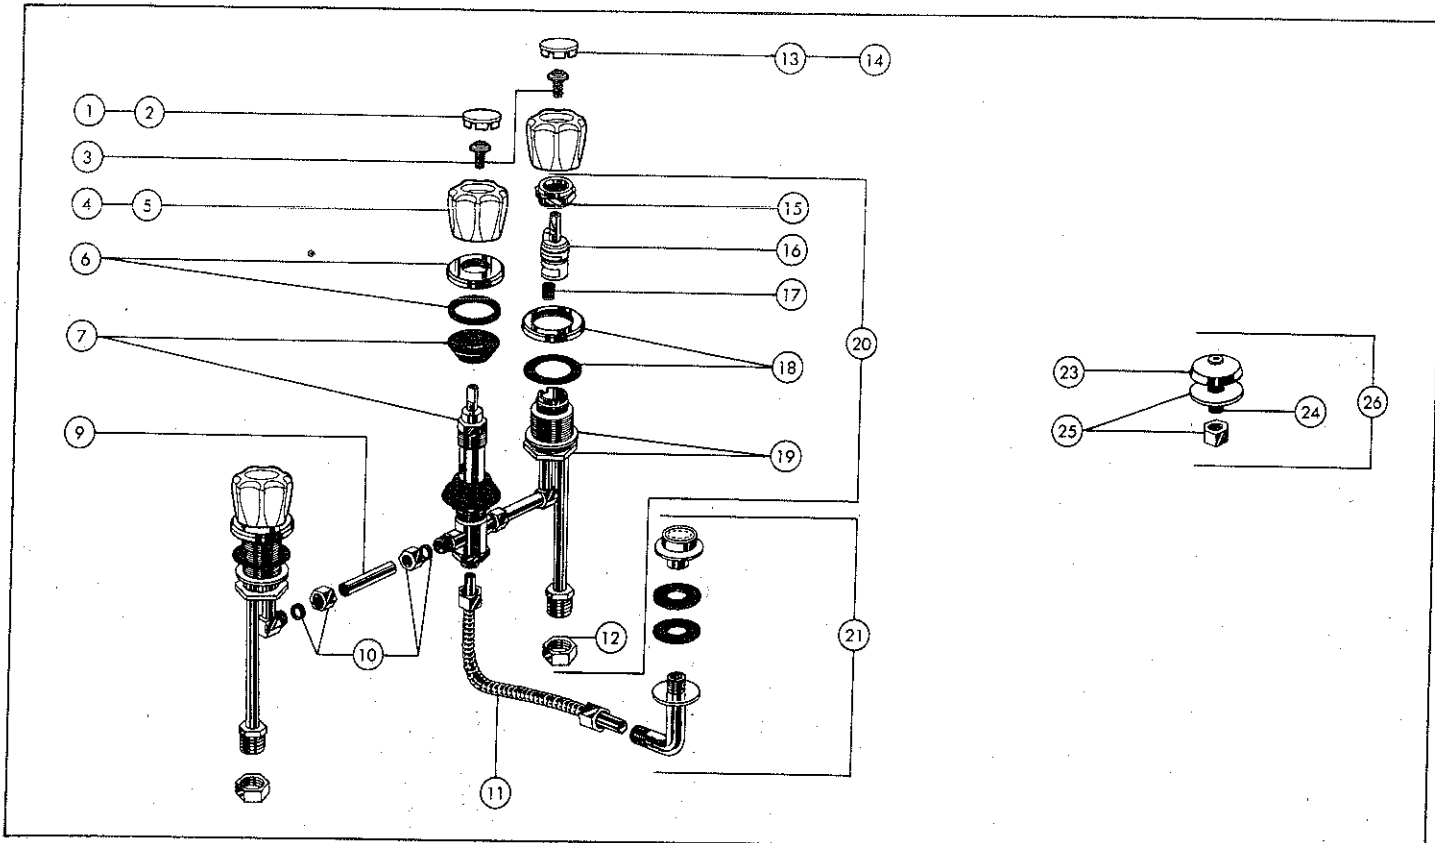

BIDET VALVES

NOTE: Refer to chart for correct ORDER NUMBER when ordering replacement parts.

A BIDET Pop-Up and Rosette Spray