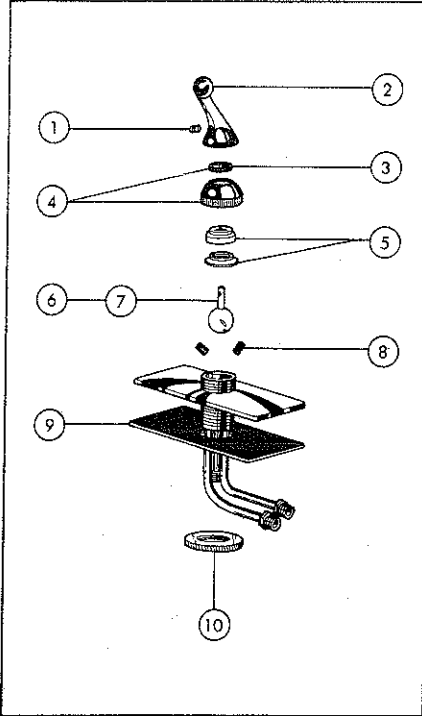

UTILITY FAUCETS

NOTE: Refer to chart for correct **ORDER NUMBER** when ordering replacement parts.

A SINGLE HANDLE SHAMPOO BOWL VALVES