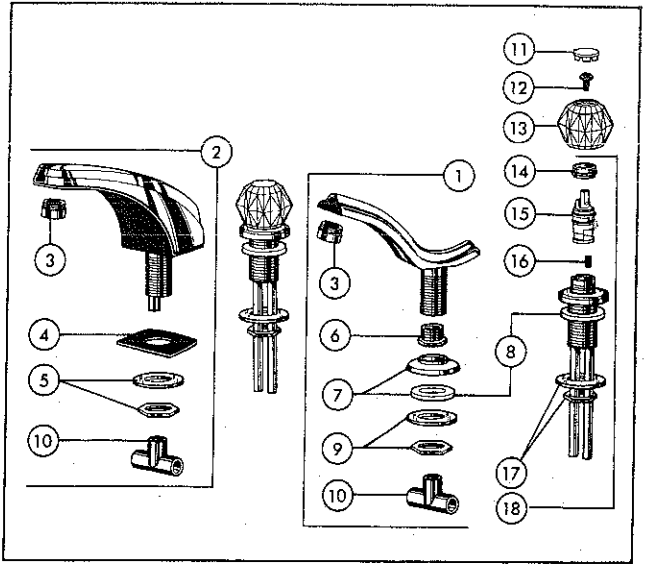

A TWO HANDLE BATH WIDESPREAD DECK MOUNT FAUCETS