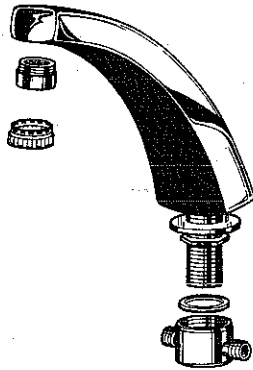

Spout Assy.
RP12499

End Valve Assy. WF
RP12506

Spout Assy.
RP12500