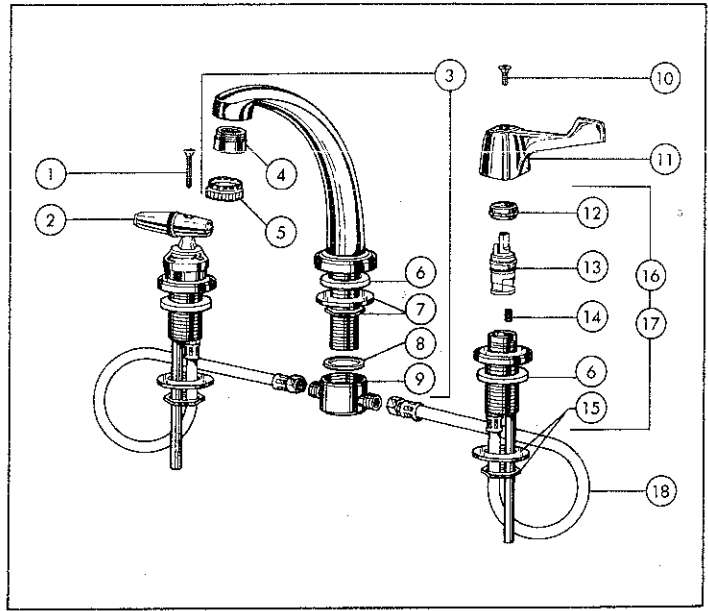

D TWO HANDLE LAVATORY WIDESPREAD FAUCETS

KEY	PART DESCRIPTION	ORDER NUMBER	MODELS			
			2523*	2523 HDF	2523 HDM*	2529* 2529 HDF
1.	Screw	RP6401	●	●	●	●
2.	Screw (Pair)	RP12490				●
3.	Handles w/Screws	RP7404				●
4.	Handles w/Screws	RP12491				●
5.	Screws	RP12492	●			
6.	Handles w/Screws-Brass	RP11768 HDF	●			
7.	Handle Cold w/Screw	RP7828	●	●		
8.	Handle Hot w/Screw	RP5210	●	●		
9.	Bonnet (2)	RP6060	●	●	●	●
10.	Stem Unit Assy.	RP1740	●	●	●	●
11.	Stem Unit Assy, Seats & Seals	RP8230	●	●	●	●
12.	Seats & Springs	RP4993	●	●	●	●
13.	Seats & Seals	RP10700	●	●	●	●
14.	Locknut (2)	RP6064	●	●	●	●
15.	Locknut (2)	RP6183	●	●	●	●
16.	Nut (2)	RP5861	●	●	●	●
17.	Aerator-Vandal Resistant	RP246	●	●	●	●
18.	Wrench	RP12508	●	●	●	●
▲	Complete Pop-up Assy.	RP5651		●		●
▲	Complete Grid Strainer Assy.	RP6346	●	●	●	●

KEY	PART DESCRIPTION	ORDER NUMBER	MODELS	
			3501 HDF	3509 HDF
1.	Screw (2)	RP12492	●	
2.	Handles w/Screws-Brass	RP11768 HDF	●	
3.	Spout Assy.	RP12497	●	●
4.	Vandal Resistant Aerator	RP246	●	●
5.	Wrench	RP12508	●	●
6.	Gasket	RP6052	●	●
7.	Nut & Washer	RP6087	●	●
8.	Gasket	RP12037	●	●
9.	Tee Body	RP12636	●	●
10.	Screw (Pair)	RP12490	●	
11.	Handles w/Screws	RP12491	●	
12.	Bonnet (2)	RP6060	●	●
13.	Stem Unit Assy, Seats & Seals	RP8230	●	●
14.	Seats & Seals (2)	RP10700	●	●
15.	Nut & Washer (2)	RP9519	●	●
16.	End Valve Assy.	RP12495	●	●
17.	End Valve Assy. WF	RP12496	WF	
18.	Braided SS Hose (1)	RP11887	●	

* Discontinued models
WF With fitting models only
▲ Refer to page 19: LAVATORY DRAIN ASSEMBLIES