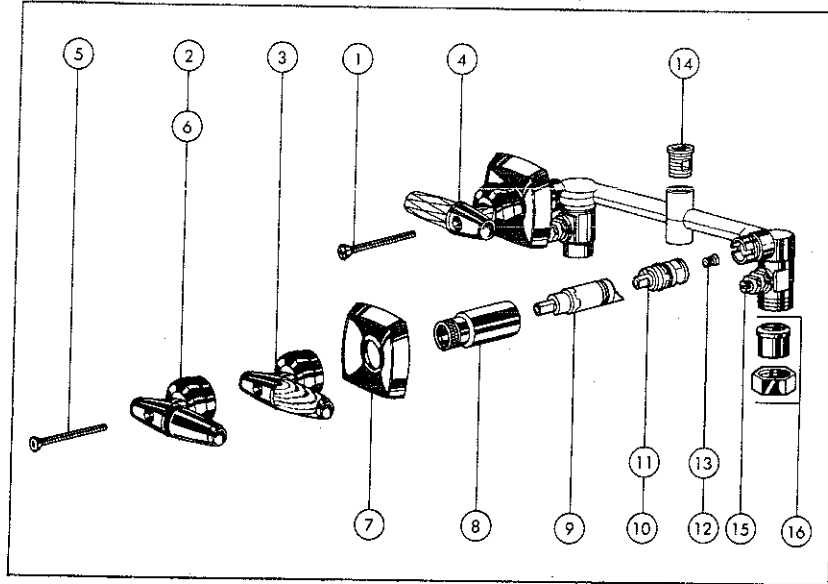

BATH VALVES

NOTE: Refer to chart for correct **ORDER NUMBER** when ordering replacement parts.

A TWO HANDLE BATH VALVES 8" CENTERS