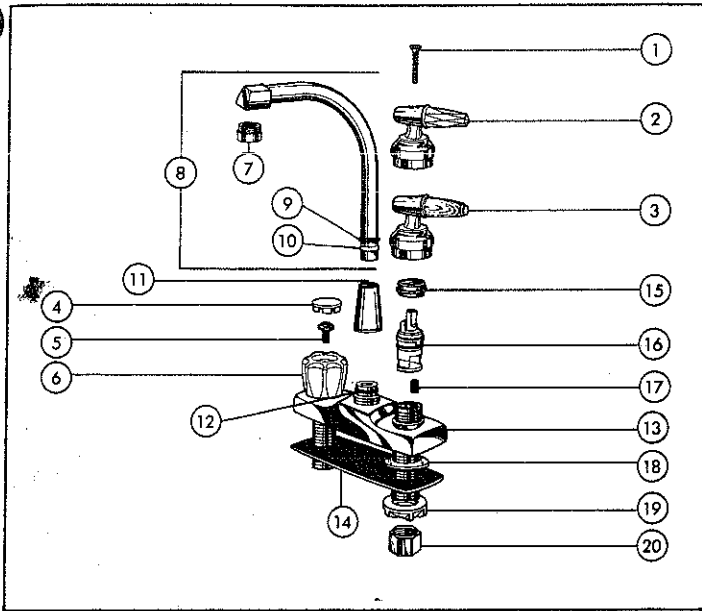

NOTE: Refer to chart for correct ORDER NUMBER when ordering replacement parts.

C TWO HANDLE WATERFALL LAVATORY FAUCETS