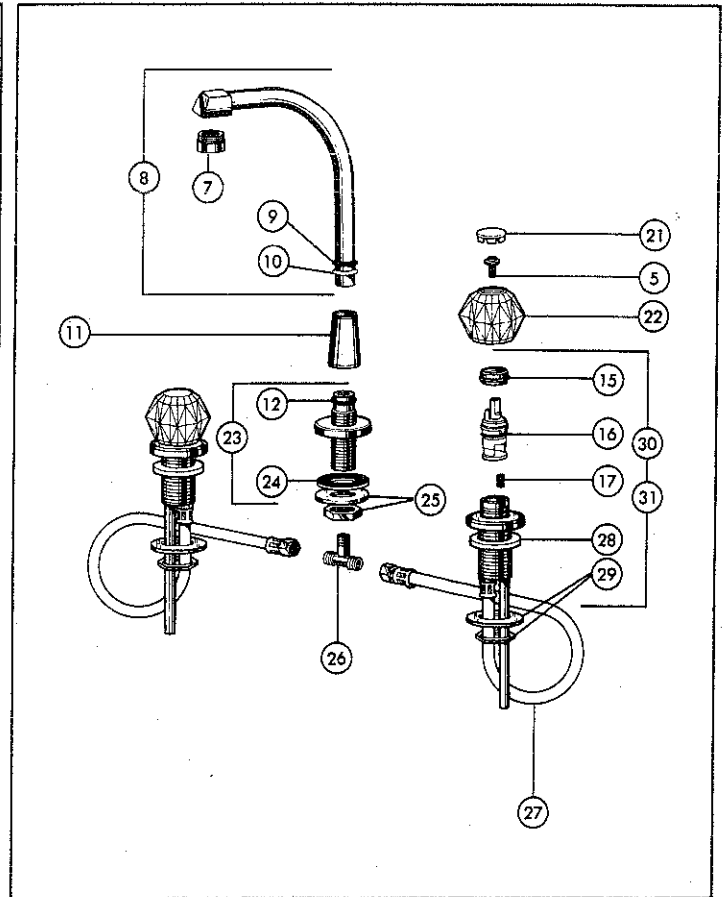

D TWO HANDLE WATERFALL WIDESPREAD LAVATORY FAUCETS

KEY	PART DESCRIPTION	ORDER NUMBER	MODELS				
			2571	2576	2576 OAK	2576 ROS	3576
1.	Screw	RP7527	●	●	●	●	●
2.	Handles w/Screws-Crystal	RP7528	●	●	●	●	●
3.	Handles w/Screws-Wood	RP40407 OAK RP40407 ROS			●	●	
4.	Button Set	RP5692	●	●	●	●	●
5.	Screw	RP5885		●	●	●	●
6.	Handles w/Button Set & Screws	RP5693	●	●	●	●	●
7.	Aerator	RP330	●	●	●	●	●
8.	Spout Assy.	RP3861	●	●	●	●	●
9.	"O" Ring	RP5863	●	●	●	●	●
10.	Retaining Ring	RP6227	●	●	●	●	●
11.	Bonnet	RP6225	●	●	●	●	●
12.	"O" Ring	RP6048	●	●	●	●	●
13.	Escutcheon	RP6193	●	●	●	●	●
14.	Undercover Plate	RP6195	●	●	●	●	●
15.	Bonnet (2)	RP6060	●	●	●	●	●
16.	Stem Unit Assy.	RP4740	●	●	●	●	●
17.	Seats & Springs	RP4993	●	●	●	●	●
18.	Washer (2)	RP6181	●	●	●	●	●
19.	Locknut (2)	RP6183	●	●	●	●	●
20.	Nut (2)	RP5864	●	●	●	●	●
21.	Button Set	RP6113					●
22.	Handle (1)	RP2390					●
23.	Body Assy.	RP6333					●
24.	Gasket	RP6229					●
25.	Nut & Washer	RP6056					●
26.	Tee	RP6344					●
27.	Hose (1)	RP6050					●
28.	Gasket	RP6052					●
29.	Nut & Washer (2)	RP9549					●
30.	End Valve Assy.	RP4257					●
31.	End Valve Assy. WF	RP4258					●
▲	Complete Rotary Stopper Assy.	RP6339	●	●	●	●	●