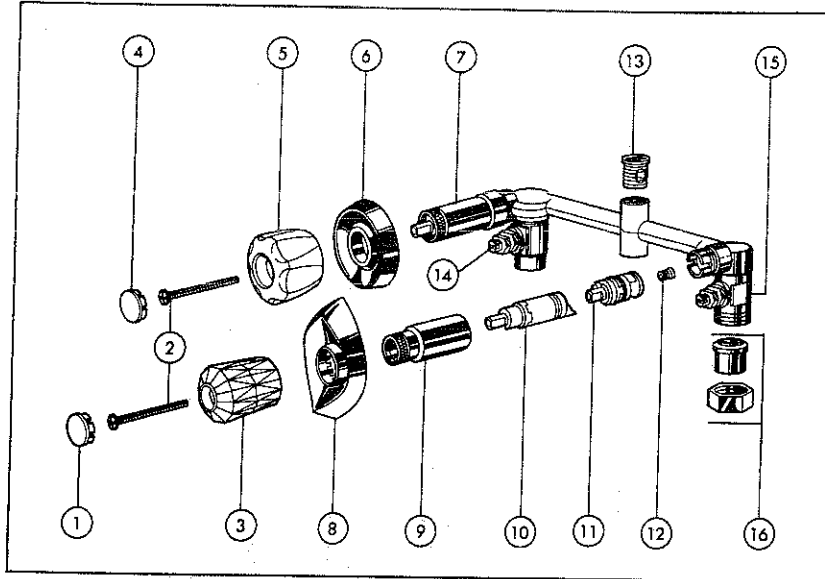

BATH VALVES

NOTE: Refer to chart for correct ORDER NUMBER when ordering replacement parts.

A TWO HANDLE BATH VALVES 8" CENTERS

KEY	PART DESCRIPTION	ORDER NUMBER	MODELS																			
			A																			
			2650 C	2650 C WS	2650 WS	2660	2660 C	2660 C WS	2660 WS	2670	2670 C	2670 C WS	2670 WS	2676 C TP	2676 C WS TP	2680	2680 C	2680 C WS	2680 WS	2686 C TP	2686 C WS TP	
1.	Button Set	RP10208																				
2.	Screw	RP12629	●	●	●	●	●	●	●	●	●	●	●	●	●	●	●	●	●	●	●	●
3.	Handles w/Button Set & Screws	RP10207																				
4.	Button Set	RP5692	●	●	●	●	●	●	●	●	●	●	●	●	●	●	●	●	●	●	●	●
5.	Handles w/Button Set & Screws	RP5693	●	●	●	●	●	●	●	●	●	●	●	●	●	●	●	●	●	●	●	●
6.	Escutcheon	RP10800																				
7.	Sleeve	RP10801	●	●																		
8.	Escutcheon	RP6148		●	●	●	●	●	●	●	●	●	●	●	●	●	●	●	●	●	●	●
9.	Sleeve	RP10802		●	●	●	●	●	●	●	●	●	●	●	●	●	●	●	●	●	●	●
10.	Extenders w/Screws	RP12631		●	●	●	●	●	●	●	●	●	●	●	●	●	●	●	●	●	●	●
11.	Stem Unit Assy.	RP1740	●	●	●	●	●	●	●	●	●	●	●	●	●	●	●	●	●	●	●	●
12.	Seats & Springs	RP4993	●	●	●	●	●	●	●	●	●	●	●	●	●	●	●	●	●	●	●	●
13.	Ejector	RP6191	●	●	●	●	●	●	●	●	●	●	●	●	●	●	●	●	●	●	●	●
14.	Stop Stem Assy. (Copper) WS	RP2375		●				●							●							
15.	Stop Stem Assy. (Universal) WS	RP6185			●								●									
16.	Nut & Tallpiece	RP6203	●		●			●														
▲	Showerhead	RP6122										●	●	●	●	●	●	●	●	●	●	●
▲	Shower Arm	RP6023										●	●	●	●	●	●	●	●	●	●	●
▲	Shower Flange	RP6025										●	●	●	●	●	●	●	●	●	●	●
▲	Tub Spout-Non Diverter	RP5833				●	●	●	●													
▲	Tub Spout-Diverter	RP5834															●	●	●	●	●	●

▲ Refer to page 39: TUB AND SHOWER ACCESSORIES