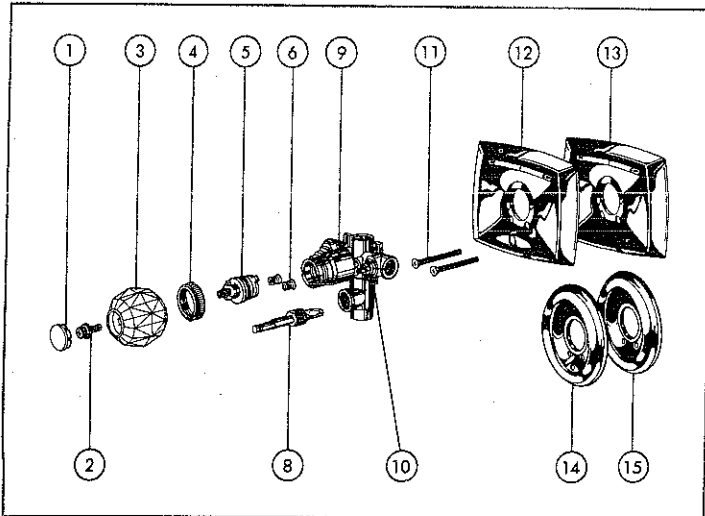

BATH VALVES

NOTE: Refer to chart for correct **ORDER NUMBER** when ordering replacement parts.

A DELTA-MIX BATH VALVES Non-pressure balance models