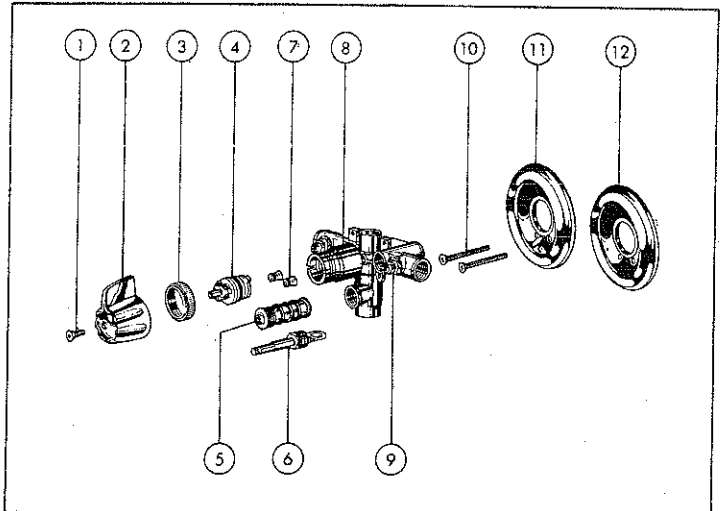

D SCALD-GUARD BATH VALVES
Pressure balance valves

KEY	PART DESCRIPTION	ORDER NUMBER	MODELS																									
			C								D																	
			1601*	1601 HDF	1605*	1605 HDF*	1611*	1611 HDF*	1621*	1621 HDF	1625 HDF	1635*	1635 HDF	1641*	1641 HDF	1603*	1603 HDF	1607*	1607 HDF*	1613*	1623*	1623 HDF	1627 HDF	1637*	1637 HDF	1645*	1645 HDF	
1.	Screw	RP6119	●	●	●	●	●	●	●	●	●	●	●	●	●	●	●	●	●	●	●	●	●	●	●	●	●	●
2.	Handle w/Screw	RP6117	●	●	●	●	●	●	●	●	●	●	●	●	●	●	●	●	●	●	●	●	●	●	●	●	●	●
3.	Bannet	RP6079	●	●	●	●	●	●	●	●	●	●	●	●	●	●	●	●	●	●	●	●	●	●	●	●	●	●
4.	Stem Unit Assy.	RP1991	●	●	●	●	●	●	●	●	●	●	●	●	●	●	●	●	●	●	●	●	●	●	●	●	●	●
5.	Balance Spool Assy.	RP574																										
6.	Diverter Assy.	RP5649			●																							
7.	Seats & Springs	RP4993	●	●	●	●	●	●	●	●	●	●	●	●	●	●	●	●	●	●	●	●	●	●	●	●	●	●
8.	Sleeve	RP6081	●	●	●	●	●	●	●	●	●	●	●	●	●	●	●	●	●	●	●	●	●	●	●	●	●	●
9.	Stop Stem Assy. WS	RP6185																										
		RP2090																										
10.	Screws (2)	RP196	●	●	●	●	●	●	●	●	●	●	●	●	●	●	●	●	●	●	●	●	●	●	●	●	●	●
11.	Escutcheon w/Diverter	RP7578			●																							
		RP6107																										
12.	Escutcheon	RP7577	●	●		●	●	●	●	●	●	●	●	●	●	●	●	●	●	●	●	●	●	●	●	●	●	●
		RP6083	●	●		●	●	●	●	●	●	●	●	●	●	●	●	●	●	●	●	●	●	●	●	●	●	●
▲	Showerhead	RPW33HDF																										
▲	Showerhead	RPW55HDF																										
▲	Showerhead	RPW66HDF																										
▲	Showerhead	RP6212																										
▲	Shower Arm	RP6023																										
▲	Shower Flange	RP6025																										
▲	Tub Spout-Non Diverter	RP5833																										
▲	Tub Spout-Diverter	RP5834																										
▲	Tub Spout-Diverter	RP7533																										

* Discontinued models
† Manufactured before 1-1-86
▲ Refer to page 39: TUB AND SHOWER ACCESSORIES