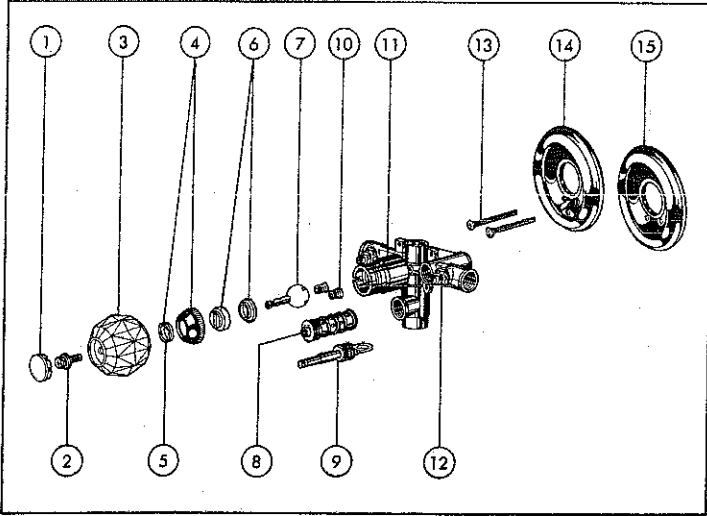

MODELS

BATH VALVES

NOTE: Refer to chart for correct **ORDER NUMBER** when ordering replacement parts.

A SINGLE HANDLE BATH VALVES Pressure balance models