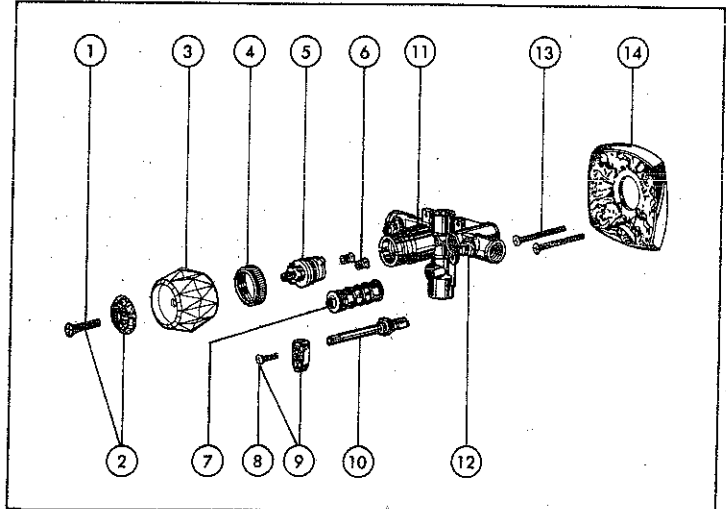

E SCALD-GUARD BATH VALVES Pressure balance models