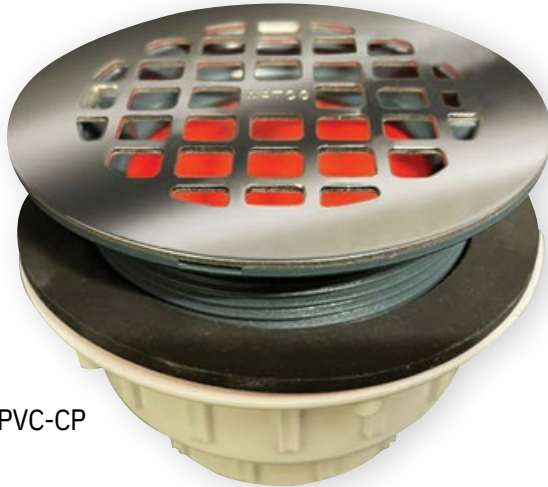

Innovator[®] Shower Drain

receptor-type drain for pre-formed shower bases

9300-PVC-CP

Complete Shower Drain	
PVC	
9300-PVC-CP	\$16.05
9300-PVC-BN	\$34.35
9300-PVC-BZ	\$38.40
9300-PVC-WI	\$37.80
ABS	
9300-ABS-CP	\$16.05
9300-ABS-BN	\$34.35
9300-ABS-WI	\$37.80
9300-ABS-BZ	\$38.40
Shower Drain Rough-in	
930NG-PVC	\$7.50
Grid Only	
9300G-CP	\$8.75
9300G-BN	\$27.05
9300G-BZ	\$31.15
9300G-WI	\$30.55

Chrome

Matte Black

Brushed Nickel

Oil Rubbed Bronze

Testable. Easy to tighten and install.

Patent Pending

Saves time. Saves money.

Fewer parts. Watco quality.

Watco Innovator® test membrane

Grey PVC top piece

Choose bottom receptor in PVC **or** ABS

Heavy-duty grid strainer

Green protective polycarbonate cover

The Innovator® Shower Drain

Rubber gasket

Slip washer