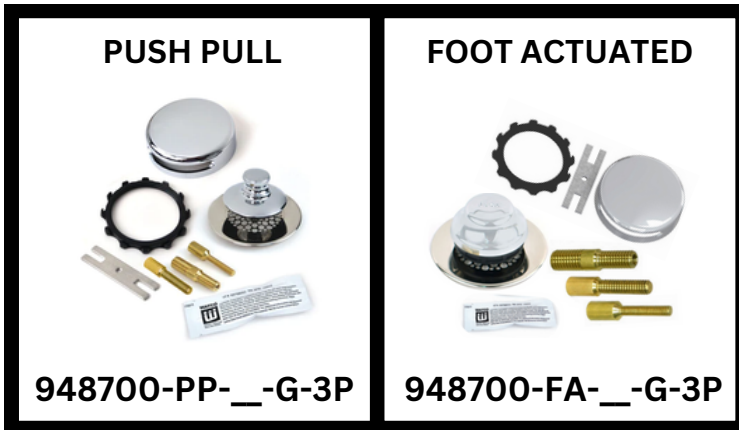

TUB DRAIN QUICK REFERENCE

WASTE & OVERFLOW FULL KIT: **NEW TUB INSTALL**

COMPLETE FULL KIT
TRIM
ROUGH-IN

LIFT & TURN 	PUSH PULL 	FOOT ACTUATED 	PRESFLO 
900-LT-PVC-__	900-PP-PVC-__	900-FA-PVC-__	900-PF-PVC-__
900-LTSF-0-__	900-PPSF-0-__	900-FASF-0-__	900-PFSF-0-__
ZINC STRAINER BRASS STRAINER	900-ZRI-PVC-CP 900-BRI-PVC-__	<i>Chrome Only</i> <i>Chrome + Finishes</i>	PRESS FLO ROUGH IN 900-PFRI-PVC-CP

WASTE & OVERFLOW HALF KIT: **NEW TUB INSTALL**

COMPLETE HALF KIT
TRIM
ROUGH-IN

LIFT & TURN 	PUSH PULL 	FOOT ACTUATED 	PRESFLO 
901-LT-PVC-__	901-PP-PVC-__	901-FA-PVC-__	901-PF-PVC-__
900-LTSF-0-__	900-PPSF-0-__	900-FASF-0-__	900-PFSF-0-__
ZINC STRAINER BRASS STRAINER	901-ZRI-PVC-CP 901-BRI-PVC-__	<i>Chrome Only</i> <i>Chrome + Finishes</i>	PRESS FLO ROUGH IN 901-PFRI-PVC-CP

TUB DRAIN QUICK REFERENCE

WASTE & OVERFLOW QUICK TRIM: **REPAIR / REMODEL**

Works on any existing tub application. For changing finish or replacing old waste & overflow.

COMPLETE TRIM KIT

To order adapter bar and star nut, add "-11" to part number. (ie. 939290-BN-11)

WASTE & OVERFLOW NUFIT TRIM: **REPAIR / REMODEL**

Works on any existing tub application. For changing finish or replacing old waste & overflow.

COMPLETE TRIM KIT

AVAILABLE FINISHES

-__ INDICATES WHERE FINISH SHOULD BE IN MODEL NUMBER