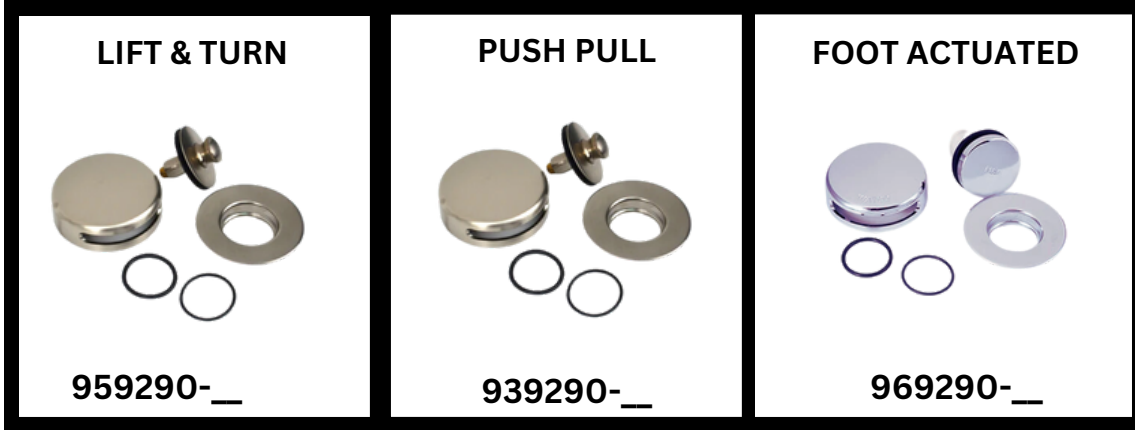

TUB DRAIN QUICK REFERENCE

WASTE & OVERFLOW FULL KIT: **NEW TUB INSTALL**

COMPLETE FULL KIT
TRIM
ROUGH-IN

LIFT & TURN 	PUSH PULL 	FOOT ACTUATED 	PRESFLO 
900-LT-PVC-__	900-PP-PVC-__	900-FA-PVC-__	900-PF-PVC-__
900-LTSF-0-__	900-PPSF-0-__	900-FASF-0-__	900-PFSF-0-__
ZINC STRAINER BRASS STRAINER	900-ZRI-PVC-CP 900-BRI-PVC-__	<i>Chrome Only</i> <i>Chrome + Finishes</i>	PRESS FLO ROUGH IN 900-PFRI-PVC-CP

WASTE & OVERFLOW HALF KIT: **NEW TUB INSTALL**

COMPLETE HALF KIT
TRIM
ROUGH-IN

LIFT & TURN 	PUSH PULL 	FOOT ACTUATED 	PRESFLO 
901-LT-PVC-__	901-PP-PVC-__	901-FA-PVC-__	901-PF-PVC-__
900-LTSF-0-__	900-PPSF-0-__	900-FASF-0-__	900-PFSF-0-__
ZINC STRAINER BRASS STRAINER	901-ZRI-PVC-CP 901-BRI-PVC-__	<i>Chrome Only</i> <i>Chrome + Finishes</i>	PRESS FLO ROUGH IN 901-PFRI-PVC-CP

TUB DRAIN QUICK REFERENCE

WASTE & OVERFLOW QUICK TRIM: **REPAIR / REMODEL**

Works on any existing tub application. For changing finish or replacing old waste & overflow.

COMPLETE TRIM KIT

To order adapter bar and star nut, add "-11" to part number. (ie. 939290-BN-11)

WASTE & OVERFLOW NUFIT TRIM: **REPAIR / REMODEL**

Works on any existing tub application. For changing finish or replacing old waste & overflow.

COMPLETE TRIM KIT

AVAILABLE FINISHES

-__ INDICATES WHERE FINISH SHOULD BE IN MODEL NUMBER