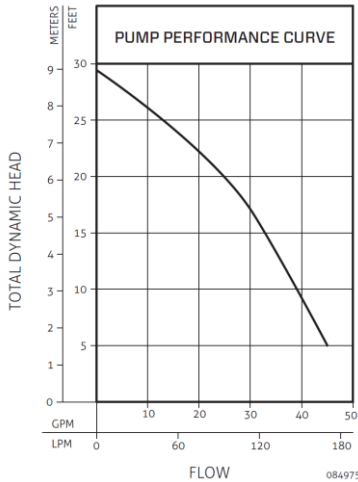

5 Plug the power cord into a wall socket to provide power to the unit.