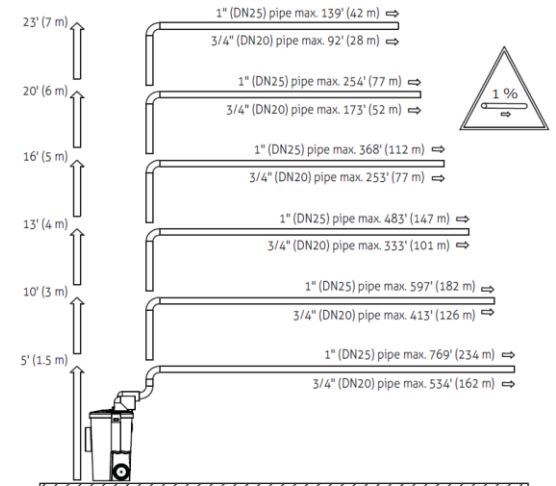

5 Plug the power cord into a wall socket to provide power to the unit.