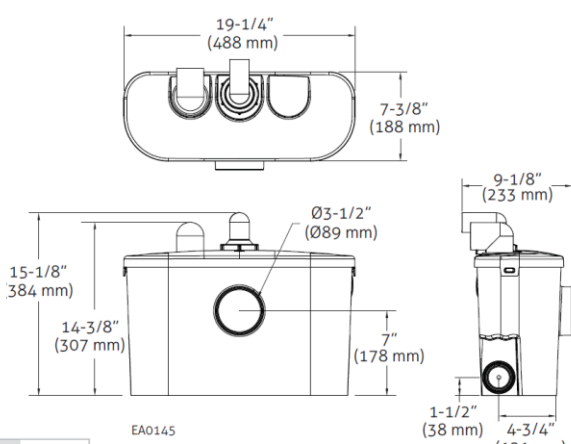

5 Plug the power cord into a wall socket to provide power to the unit.